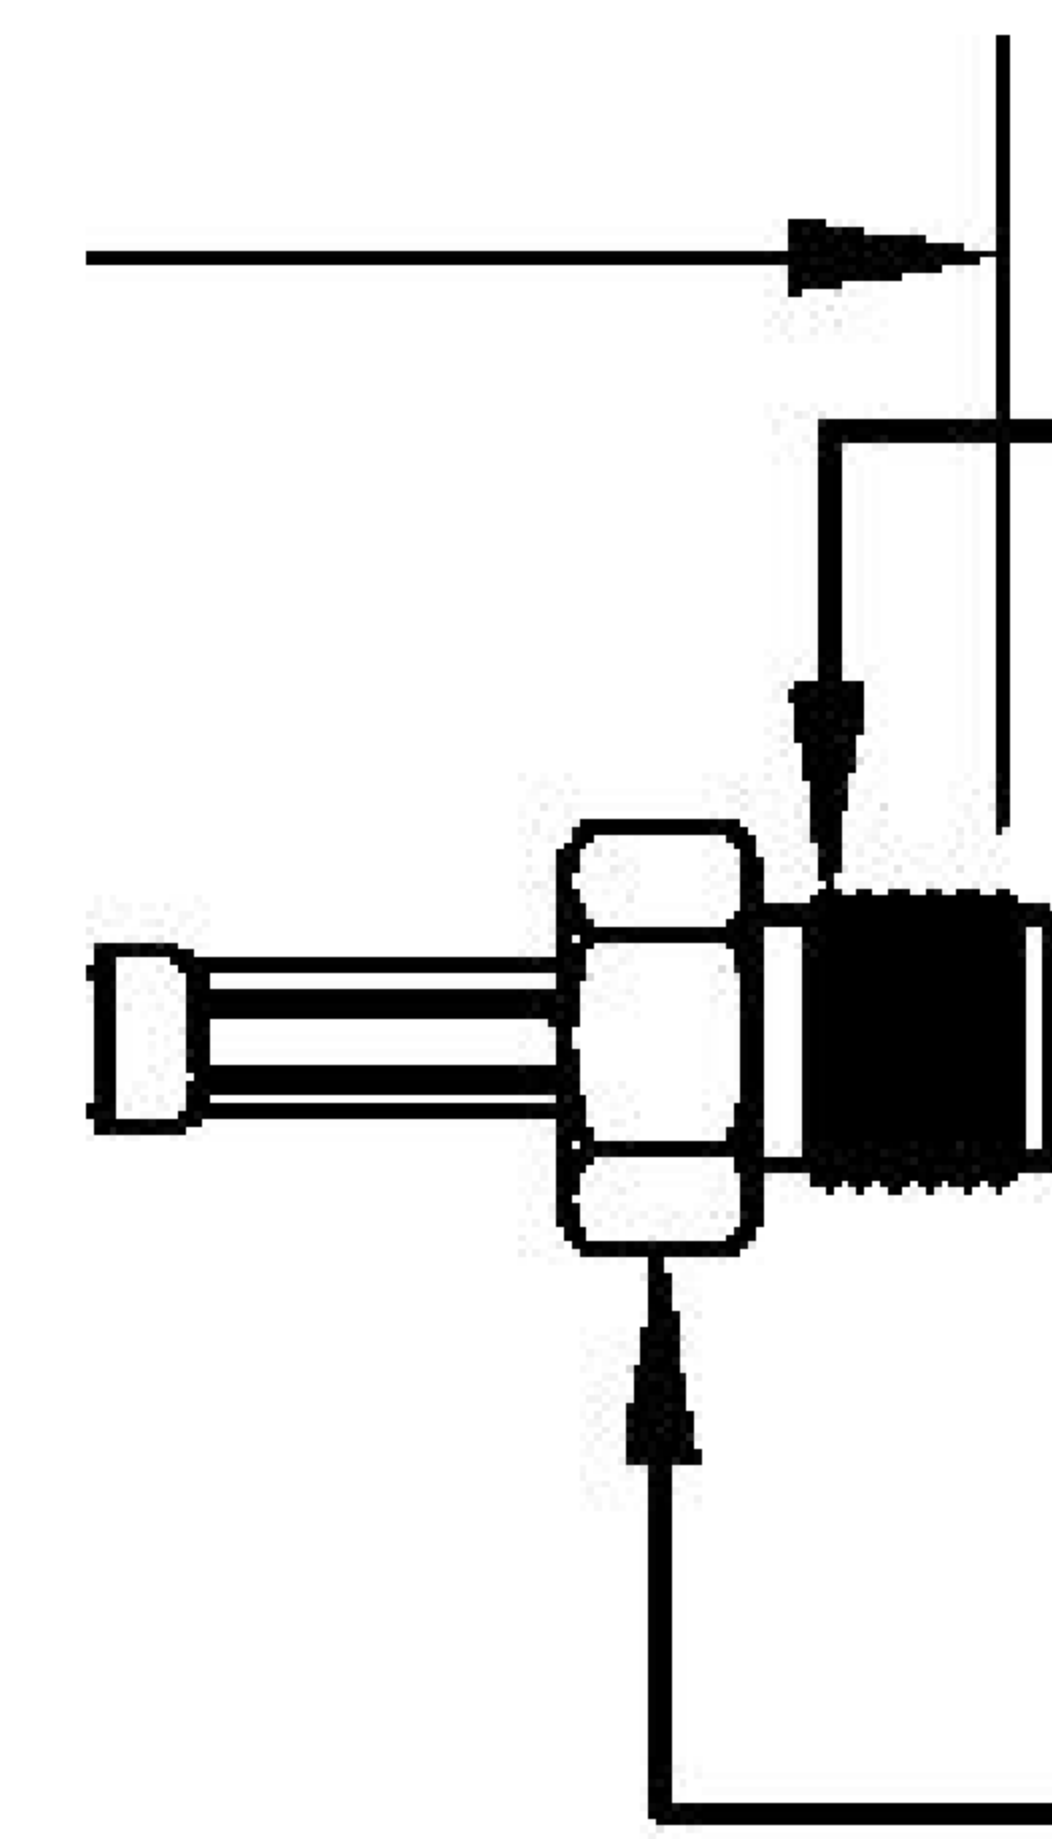

COMPONENTS	IMPEDANCE
FAKRA PLUG	50 OHM
SMAFEMALE	50 OHM
ET38414	50 OHM

Standard Lengths	
-12	12"
-24	24"
-36	36"
-48	48"
-60	60"
-XXX	Custom Length in Inches

Part Configurator			
1. Replace Y with code.			
2. Replace XX with length in inches.			
CODING	PLUG	COLOR	APPLICATION
A	6	BLACK	RADIO WITH PHANTOM SUPPLY
B	6	WHITE	RADIO WITHOUT PHANTOM SUPPLY
C	2	BLUE	GPS: TELEMATICS OR NAVIGATION
D	2	BORDEAUX	GSM: CELLULAR PHONE
H	2	VIOLET	GPS: TELEMATICS AND NAVIGATION
I	2	BEIGE	BLUETOOTH
K	2	CURRY	RADIO WITH IF OUTPUT (ANTENNA DIVERSITY)
Z	d	WATER BLUE	NEUTRAL CODING

FAKRA
PLUG

LENGTH MEASURED FROM
CONTACT TO CONTACT

SMA

5/16
HEX

1/4-36 UNS-2A

8th Floor, Building 1, Yongfu Science and Technology Center Industrial Park, Nanzha District 5, Humen, 523900, Dongguan, Guangdong, China.

Website: www.ebeestock.com

Email: sales@ebeestock.com

COAXIAL & FIBER OPTICS

DWG TITLE	ET22549	DES_	sma-female-to-water-blue-fakra-plug-cable-12-inch-length-using-rg316-coax-0022545
-----------	---------	------	---

SIZE A | FSCM NO. 53919 | CAD FILE 073102 | SCALE N/A | 127

NOTES:

- UNLESS OTHERWISE SPECIFIED ALL DIMENSIONS ARE NOMINAL.
- ALL SPECIFICATIONS ARE SUBJECT TO CHANGE WITHOUT NOTICE AT ANY TIME.