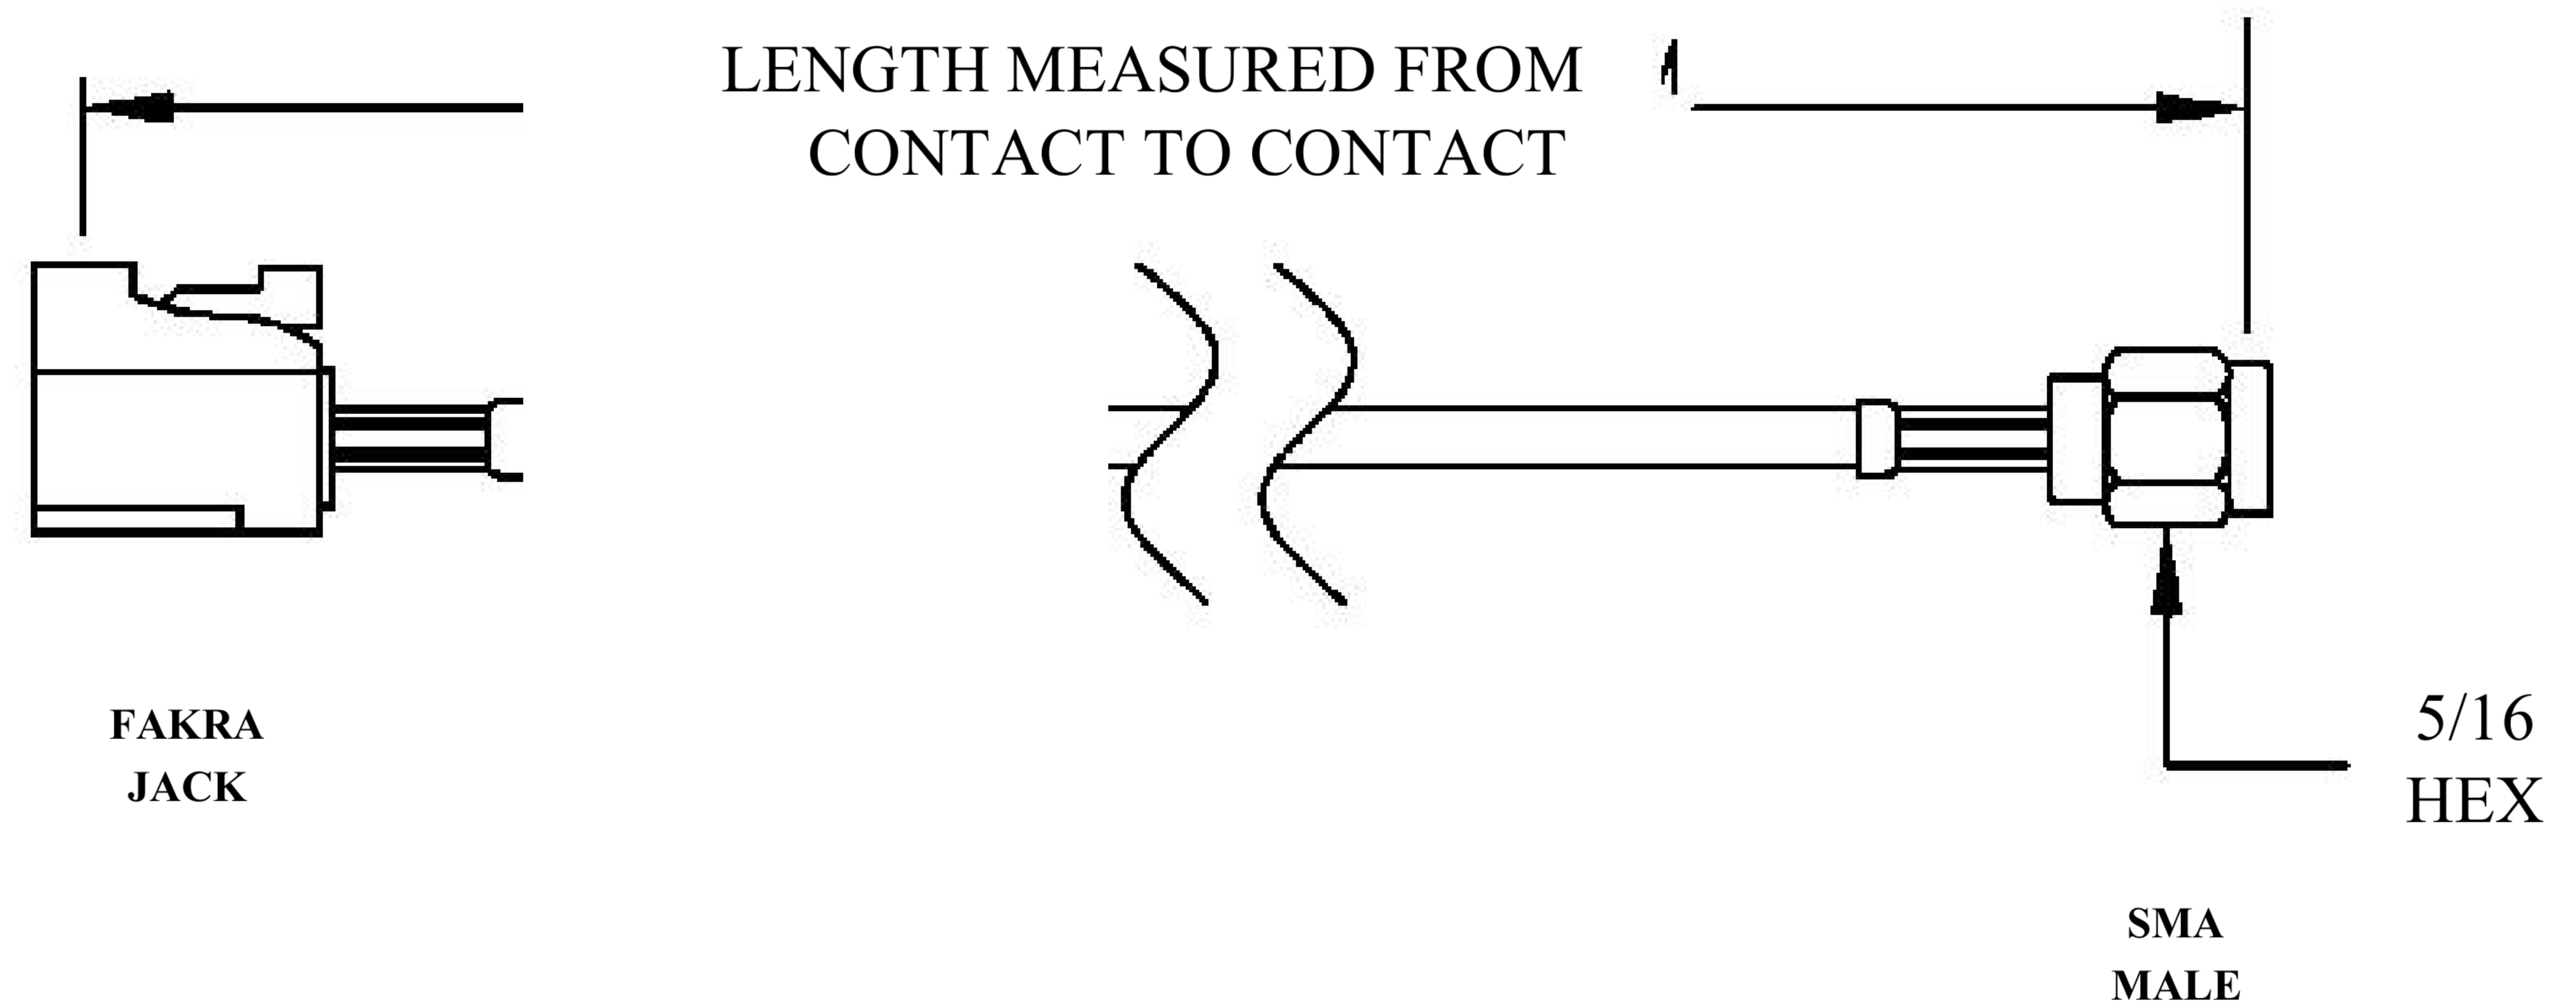

COMPONENTS	IMPEDANCE
FAKRAJACK	50 OHM
SMA MALE	50 OHM
ET-C100	50 OHM

Standard Lengths	
-12	12"
-24	24"
-36	36"
-48	48"
-60	60"
-XXX	Custom Length in Inches

Part Configurator			
1. Replace Y with code.			
2. Replace XX with length in inches.			
CODING	JACK	COLOR	APPLICATION
A	H	BLACK	RADIO WITH PHANTOM SUPPLY
B	H	WHITE	RADIO WITHOUT PHANTOM SUPPLY
C	D	BLUE	GPS: TELEMATICS OR NAVIGATION
D	D	BORDEAUX	GSM: CELLULAR PHONE
H	T	VIOLET	GPS: TELEMATICS AND NAVIGATION
I	R	BEIGE	BLUETOOTH
K	H	CURRY	RADIO WITH IF OUTPUT (ANTENNA DIVERSITY)
Z	R	WATER BLUE	NEUTRAL CODING

DWG TITLE	ET22550	DES_	sma-male-to-black-fakra-jack-cable-12-inch-length-using-pe-c100-lszh-c-oax-0022550
-----------	---------	------	------------------------------------------------------------------------------------