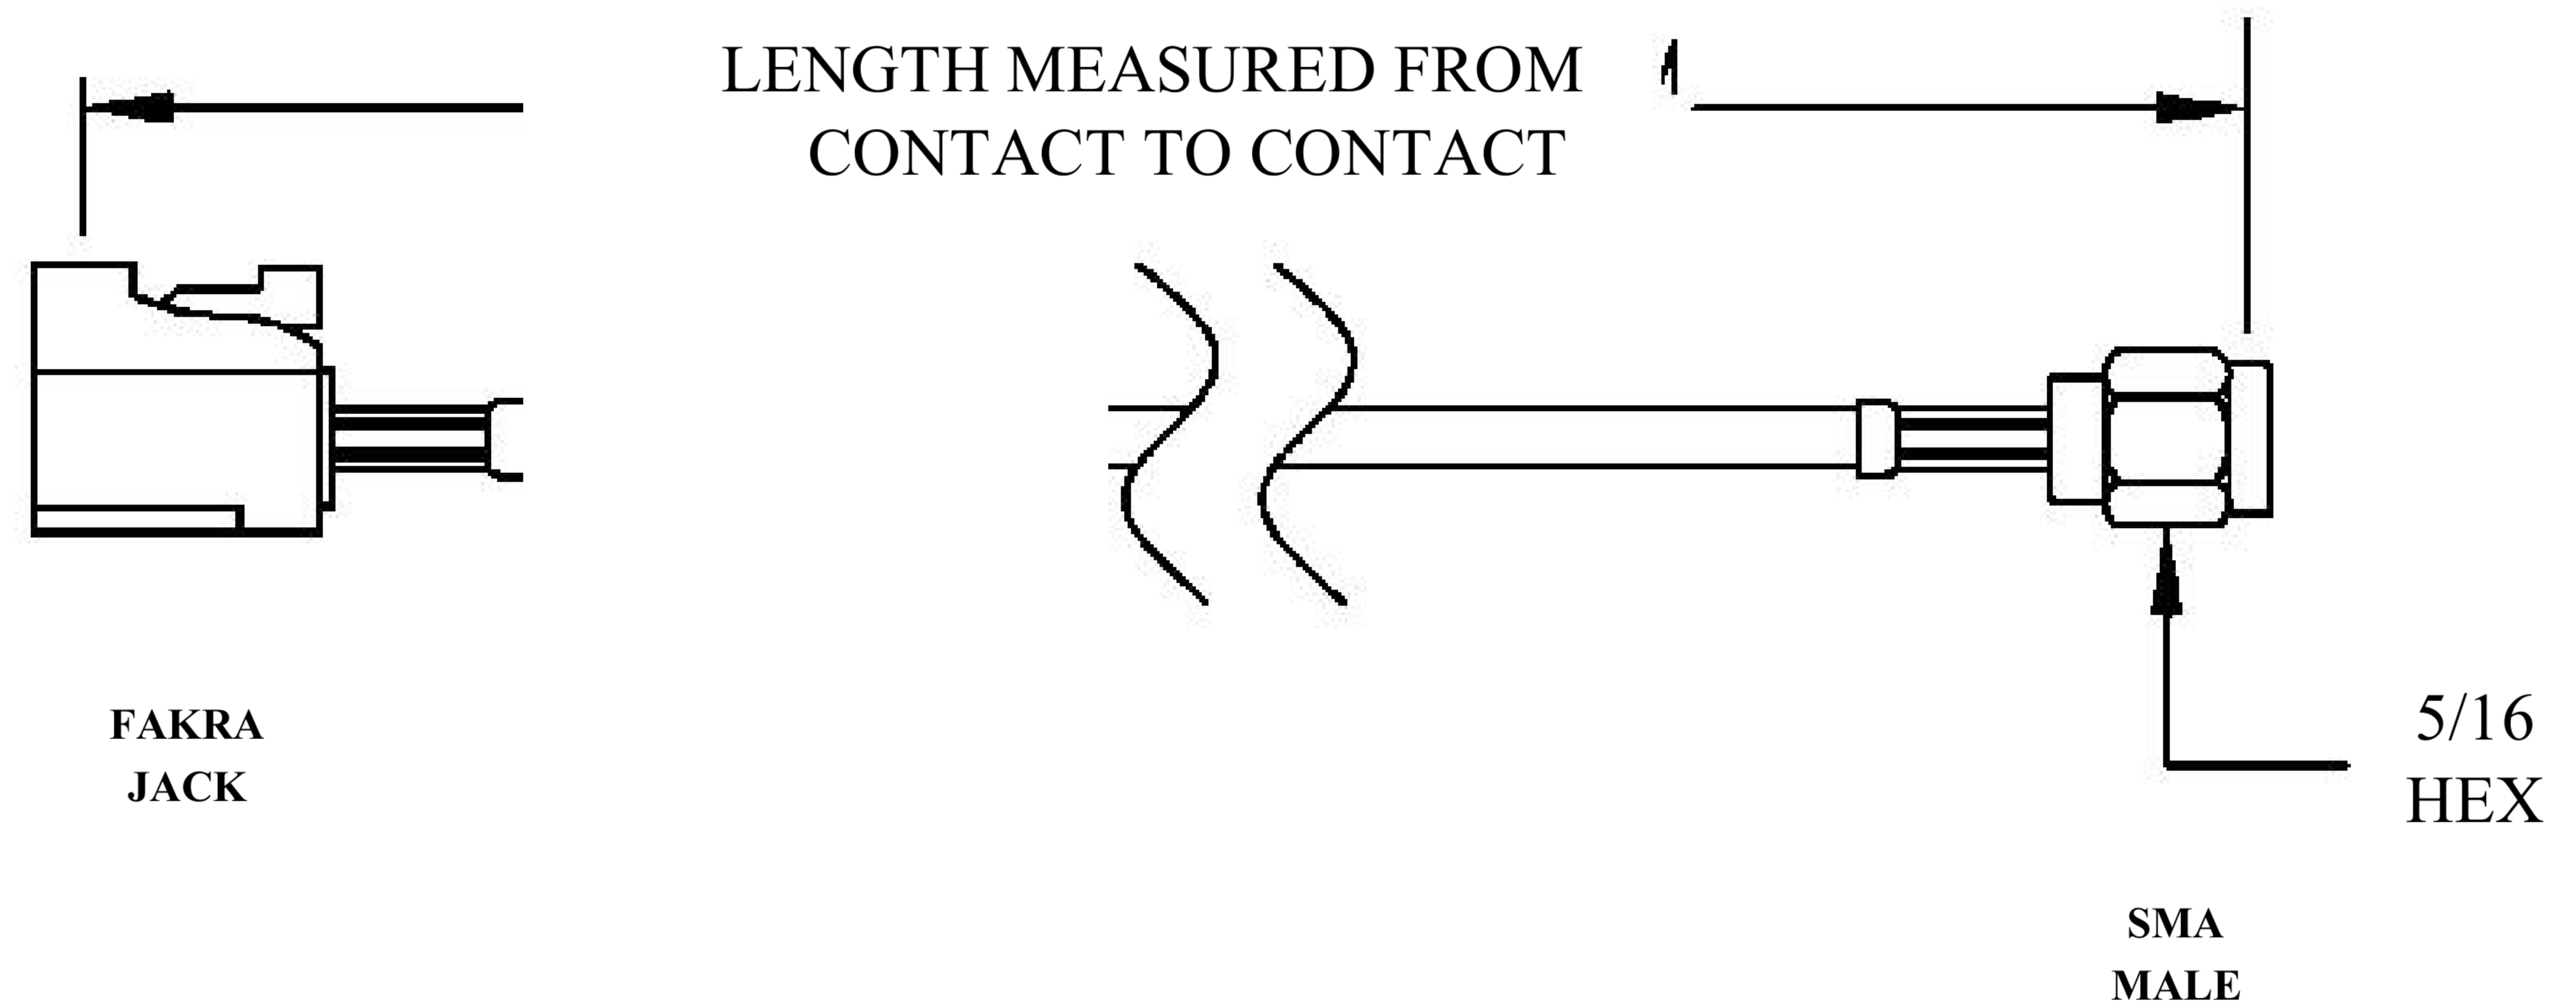

COMPONENTS	IMPEDANCE
FAKRAJACK	50 OHM
SMA MALE	50 OHM
ET-C100	50 OHM

Standard Lengths	
-12	12"
-24	24"
-36	36"
-48	48"
-60	60"
-XXX	Custom Length in Inches

Part Configurator			
1. Replace Y with code.			
2. Replace XX with length in inches.			
CODING	JACK	COLOR	APPLICATION
A	H	BLACK	RADIO WITH PHANTOM SUPPLY
B	H	WHITE	RADIO WITHOUT PHANTOM SUPPLY
C	D	BLUE	GPS: TELEMATICS OR NAVIGATION
D	D	BORDEAUX	GSM: CELLULAR PHONE
H	T	VIOLET	GPS: TELEMATICS AND NAVIGATION
I	R	BEIGE	BLUETOOTH
K	H	CURRY	RADIO WITH IF OUTPUT (ANTENNA DIVERSITY)
Z	R	WATER BLUE	NEUTRAL CODING

DWG TITLE	ET22551	DES_	sma-male-to-black-fakra-jack-cable-12-inch-length-using-pe-c100-lszh-c-oax-0022550
-----------	---------	------	--

SIZE A | FSCM NO. 53919 | CAD FILE 073102 | SCALE N/A | 127

NOTES: