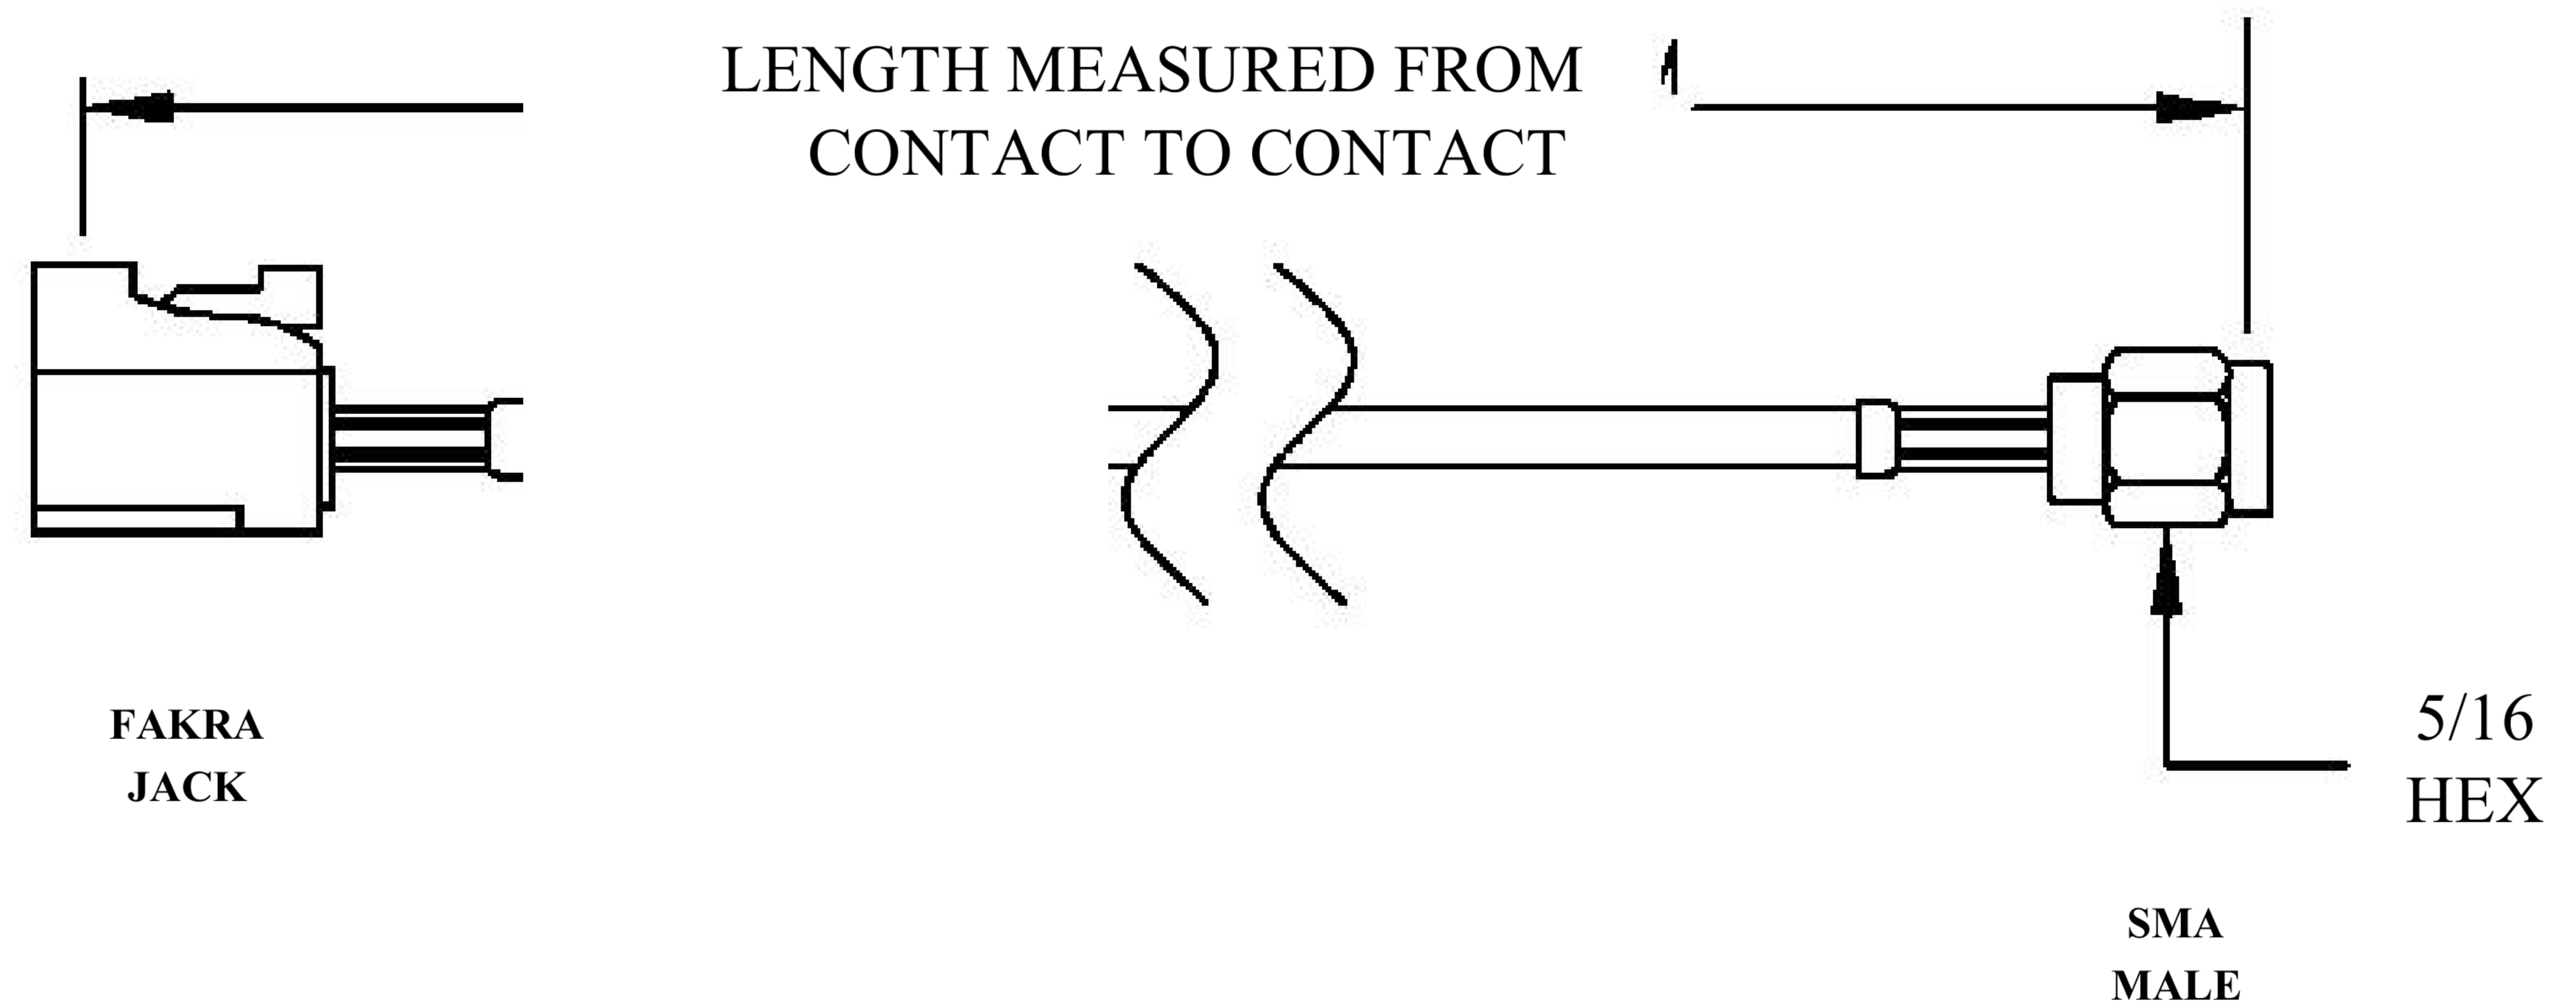

COMPONENTS	IMPEDANCE
FAKRAJACK	50 OHM
SMA MALE	50 OHM
ET-C100	50 OHM

Standard Lengths	
-12	12"
-24	24"
-36	36"
-48	48"
-60	60"
-XXX	Custom Length in Inches

Part Configurator			
1. Replace Y with code.			
2. Replace XX with length in inches.			
CODING	JACK	COLOR	APPLICATION
A	H	BLACK	RADIO WITH PHANTOM SUPPLY
B	H	WHITE	RADIO WITHOUT PHANTOM SUPPLY
C	D	BLUE	GPS: TELEMATICS OR NAVIGATION
D	D	BORDEAUX	GSM: CELLULAR PHONE
H	T	VIOLET	GPS: TELEMATICS AND NAVIGATION
I	R	BEIGE	BLUETOOTH
K	H	CURRY	RADIO WITH IF OUTPUT (ANTENNA DIVERSITY)
Z	R	WATER BLUE	NEUTRAL CODING

DWG TITLE	ET22552	DES_	sma-male-to-black-fakra-jack-cable-12-inch-length-using-pe-c100-lszh-c-oax-0022550
-----------	---------	------	--

SIZE A | FSCM NO. 53919 | CAD FILE 073102 | SCALE N/A | 127

NOTES: