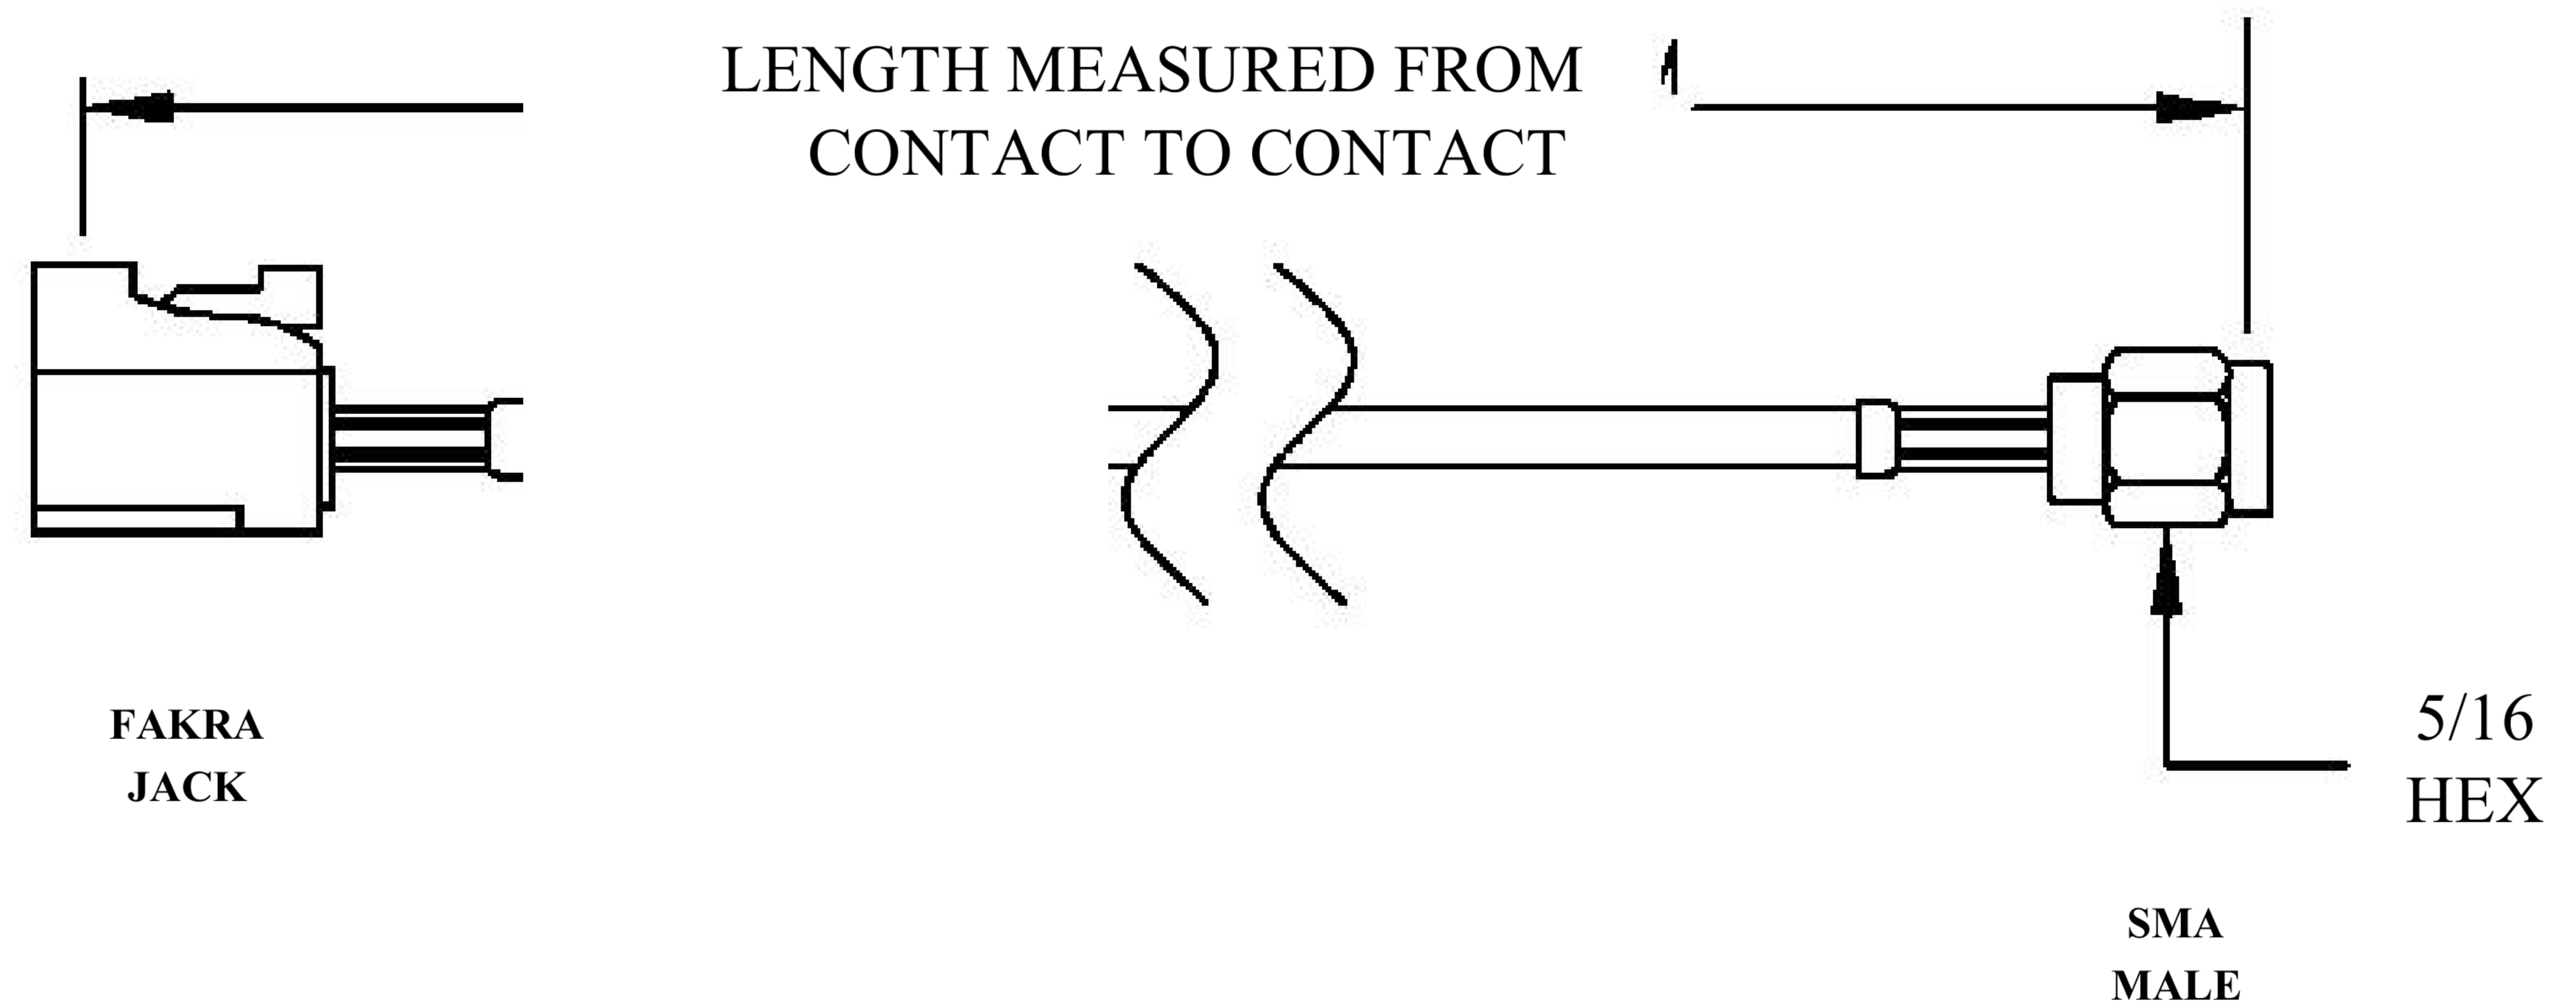

COMPONENTS	IMPEDANCE
FAKRAJACK	50 OHM
SMA MALE	50 OHM
ET-C100	50 OHM

Standard Lengths	
-12	12"
-24	24"
-36	36"
-48	48"
-60	60"
-XXX	Custom Length in Inches

Part Configurator			
1. Replace Y with code.			
2. Replace XX with length in inches.			
CODING	JACK	COLOR	APPLICATION
A	H	BLACK	RADIO WITH PHANTOM SUPPLY
B	H	WHITE	RADIO WITHOUT PHANTOM SUPPLY
C	D	BLUE	GPS: TELEMATICS OR NAVIGATION
D	D	BORDEAUX	GSM: CELLULAR PHONE
H	T	VIOLET	GPS: TELEMATICS AND NAVIGATION
I	R	BEIGE	BLUETOOTH
K	H	CURRY	RADIO WITH IF OUTPUT (ANTENNA DIVERSITY)
Z	R	WATER BLUE	NEUTRAL CODING

DWG TITLE	ET22553	DES_	sma-male-to-black-fakra-jack-cable-12-inch-length-using-pe-c100-lszh-c-oax-0022550
-----------	---------	------	--

SIZE A | FSCM NO. 53919 | CAD FILE 073102 | SCALE N/A | 127

NOTES: