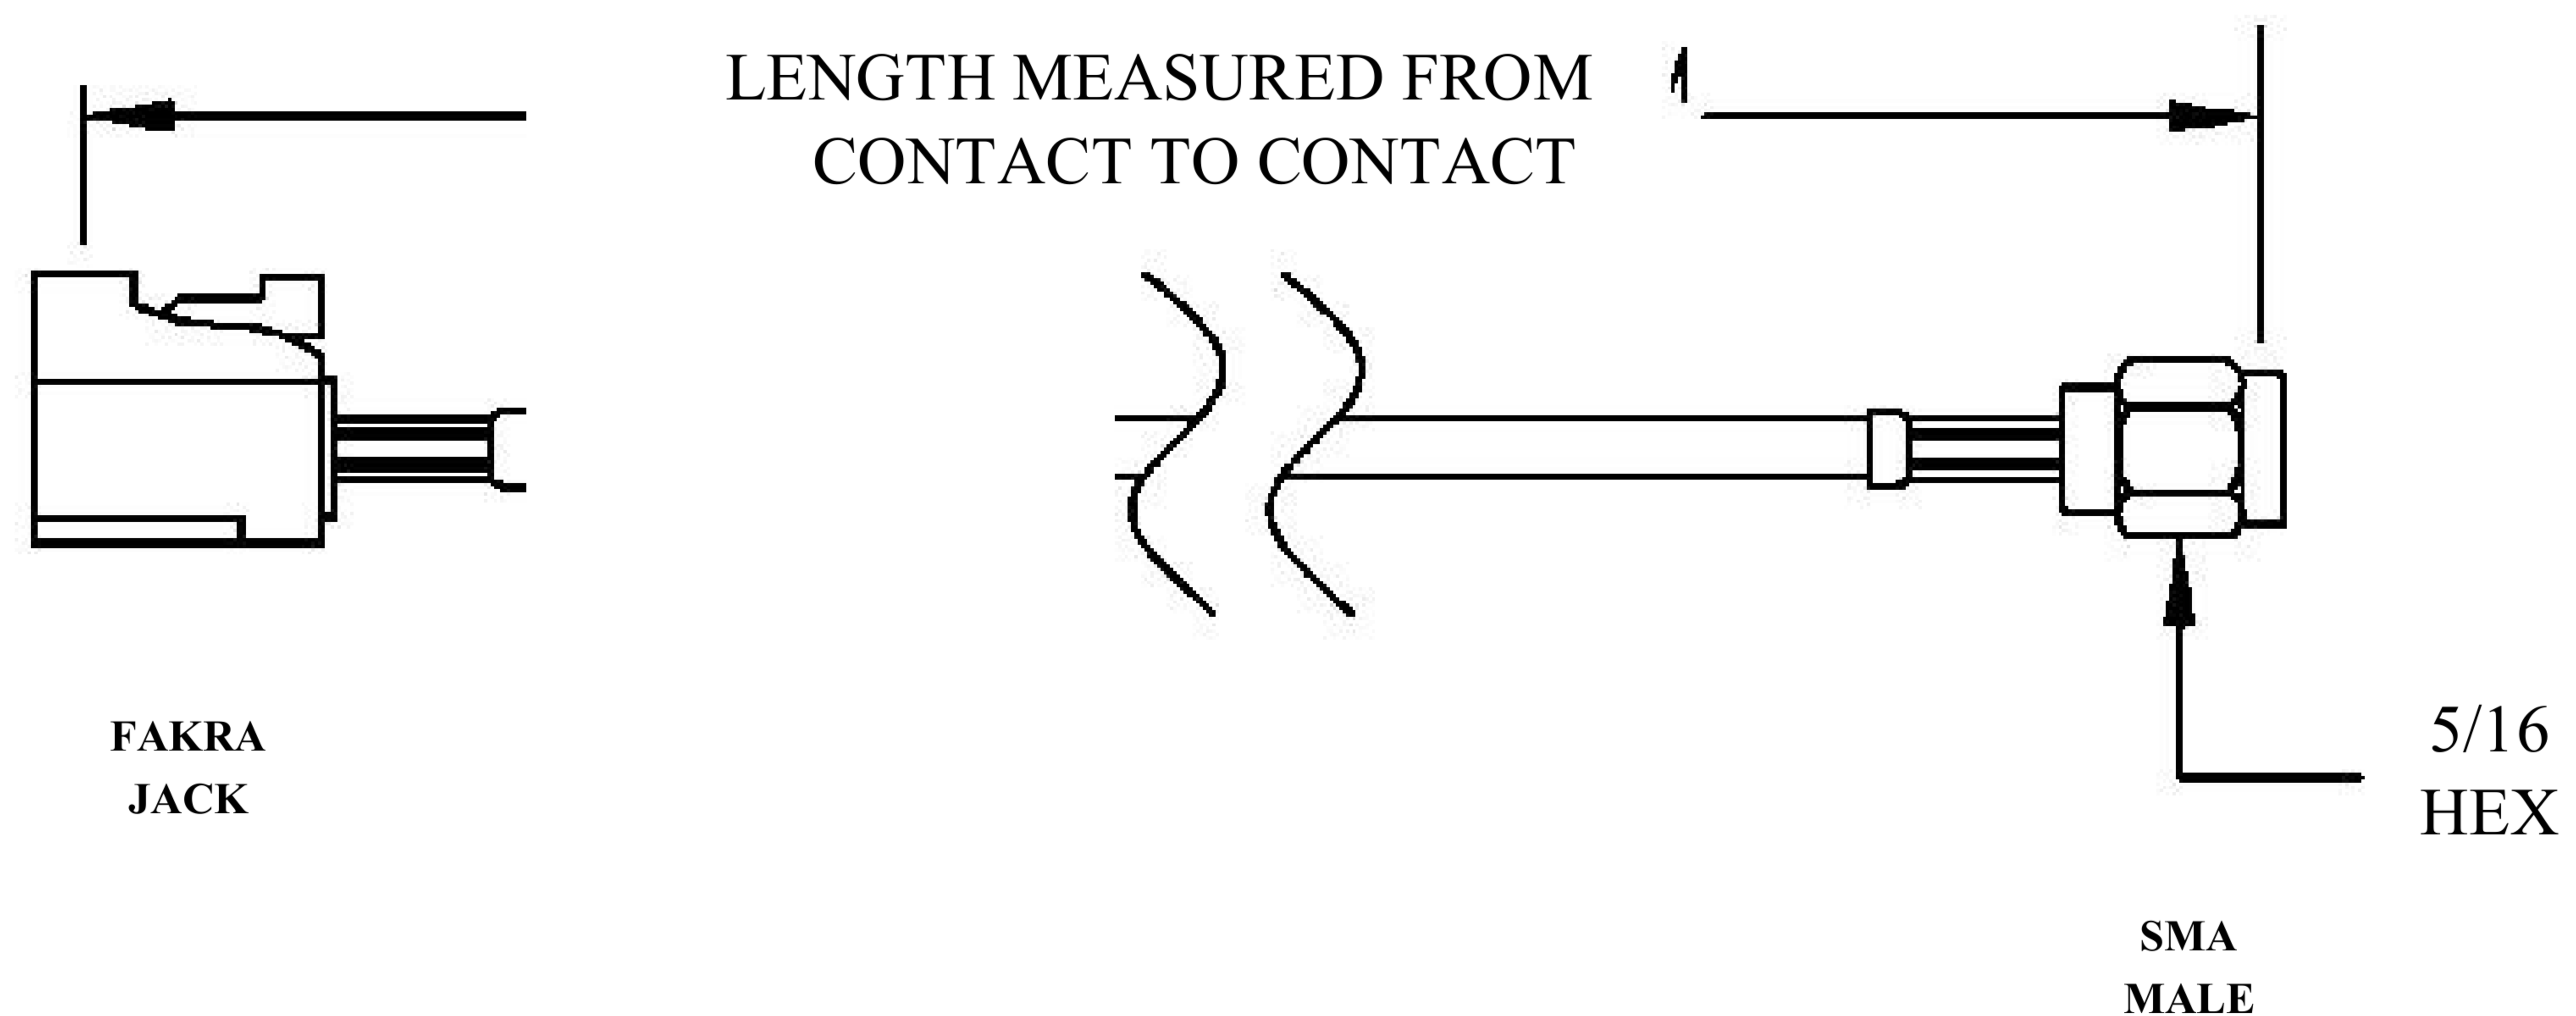

COMPONENTS	IMPEDANCE
FAKRAJACK	50 OHM
SMA MALE	50 OHM
ET-C100	50 OHM

Standard Lengths	
-12	12"
-24	24"
-36	36"
-48	48"
-60	60"
-XXX	Custom Length in Inches

Part Configurator			
1. Replace Y with code.			
2. Replace XX with length in inches.			
CODING	JACK	COLOR	APPLICATION
A	H	BLACK	RADIO WITH PHANTOM SUPPLY
B	H	WHITE	RADIO WITHOUT PHANTOM SUPPLY
C	D	BLUE	GPS: TELEMATICS OR NAVIGATION
D	D	BORDEAUX	GSM: CELLULAR PHONE
H	T	VIOLET	GPS: TELEMATICS AND NAVIGATION
I	R	BEIGE	BLUETOOTH
K	H	CURRY	RADIO WITH IF OUTPUT (ANTENNA DIVERSITY)
Z	R	WATER BLUE	NEUTRAL CODING

DWG TITLE	ET22554	DES_	sma-male-to-black-fakra-jack-cable-12-inch-length-using-pe-c100-lszh-c-oax-0022550
-----------	---------	------	--

SIZE A | **FSCM NO. 53919** | CAD FILE 073102 | SCALE N/A | 127