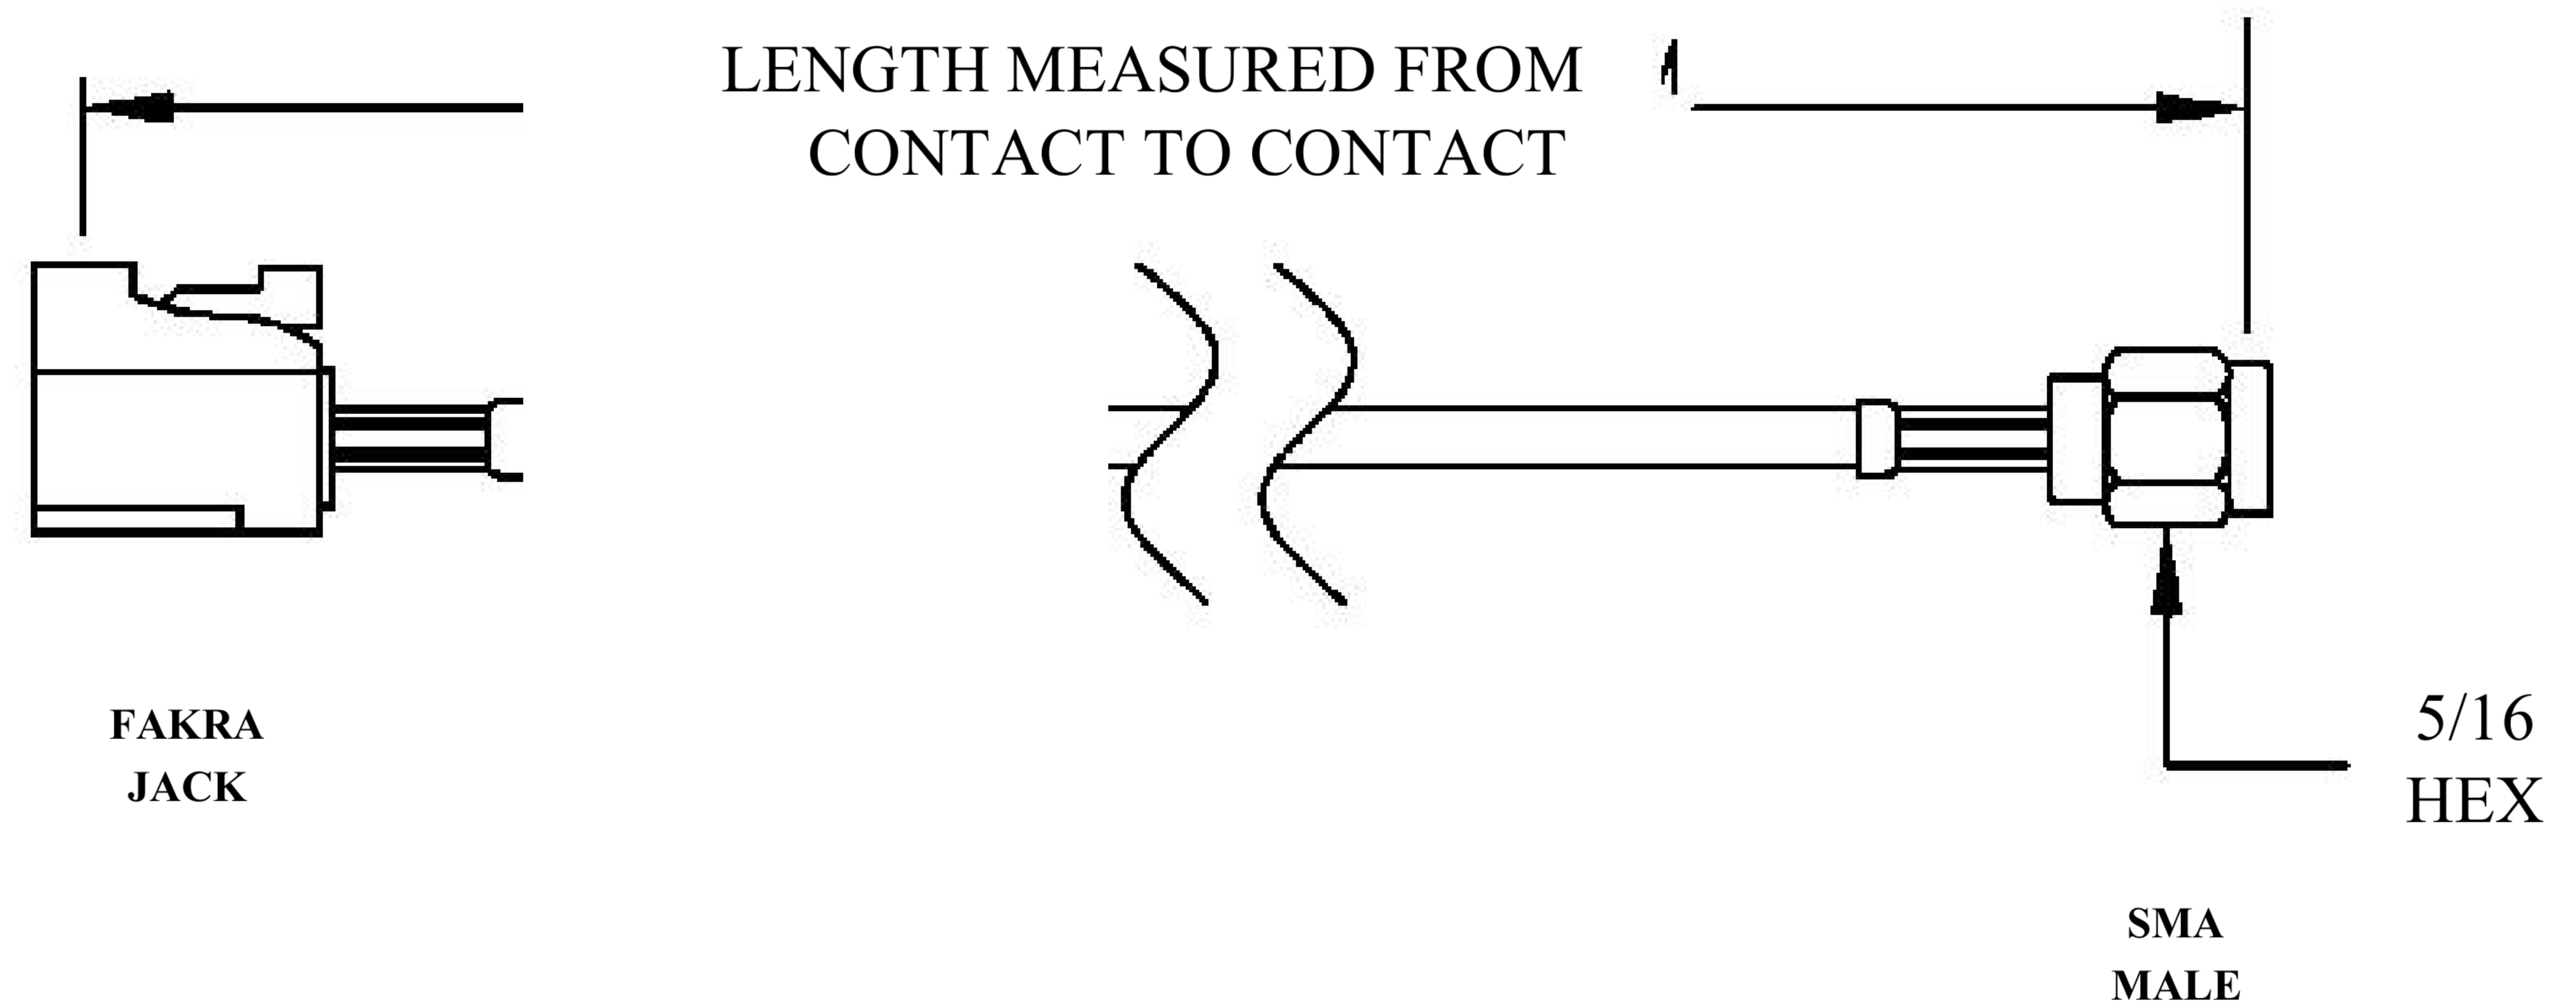

COMPONENTS	IMPEDANCE
FAKRAJACK	50 OHM
SMA MALE	50 OHM
ET-C100	50 OHM

Standard Lengths	
-12	12"
-24	24"
-36	36"
-48	48"
-60	60"
-XXX	Custom Length in Inches

Part Configurator			
1. Replace Y with code.			
2. Replace XX with length in inches.			
CODING	JACK	COLOR	APPLICATION
A	H	BLACK	RADIO WITH PHANTOM SUPPLY
B	H	WHITE	RADIO WITHOUT PHANTOM SUPPLY
C	D	BLUE	GPS: TELEMATICS OR NAVIGATION
D	D	BORDEAUX	GSM: CELLULAR PHONE
H	T	VIOLET	GPS: TELEMATICS AND NAVIGATION
I	R	BEIGE	BLUETOOTH
K	H	CURRY	RADIO WITH IF OUTPUT (ANTENNA DIVERSITY)
Z	R	WATER BLUE	NEUTRAL CODING

#### COAXIAL & FIBER OPTICS

DWG TITLE	ET22555	DES_	sma-male-to-white-fakra-jack-cable-12-inch-length-using-pe-c100-lszh-c-oax-0022555
-----------	---------	------	--

SIZE A | FSCM NO. 53919 | CAD FILE 073102 | SCALE N/A | 127