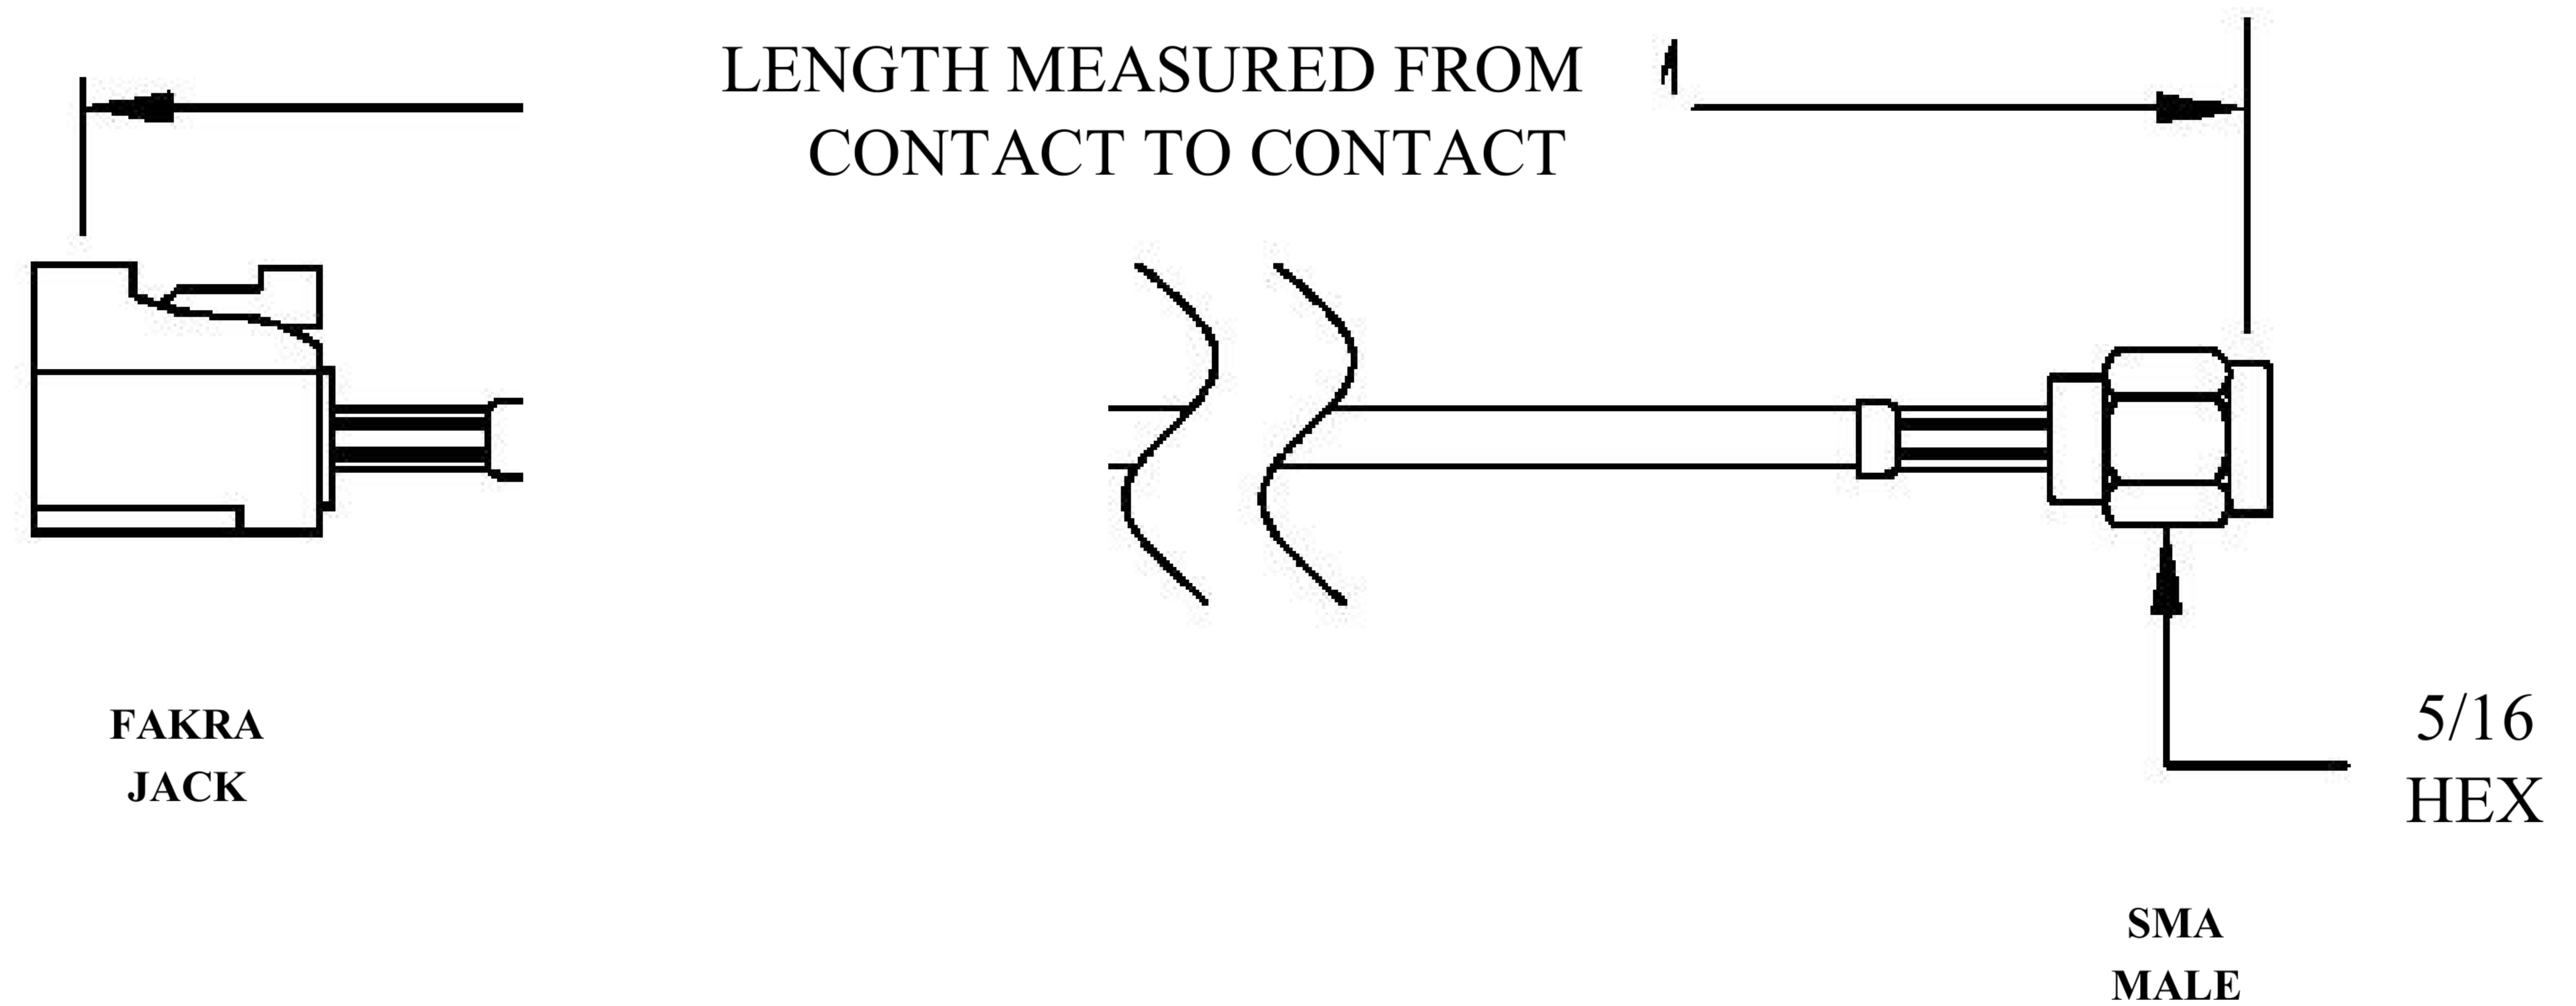

COMPONENTS	IMPEDANCE
FAKRAJACK	50 OHM
SMA MALE	50 OHM
ET-C100	50 OHM

Standard Lengths	
-12	12"
-24	24"
-36	36"
-48	48"
-60	60"
-XXX	Custom Length in Inches

Part Configurator			
1. Replace Y with code.			
2. Replace XX with length in inches.			
CODING	JACK	COLOR	APPLICATION
A	H	BLACK	RADIO WITH PHANTOM SUPPLY
B	H	WHITE	RADIO WITHOUT PHANTOM SUPPLY
C	D	BLUE	GPS: TELEMATICS OR NAVIGATION
D	D	BORDEAUX	GSM: CELLULAR PHONE
H	T	VIOLET	GPS: TELEMATICS AND NAVIGATION
I	R	BEIGE	BLUETOOTH
K	H	CURRY	RADIO WITH IF OUTPUT (ANTENNA DIVERSITY)
Z	R	WATER BLUE	NEUTRAL CODING

DWG TITLE	ET22560	DES_	sma-male-to-blue-fakra-jack-cable-12-inch-length-using-pe-c100-lszh-coax-0022560
-----------	---------	------	--

SIZE A | FSCM NO. 53919 | CAD FILE 073102 | SCALE N/A | 127

NOTES: