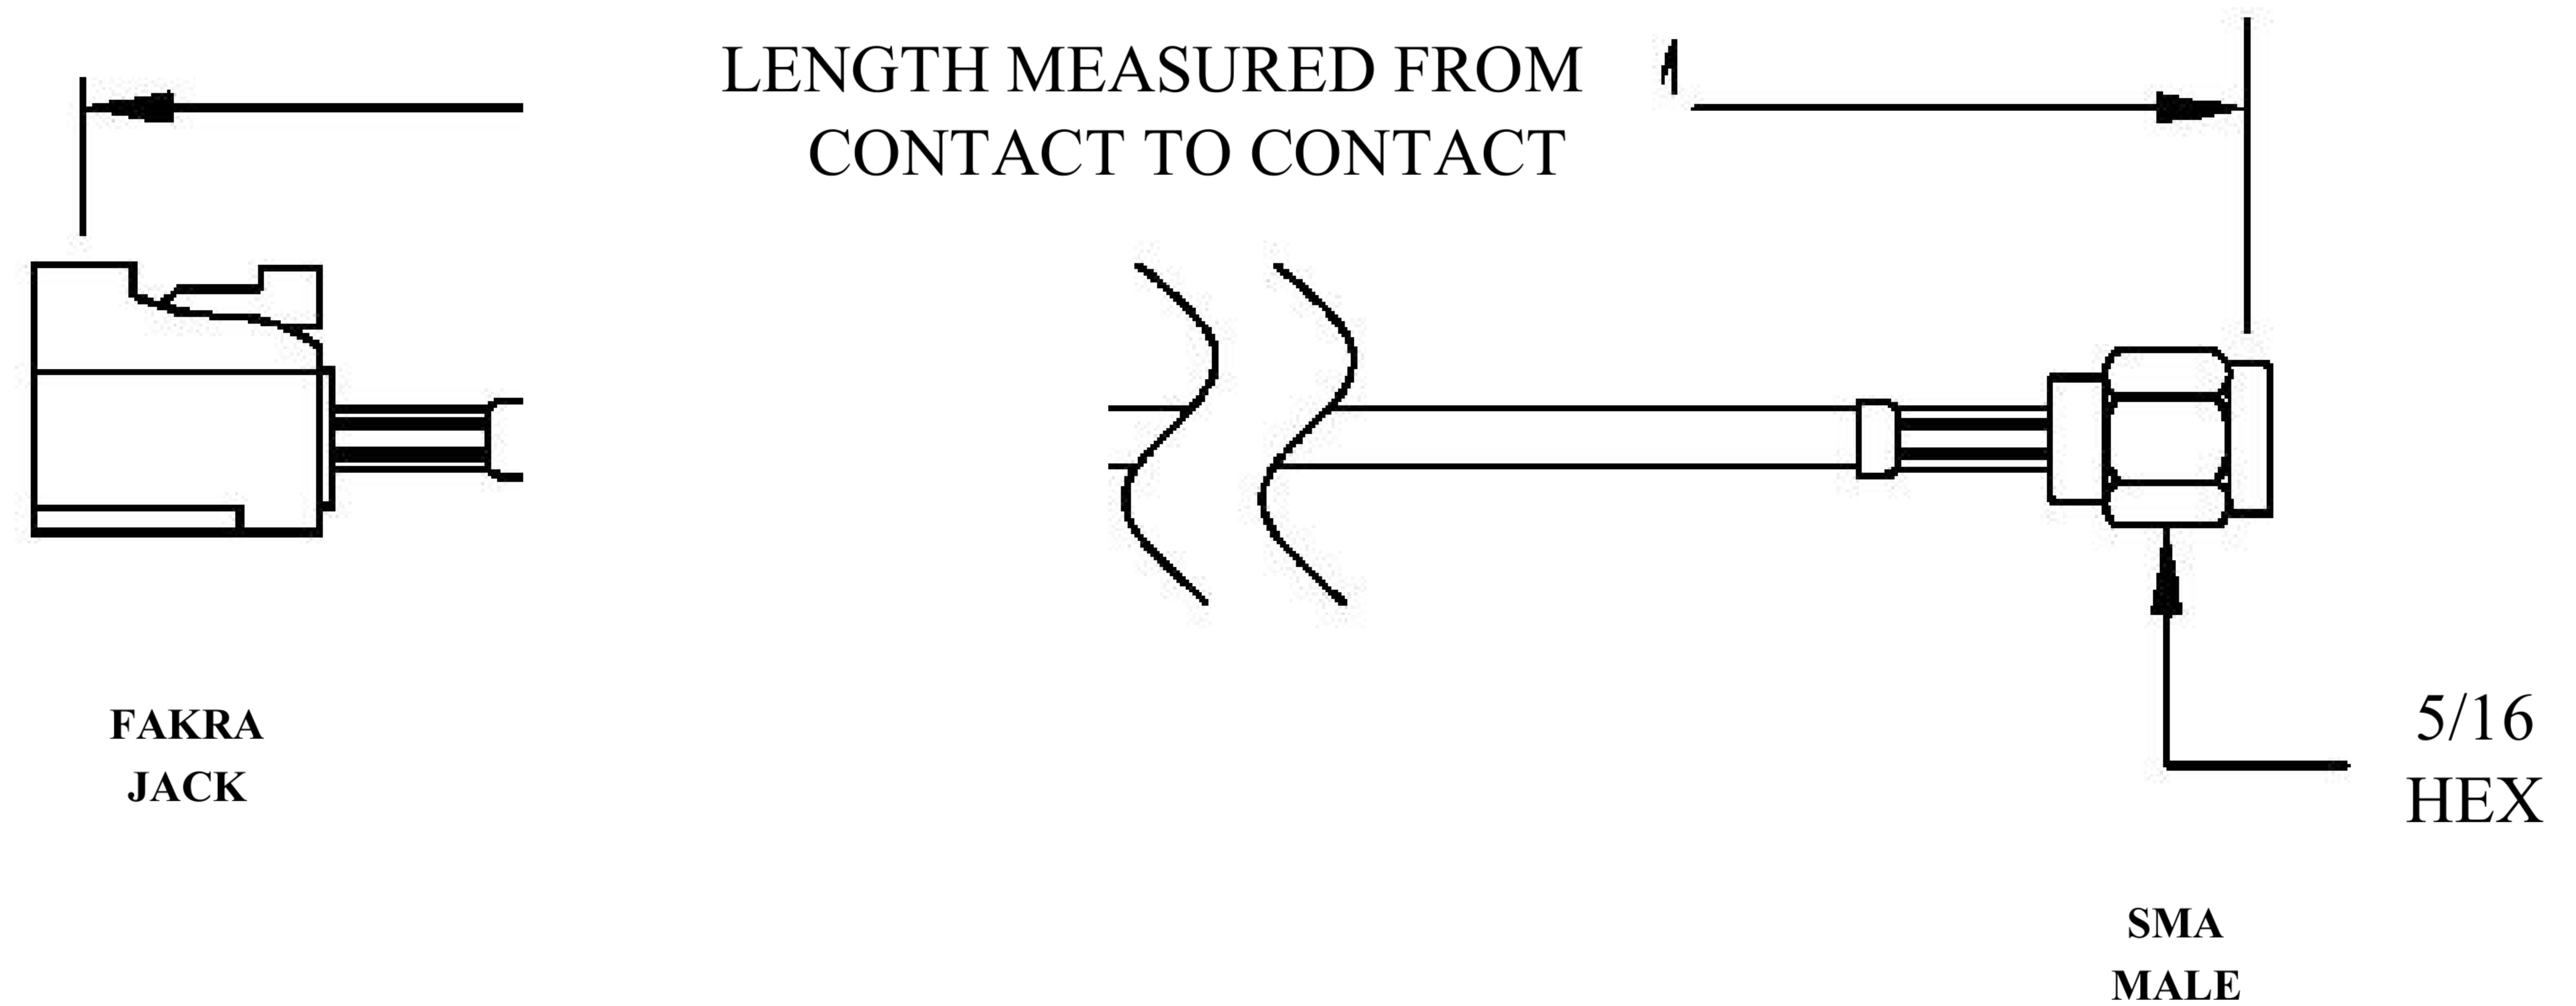

COMPONENTS	IMPEDANCE
FAKRAJACK	50 OHM
SMA MALE	50 OHM
ET-C100	50 OHM

Standard Lengths	
-12	12"
-24	24"
-36	36"
-48	48"
-60	60"
-XXX	Custom Length in Inches

Part Configurator			
1. Replace Y with code.			
2. Replace XX with length in inches.			
CODING	JACK	COLOR	APPLICATION
A	H	BLACK	RADIO WITH PHANTOM SUPPLY
B	H	WHITE	RADIO WITHOUT PHANTOM SUPPLY
C		BLUE	GPS: TELEMATICS OR NAVIGATION
D		BORDEAUX	GSM: CELLULAR PHONE
H	T	VIOLET	GPS: TELEMATICS AND NAVIGATION
I	R	BEIGE	BLUETOOTH
K	H	CURRY	RADIO WITH IF OUTPUT (ANTENNA DIVERSITY)
Z	R	WATER BLUE	NEUTRAL CODING

#### COAXIAL & FIBER OPTICS

DWG TITLE	ET22561	DES_	sma-male-to-blue-fakra-jack-cable-12-inch-length-using-pe-c100-lszh-coax-0022560
-----------	---------	------	--

SIZE A | FSCM NO. 53919 | CAD FILE 073102 | SCALE N/A | 127