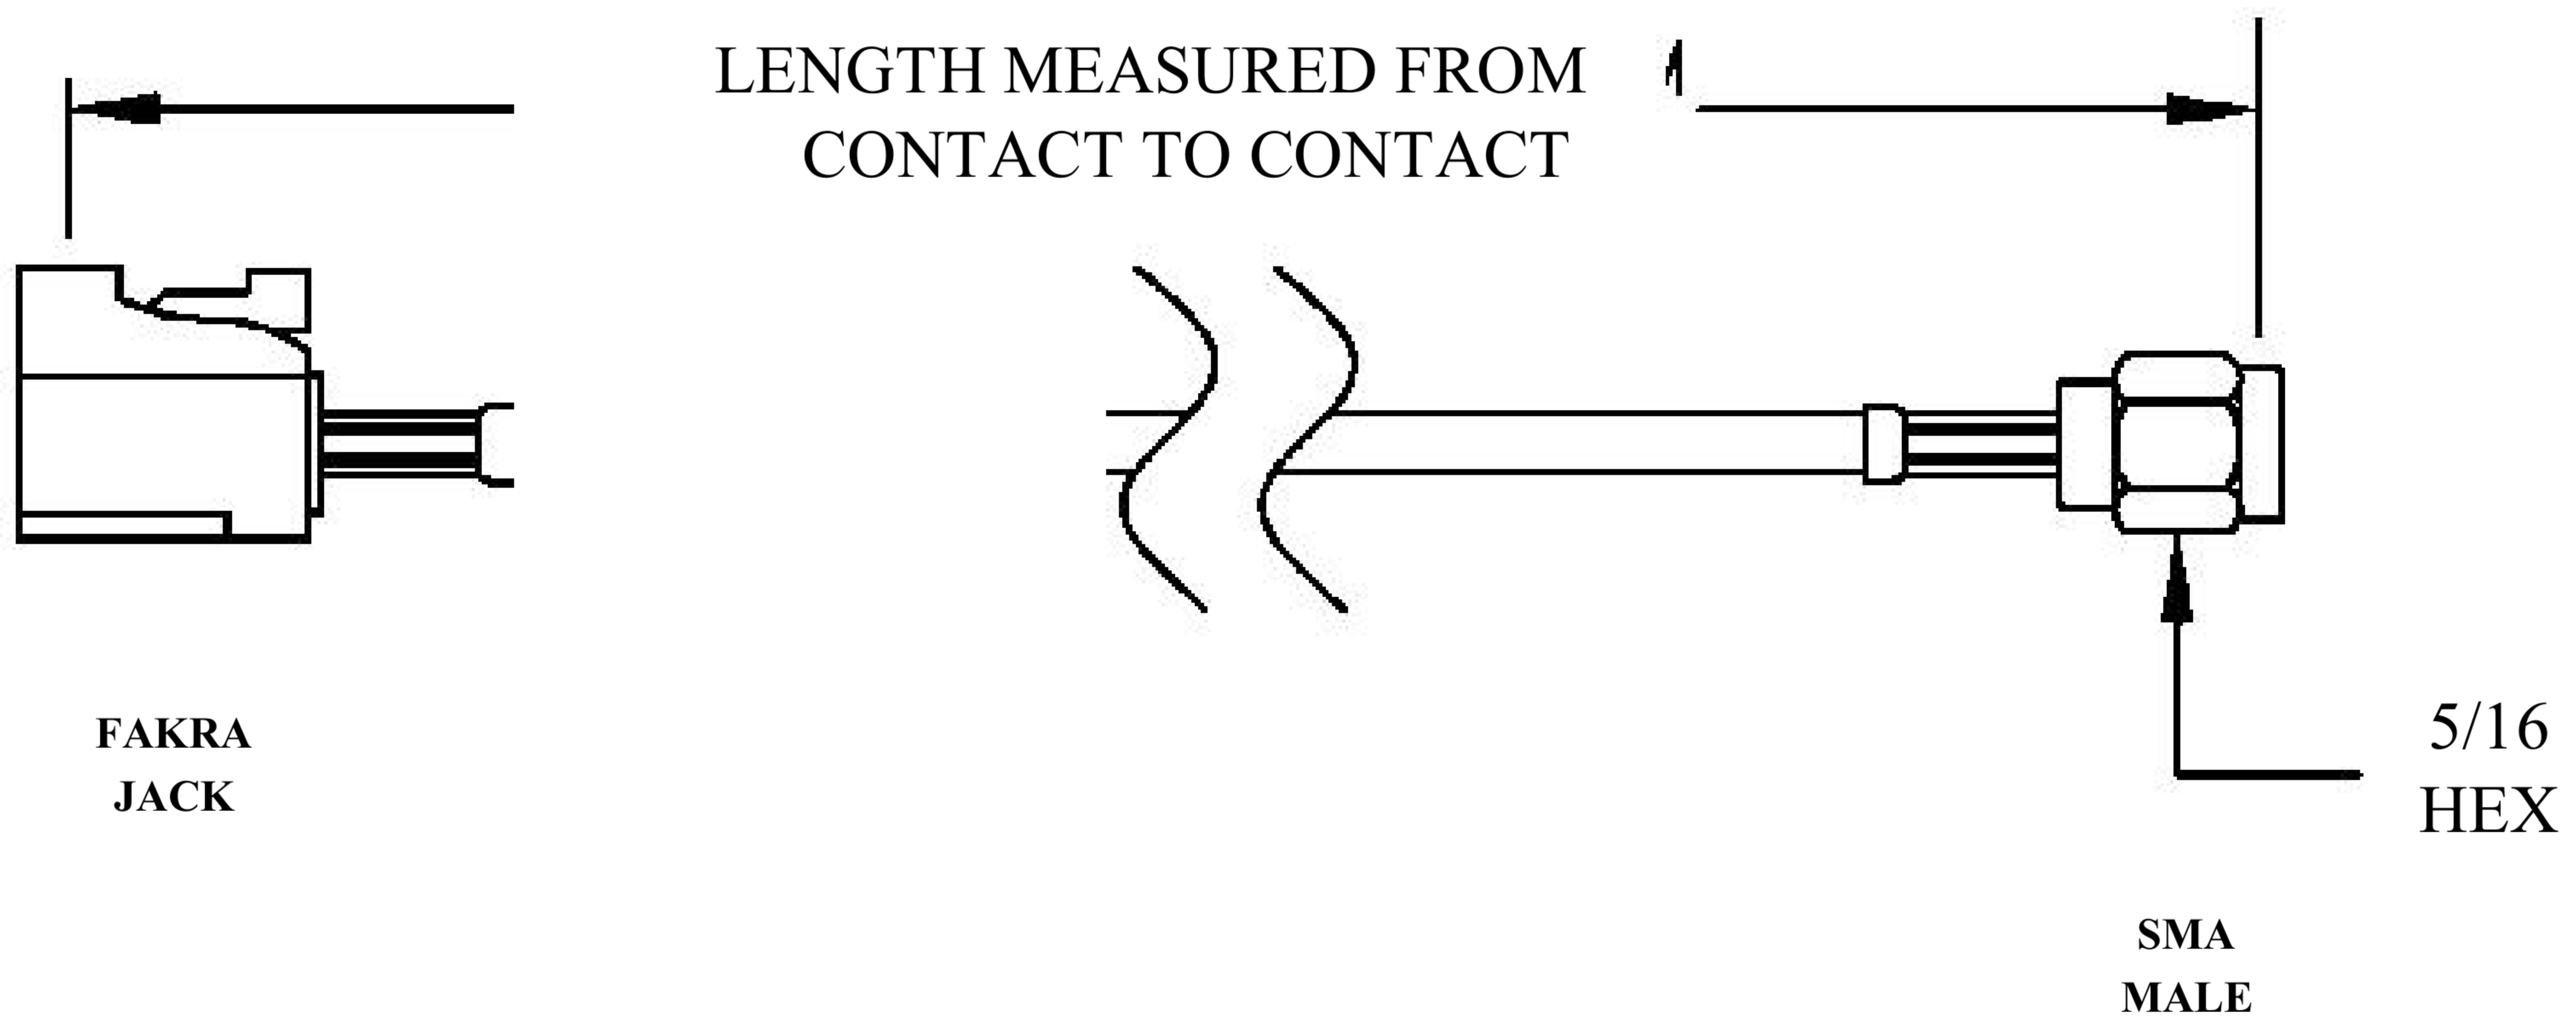

COMPONENTS	IMPEDANCE
FAKRAJACK	50 OHM
SMA MALE	50 OHM
ET-C100	50 OHM

Standard Lengths	
-12	12"
-24	24"
-36	36"
-48	48"
-60	60"
-XXX	Custom Length in Inches

Part Configurator			
1. Replace Y with code.			
2. Replace XX with length in inches.			
CODING	JACK	COLOR	APPLICATION
A	H	BLACK	RADIO WITH PHANTOM SUPPLY
B	H	WHITE	RADIO WITHOUT PHANTOM SUPPLY
C	D	BLUE	GPS: TELEMATICS OR NAVIGATION
D	D	BORDEAUX	GSM: CELLULAR PHONE
H	T	VIOLET	GPS: TELEMATICS AND NAVIGATION
I	R	BEIGE	BLUETOOTH
K	H	CURRY	RADIO WITH IF OUTPUT (ANTENNA DIVERSITY)
Z	R	WATER BLUE	NEUTRAL CODING

DWG TITLE	ET22562	DES_	sma-male-to-blue-fakra-jack-cable-12-inch-length-using-pe-c100-lszh-coax-0022560
-----------	---------	------	--

SIZE A | FSCM NO. 53919 | CAD FILE 073102 | SCALE N/A | 127

- NOTES:
- UNLESS OTHERWISE SPECIFIED ALL DIMENSIONS ARE NOMINAL.
 - ALL SPECIFICATIONS ARE SUBJECT TO CHANGE WITHOUT NOTICE AT ANY TIME.