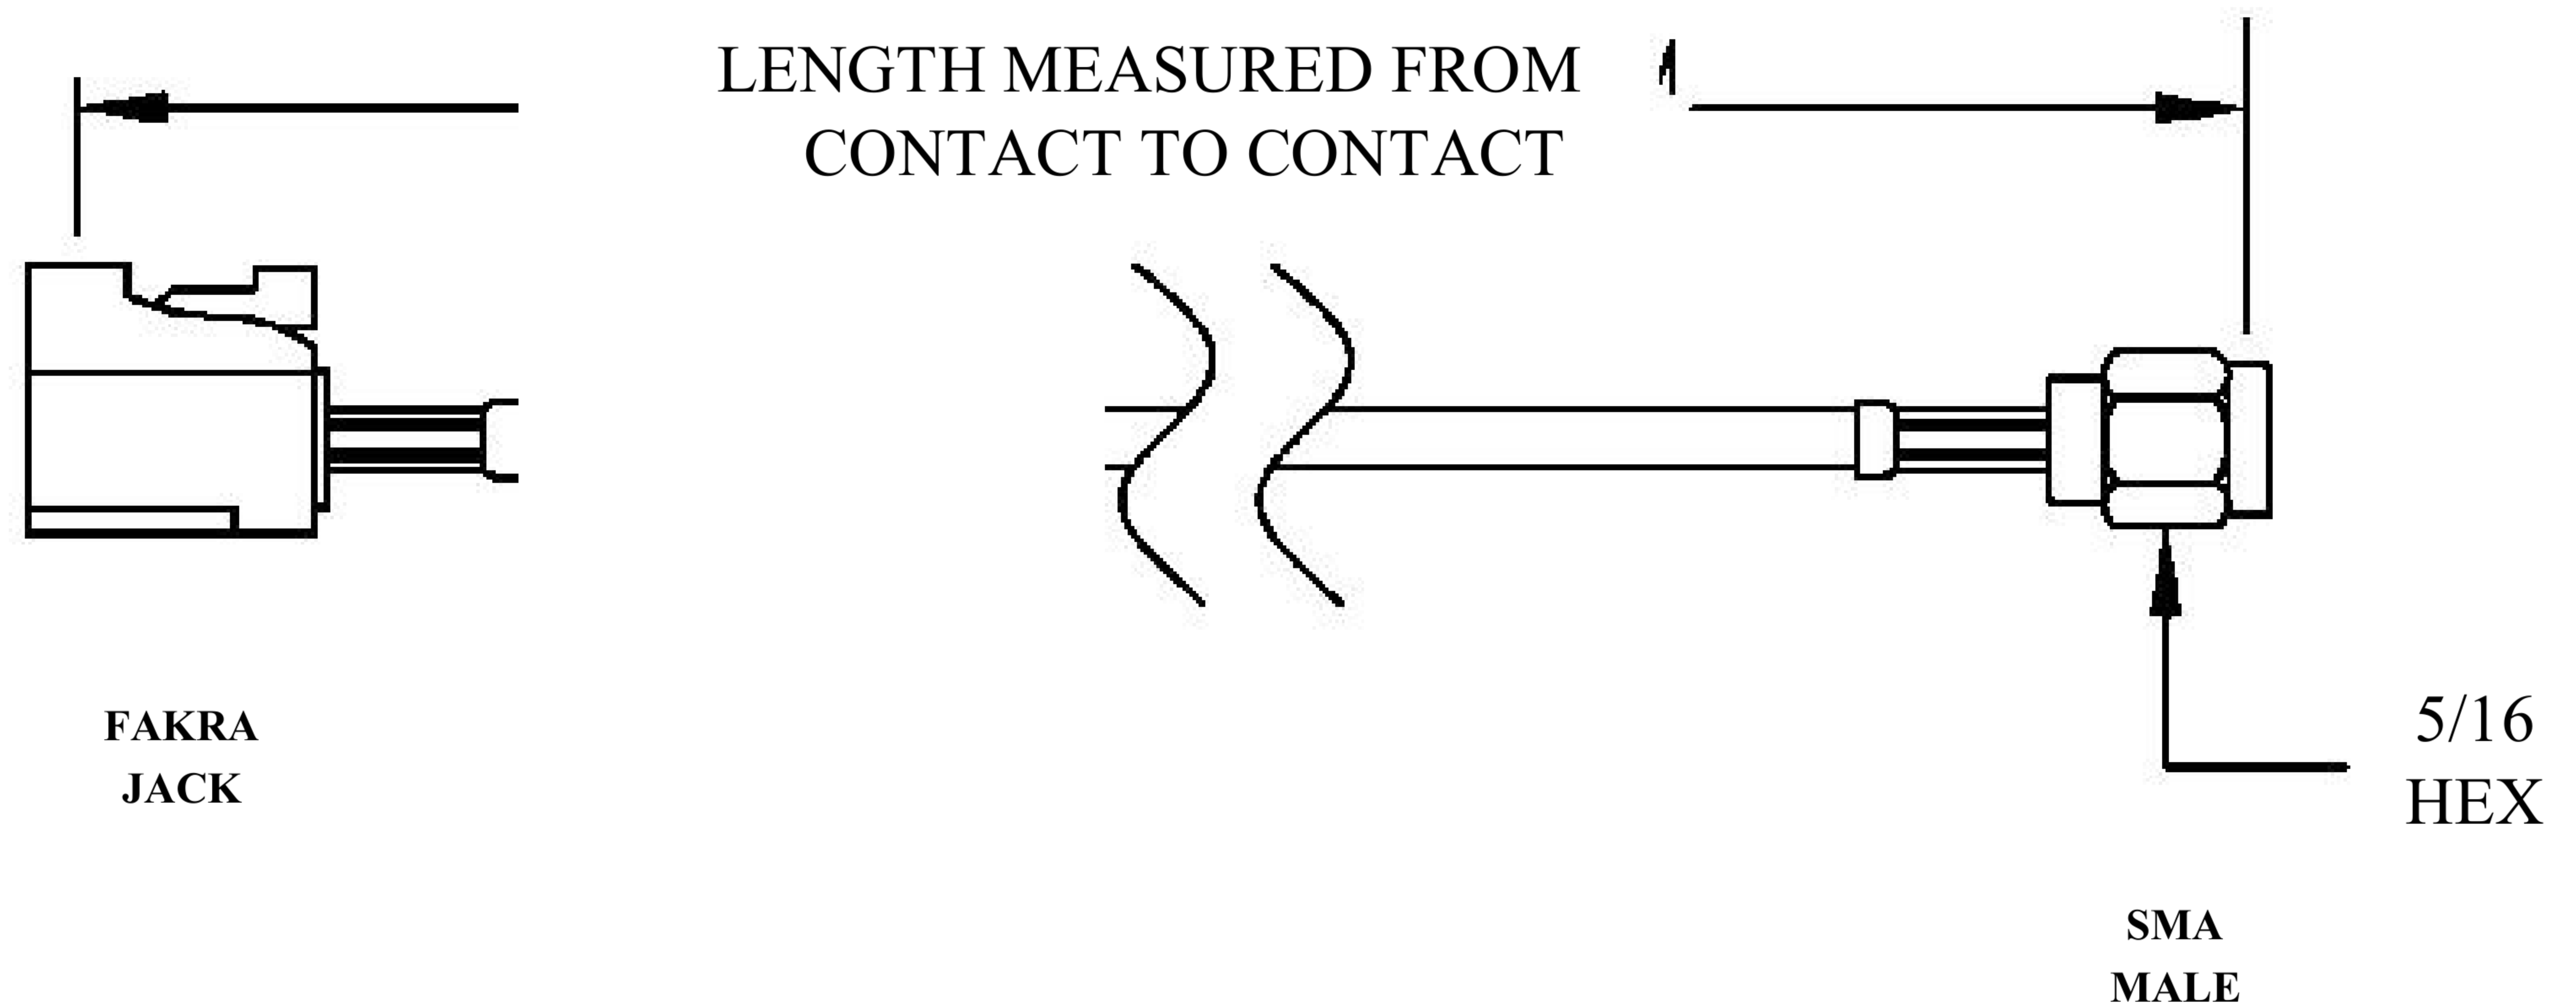

COMPONENTS	IMPEDANCE
FAKRAJACK	50 OHM
SMA MALE	50 OHM
ET-C100	50 OHM

Standard Lengths	
-12	12"
-24	24"
-36	36"
-48	48"
-60	60"
-XXX	Custom Length in Inches

Part Configurator			
1. Replace Y with code.			
2. Replace XX with length in inches.			
CODING	JACK	COLOR	APPLICATION
A	H	BLACK	RADIO WITH PHANTOM SUPPLY
B	H	WHITE	RADIO WITHOUT PHANTOM SUPPLY
C	D	BLUE	GPS: TELEMATICS OR NAVIGATION
D	D	BORDEAUX	GSM: CELLULAR PHONE
H	T	VIOLET	GPS: TELEMATICS AND NAVIGATION
I	R	BEIGE	BLUETOOTH
K	H	CURRY	RADIO WITH IF OUTPUT (ANTENNA DIVERSITY)
Z	R	WATER BLUE	NEUTRAL CODING

DWG TITLE	ET22563	DES_	sma-male-to-blue-fakra-jack-cable-12-inch-length-using-pe-c100-lszh-coax-0022560
SIZE A FSCM NO. 53919 CAD FILE 073102 SCALE N/A			127

NOTES:

- UNLESS OTHERWISE SPECIFIED ALL DIMENSIONS ARE NOMINAL.
- ALL SPECIFICATIONS ARE SUBJECT TO CHANGE WITHOUT NOTICE AT ANY TIME.