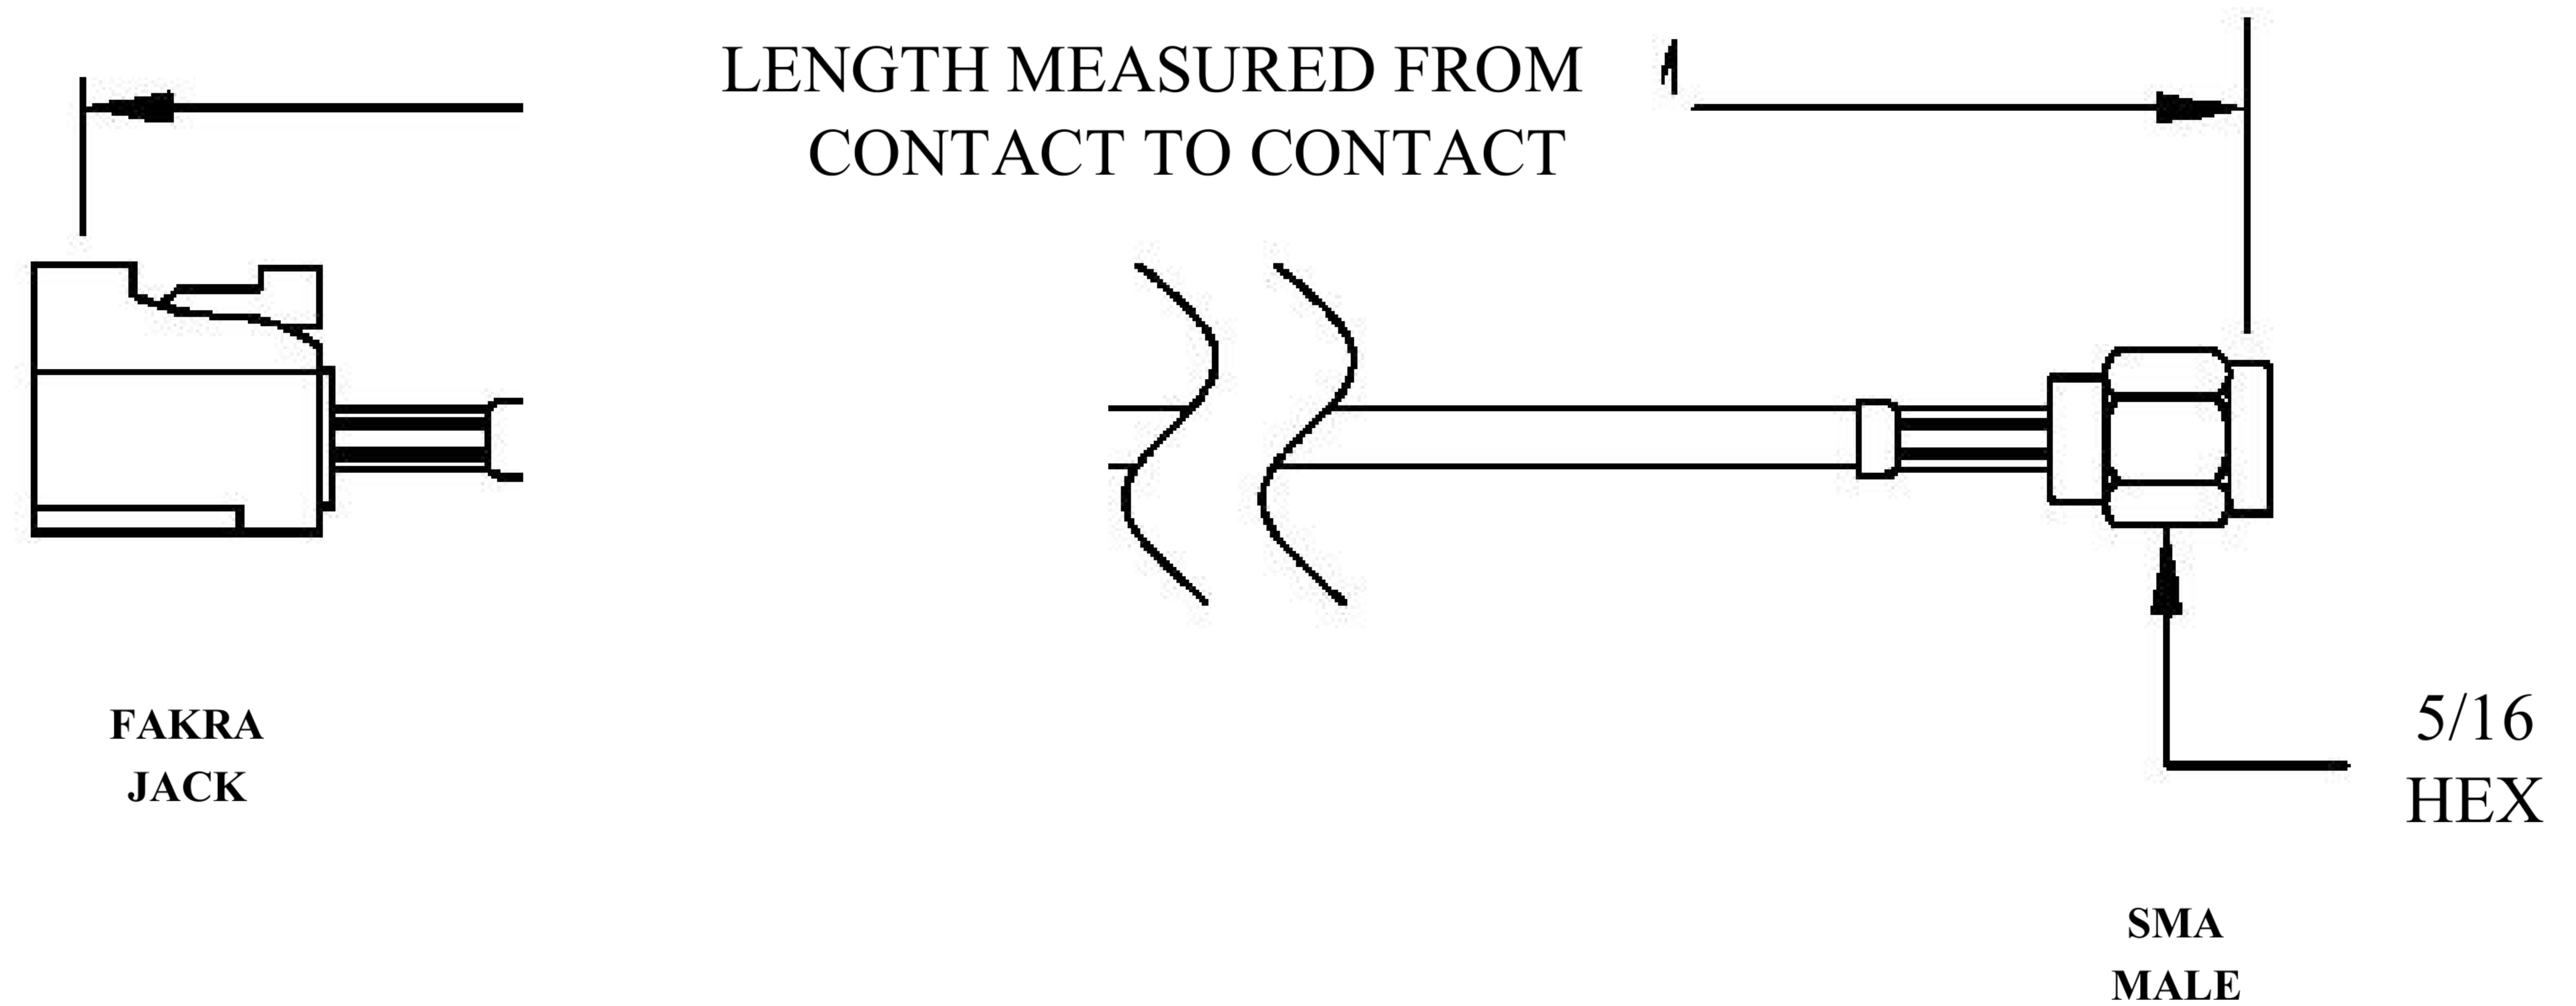

COMPONENTS	IMPEDANCE
FAKRAJACK	50 OHM
SMA MALE	50 OHM
ET-C100	50 OHM

Standard Lengths	
-12	12"
-24	24"
-36	36"
-48	48"
-60	60"
-XXX	Custom Length in Inches

Part Configurator			
1. Replace Y with code.			
2. Replace XX with length in inches.			
CODING	JACK	COLOR	APPLICATION
A	H	BLACK	RADIO WITH PHANTOM SUPPLY
B	H	WHITE	RADIO WITHOUT PHANTOM SUPPLY
C	D	BLUE	GPS: TELEMATICS OR NAVIGATION
D	D	BORDEAUX	GSM: CELLULAR PHONE
H	T	VIOLET	GPS: TELEMATICS AND NAVIGATION
I	R	BEIGE	BLUETOOTH
K	H	CURRY	RADIO WITH IF OUTPUT (ANTENNA DIVERSITY)
Z	R	WATER BLUE	NEUTRAL CODING

#### COAXIAL & FIBER OPTICS

DWG TITLE	ET22564	DES_	sma-male-to-blue-fakra-jack-cable-12-inch-length-using-pe-c100-lszh-coax-0022560
-----------	---------	------	--

SIZE A | FSCM NO. 53919 | CAD FILE 073102 | SCALE N/A | 127