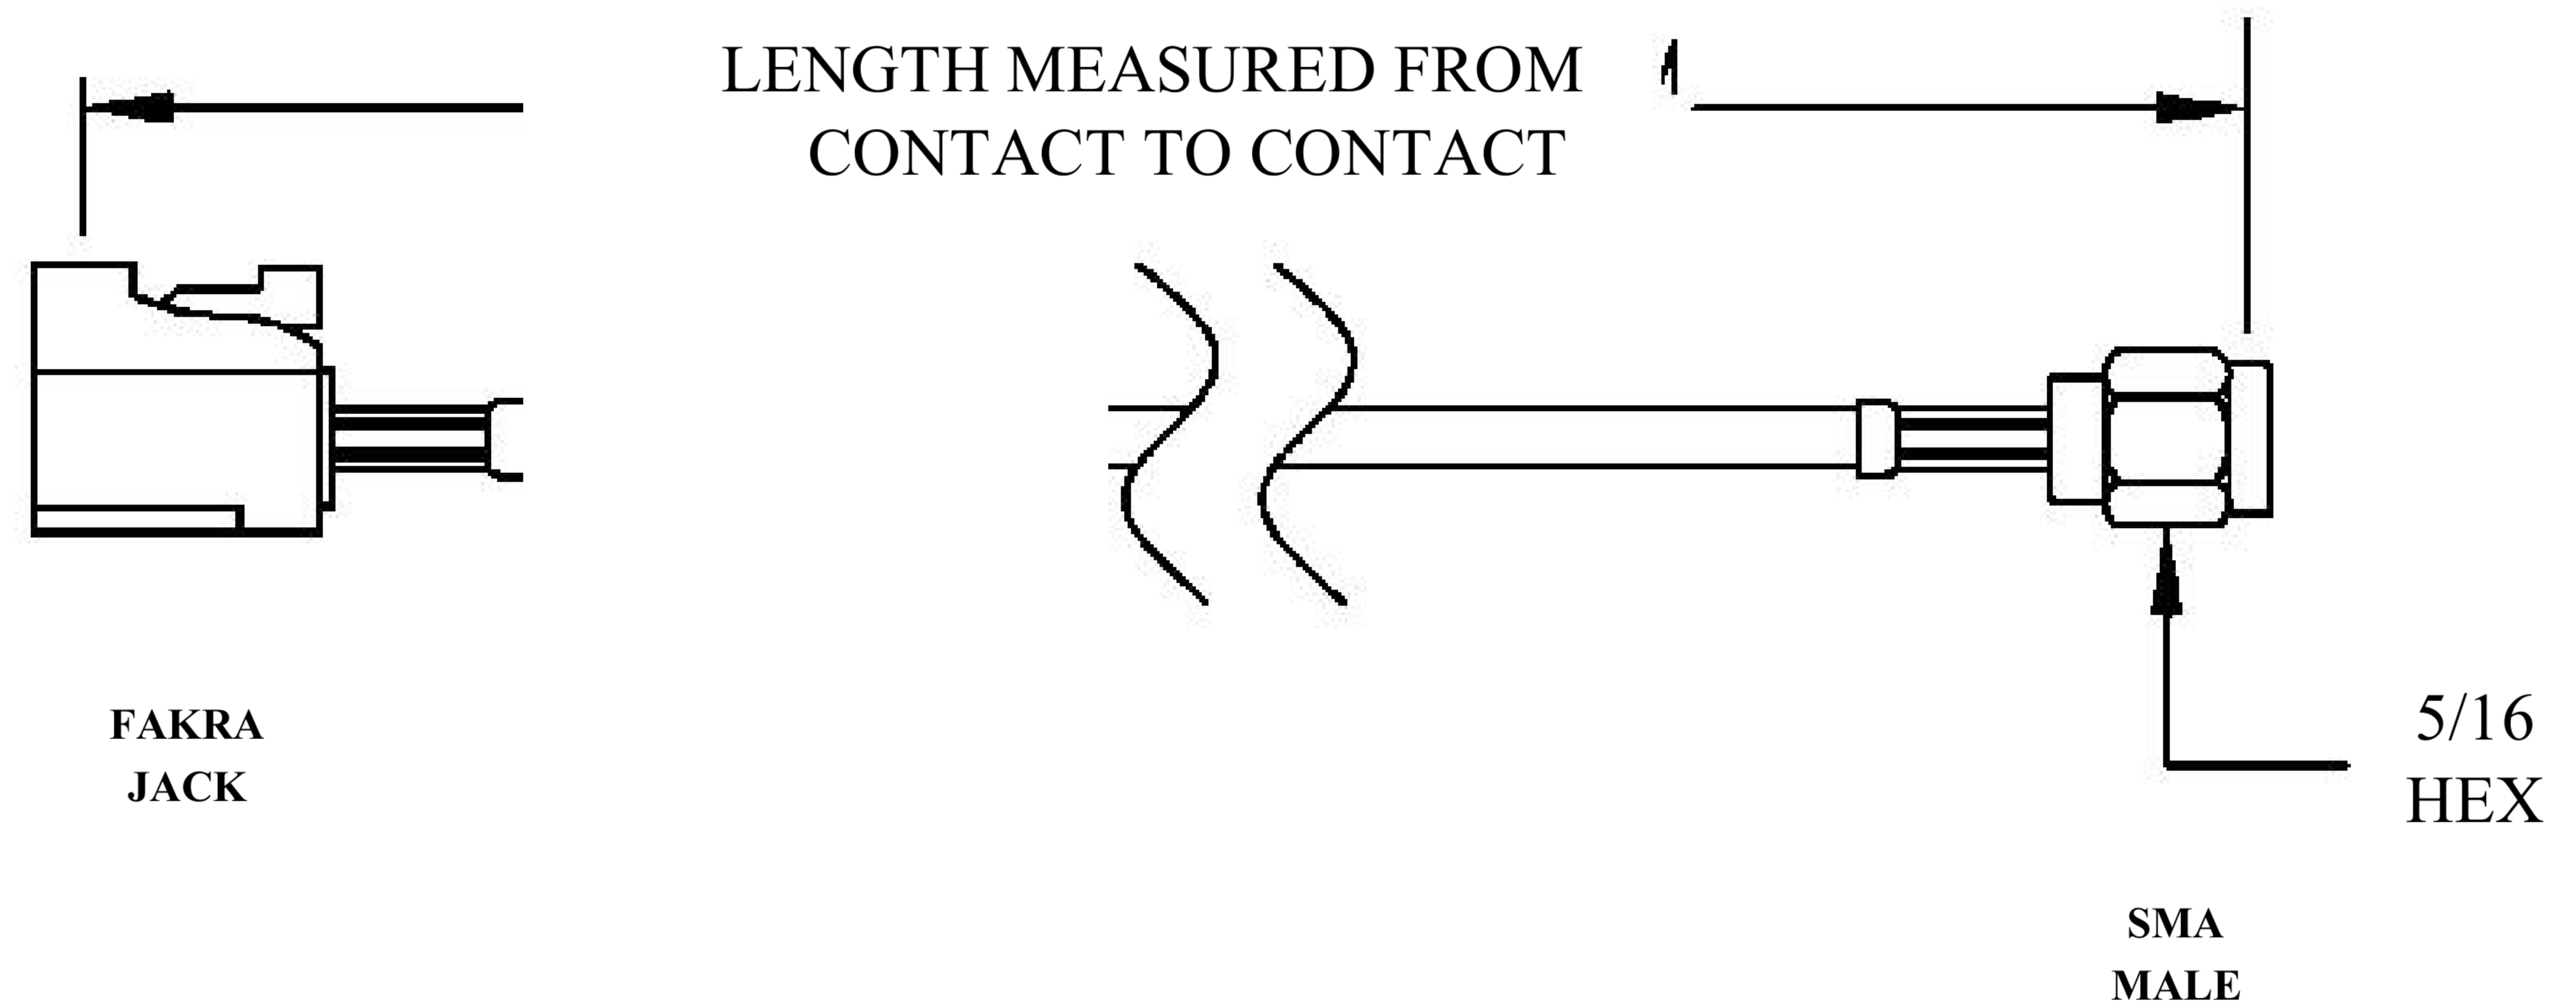

COMPONENTS	IMPEDANCE
FAKRAJACK	50 OHM
SMA MALE	50 OHM
ET-C100	50 OHM

Standard Lengths	
-12	12"
-24	24"
-36	36"
-48	48"
-60	60"
-XXX	Custom Length in Inches

Part Configurator			
1. Replace Y with code.			
2. Replace XX with length in inches.			
CODING	JACK	COLOR	APPLICATION
A	H	BLACK	RADIO WITH PHANTOM SUPPLY
B	H	WHITE	RADIO WITHOUT PHANTOM SUPPLY
C	D	BLUE	GPS: TELEMATICS OR NAVIGATION
D	D	BORDEAUX	GSM: CELLULAR PHONE
H	T	VIOLET	GPS: TELEMATICS AND NAVIGATION
I	R	BEIGE	BLUETOOTH
K	H	CURRY	RADIO WITH IF OUTPUT (ANTENNA DIVERSITY)
Z	R	WATER BLUE	NEUTRAL CODING

DWG TITLE	ET22565	DES_	sma-male-to-bordeaux-fakra-jack-cable-12-inch-length-using-pe-c100-lsz-h-coax-0022565
-----------	---------	------	---

SIZE A | FSCM NO. 53919 | CAD FILE 073102 | SCALE N/A | 127