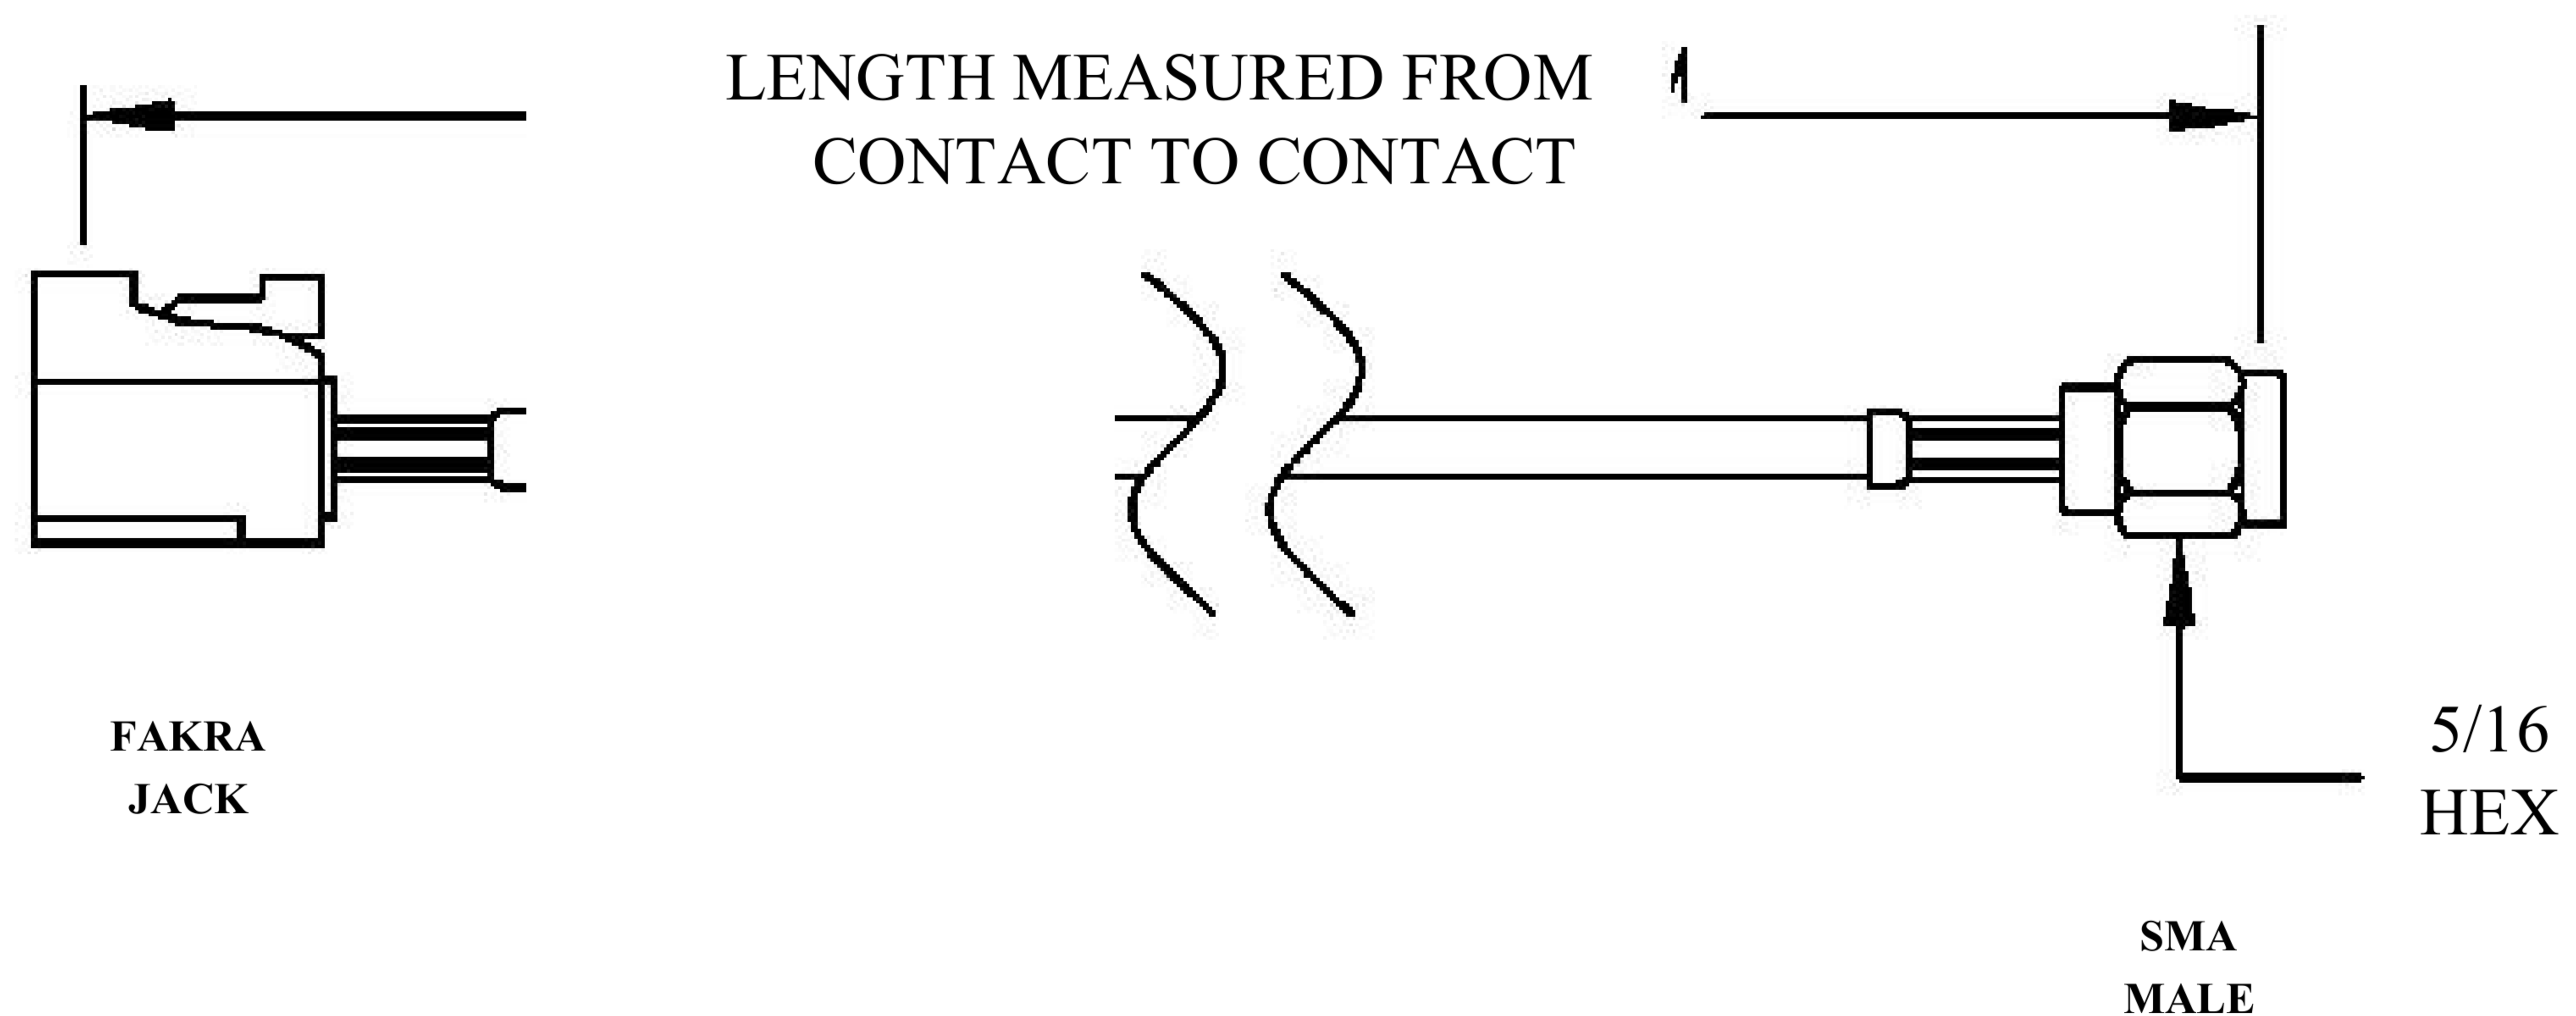

COMPONENTS	IMPEDANCE
FAKRAJACK	50 OHM
SMA MALE	50 OHM
ET-C100	50 OHM

Standard Lengths	
-12	12"
-24	24"
-36	36"
-48	48"
-60	60"
-XXX	Custom Length in Inches

Part Configurator			
1. Replace Y with code.			
2. Replace XX with length in inches.			
CODING	JACK	COLOR	APPLICATION
A	H	BLACK	RADIO WITH PHANTOM SUPPLY
B	H	WHITE	RADIO WITHOUT PHANTOM SUPPLY
C	H	BLUE	GPS: TELEMATICS OR NAVIGATION
D	H	BORDEAUX	GSM: CELLULAR PHONE
H	T	VIOLET	GPS: TELEMATICS AND NAVIGATION
I	R	BEIGE	BLUETOOTH
K	H	CURRY	RADIO WITH IF OUTPUT (ANTENNA DIVERSITY)
Z	R	WATER BLUE	NEUTRAL CODING

**COAXIAL & FIBER OPTICS**

DWG TITLE	ET22566	DES_	sma-male-to-bordeaux-fakra-jack-cable-12-inch-length-using-pe-c100-lsz-h-coax-0022565
-----------	---------	------	---

SIZE A | **FSCM NO. 53919** | CAD FILE 073102 | SCALE N/A | 127