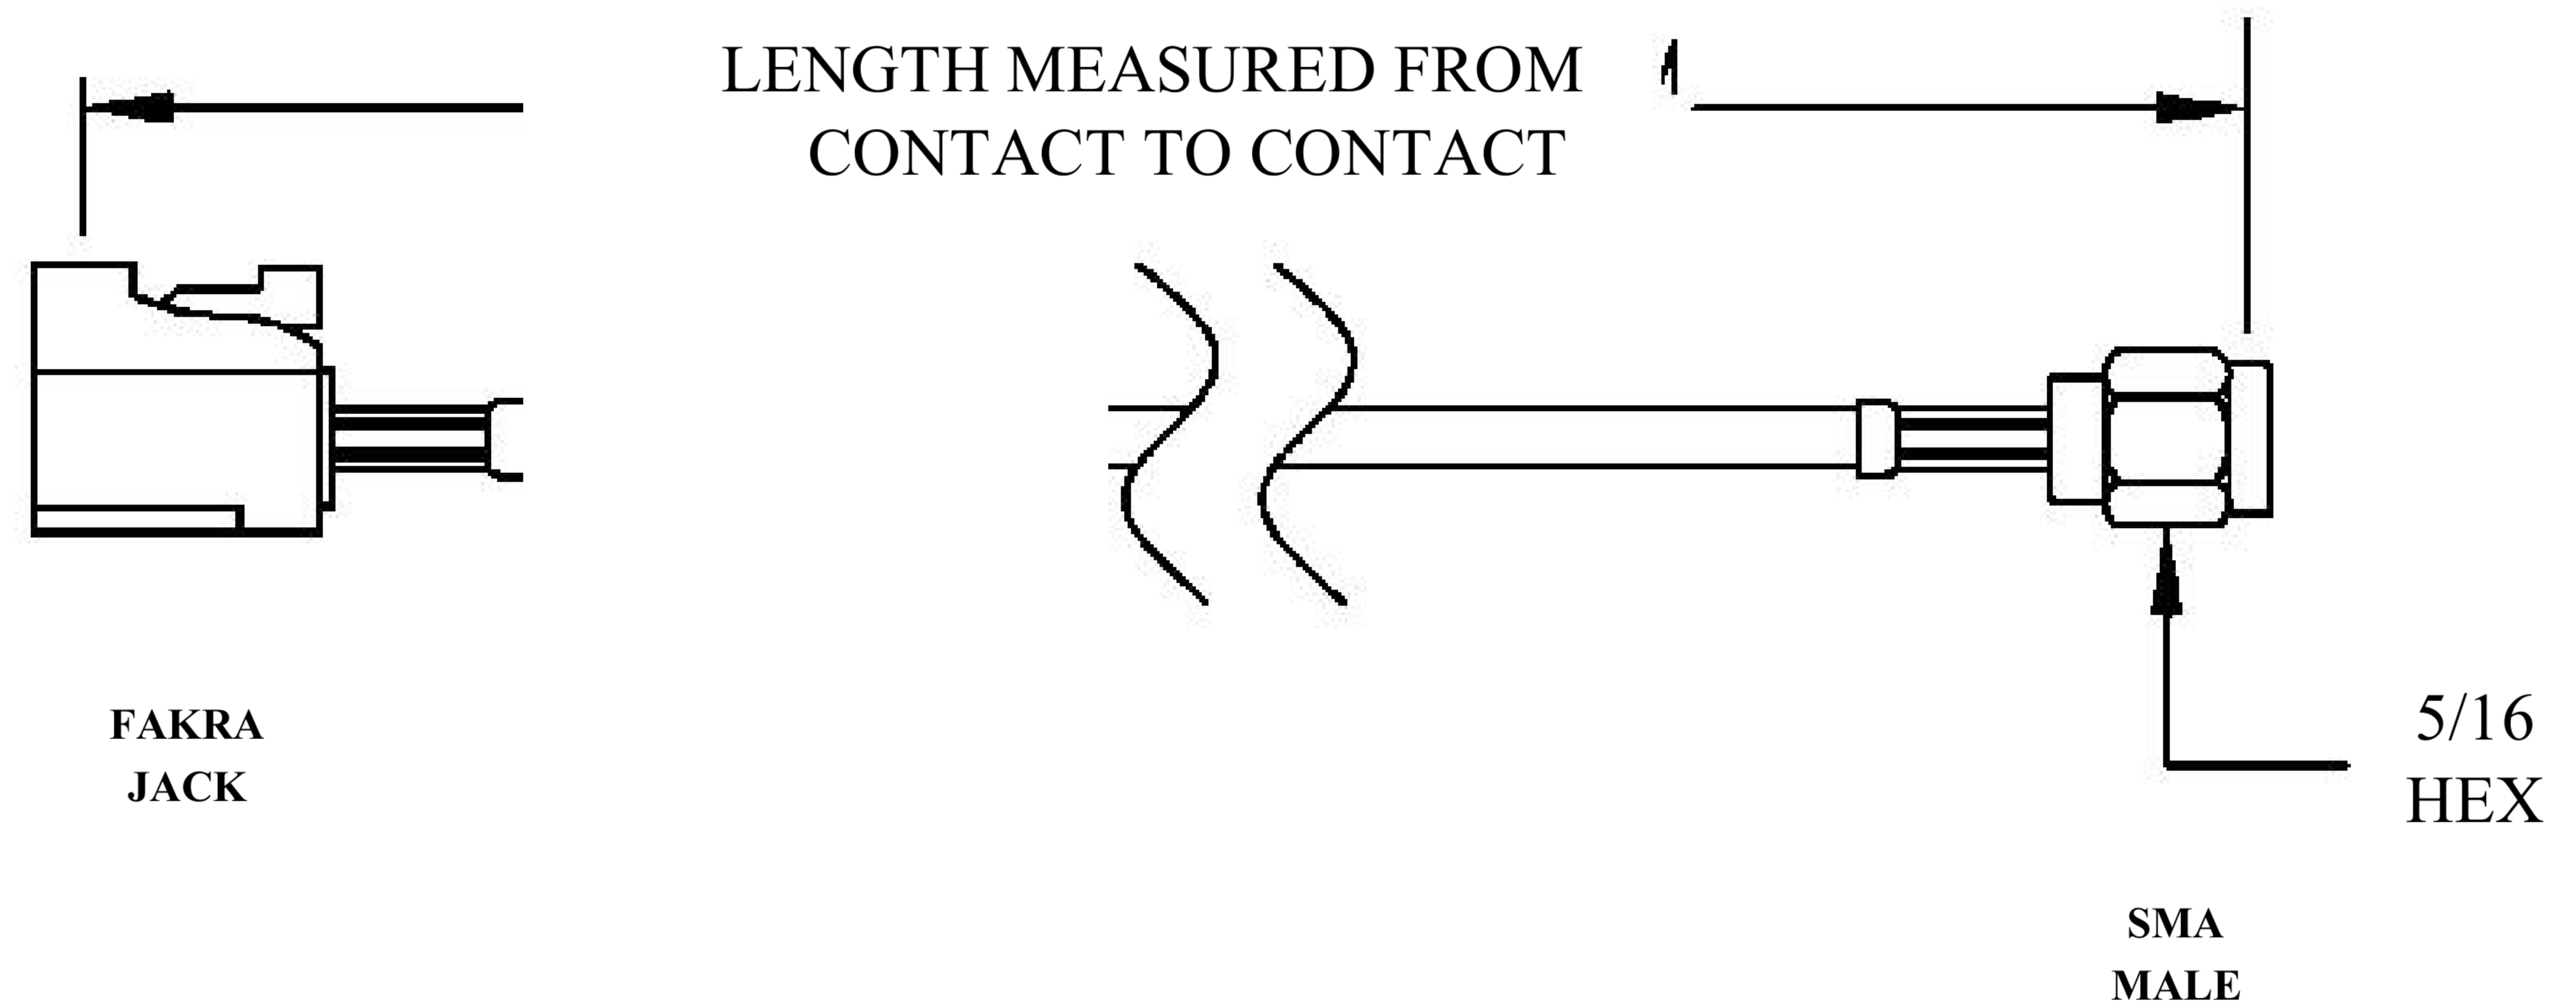

COMPONENTS	IMPEDANCE
FAKRAJACK	50 OHM
SMA MALE	50 OHM
ET-C100	50 OHM

Standard Lengths	
-12	12"
-24	24"
-36	36"
-48	48"
-60	60"
-XXX	Custom Length in Inches

Part Configurator			
1. Replace Y with code.			
2. Replace XX with length in inches.			
CODING	JACK	COLOR	APPLICATION
A	H	BLACK	RADIO WITH PHANTOM SUPPLY
B	H	WHITE	RADIO WITHOUT PHANTOM SUPPLY
C	H	BLUE	GPS: TELEMATICS OR NAVIGATION
D	H	BORDEAUX	GSM: CELLULAR PHONE
H	T	VIOLET	GPS: TELEMATICS AND NAVIGATION
I	R	BEIGE	BLUETOOTH
K	H	CURRY	RADIO WITH IF OUTPUT (ANTENNA DIVERSITY)
Z	R	WATER BLUE	NEUTRAL CODING

DWG TITLE	ET22567	DES_	sma-male-to-bordeaux-fakra-jack-cable-12-inch-length-using-pe-c100-lsz-h-coax-0022565
-----------	---------	------	---

SIZE A | FSCM NO. 53919 | CAD FILE 073102 | SCALE N/A | 127