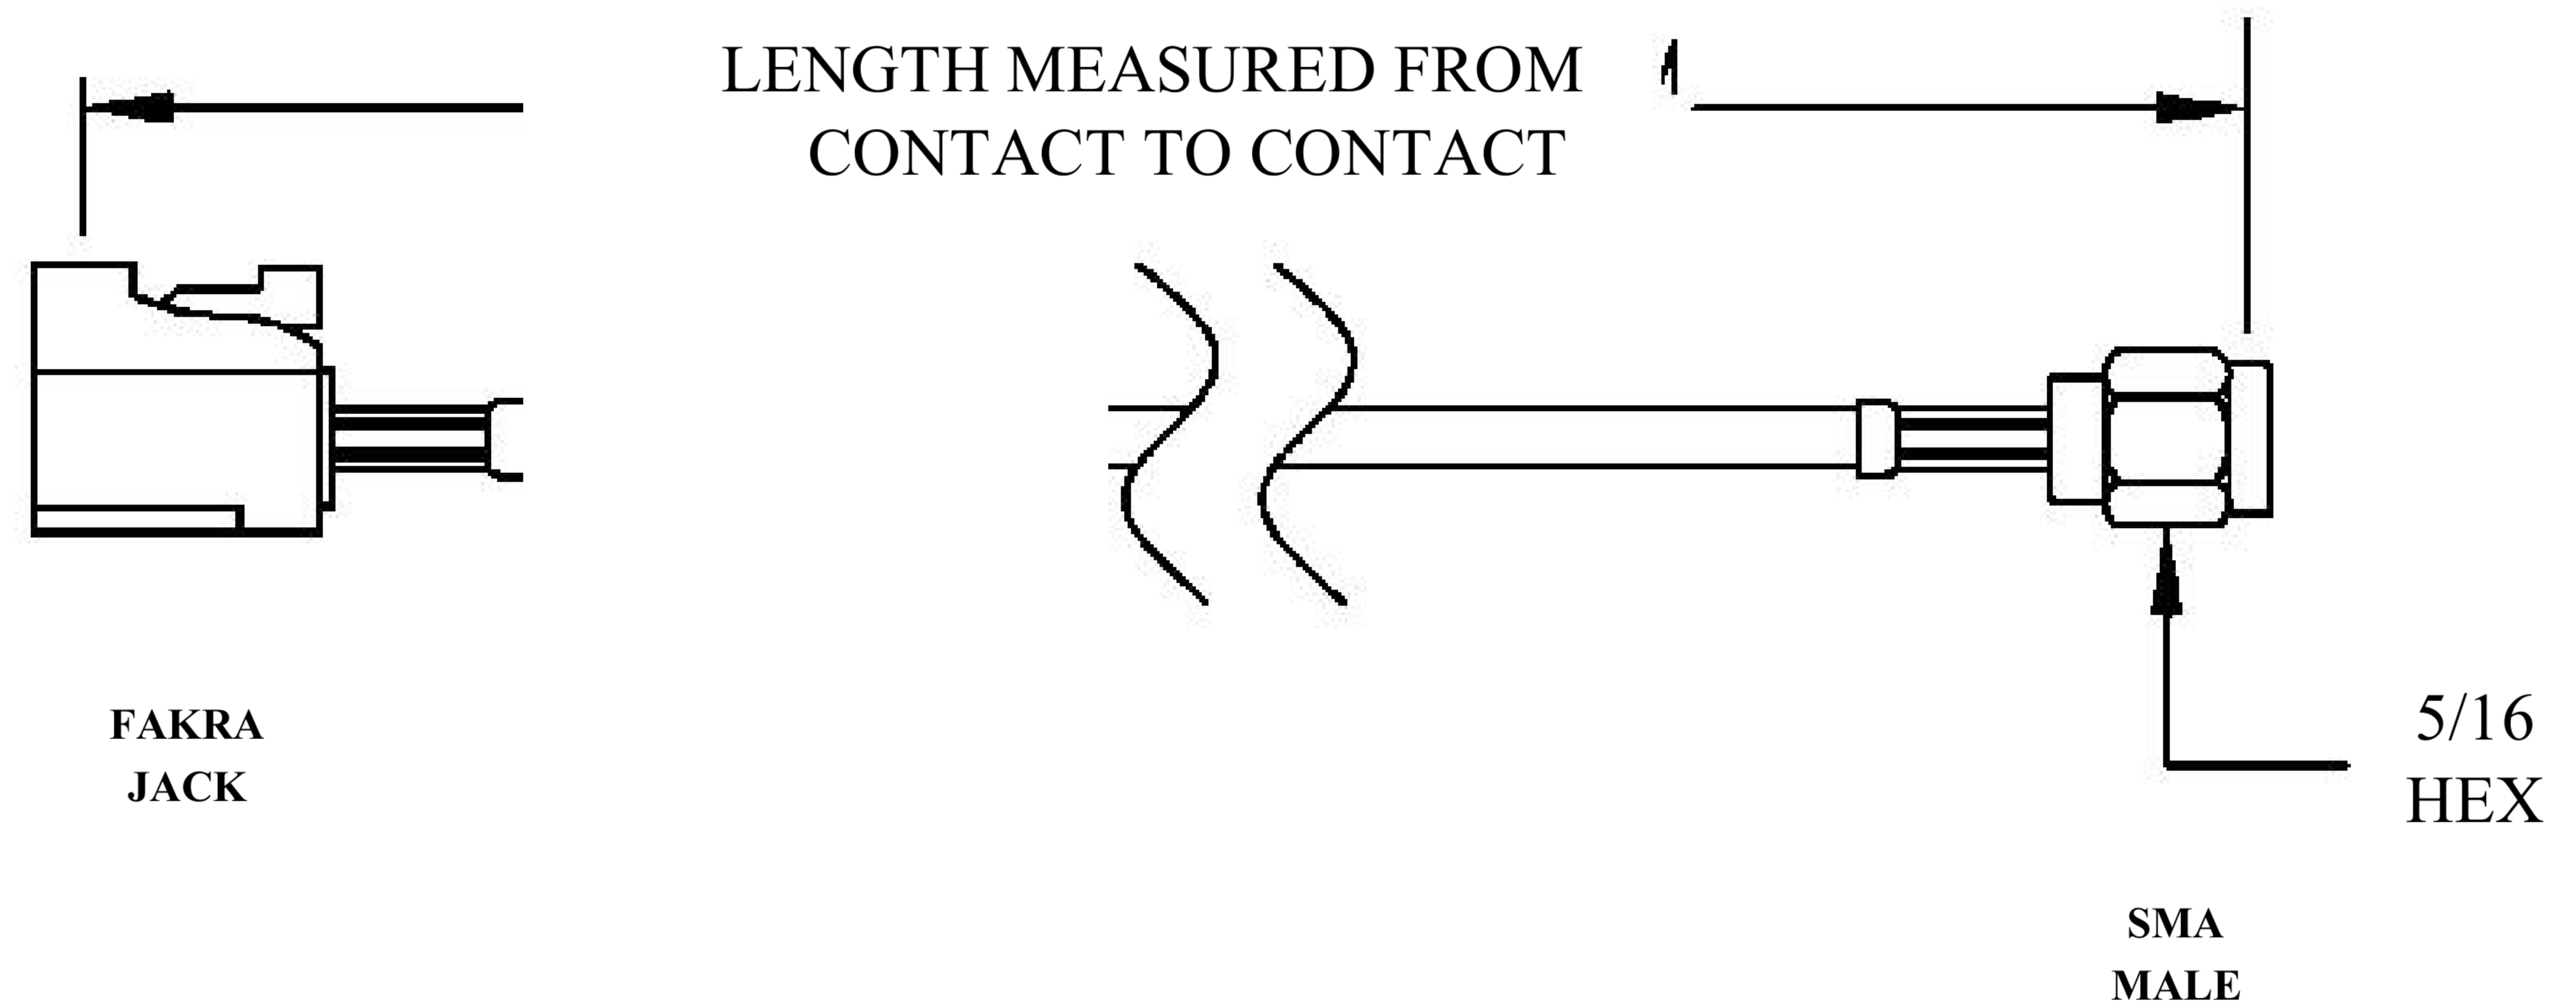

COMPONENTS	IMPEDANCE
FAKRAJACK	50 OHM
SMA MALE	50 OHM
ET-C100	50 OHM

Standard Lengths	
-12	12"
-24	24"
-36	36"
-48	48"
-60	60"
-XXX	Custom Length in Inches

Part Configurator			
1. Replace Y with code.			
2. Replace XX with length in inches.			
CODING	JACK	COLOR	APPLICATION
A	H	BLACK	RADIO WITH PHANTOM SUPPLY
B	H	WHITE	RADIO WITHOUT PHANTOM SUPPLY
C	H	BLUE	GPS: TELEMATICS OR NAVIGATION
D	H	BORDEAUX	GSM: CELLULAR PHONE
H	T	VIOLET	GPS: TELEMATICS AND NAVIGATION
I	R	BEIGE	BLUETOOTH
K	H	CURRY	RADIO WITH IF OUTPUT (ANTENNA DIVERSITY)
Z	R	WATER BLUE	NEUTRAL CODING

DWG TITLE	ET22568	DES_	sma-male-to-bordeaux-fakra-jack-cable-12-inch-length-using-pe-c100-lsz-h-coax-0022565
-----------	---------	------	---

SIZE A | FSCM NO. 53919 | CAD FILE 073102 | SCALE N/A | 127