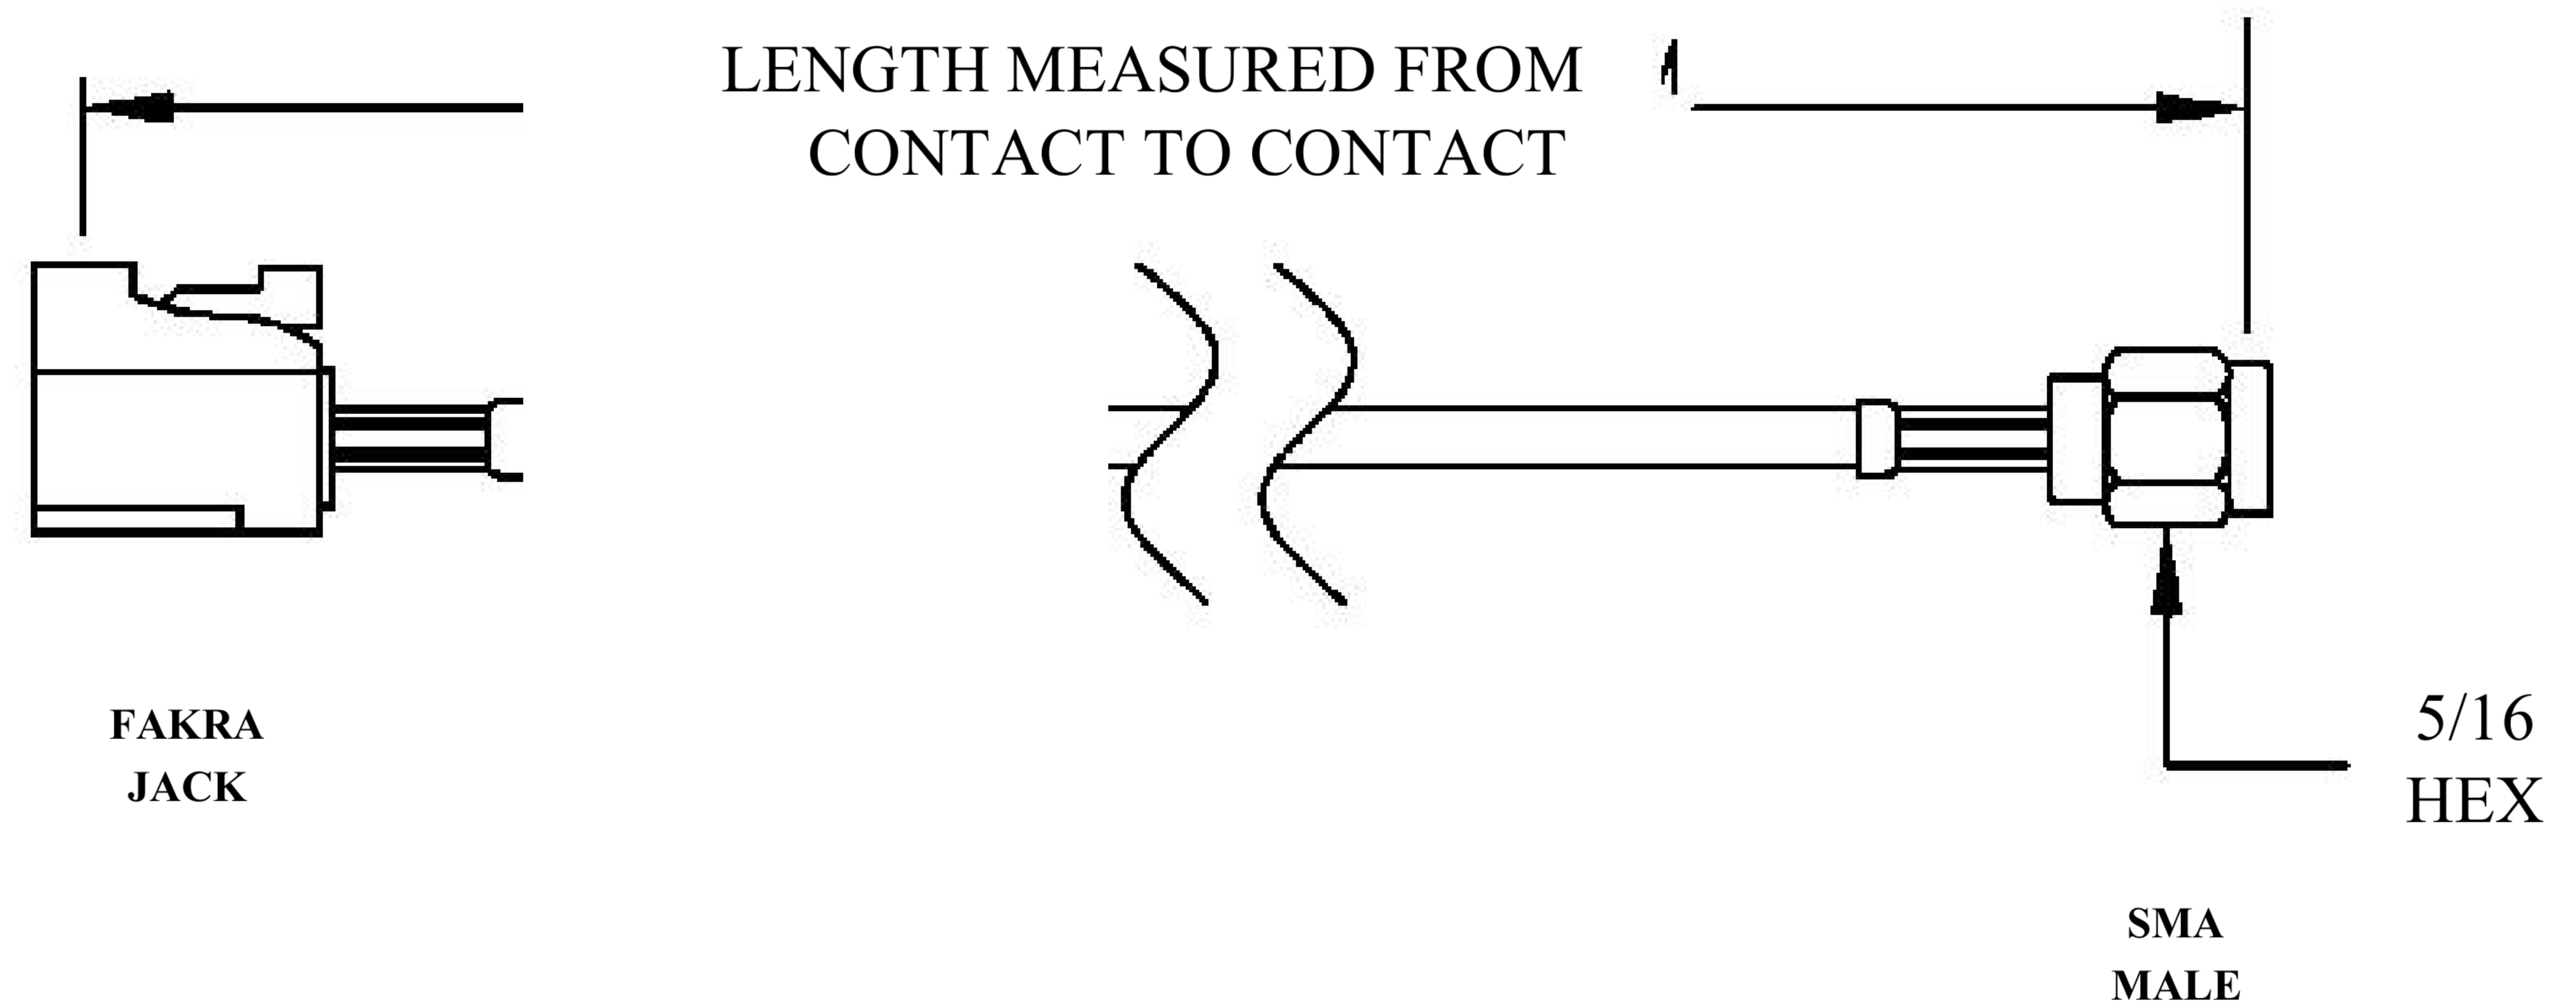

COMPONENTS	IMPEDANCE
FAKRAJACK	50 OHM
SMA MALE	50 OHM
ET-C100	50 OHM

Standard Lengths	
-12	12"
-24	24"
-36	36"
-48	48"
-60	60"
-XXX	Custom Length in Inches

Part Configurator			
1. Replace Y with code.			
2. Replace XX with length in inches.			
CODING	JACK	COLOR	APPLICATION
A	H	BLACK	RADIO WITH PHANTOM SUPPLY
B	H	WHITE	RADIO WITHOUT PHANTOM SUPPLY
C	H	BLUE	GPS: TELEMATICS OR NAVIGATION
D	H	BORDEAUX	GSM: CELLULAR PHONE
H	T	VIOLET	GPS: TELEMATICS AND NAVIGATION
I	R	BEIGE	BLUETOOTH
K	H	CURRY	RADIO WITH IF OUTPUT (ANTENNA DIVERSITY)
Z	R	WATER BLUE	NEUTRAL CODING

DWG TITLE	ET22569	DES_	sma-male-to-bordeaux-fakra-jack-cable-12-inch-length-using-pe-c100-lsz-h-coax-0022565
-----------	---------	------	---------------------------------------------------------------------------------------