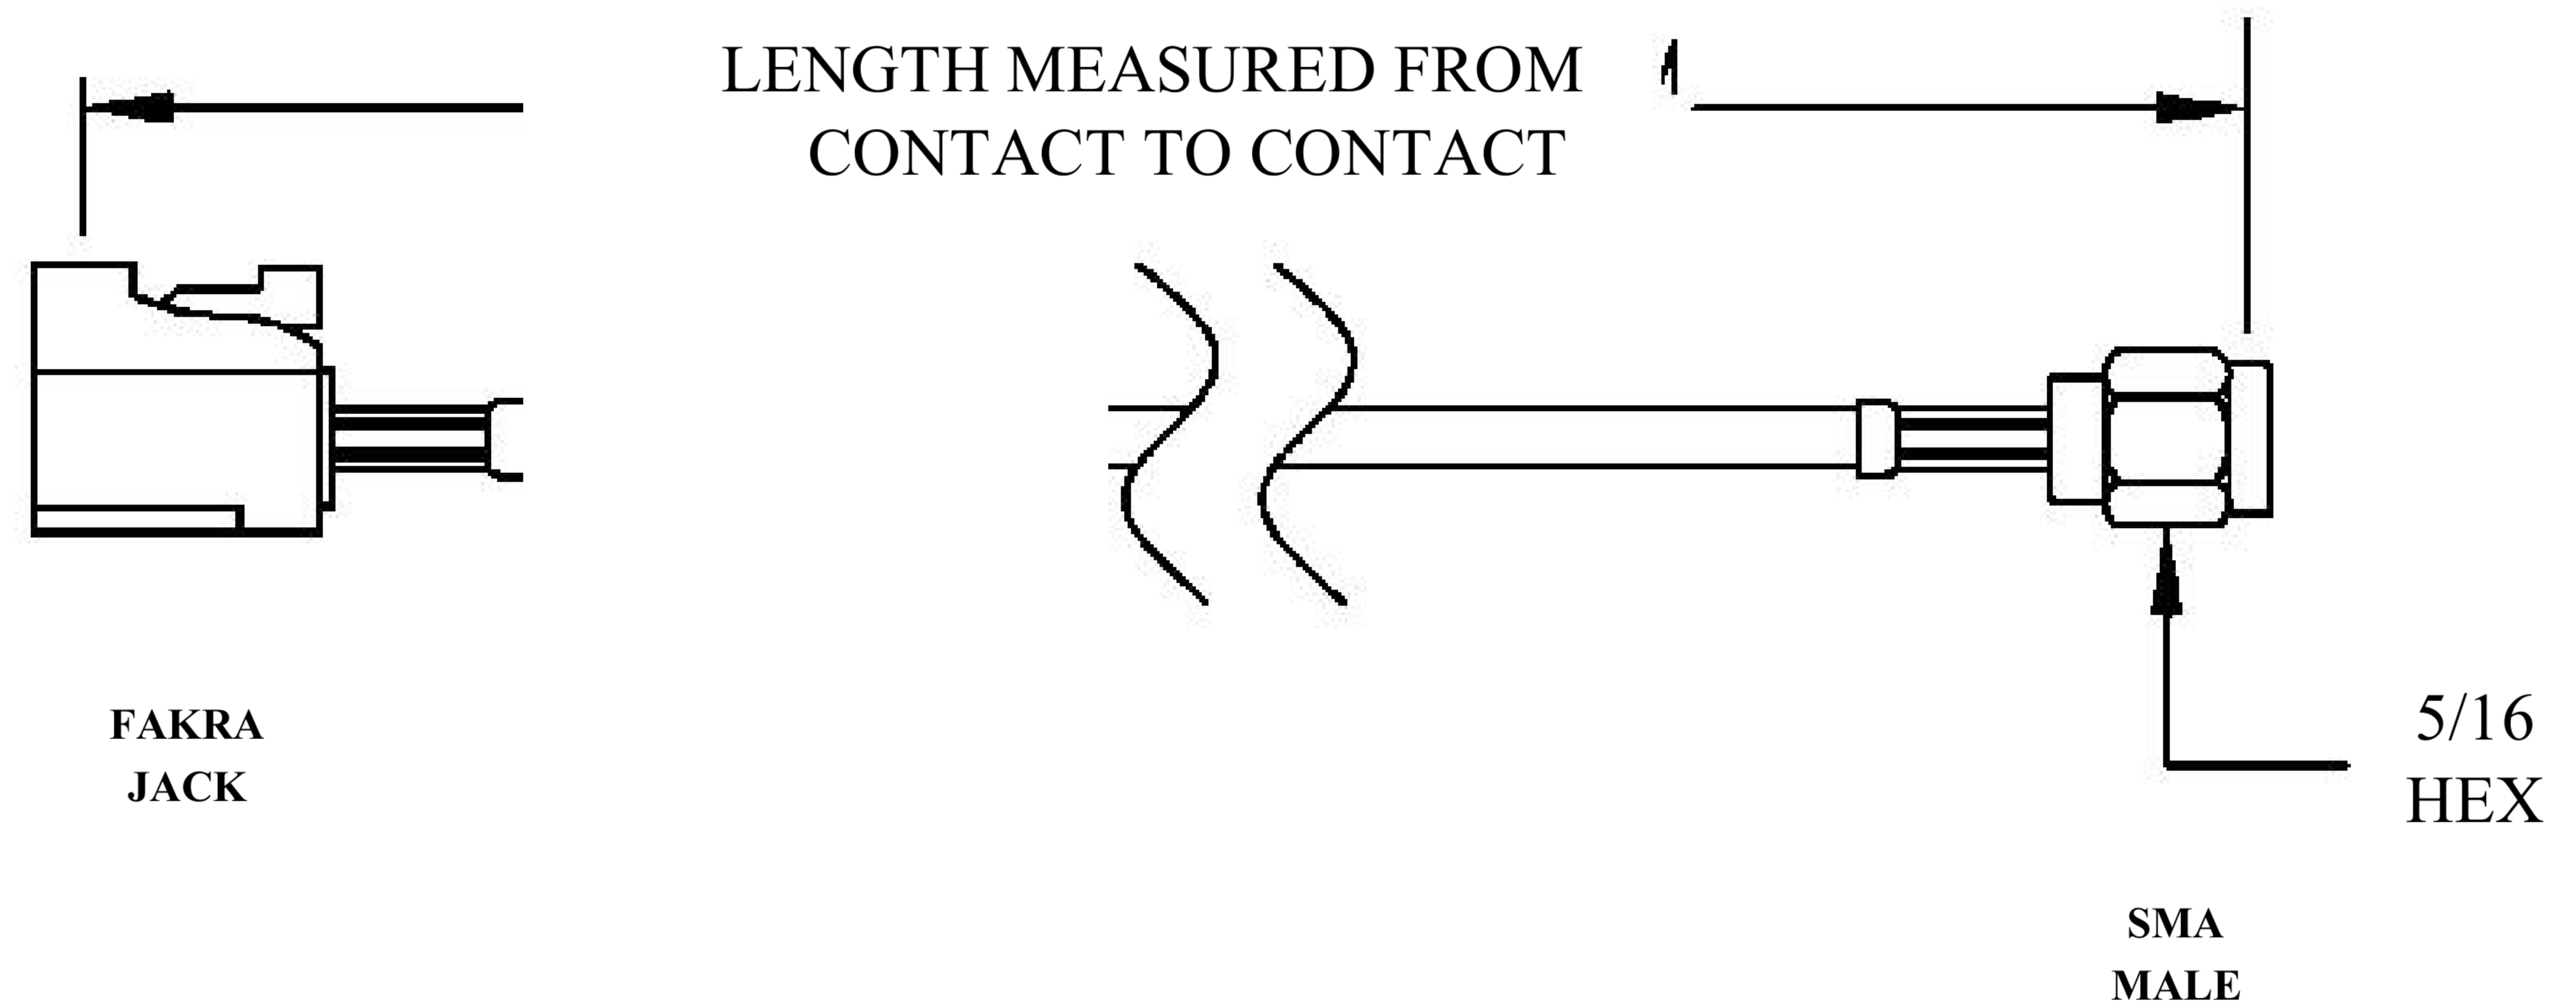

COMPONENTS	IMPEDANCE
FAKRAJACK	50 OHM
SMA MALE	50 OHM
ET-C100	50 OHM

Standard Lengths	
-12	12"
-24	24"
-36	36"
-48	48"
-60	60"
-XXX	Custom Length in Inches

Part Configurator			
1. Replace Y with code.			
2. Replace XX with length in inches.			
CODING	JACK	COLOR	APPLICATION
A	H	BLACK	RADIO WITH PHANTOM SUPPLY
B	H	WHITE	RADIO WITHOUT PHANTOM SUPPLY
C		BLUE	GPS: TELEMATICS OR NAVIGATION
D		BORDEAUX	GSM: CELLULAR PHONE
H	T	VIOLET	GPS: TELEMATICS AND NAVIGATION
I	R	BEIGE	BLUETOOTH
K	H	CURRY	RADIO WITH IF OUTPUT (ANTENNA DIVERSITY)
Z	R	WATER BLUE	NEUTRAL CODING

DWG TITLE	ET22570	DES_	sma-male-to-violet-fakra-jack-cable-12-inch-length-using-pe-c100-lszh-coax-0022570
-----------	---------	------	--

SIZE A | FSCM NO. 53919 | CAD FILE 073102 | SCALE N/A | 127

NOTES: