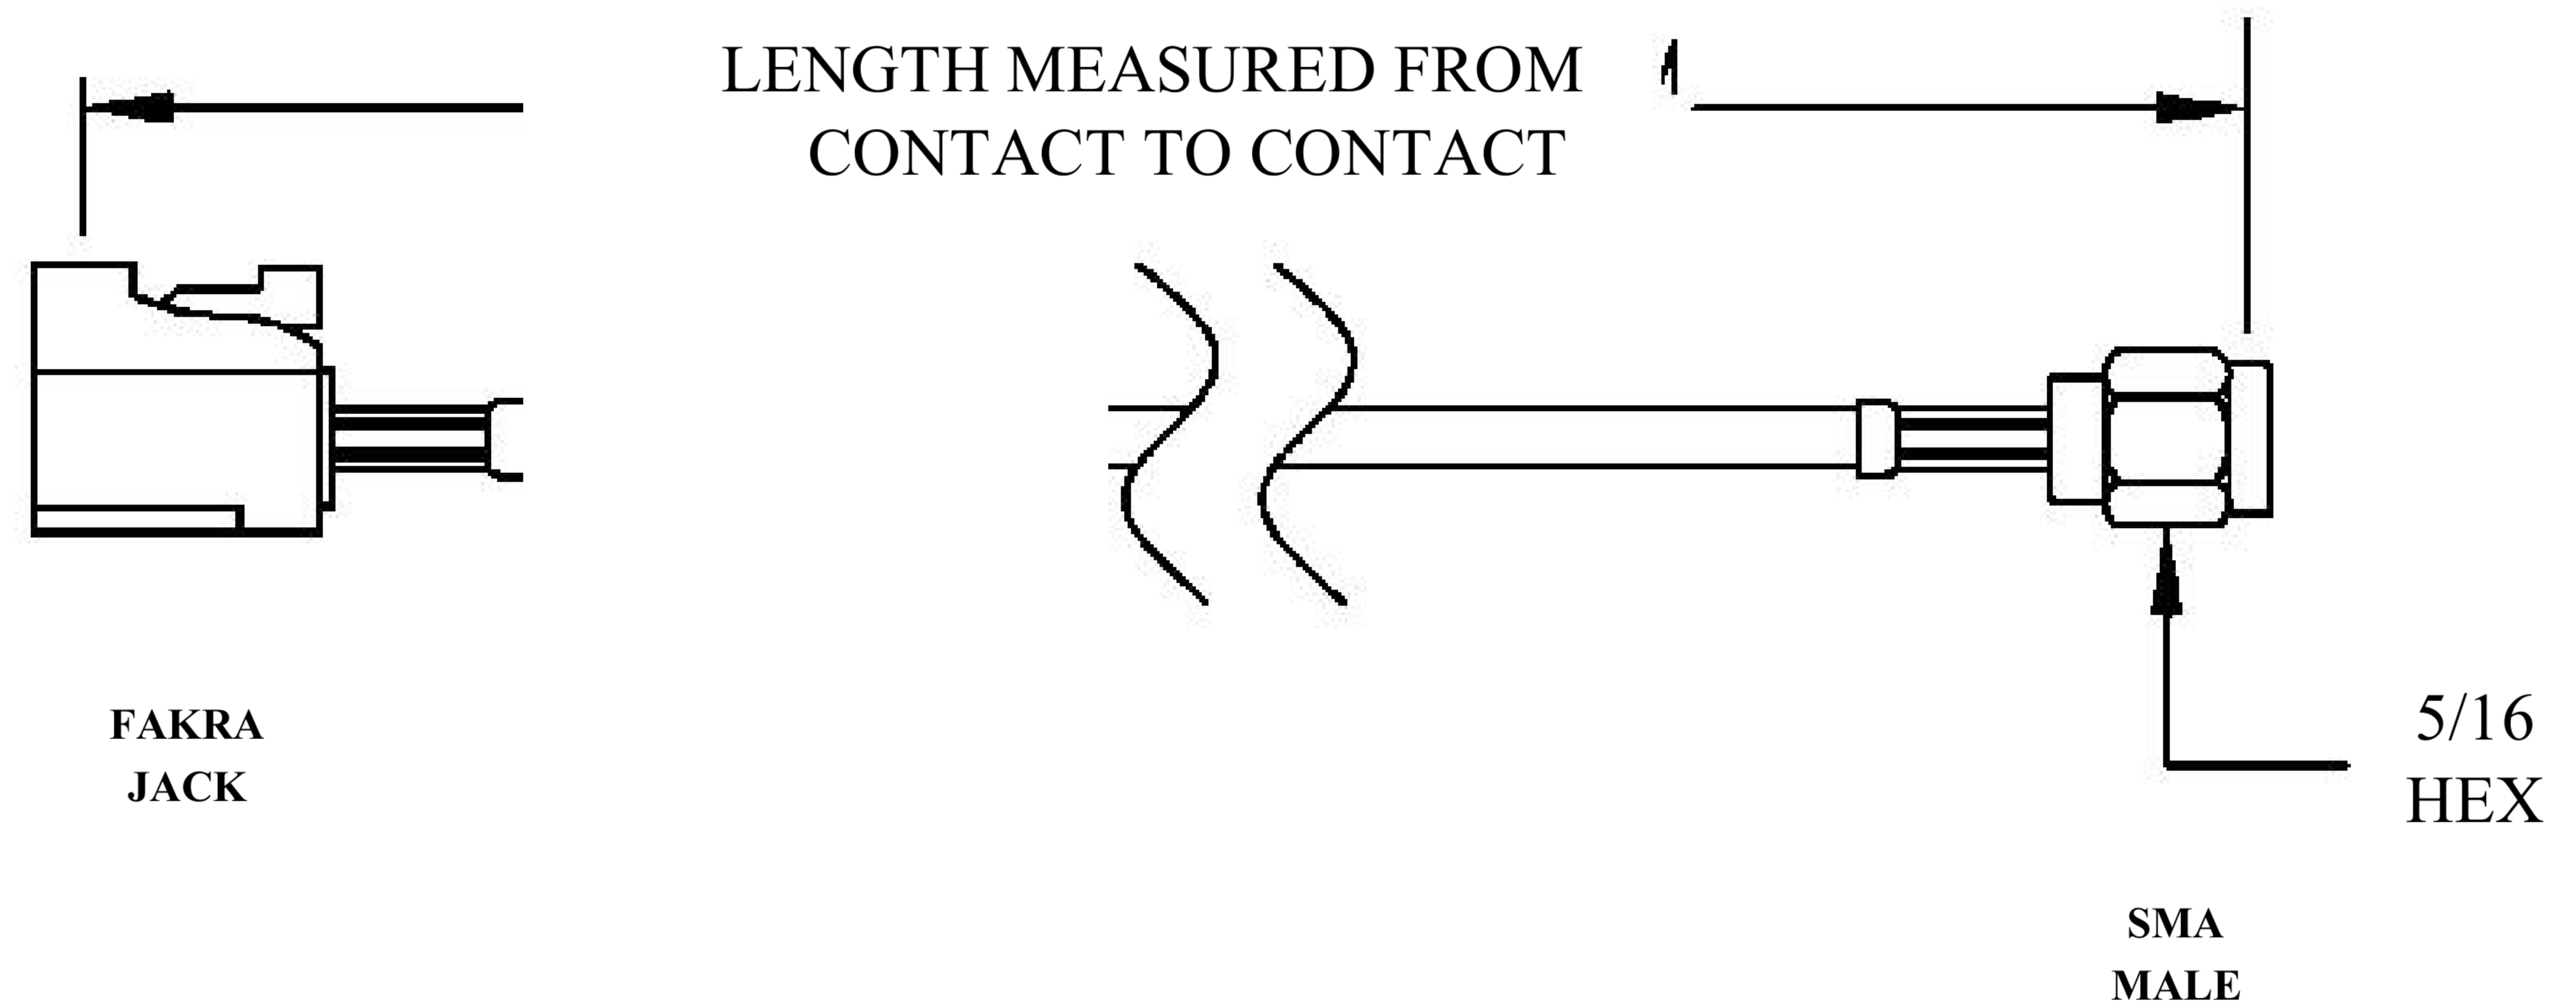

COMPONENTS	IMPEDANCE
FAKRAJACK	50 OHM
SMA MALE	50 OHM
ET-C100	50 OHM

Standard Lengths	
-12	12"
-24	24"
-36	36"
-48	48"
-60	60"
-XXX	Custom Length in Inches

Part Configurator			
1. Replace Y with code.			
2. Replace XX with length in inches.			
CODING	JACK	COLOR	APPLICATION
A	H	BLACK	RADIO WITH PHANTOM SUPPLY
B	H	WHITE	RADIO WITHOUT PHANTOM SUPPLY
C		BLUE	GPS: TELEMATICS OR NAVIGATION
D		BORDEAUX	GSM: CELLULAR PHONE
H	T	VIOLET	GPS: TELEMATICS AND NAVIGATION
I	R	BEIGE	BLUETOOTH
K	H	CURRY	RADIO WITH IF OUTPUT (ANTENNA DIVERSITY)
Z	R	WATER BLUE	NEUTRAL CODING

#### COAXIAL & FIBER OPTICS

DWG TITLE	ET22571	DES_	sma-male-to-violet-fakra-jack-cable-12-inch-length-using-pe-c100-lszh-coax-0022570
-----------	---------	------	--

SIZE A | FSCM NO. 53919 | CAD FILE 073102 | SCALE N/A | 127