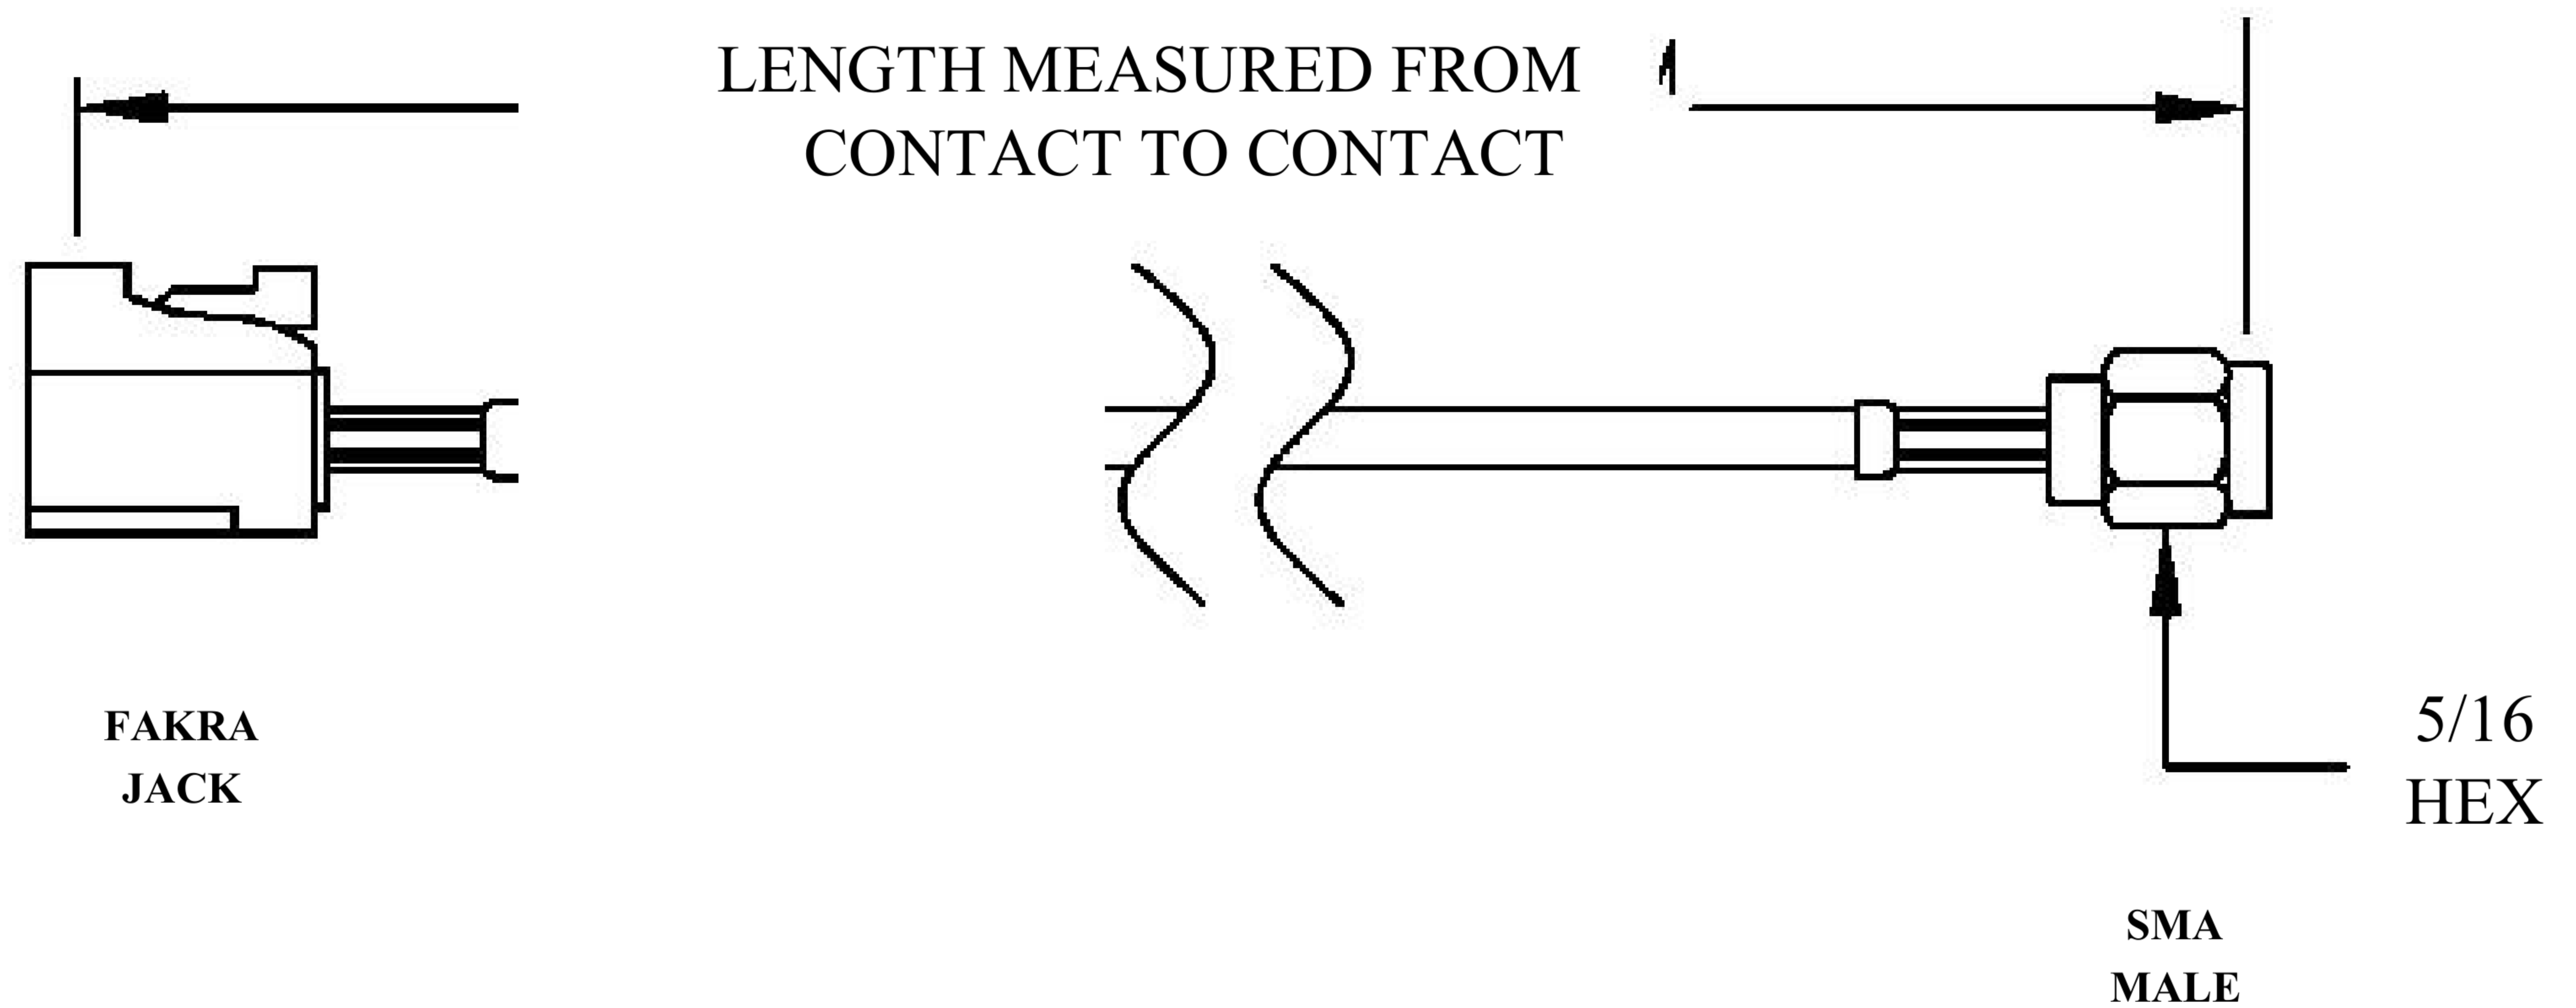

COMPONENTS	IMPEDANCE
FAKRAJACK	50 OHM
SMA MALE	50 OHM
ET-C100	50 OHM

Standard Lengths	
-12	12"
-24	24"
-36	36"
-48	48"
-60	60"
-XXX	Custom Length in Inches

Part Configurator			
1. Replace Y with code.			
2. Replace XX with length in inches.			
CODING	JACK	COLOR	APPLICATION
A	H	BLACK	RADIO WITH PHANTOM SUPPLY
B	H	WHITE	RADIO WITHOUT PHANTOM SUPPLY
C		BLUE	GPS: TELEMATICS OR NAVIGATION
D		BORDEAUX	GSM: CELLULAR PHONE
H	T	VIOLET	GPS: TELEMATICS AND NAVIGATION
I	R	BEIGE	BLUETOOTH
K	H	CURRY	RADIO WITH IF OUTPUT (ANTENNA DIVERSITY)
Z	R	WATER BLUE	NEUTRAL CODING

DWG TITLE	ET22572	DES_	sma-male-to-violet-fakra-jack-cable-12-inch-length-using-pe-c100-lszh-coax-0022570
SIZE A FSCM NO. 53919 CAD FILE 073102 SCALE N/A			127

NOTES:

- UNLESS OTHERWISE SPECIFIED ALL DIMENSIONS ARE NOMINAL.
- ALL SPECIFICATIONS ARE SUBJECT TO CHANGE WITHOUT NOTICE AT ANY TIME.