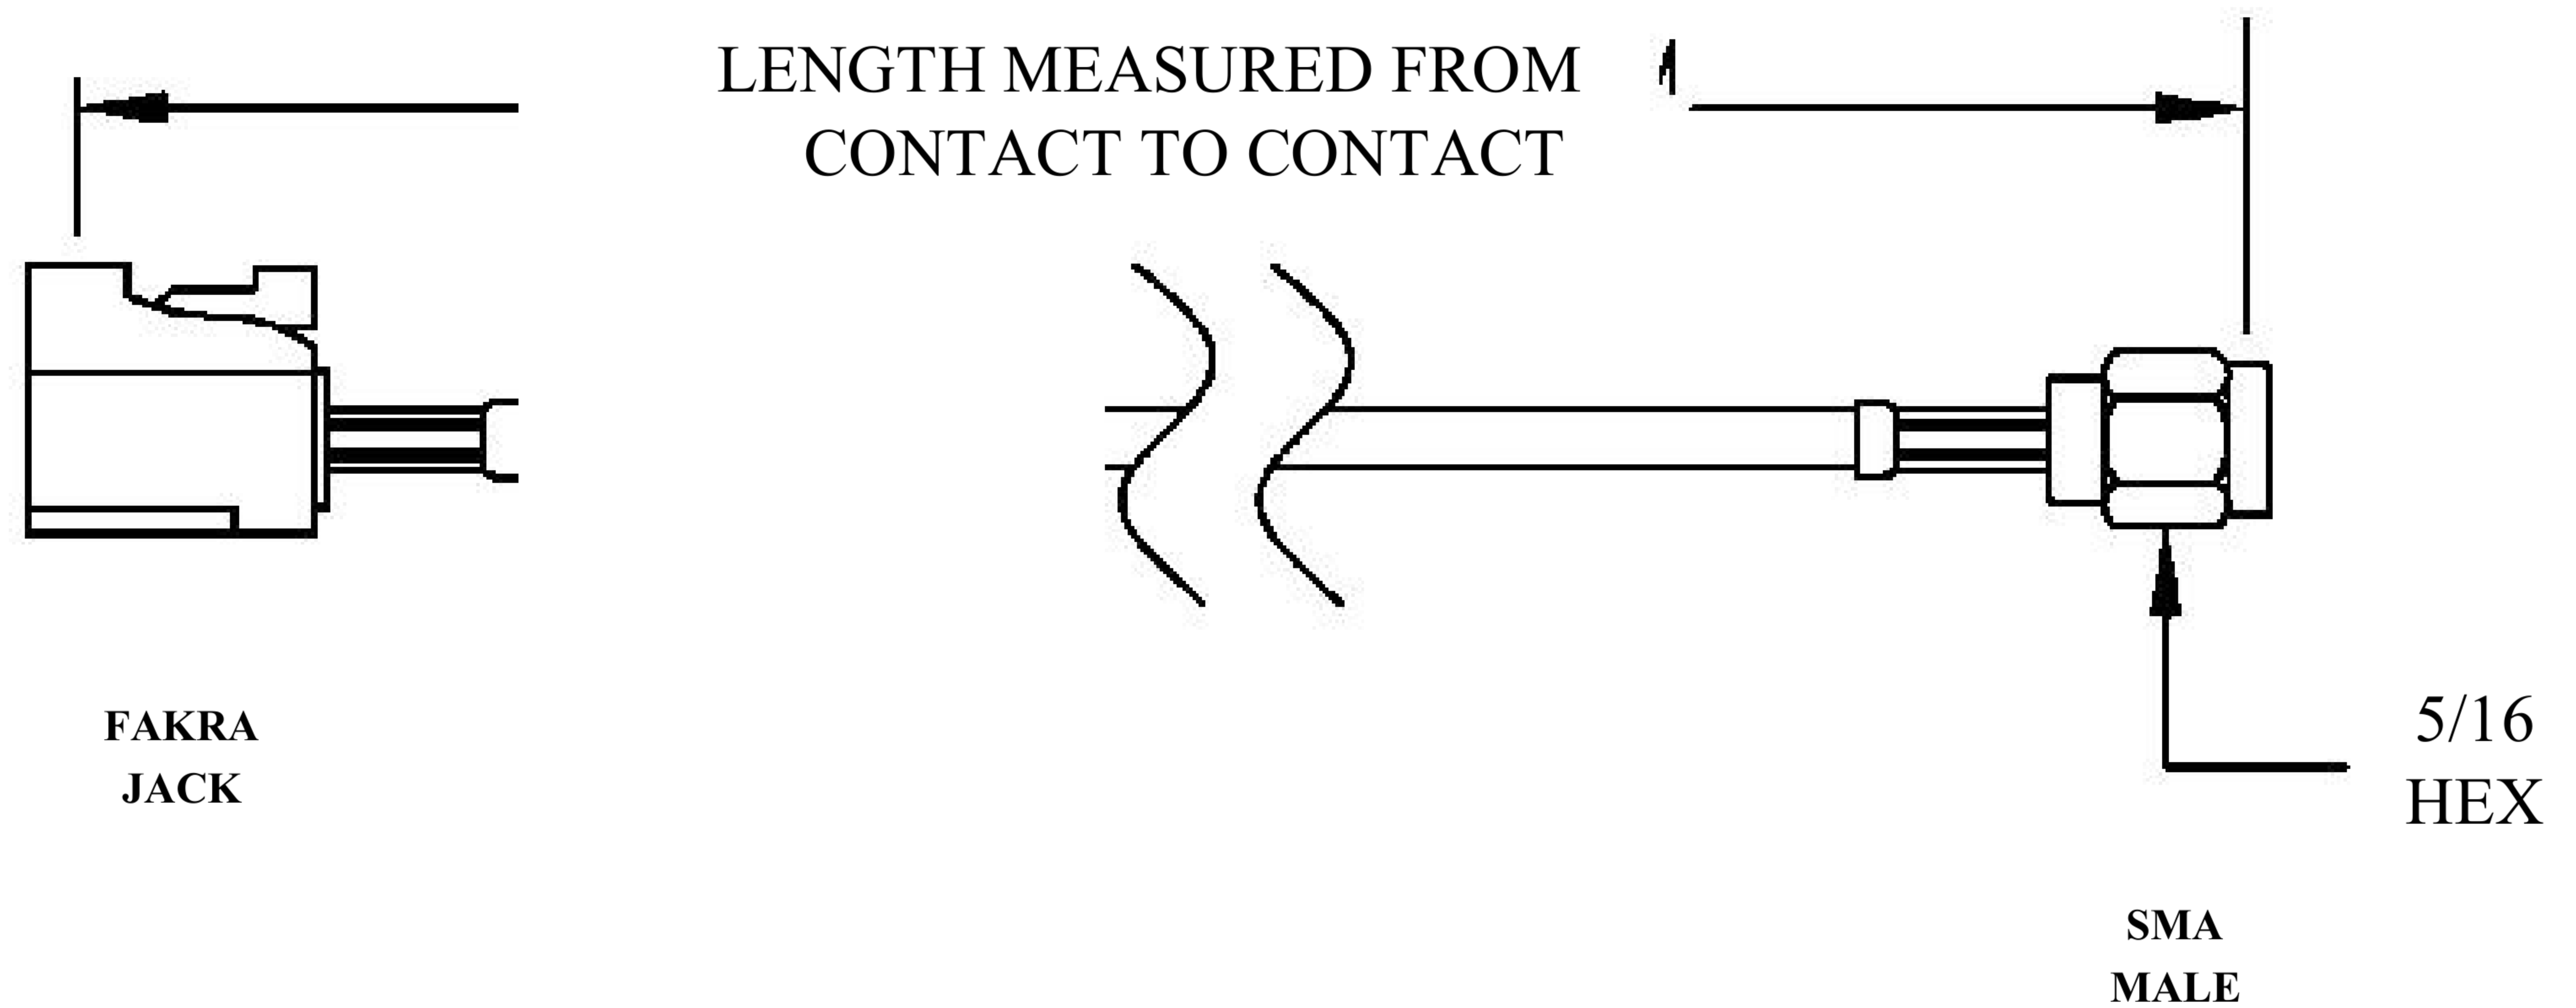

COMPONENTS	IMPEDANCE
FAKRAJACK	50 OHM
SMA MALE	50 OHM
ET-C100	50 OHM

Standard Lengths	
-12	12"
-24	24"
-36	36"
-48	48"
-60	60"
-XXX	Custom Length in Inches

Part Configurator			
1. Replace Y with code.			
2. Replace XX with length in inches.			
CODING	JACK	COLOR	APPLICATION
A	H	BLACK	RADIO WITH PHANTOM SUPPLY
B	H	WHITE	RADIO WITHOUT PHANTOM SUPPLY
C		BLUE	GPS: TELEMATICS OR NAVIGATION
D		BORDEAUX	GSM: CELLULAR PHONE
H	T	VIOLET	GPS: TELEMATICS AND NAVIGATION
I	R	BEIGE	BLUETOOTH
K	H	CURRY	RADIO WITH IF OUTPUT (ANTENNA DIVERSITY)
Z	R	WATER BLUE	NEUTRAL CODING

DWG TITLE	ET22573	DES_	sma-male-to-violet-fakra-jack-cable-12-inch-length-using-pe-c100-lszh-coax-0022570
-----------	---------	------	--

SIZE A | FSCM NO. 53919 | CAD FILE 073102 | SCALE N/A | 127

NOTES: