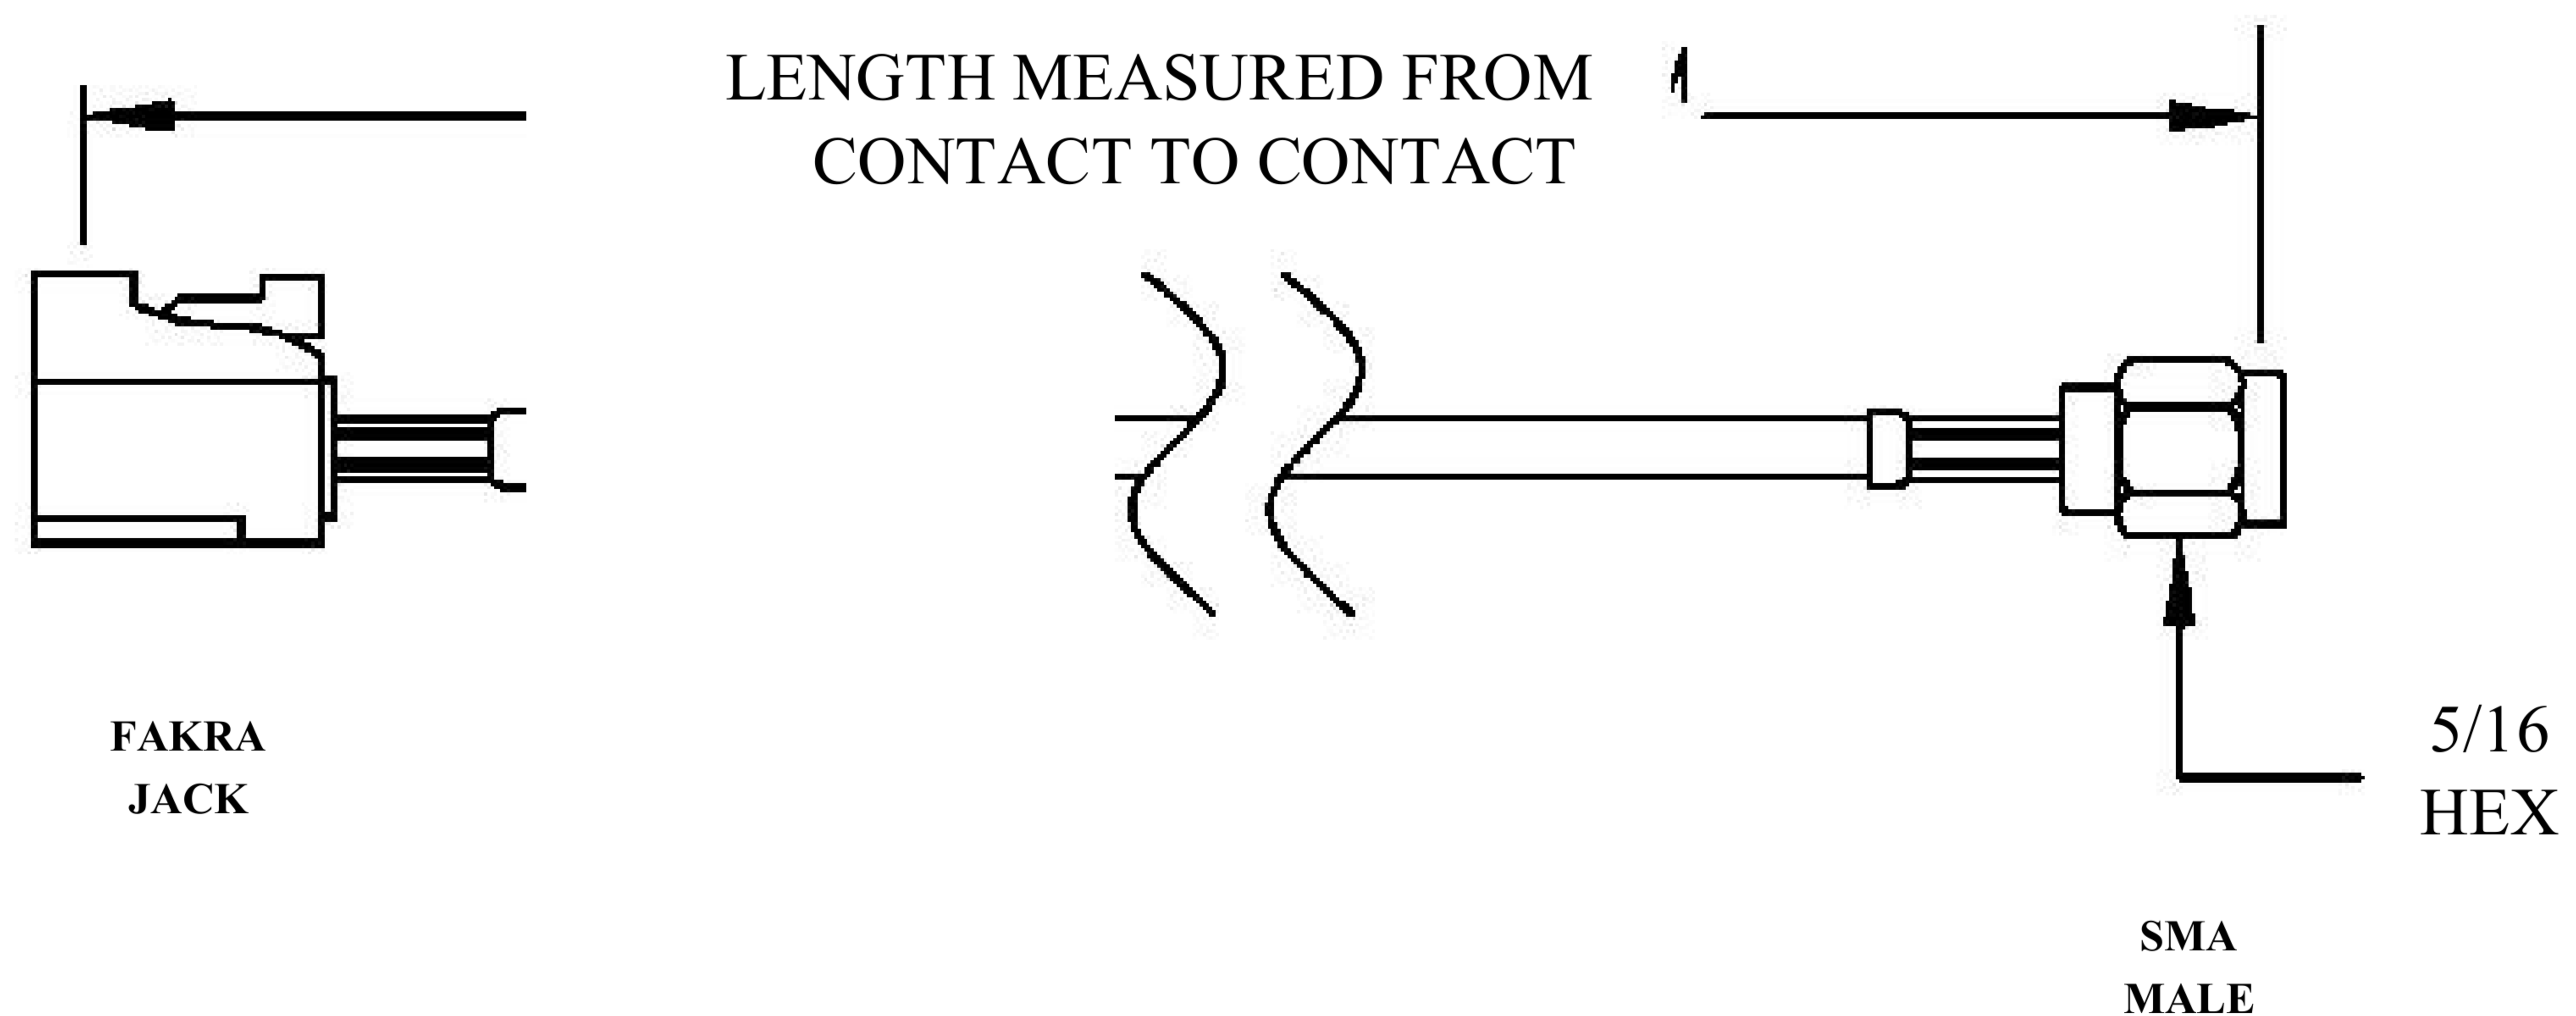

COMPONENTS	IMPEDANCE
FAKRAJACK	50 OHM
SMA MALE	50 OHM
ET-C100	50 OHM

Standard Lengths	
-12	12"
-24	24"
-36	36"
-48	48"
-60	60"
-XXX	Custom Length in Inches

Part Configurator			
1. Replace Y with code.			
2. Replace XX with length in inches.			
CODING	JACK	COLOR	APPLICATION
A	H	BLACK	RADIO WITH PHANTOM SUPPLY
B	H	WHITE	RADIO WITHOUT PHANTOM SUPPLY
C		BLUE	GPS: TELEMATICS OR NAVIGATION
D		BORDEAUX	GSM: CELLULAR PHONE
H	T	VIOLET	GPS: TELEMATICS AND NAVIGATION
I	R	BEIGE	BLUETOOTH
K	H	CURRY	RADIO WITH IF OUTPUT (ANTENNA DIVERSITY)
Z	R	WATER BLUE	NEUTRAL CODING

DWG TITLE	ET22574	DES_	sma-male-to-violet-fakra-jack-cable-12-inch-length-using-pe-c100-lszh-coax-0022570
-----------	---------	------	--

SIZE A | **FSCM NO. 53919** | CAD FILE 073102 | SCALE N/A | 127