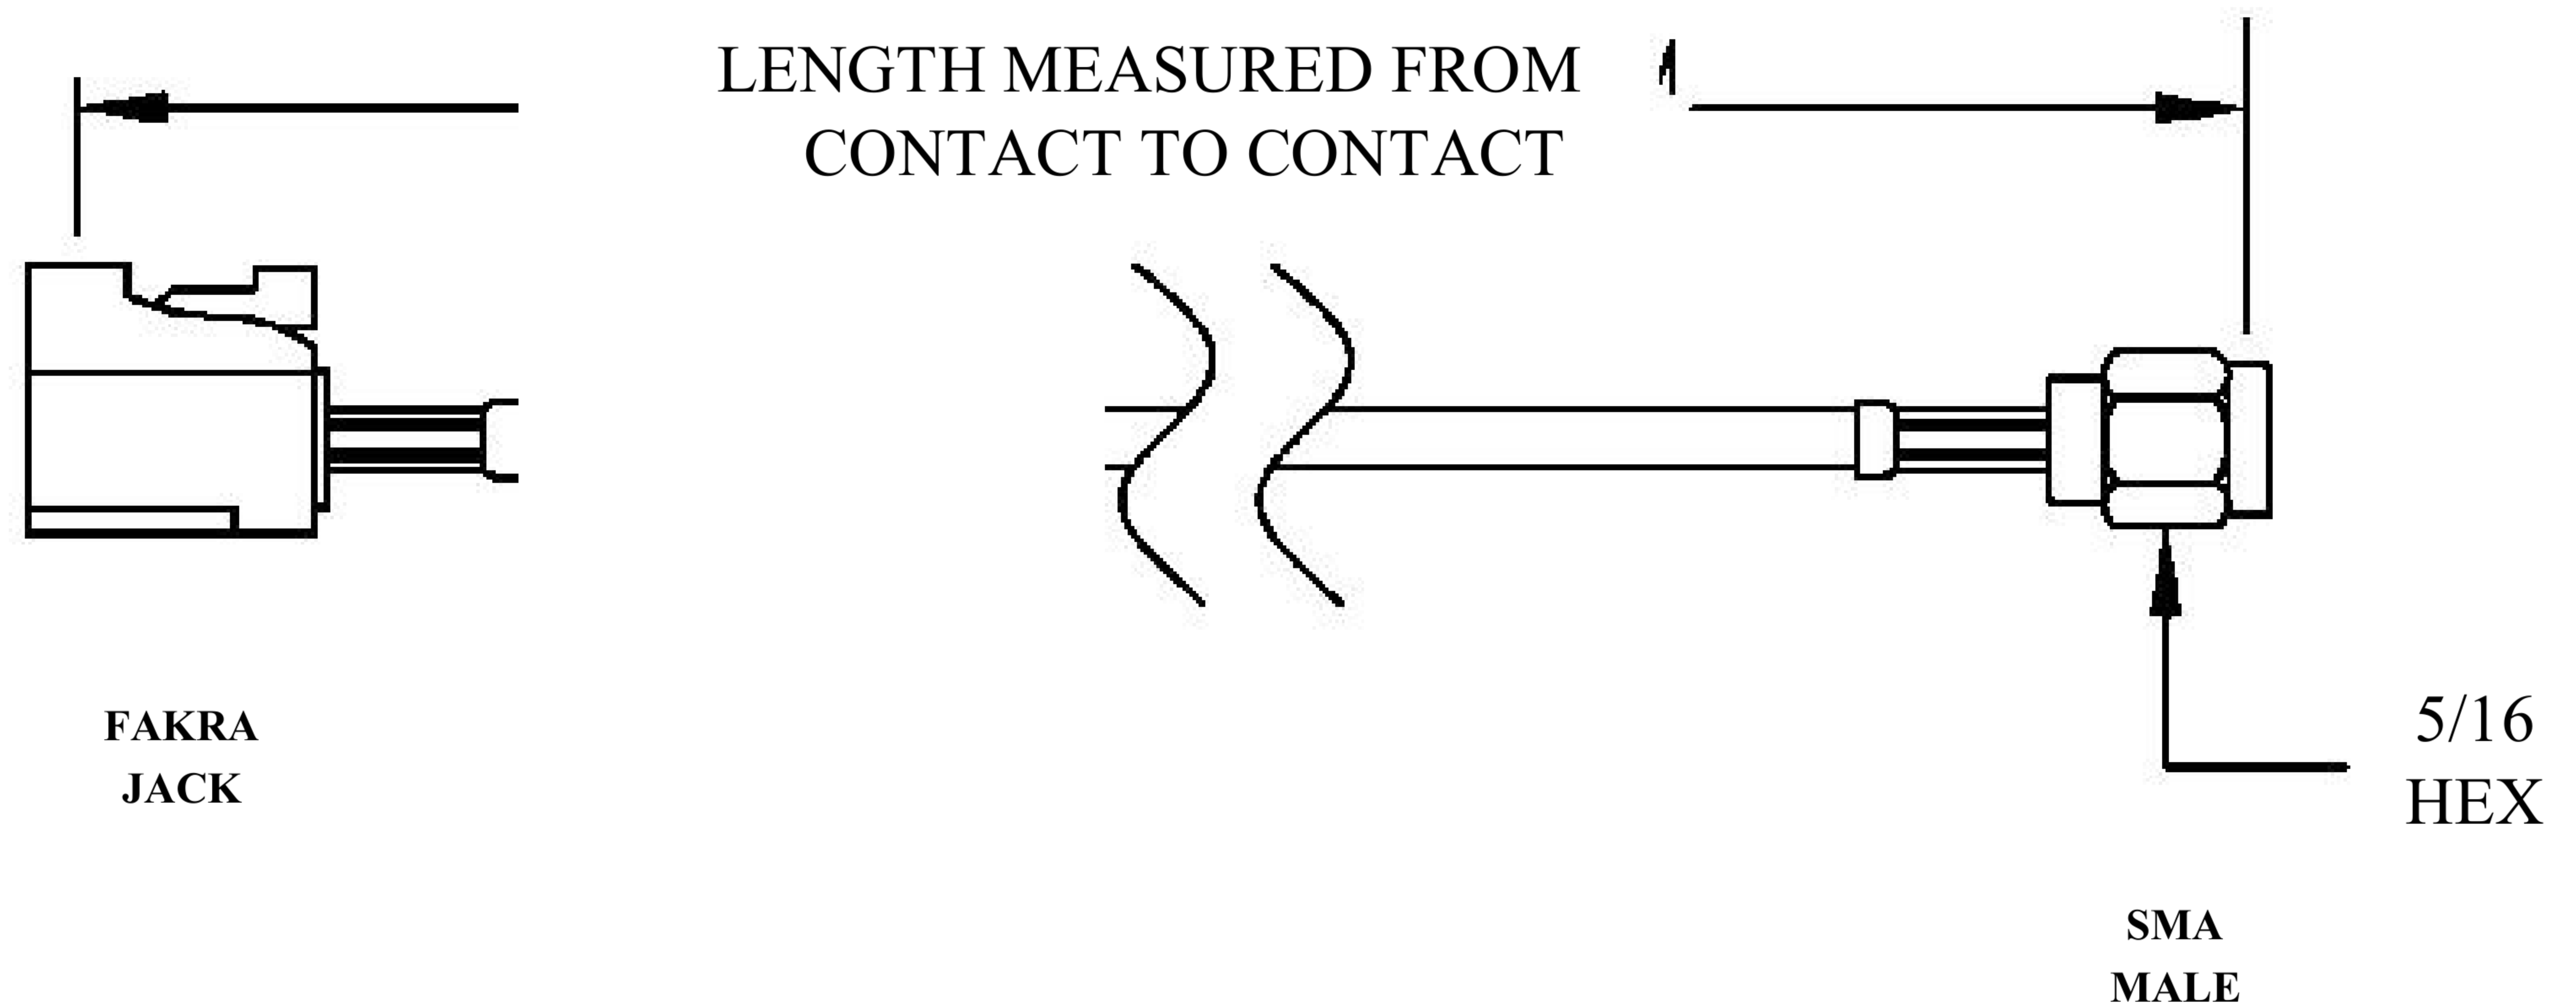

COMPONENTS	IMPEDANCE
FAKRAJACK	50 OHM
SMA MALE	50 OHM
ET-C100	50 OHM

Standard Lengths	
-12	12"
-24	24"
-36	36"
-48	48"
-60	60"
-XXX	Custom Length in Inches

Part Configurator			
1. Replace Y with code.			
2. Replace XX with length in inches.			
CODING	JACK	COLOR	APPLICATION
A	H	BLACK	RADIO WITH PHANTOM SUPPLY
B	H	WHITE	RADIO WITHOUT PHANTOM SUPPLY
C		BLUE	GPS: TELEMATICS OR NAVIGATION
D		BORDEAUX	GSM: CELLULAR PHONE
H	T	VIOLET	GPS: TELEMATICS AND NAVIGATION
I	R	BEIGE	BLUETOOTH
K	H	CURRY	RADIO WITH IF OUTPUT (ANTENNA DIVERSITY)
Z	R	WATER BLUE	NEUTRAL CODING

DWG TITLE	ET22576	DES_	sma-male-to-beige-fakra-jack-cable-12-inch-length-using-pe-c100-lszh-c oax-0022575
-----------	---------	------	---

SIZE A | FSCM NO. 53919 | CAD FILE 073102 | SCALE N/A | 127

NOTES: