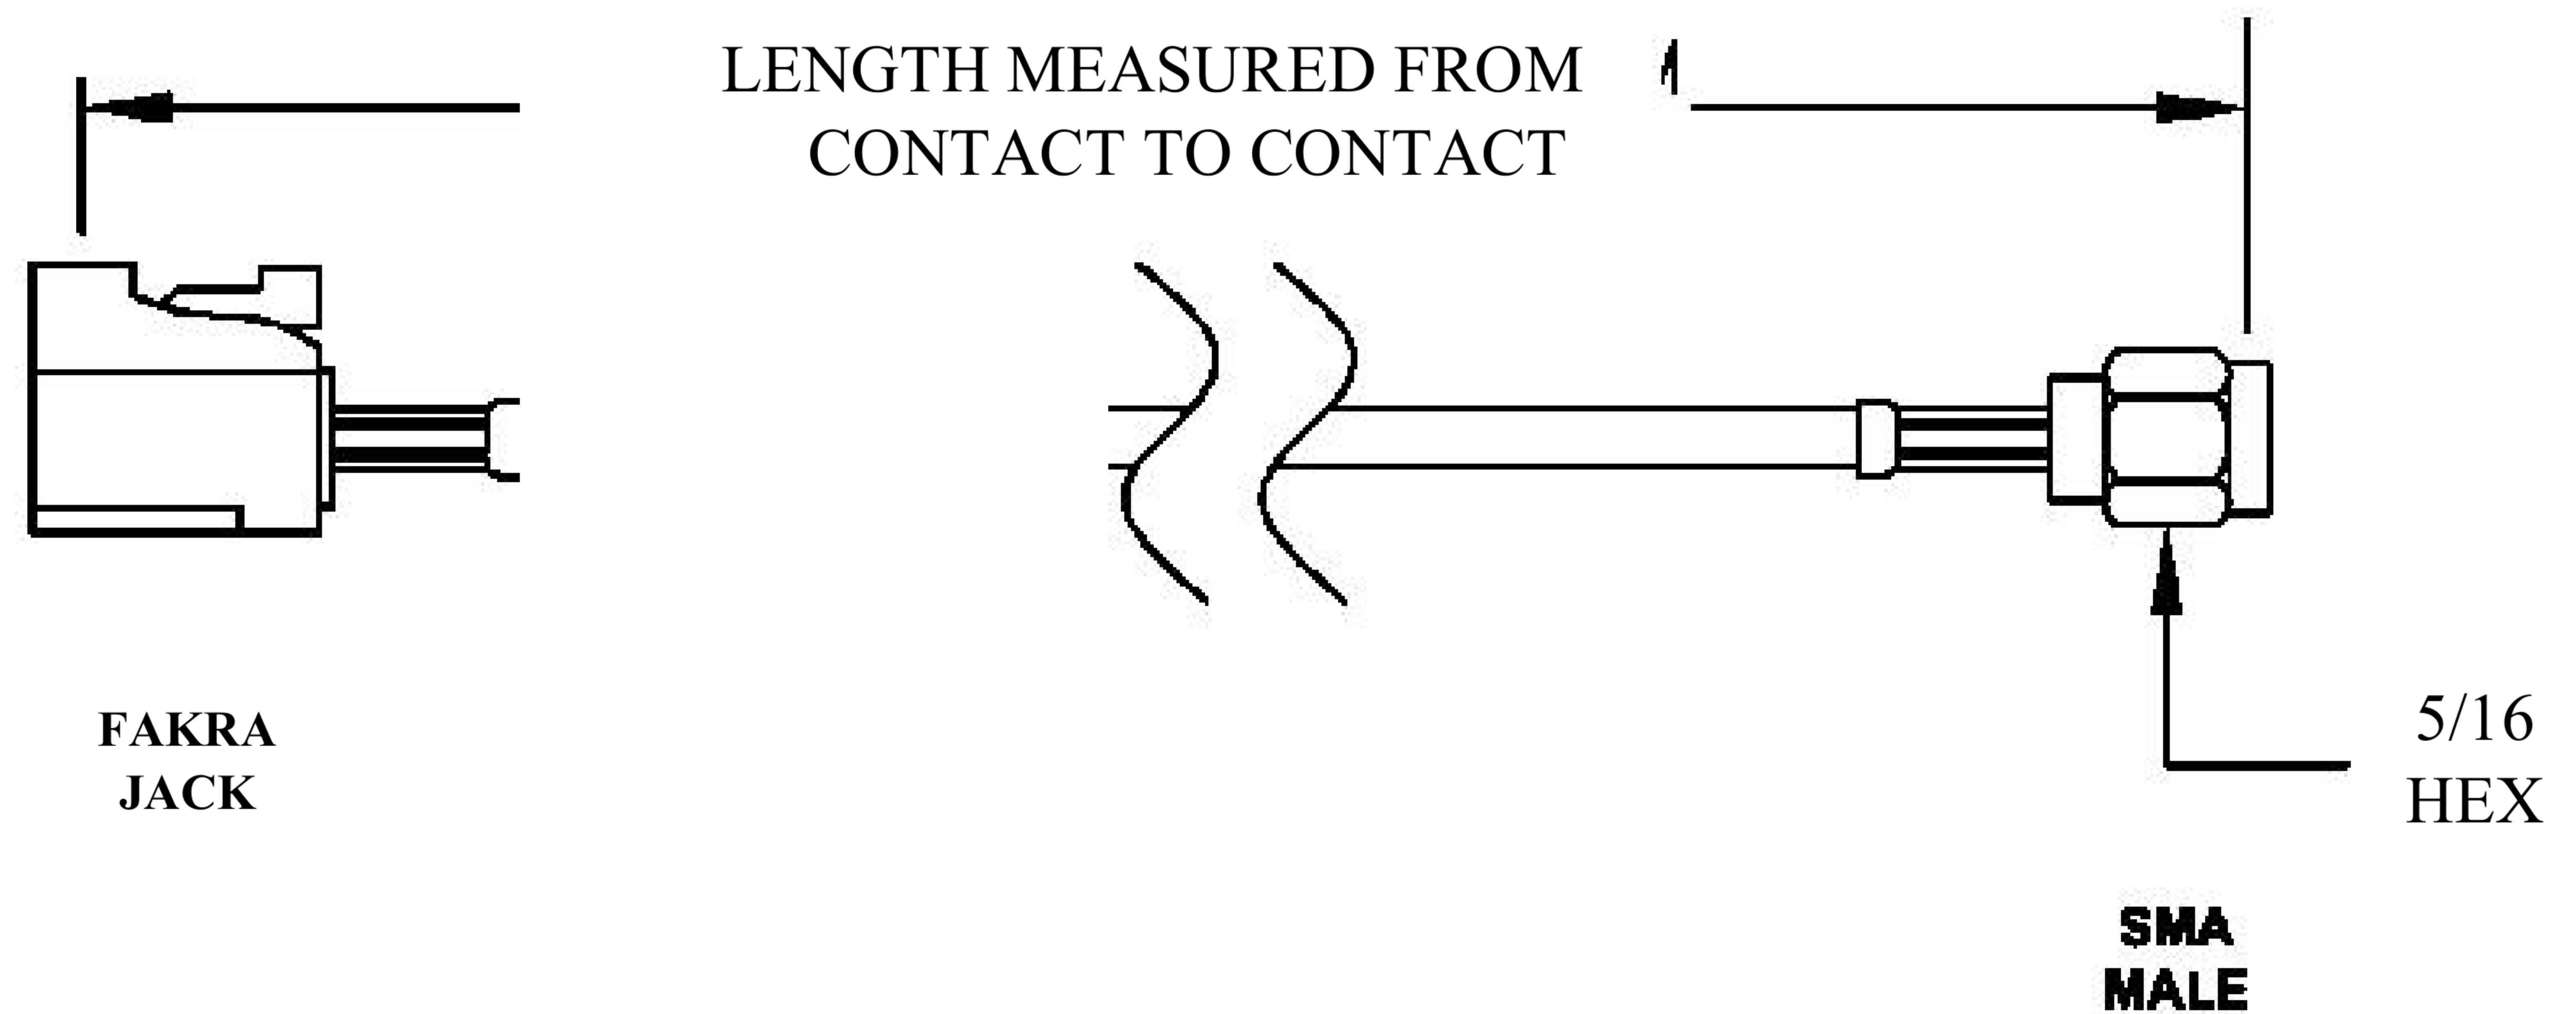

COMPONENTS	IMPEDANCE
FAKRAJACK	50 OHM
SMA MALE	50 OHM
ET38414	50 OHM

Standard Lengths	
-12	12"
-24	24"
-36	36"
-48	48"
-60	60"
-XXX	Custom Length in Inches

Part Configurator			
1. Replace Y with code.			
2. Replace XX with length in inches.			
CODING	JACK	COLOR	APPLICATION
A	H	BLACK	RADIO WITH PHANTOM SUPPLY
B	H	WHITE	RADIO WITHOUT PHANTOM SUPPLY
C	D	BLUE	GPS: TELEMATICS OR NAVIGATION
D	D	BORDEAUX	GSM: CELLULAR PHONE
H	T	VIOLET	GPS: TELEMATICS AND NAVIGATION
I	R	BEIGE	BLUETOOTH
K	H	CURRY	RADIO WITH IF OUTPUT (ANTENNA DIVERSITY)
Z	R	WATER BLUE	NEUTRAL CODING

DWG TITLE	ET22588	DES_	sma-male-to-blue-fakra-jack-cable-12-inch-length-using-rg316-coax-0022585
-----------	---------	------	---

SIZE A | FSCM NO. 53919 | CAD FILE 073102 | SCALE N/A | 127

NOTES:

- UNLESS OTHERWISE SPECIFIED ALL DIMENSIONS ARE NOMINAL.
- ALL SPECIFICATIONS ARE SUBJECT TO CHANGE WITHOUT NOTICE AT ANY TIME.