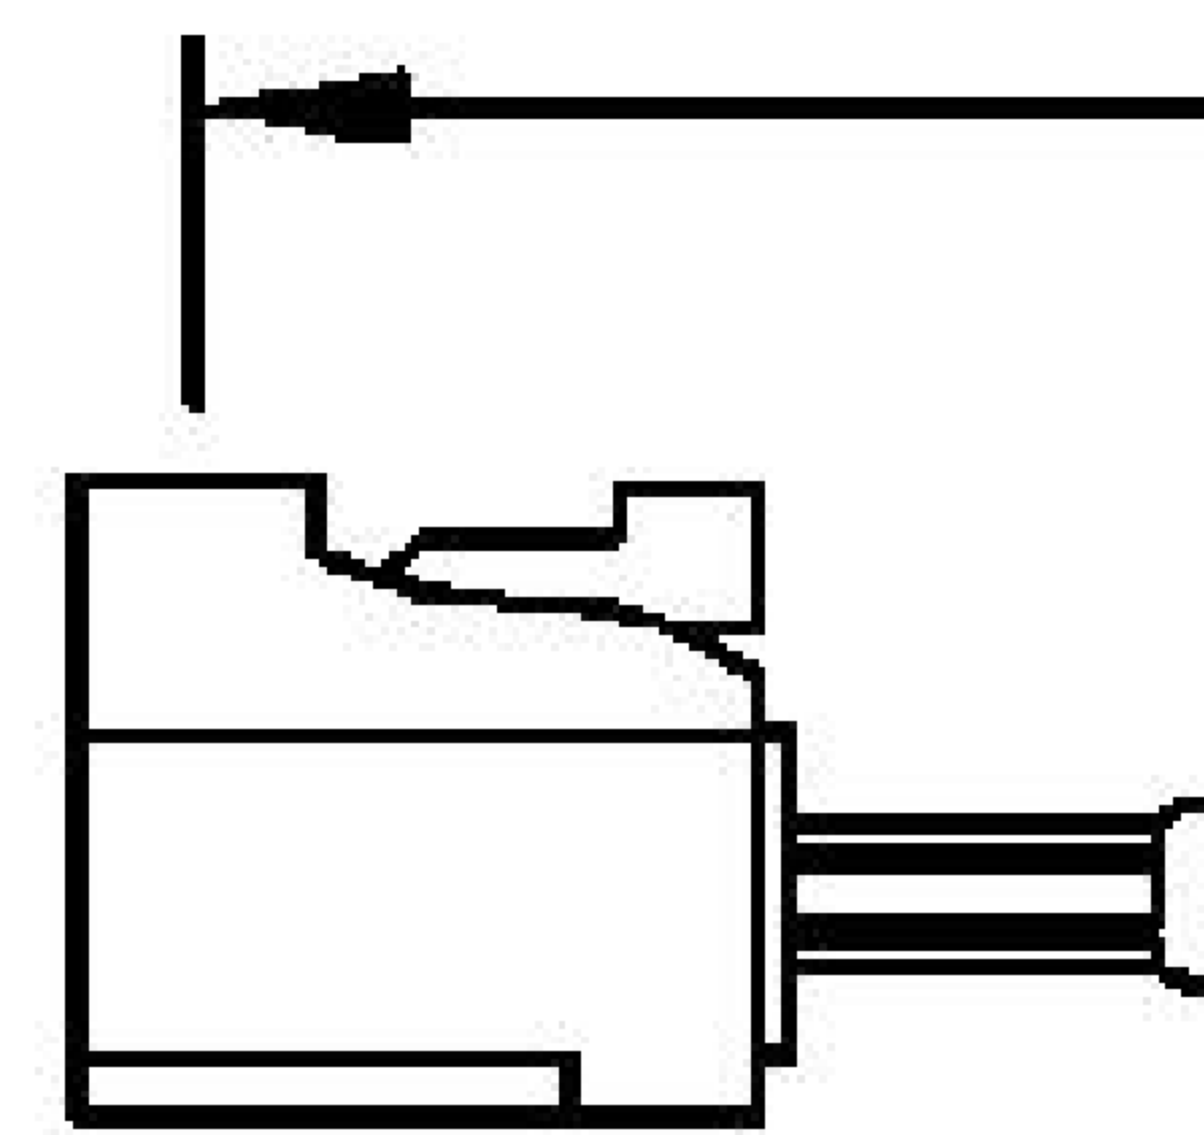

COMPONENTS	IMPEDANCE
FAKRAJACK	50 OHM
SMA MALE	50 OHM
ET38414	50 OHM

Standard Lengths

-12	12"
-24	24"
-36	36"
-48	48"
-60	60"
-XXX	Custom Length in Inches

Part Configurator			
1. Replace Y with code.			
2. Replace XX with length in inches.			
CODING	JACK	COLOR	APPLICATION
A	H	BLACK	RADIO WITH PHANTOM SUPPLY
B	H	WHITE	RADIO WITHOUT PHANTOM SUPPLY
C	D	BLUE	GPS: TELEMATICS OR NAVIGATION
D	D	BORDEAUX	GSM: CELLULAR PHONE
H	T	VIOLET	GPS: TELEMATICS AND NAVIGATION
I	R	BEIGE	BLUETOOTH
K	H	CURRY	RADIO WITH IF OUTPUT (ANTENNA DIVERSITY)
Z	R	WATER BLUE	NEUTRAL CODING

FAKRA JACK

LENGTH MEASURED FROM CONTACT TO CONTACT

8th Floor, Building 1, Yongfu Science and Technology Center Industrial Park, Nanzha District 5, Humen, 523900, Dongguan, Guangdong, China.

Website: www.ebeestock.com

Email: sales@ebeestock.com

COAXIAL & FIBER OPTICS

DWG TITLE	ET22589	DES_	sma-male-to-blue-fakra-jack-cable-12-inch-length-using-rg316-coax-0022585
-----------	---------	------	---

SIZE A | FSCM NO. 53919 | CAD FILE 073102 | SCALE N/A | 127