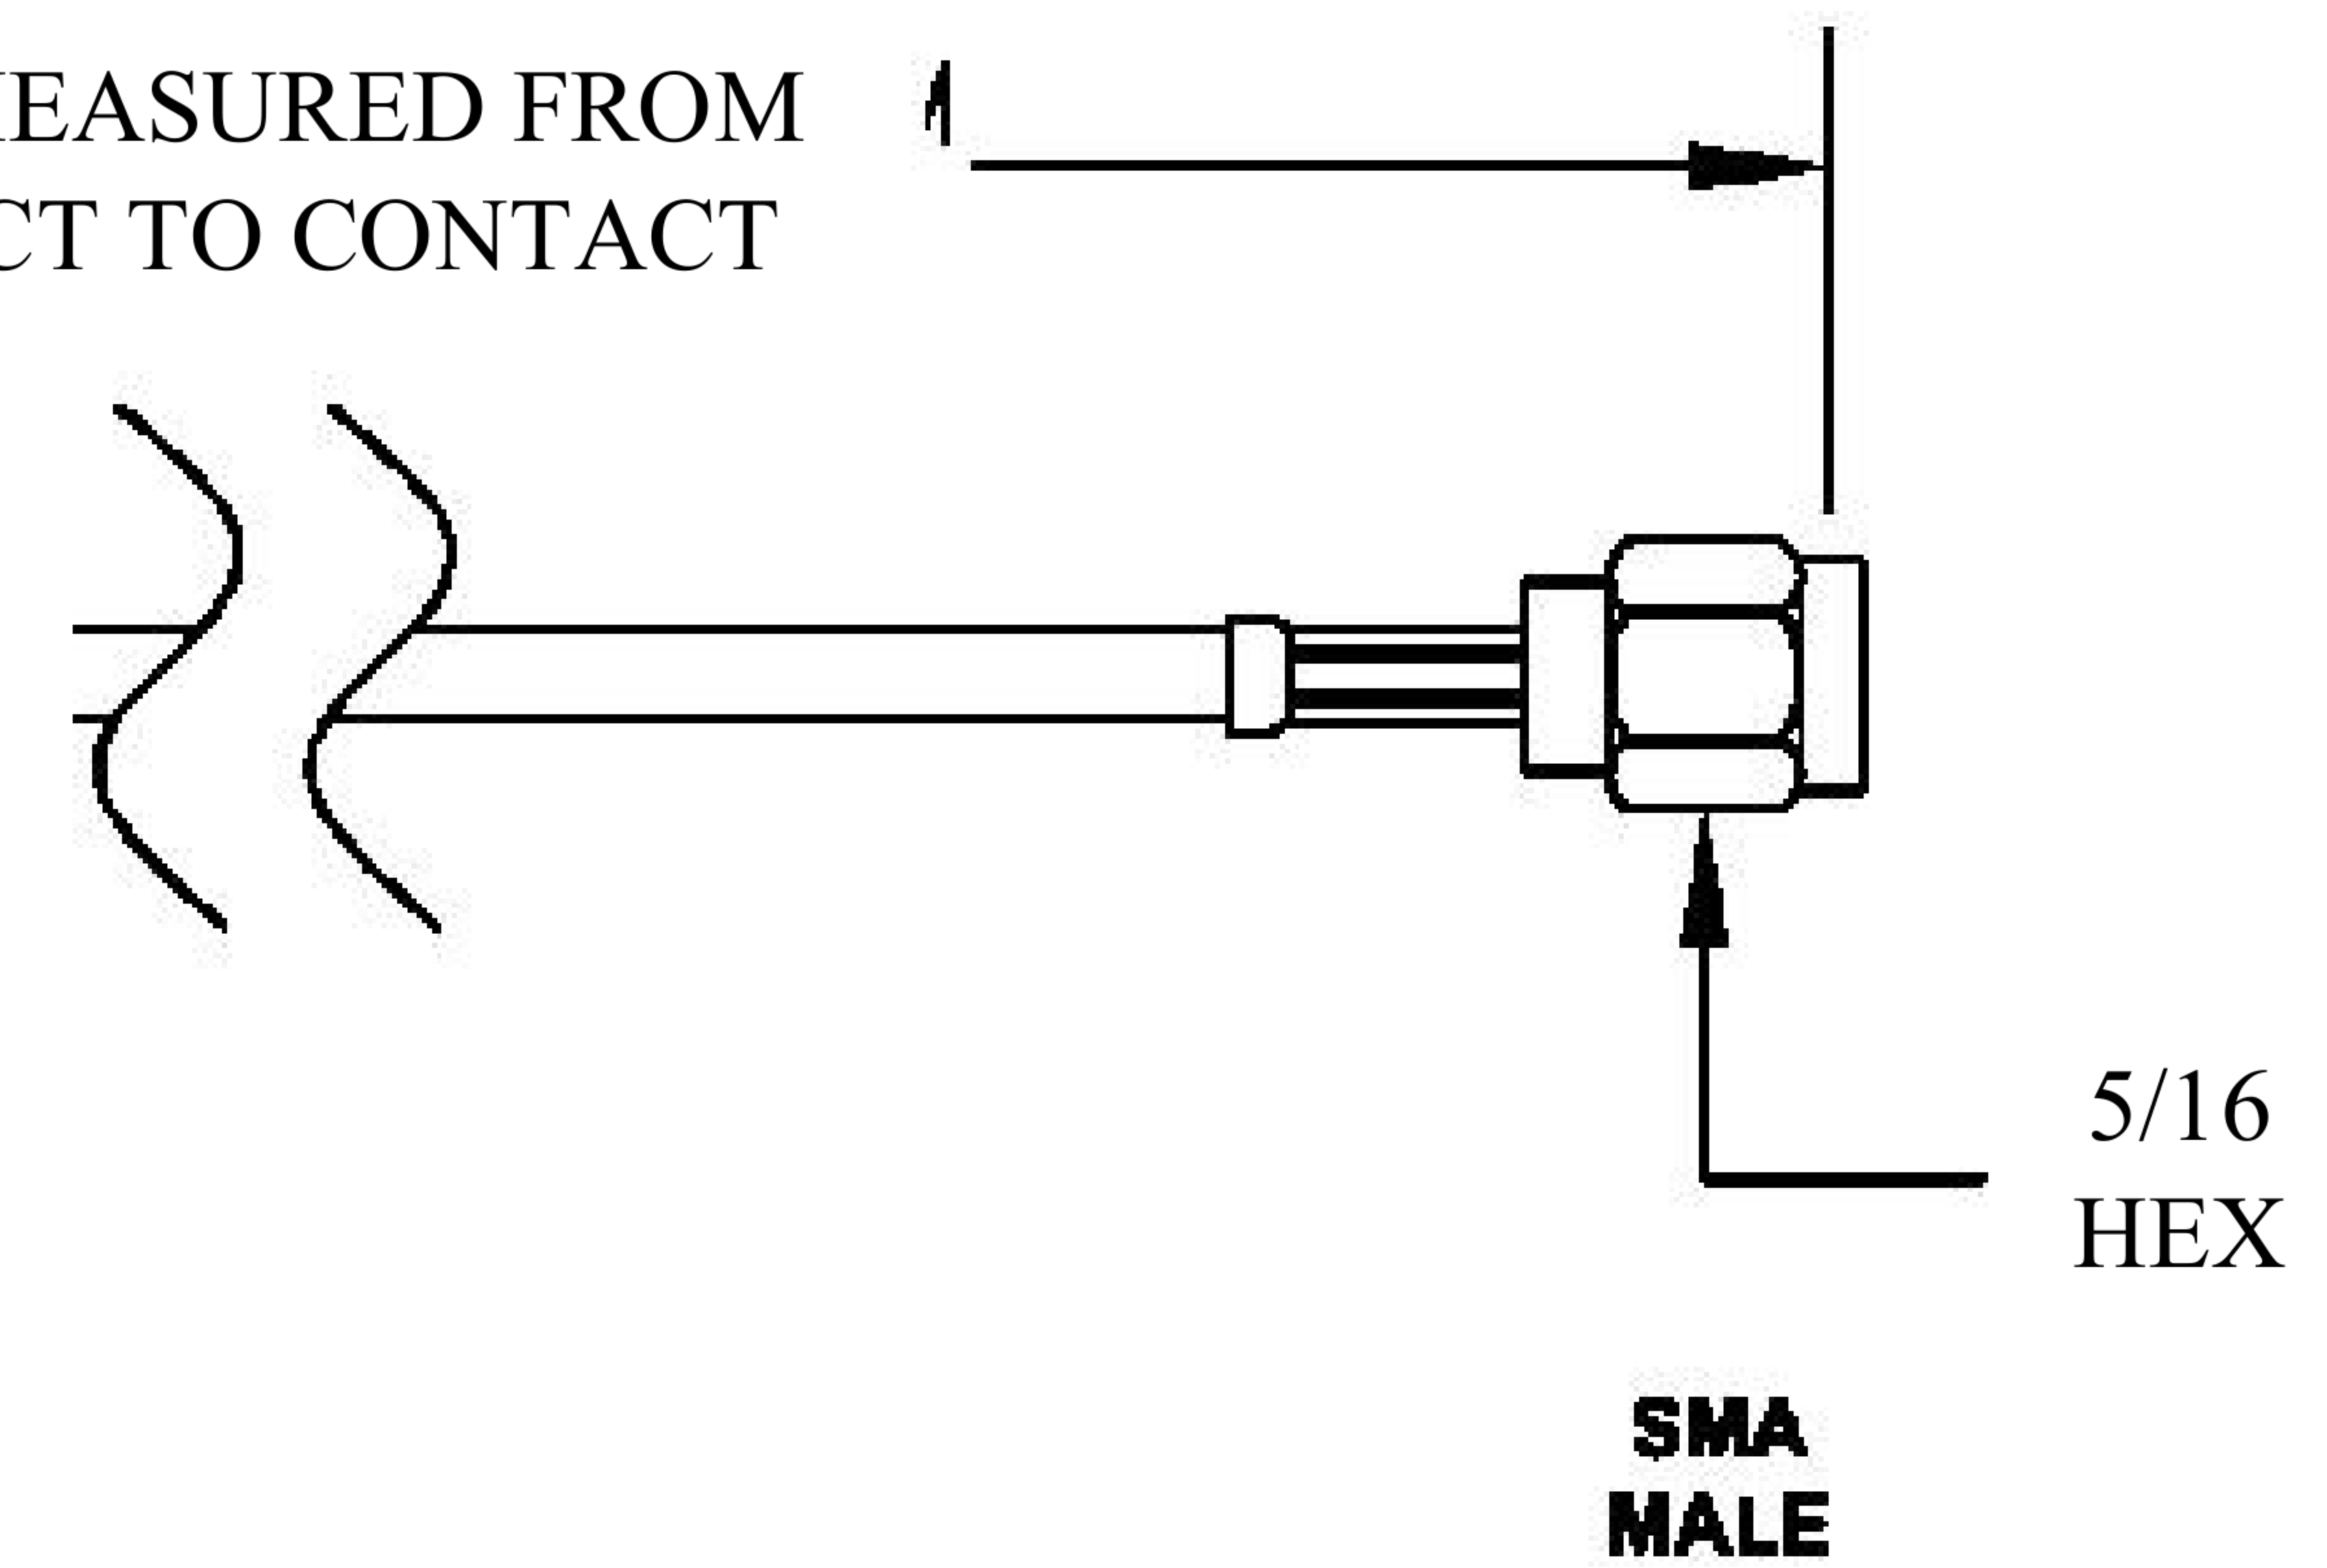

COMPONENTS	IMPEDANCE
FAKRAJACK	50 OHM
SMA MALE	50 OHM
ET38414	50 OHM

Standard Lengths

-12	12"
-24	24"
-36	36"
-48	48"
-60	60"
-XXX	Custom Length in Inches

Part Configurator			
1. Replace Y with code.			
2. Replace XX with length in inches.			
CODING	JACK	COLOR	APPLICATION
A	H	BLACK	RADIO WITH PHANTOM SUPPLY
B	H	WHITE	RADIO WITHOUT PHANTOM SUPPLY
C	D	BLUE	GPS: TELEMATICS OR NAVIGATION
D	D	BORDEAUX	GSM: CELLULAR PHONE
H	T	VIOLET	GPS: TELEMATICS AND NAVIGATION
I	R	BEIGE	BLUETOOTH
K	H	CURRY	RADIO WITH IF OUTPUT (ANTENNA DIVERSITY)
Z	R	WATER BLUE	NEUTRAL CODING

FAKRA JACK

LENGTH MEASURED FROM CONTACT TO CONTACT

8th Floor, Building 1, Yongfu Science and Technology Center Industrial Park, Nanzha District 5, Humen, 523900, Dongguan, Guangdong, China.

Website: www.ebeestock.com

Email: sales@ebeestock.com

COAXIAL & FIBER OPTICS

DWG TITLE	ET22589	DES_	sma-male-to-blue-fakra-jack-cable-12-inch-length-using-rg316-coax-0022585
-----------	---------	------	---

SIZE A | FSCM NO. 53919 | CAD FILE 073102 | SCALE N/A | 127