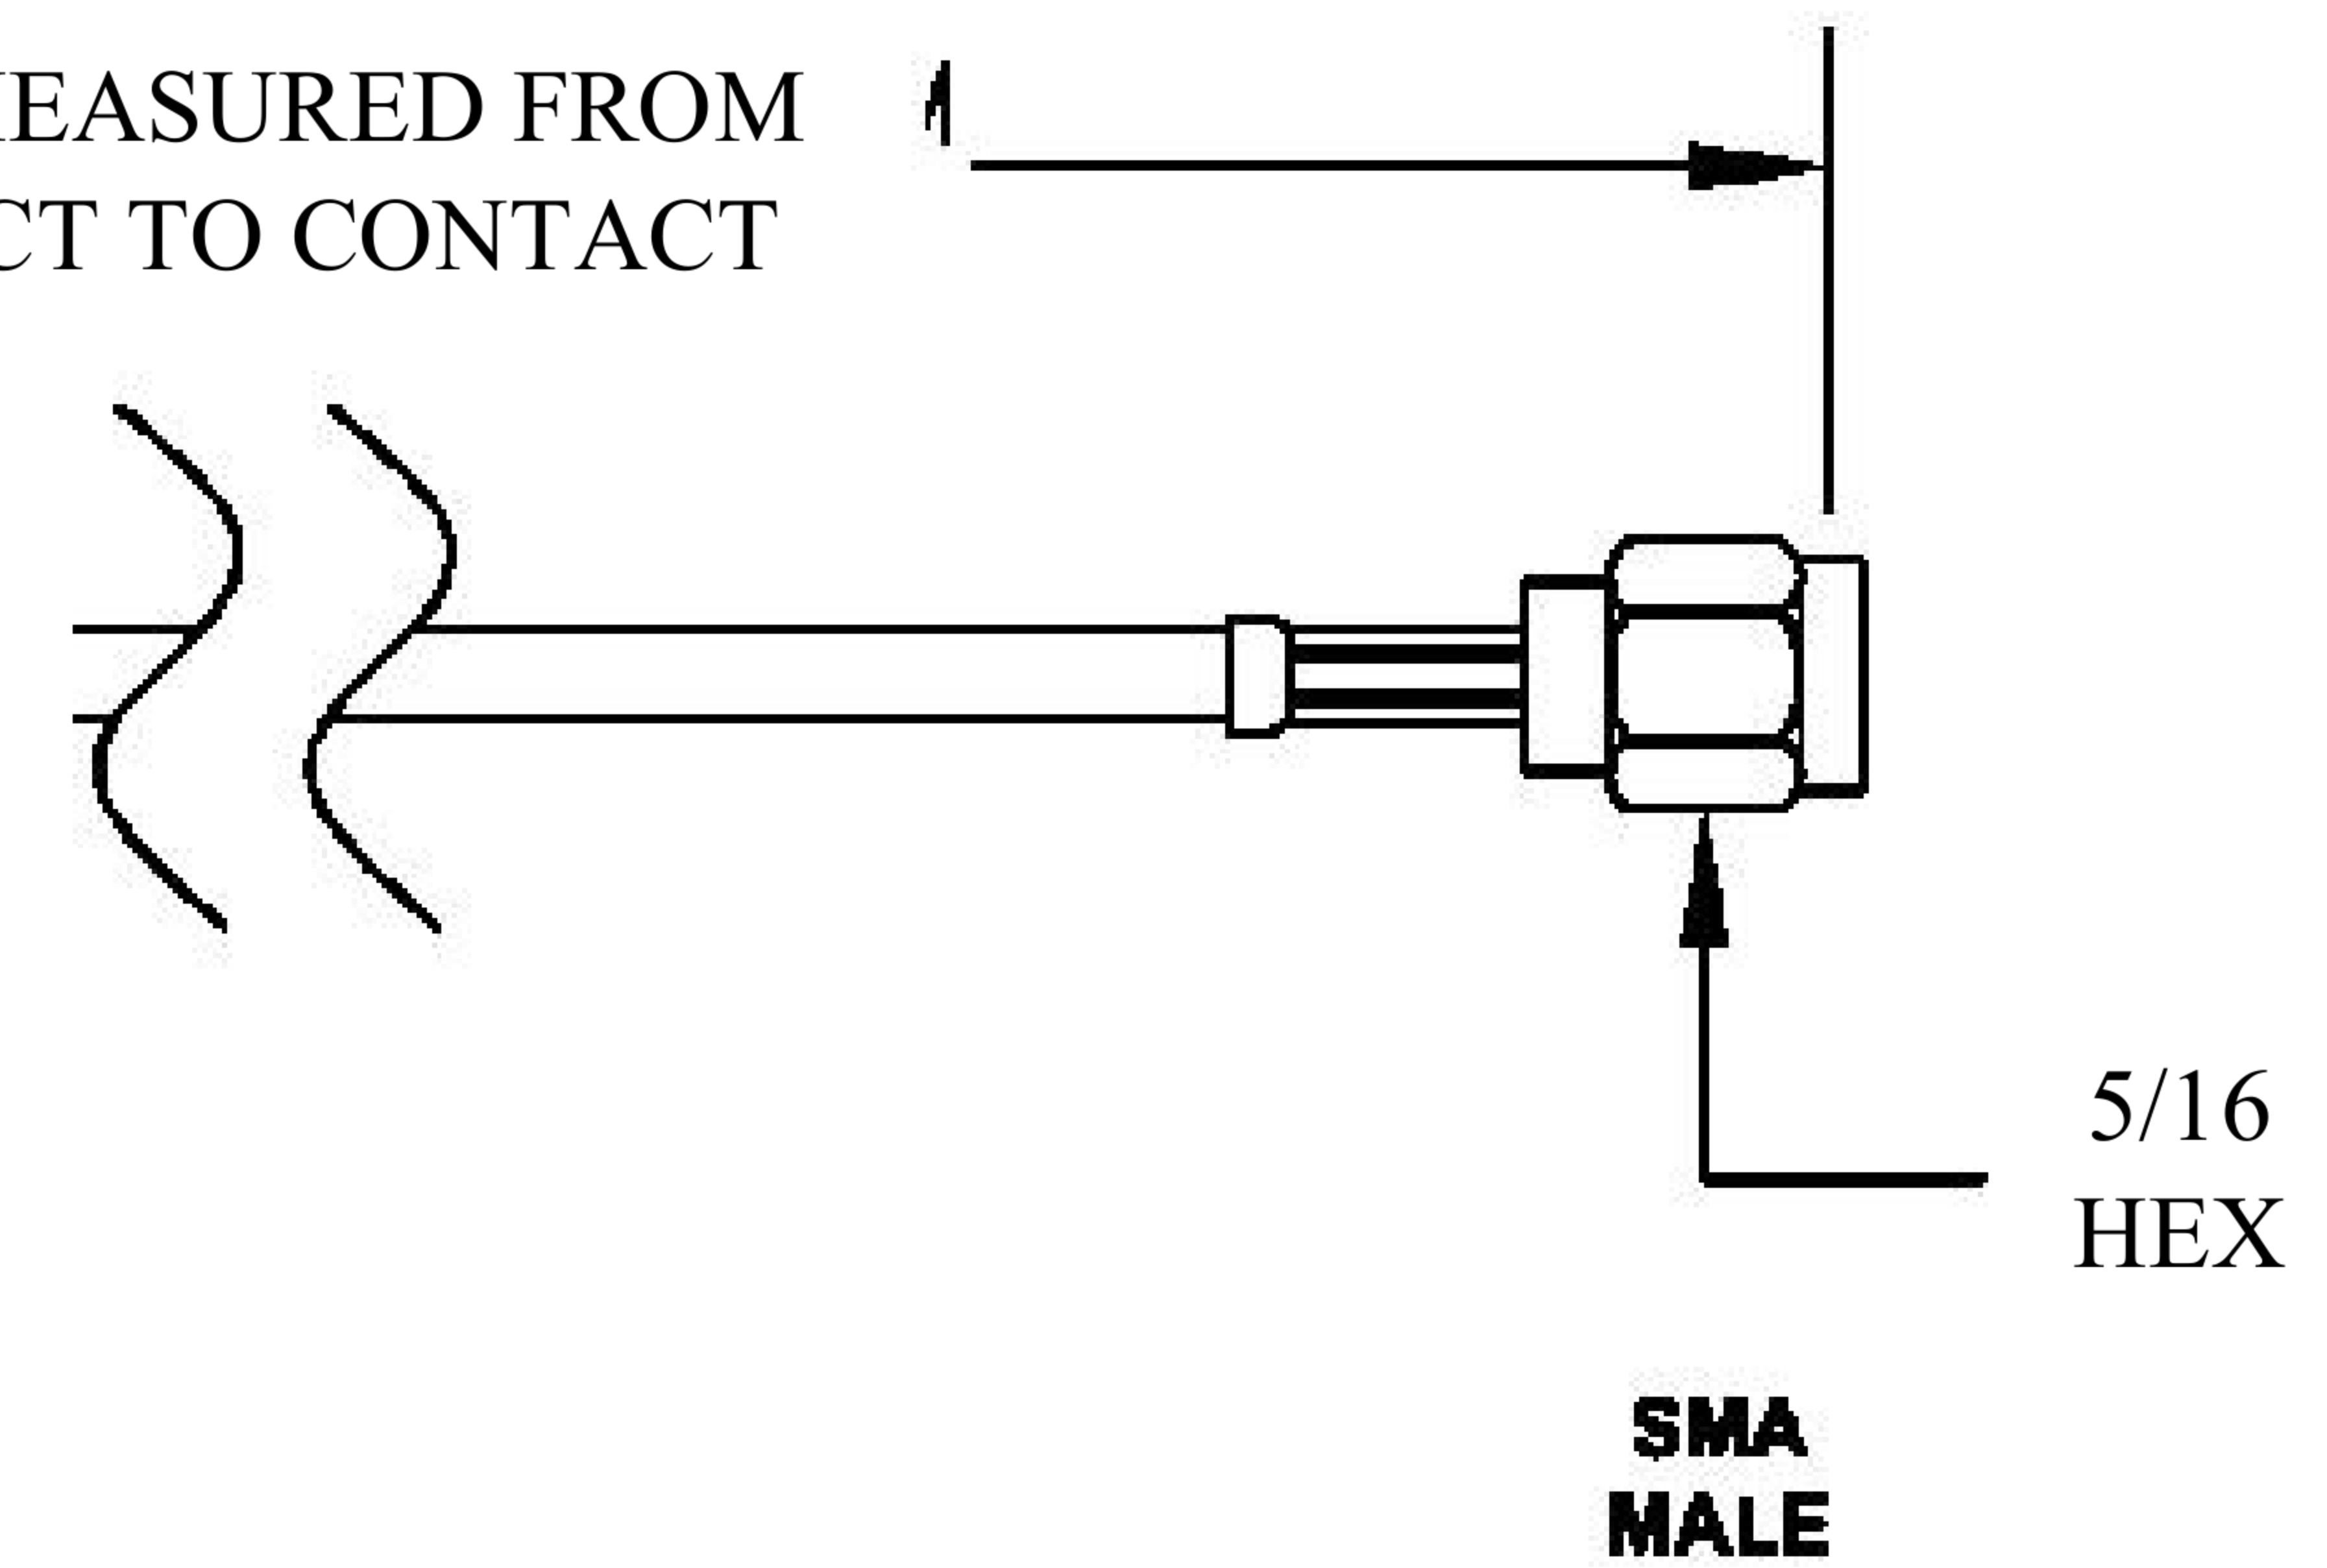

FAKRA JACK

LENGTH MEASURED FROM CONTACT TO CONTACT

8th Floor, Building 1, Yongfu Science and Technology Center Industrial Park, Nanzha District 5, Humen, 523900, Dongguan, Guangdong, China.

Website: [www.ebeestock.com](http://www.ebeestock.com)