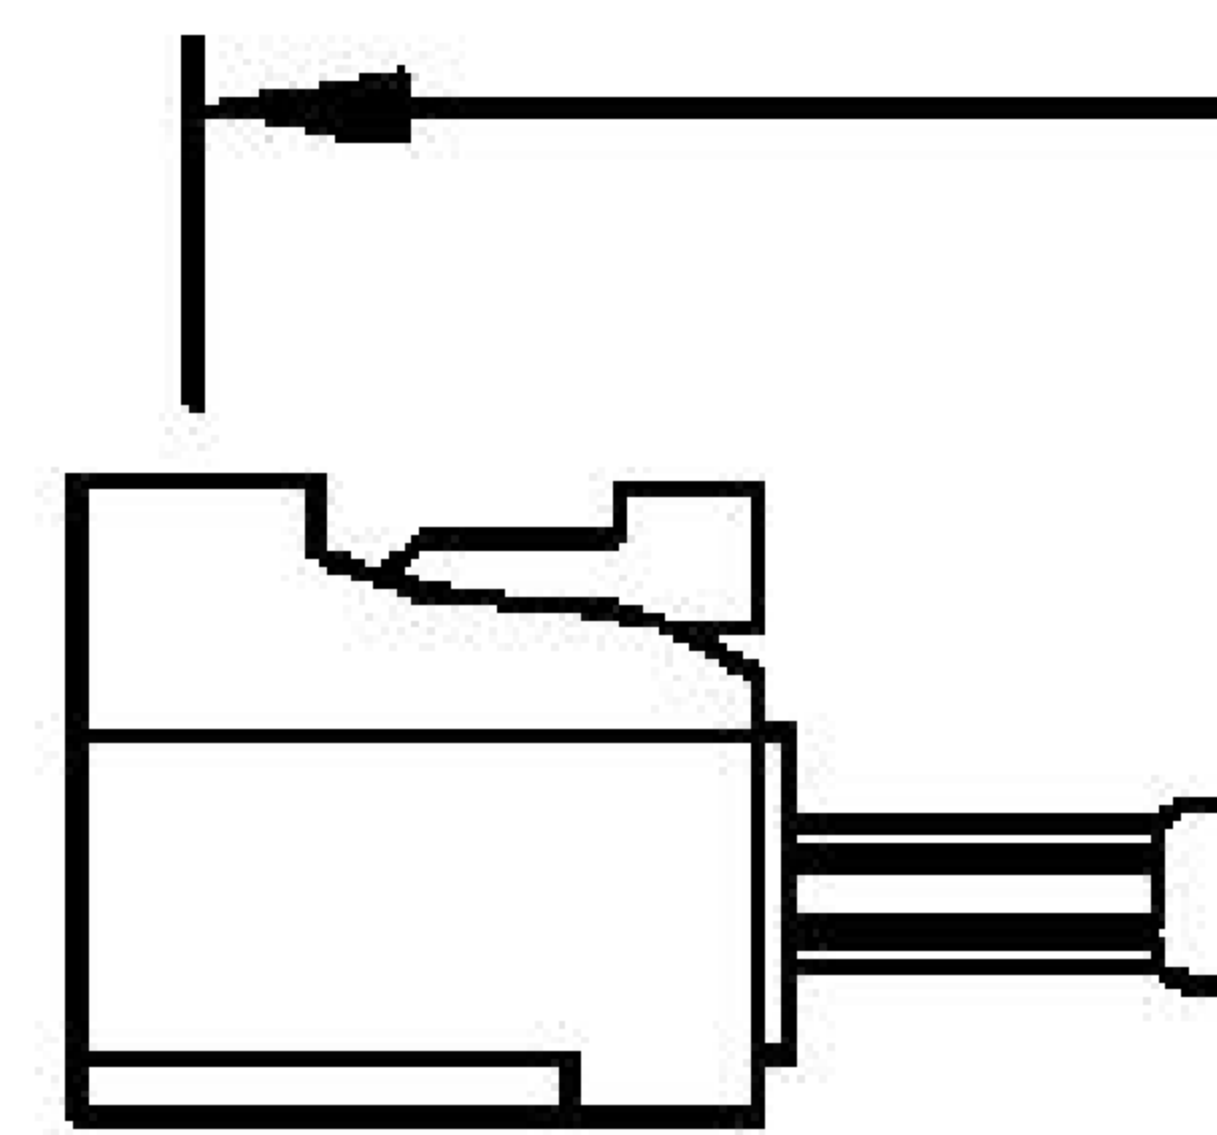

COMPONENTS	IMPEDANCE
FAKRAJACK	50 OHM
SMA MALE	50 OHM
ET38414	50 OHM

### Standard Lengths

-12	12"
-24	24"
-36	36"
-48	48"
-60	60"
-XXX	Custom Length in Inches

Part Configurator			
1. Replace Y with code.			
2. Replace XX with length in inches.			
CODING	JACK	COLOR	APPLICATION
A	H	BLACK	RADIO WITH PHANTOM SUPPLY
B	H	WHITE	RADIO WITHOUT PHANTOM SUPPLY
C	D	BLUE	GPS: TELEMATICS OR NAVIGATION
D	D	BORDEAUX	GSM: CELLULAR PHONE
H	T	VIOLET	GPS: TELEMATICS AND NAVIGATION
I	R	BEIGE	BLUETOOTH
K	H	CURRY	RADIO WITH IF OUTPUT (ANTENNA DIVERSITY)
Z	R	WATER BLUE	NEUTRAL CODING

FAKRA JACK

LENGTH MEASURED FROM CONTACT TO CONTACT

8th Floor, Building 1, Yongfu Science and Technology Center Industrial Park, Nanzha District 5, Humen, 523900, Dongguan, Guangdong, China.

Website: [www.ebeestock.com](http://www.ebeestock.com)