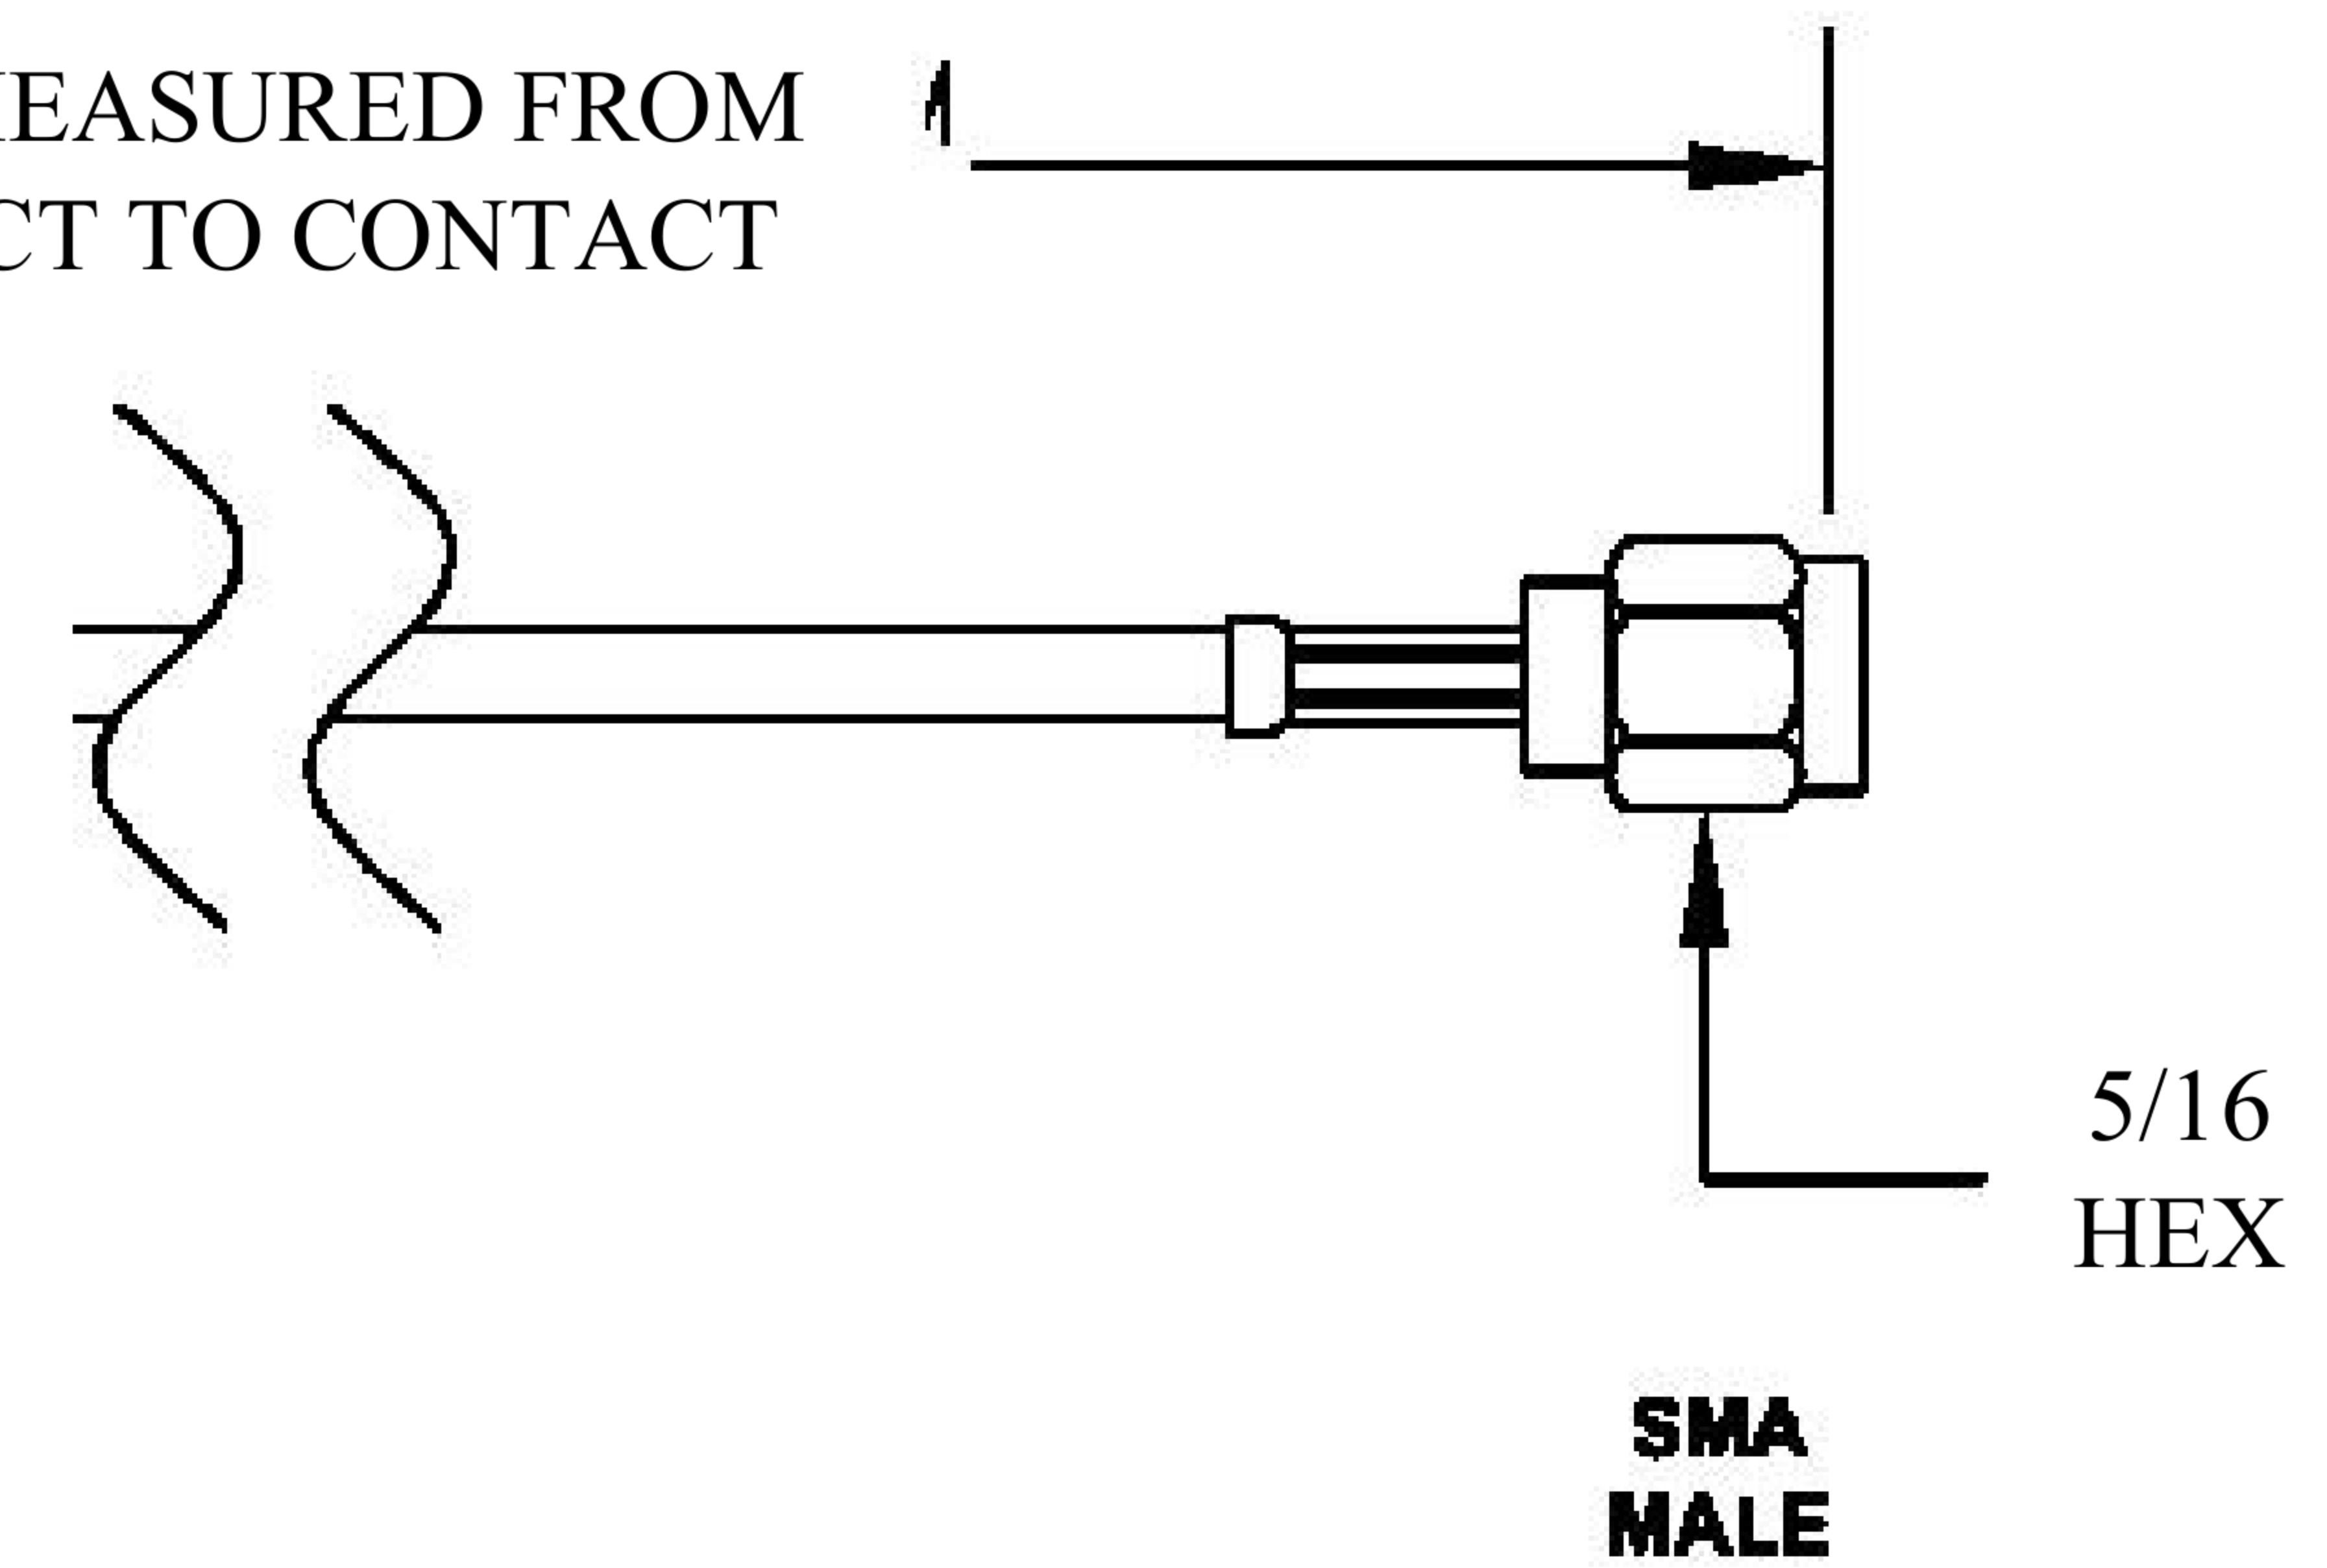

COMPONENTS	IMPEDANCE
FAKRAJACK	50 OHM
SMA MALE	50 OHM
ET38414	50 OHM

Standard Lengths

-12	12"
-24	24"
-36	36"
-48	48"
-60	60"
-XXX	Custom Length in Inches

Part Configurator			
1. Replace Y with code.			
2. Replace XX with length in inches.			
CODING	JACK	COLOR	APPLICATION
A	H	BLACK	RADIO WITH PHANTOM SUPPLY
B	H	WHITE	RADIO WITHOUT PHANTOM SUPPLY
C	D	BLUE	GPS: TELEMATICS OR NAVIGATION
D	D	BORDEAUX	GSM: CELLULAR PHONE
H	T	VIOLET	GPS: TELEMATICS AND NAVIGATION
I	R	BEIGE	BLUETOOTH
K	H	CURRY	RADIO WITH IF OUTPUT (ANTENNA DIVERSITY)
Z	R	WATER BLUE	NEUTRAL CODING

FAKRA JACK

LENGTH MEASURED FROM CONTACT TO CONTACT

8th Floor, Building 1, Yongfu Science and Technology Center Industrial Park, Nanzha District 5, Humen, 523900, Dongguan, Guangdong, China.

Website: www.ebeestock.com

Email: sales@ebeestock.com

COAXIAL & FIBER OPTICS

DWG TITLE	ET22592	DES_	sma-male-to-bordeaux-fakra-jack-cable-12-inch-length-using-rg316-coax-0022590
-----------	---------	------	---

SIZE A | FSCM NO. 53919 | CAD FILE 073102 | SCALE N/A | 127