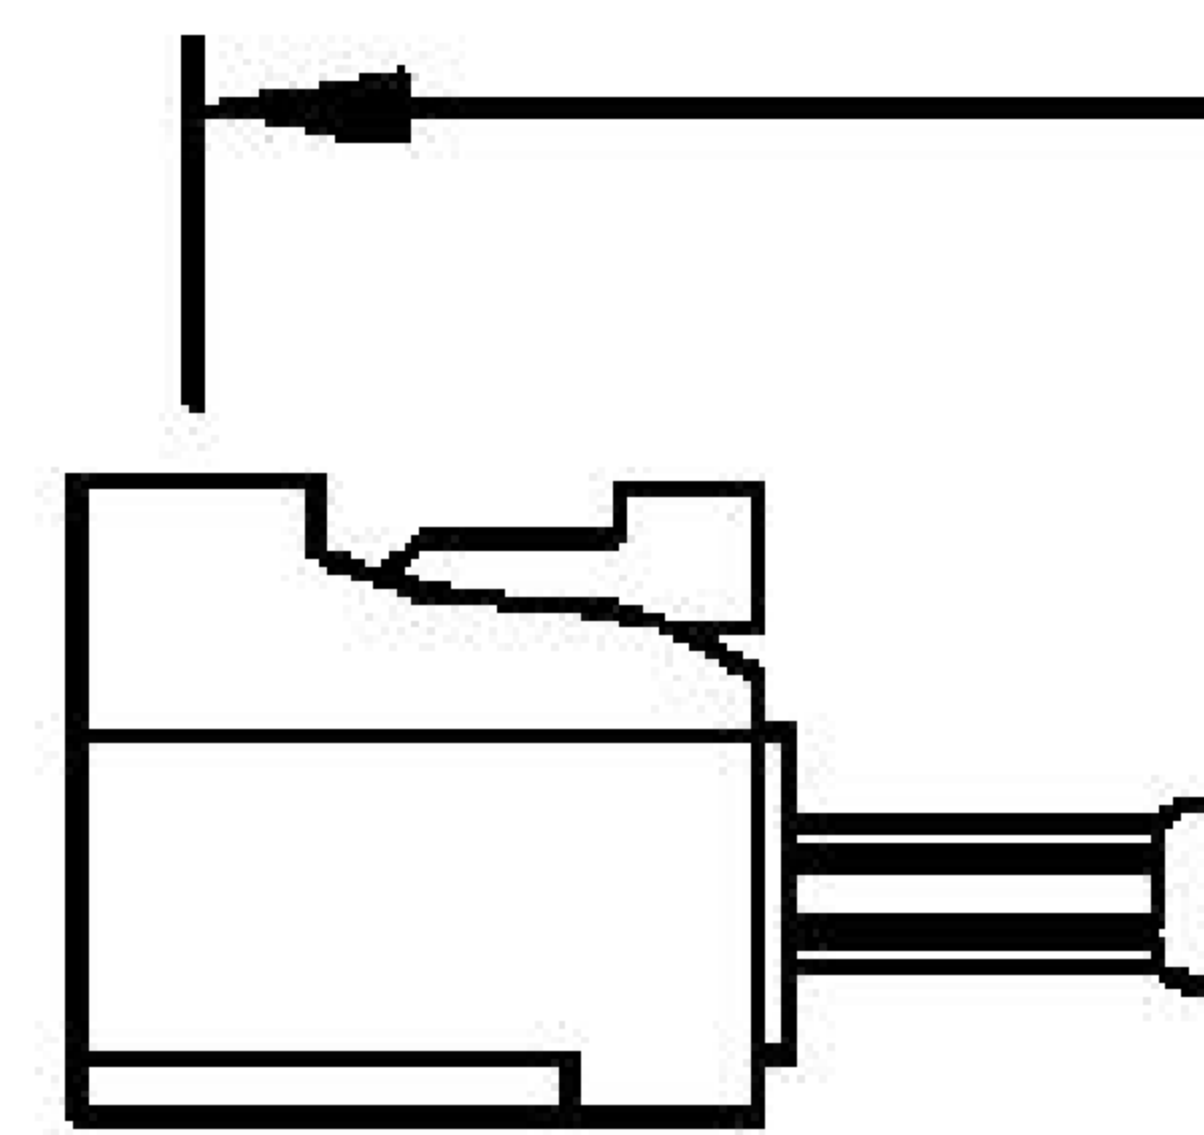

COMPONENTS	IMPEDANCE
FAKRAJACK	50 OHM
SMA MALE	50 OHM
ET38414	50 OHM

Standard Lengths

-12	12"
-24	24"
-36	36"
-48	48"
-60	60"
-XXX	Custom Length in Inches

Part Configurator			
1. Replace Y with code.			
2. Replace XX with length in inches.			
CODING	JACK	COLOR	APPLICATION
A	H	BLACK	RADIO WITH PHANTOM SUPPLY
B	H	WHITE	RADIO WITHOUT PHANTOM SUPPLY
C	D	BLUE	GPS: TELEMATICS OR NAVIGATION
D	D	BORDEAUX	GSM: CELLULAR PHONE
H	T	VIOLET	GPS: TELEMATICS AND NAVIGATION
I	R	BEIGE	BLUETOOTH
K	H	CURRY	RADIO WITH IF OUTPUT (ANTENNA DIVERSITY)
Z	R	WATER BLUE	NEUTRAL CODING

FAKRA JACK

LENGTH MEASURED FROM CONTACT TO CONTACT

8th Floor, Building 1, Yongfu Science and Technology Center Industrial Park, Nanzha District 5, Humen, 523900, Dongguan, Guangdong, China.

Website: www.ebeestock.com

Email: sales@ebeestock.com

COAXIAL & FIBER OPTICS

DWG TITLE	ET22592	DES_	sma-male-to-bordeaux-fakra-jack-cable-12-inch-length-using-rg316-coax-0022590
-----------	---------	------	---

SIZE A | FSCM NO. 53919 | CAD FILE 073102 | SCALE N/A | 127