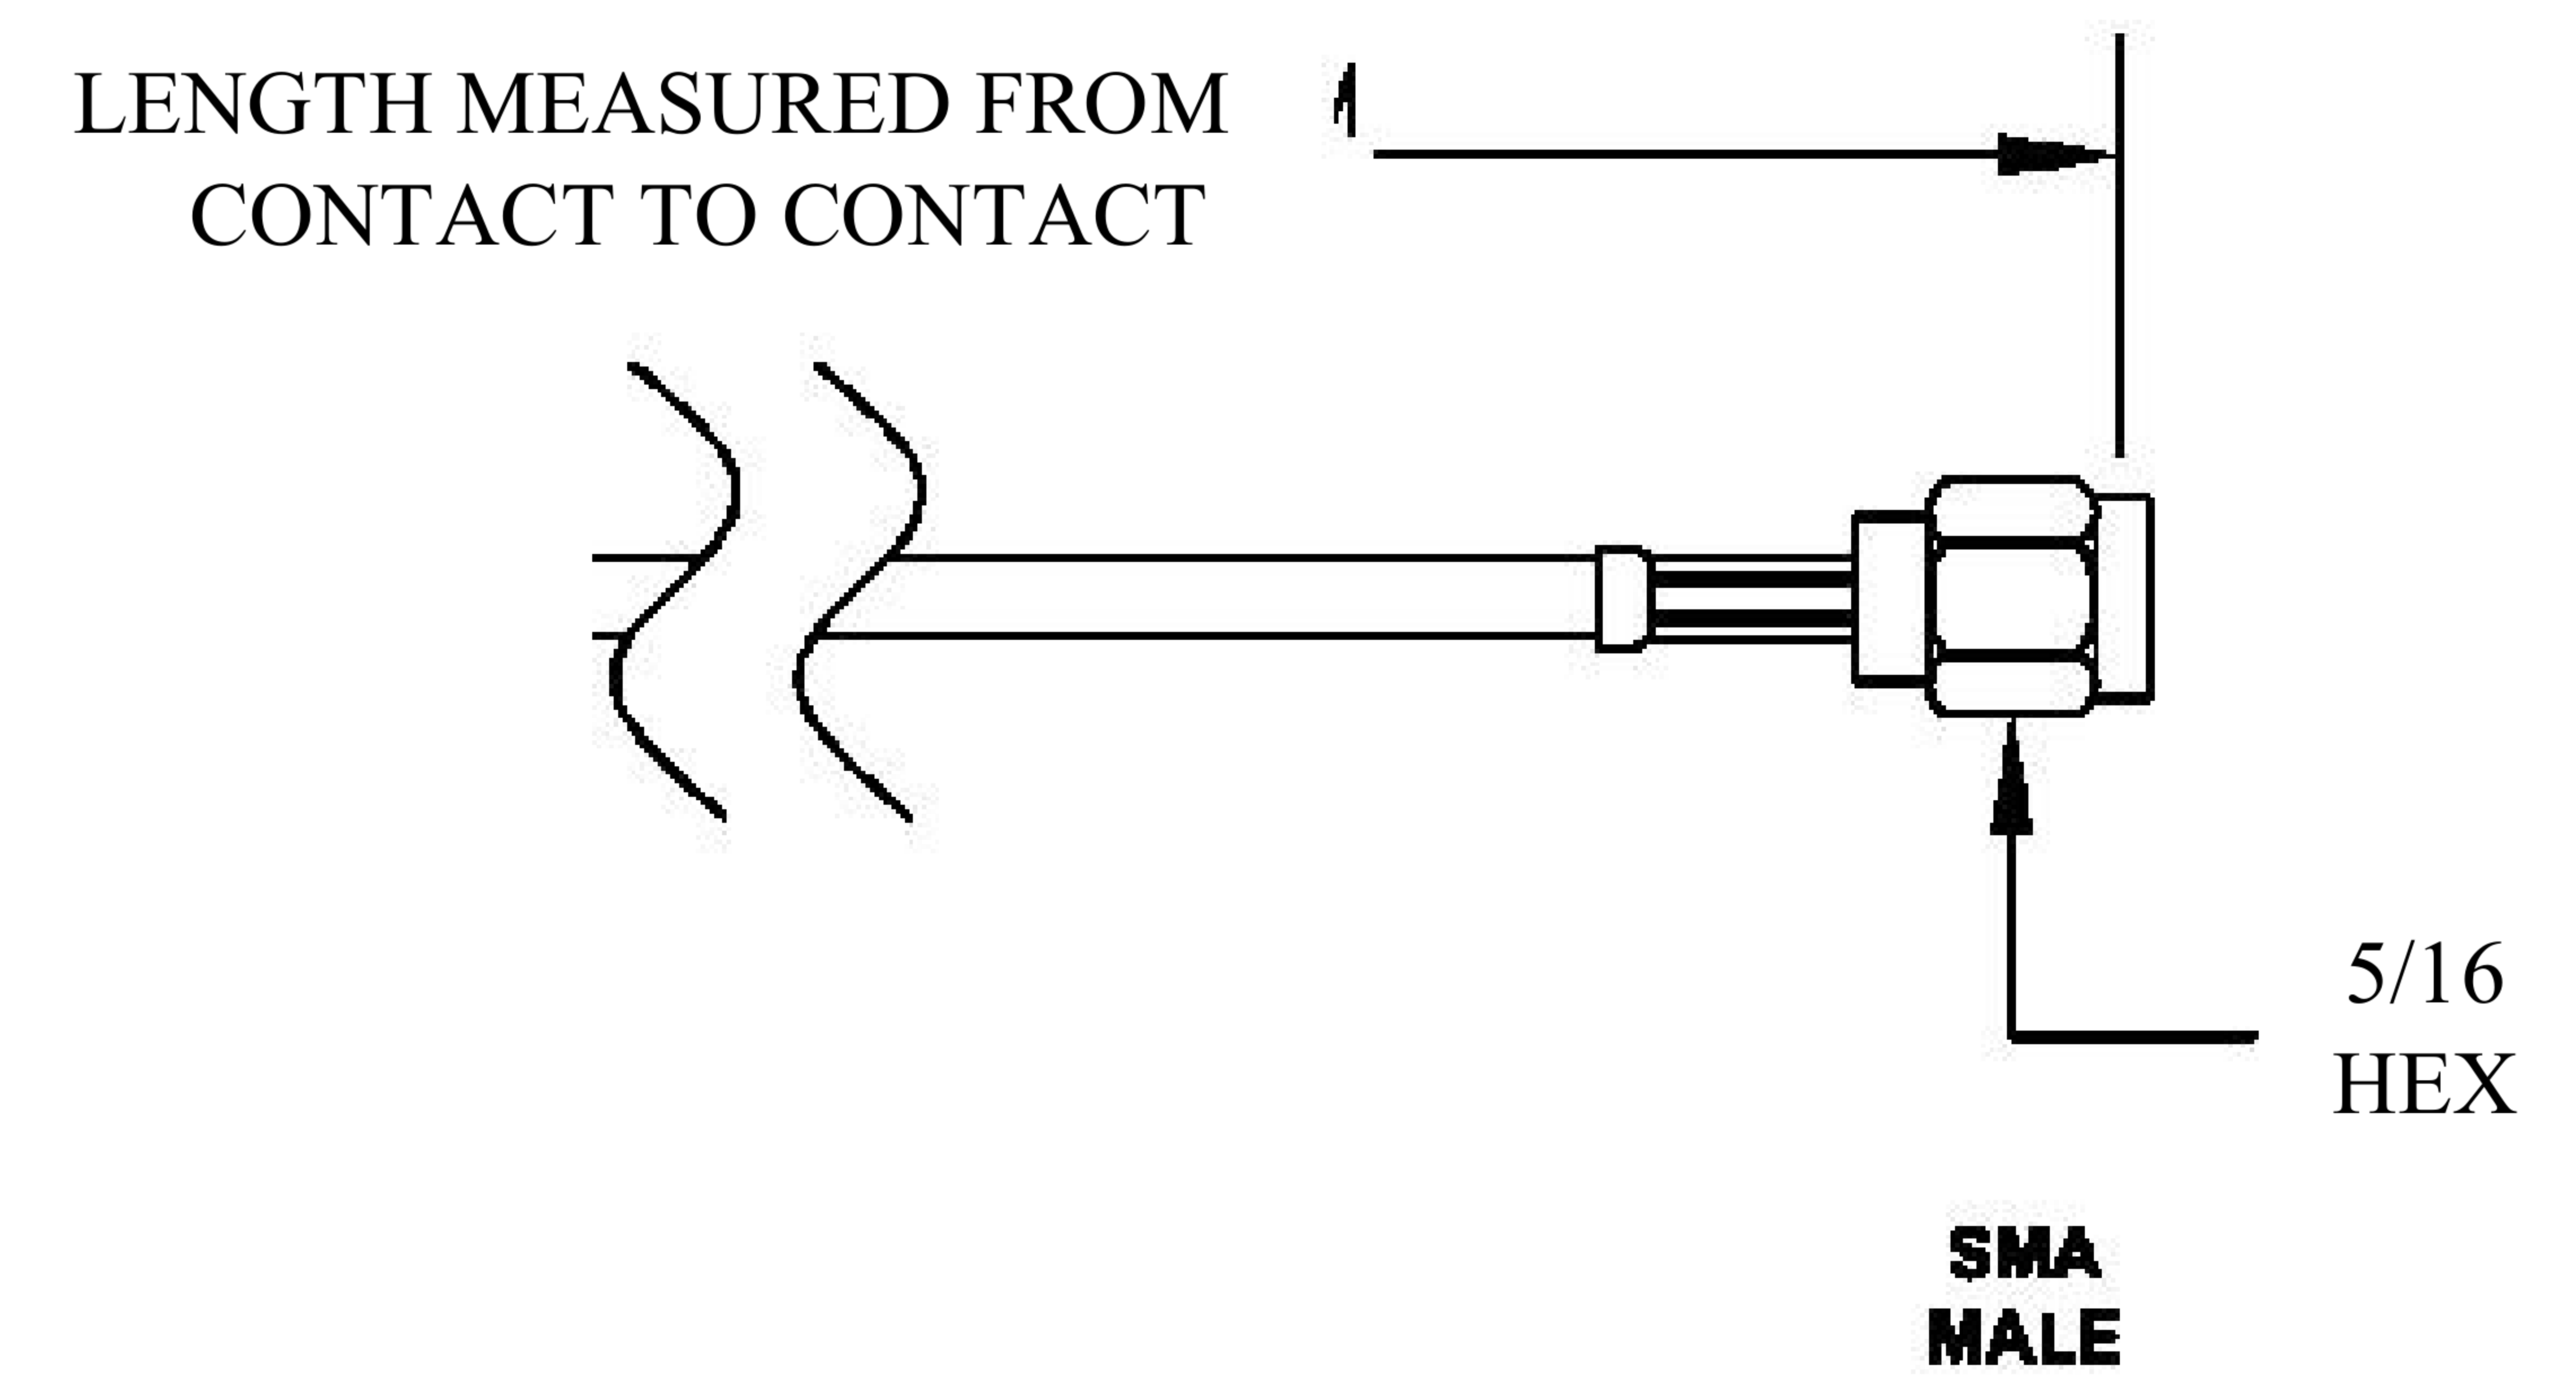

COMPONENTS	IMPEDANCE
FAKRAJACK	50 OHM
SMA MALE	50 OHM
ET38414	50 OHM

### Standard Lengths

-12	12"
-24	24"
-36	36"
-48	48"
-60	60"
-XXX	Custom Length in Inches

Part Configurator			
1. Replace Y with code.			
2. Replace XX with length in inches.			
CODING	JACK	COLOR	APPLICATION
A	H	BLACK	RADIO WITH PHANTOM SUPPLY
B	H	WHITE	RADIO WITHOUT PHANTOM SUPPLY
C	D	BLUE	GPS: TELEMATICS OR NAVIGATION
D	D	BORDEAUX	GSM: CELLULAR PHONE
H	T	VIOLET	GPS: TELEMATICS AND NAVIGATION
I	R	BEIGE	BLUETOOTH
K	H	CURRY	RADIO WITH IF OUTPUT (ANTENNA DIVERSITY)
Z	R	WATER BLUE	NEUTRAL CODING

### COAXIAL & FIBER OPTICS

DWG TITLE	ET22594	DES_	sma-male-to-bordeaux-fakra-jack-cable-12-inch-length-using-rg316-coax-0022590
-----------	---------	------	---

SIZE A | FSCM NO. 53919 | CAD FILE 073102 | SCALE N/A | 127