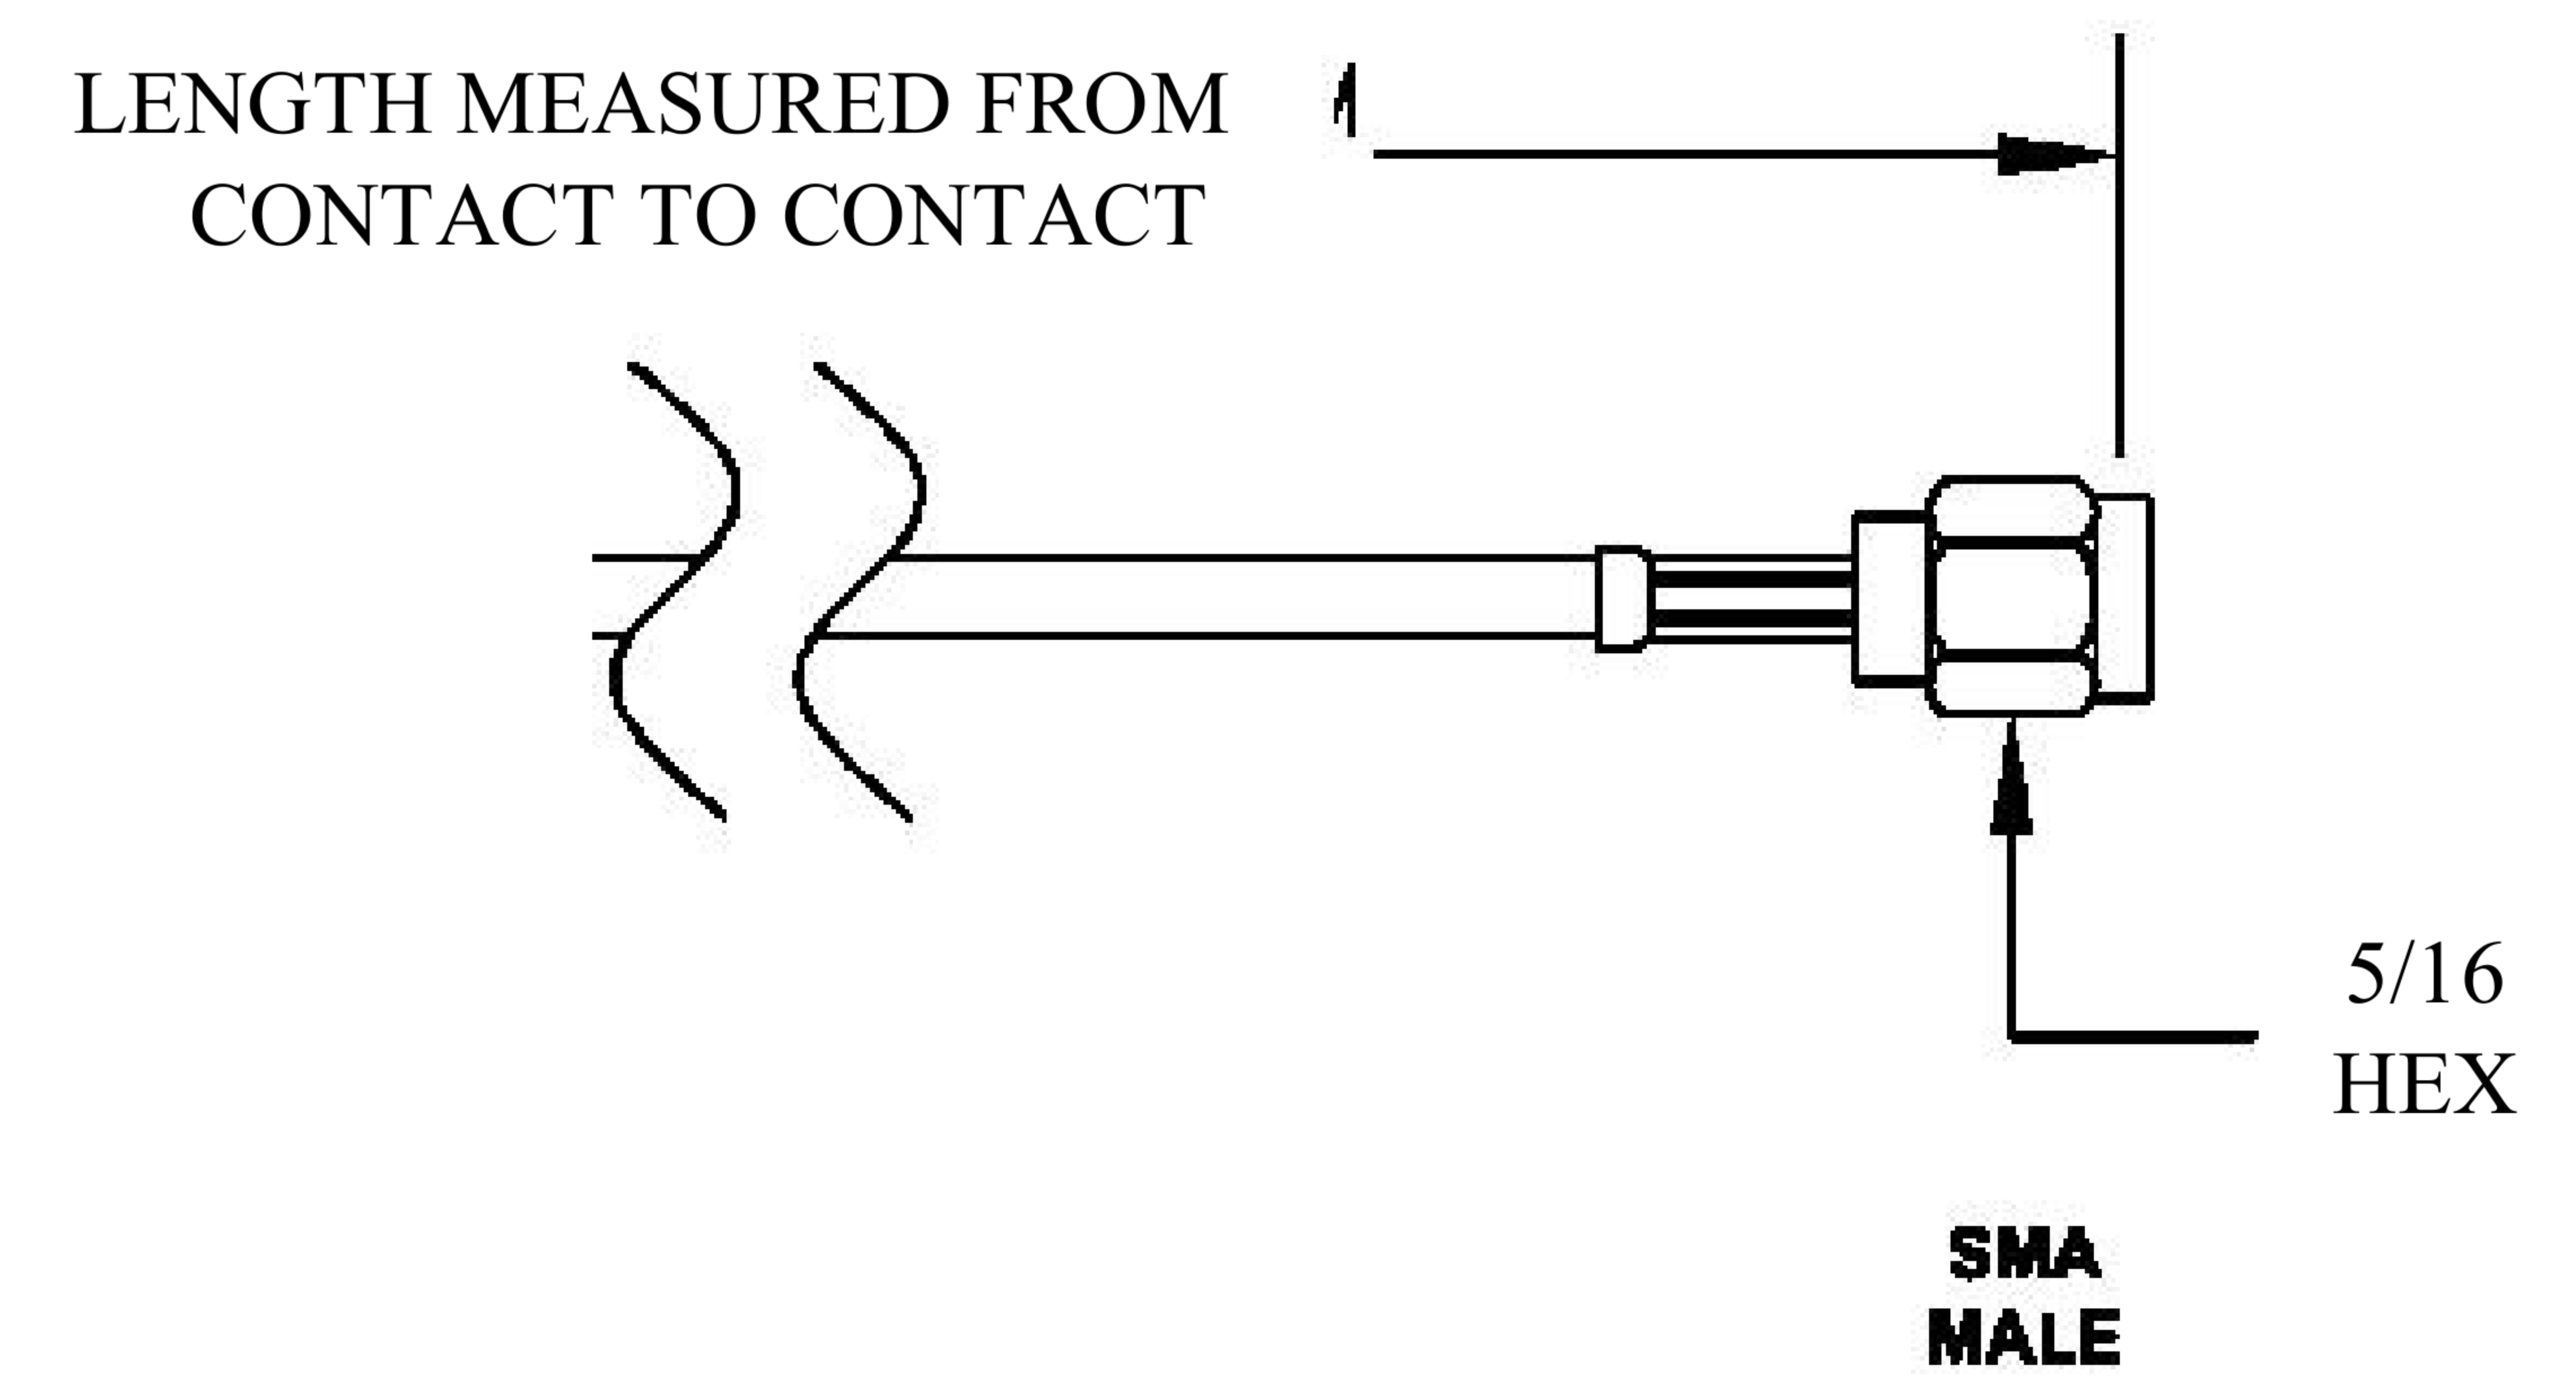

COMPONENTS	IMPEDANCE
FAKRAJACK	50 OHM
SMA MALE	50 OHM
ET38414	50 OHM

Standard Lengths	
-12	12"
-24	24"
-36	36"
-48	48"
-60	60"
-XXX	Custom Length in Inches

Part Configurator			
1. Replace Y with code.			
2. Replace XX with length in inches.			
CODING	JACK	COLOR	APPLICATION
A	H	BLACK	RADIO WITH PHANTOM SUPPLY
B	H	WHITE	RADIO WITHOUT PHANTOM SUPPLY
C		BLUE	GPS: TELEMATICS OR NAVIGATION
D		BORDEAUX	GSM: CELLULAR PHONE
H	T	VIOLET	GPS: TELEMATICS AND NAVIGATION
I	R	BEIGE	BLUETOOTH
K	H	CURRY	RADIO WITH IF OUTPUT (ANTENNA DIVERSITY)
Z	R	WATER BLUE	NEUTRAL CODING

DWG TITLE	ET22598	DES_	sma-male-to-violet-fakra-jack-cable-12-inch-length-using-rg316-coax-0022595
-----------	---------	------	---

SIZE A | FSCM NO. 53919 | CAD FILE 073102 | SCALE N/A | 127

- NOTES:
- UNLESS OTHERWISE SPECIFIED ALL DIMENSIONS ARE NOMINAL.
 - ALL SPECIFICATIONS ARE SUBJECT TO CHANGE WITHOUT NOTICE AT ANY TIME.