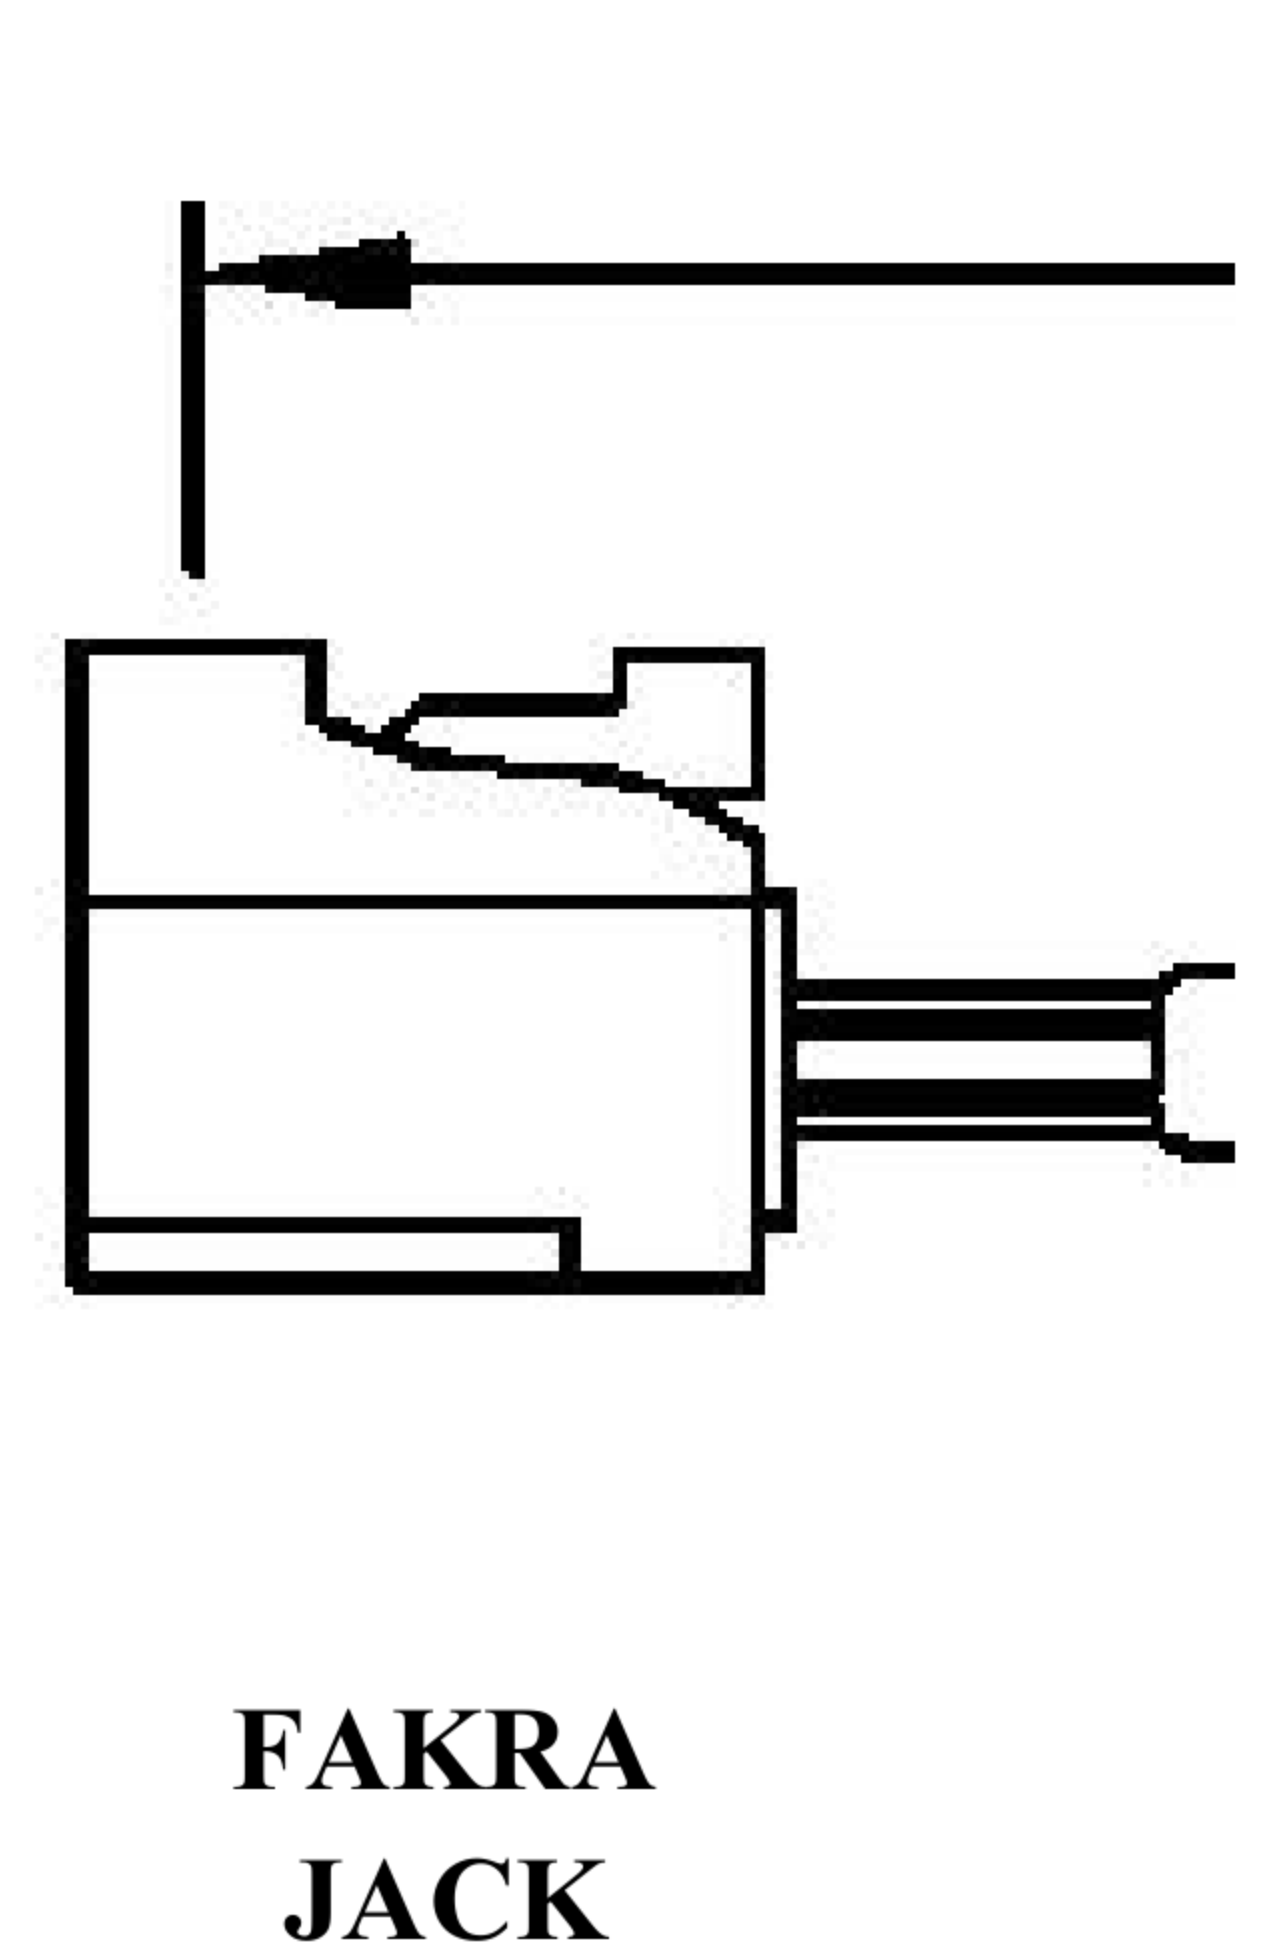

COMPONENTS	IMPEDANCE
FAKRAJACK	50 OHM
SMA MALE	50 OHM
ET38414	50 OHM

Standard Lengths	
-12	12"
-24	24"
-36	36"
-48	48"
-60	60"
-XXX	Custom Length in Inches

Part Configurator			
1. Replace Y with code.			
2. Replace XX with length in inches.			
CODING	JACK	COLOR	APPLICATION
A	H	BLACK	RADIO WITH PHANTOM SUPPLY
B	H	WHITE	RADIO WITHOUT PHANTOM SUPPLY
C		BLUE	GPS: TELEMATICS OR NAVIGATION
D		BORDEAUX	GSM: CELLULAR PHONE
H	T	VIOLET	GPS: TELEMATICS AND NAVIGATION
I	R	BEIGE	BLUETOOTH
K	H	CURRY	RADIO WITH IF OUTPUT (ANTENNA DIVERSITY)
Z	R	WATER BLUE	NEUTRAL CODING

DWG TITLE	ET22598	DES_	sma-male-to-violet-fakra-jack-cable-12-inch-length-using-rg316-coax-0022595
-----------	---------	------	---

SIZE A | FSCM NO. 53919 | CAD FILE 073102 | SCALE N/A | 127

- NOTES:
- UNLESS OTHERWISE SPECIFIED ALL DIMENSIONS ARE NOMINAL.
 - ALL SPECIFICATIONS ARE SUBJECT TO CHANGE WITHOUT NOTICE AT ANY TIME.