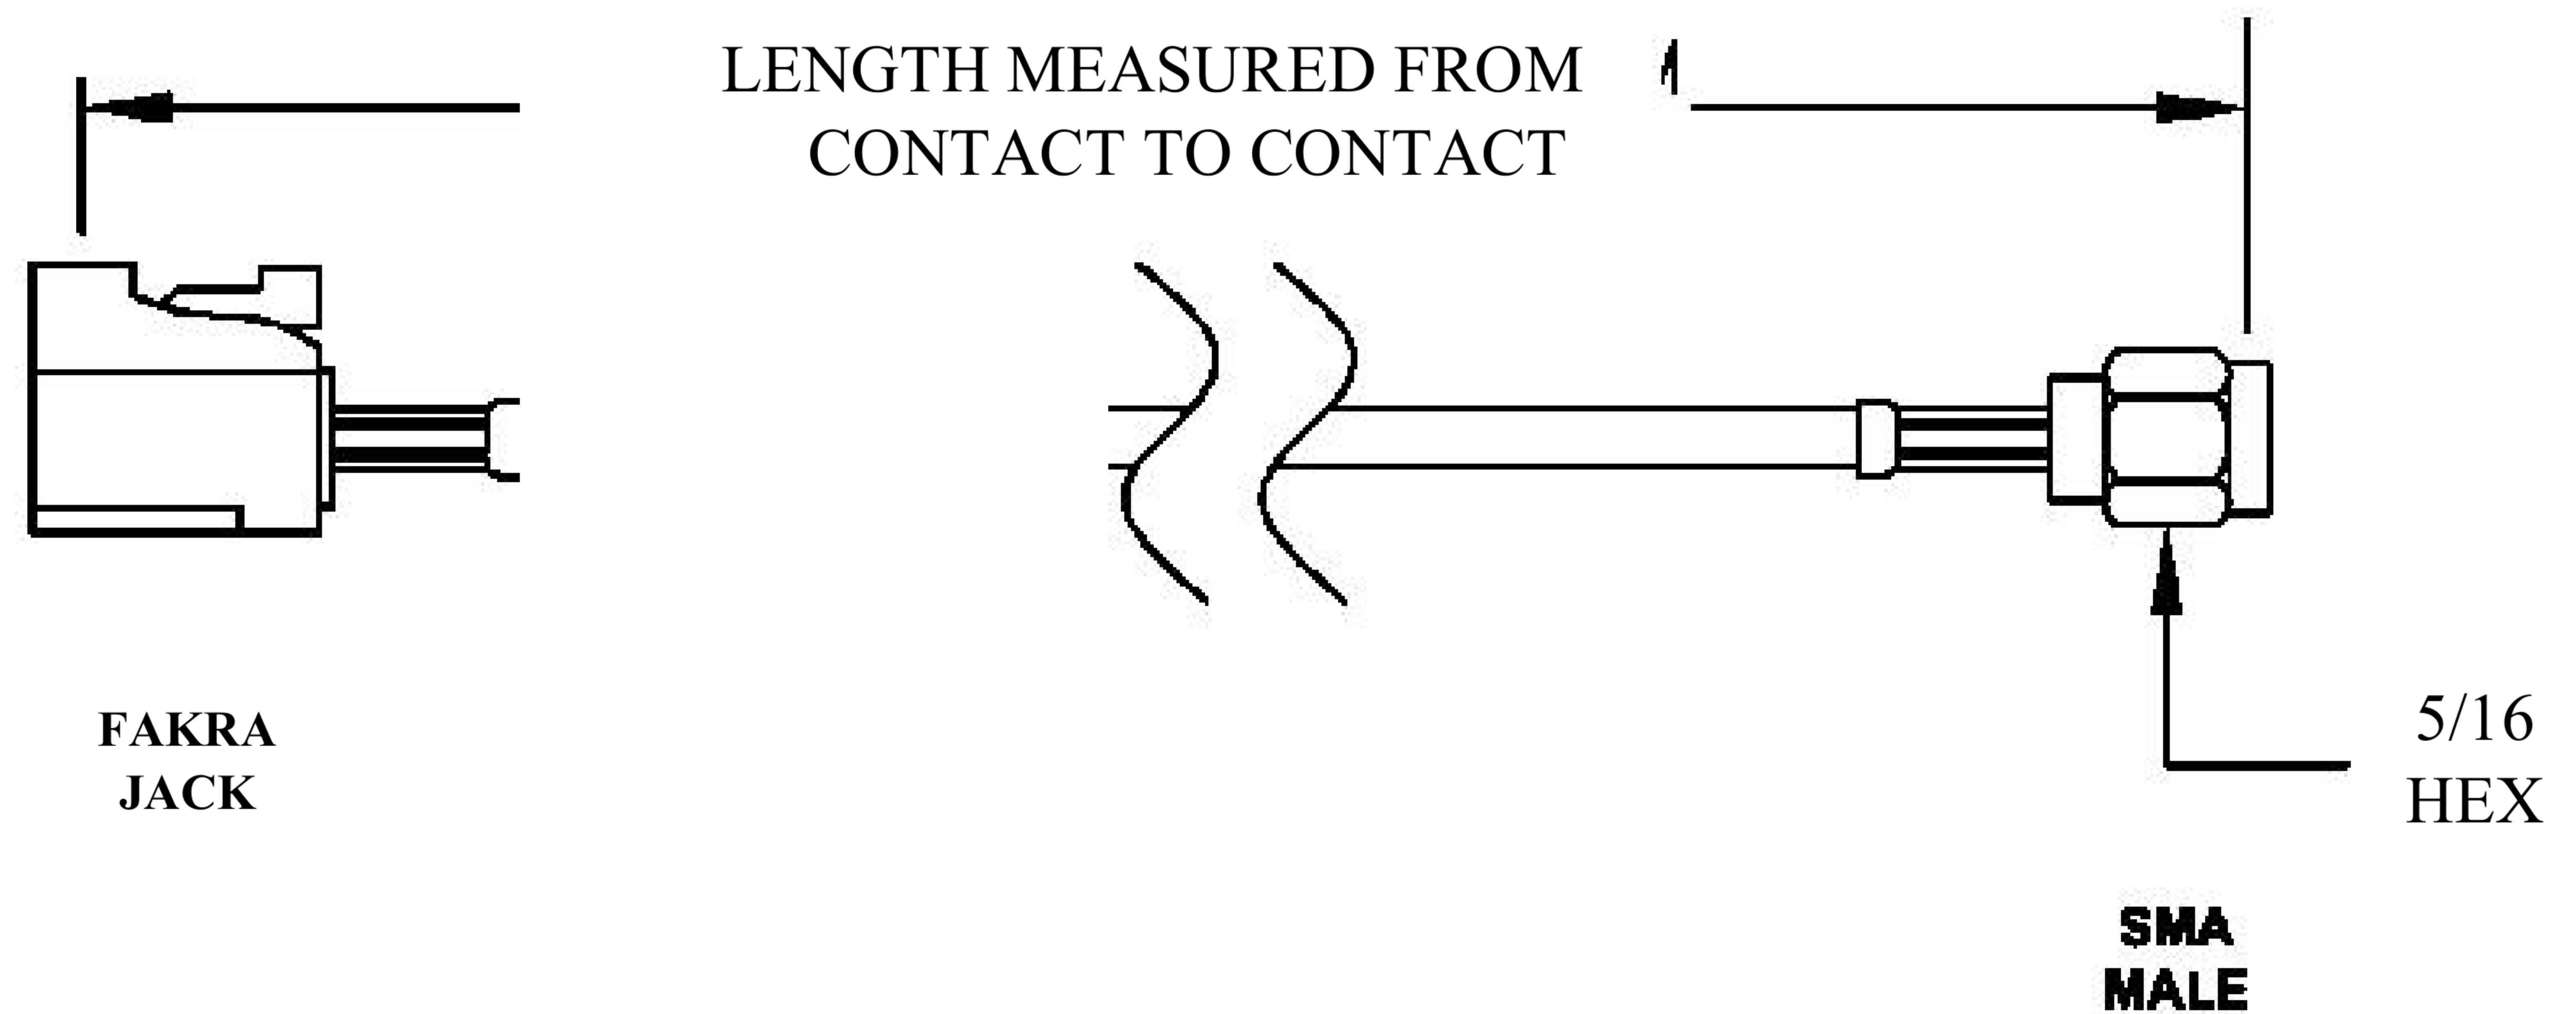

COMPONENTS	IMPEDANCE
FAKRAJACK	50 OHM
SMA MALE	50 OHM
ET38414	50 OHM

Standard Lengths	
-12	12"
-24	24"
-36	36"
-48	48"
-60	60"
-XXX	Custom Length in Inches

Part Configurator			
1. Replace Y with code.			
2. Replace XX with length in inches.			
CODING	JACK	COLOR	APPLICATION
A	H	BLACK	RADIO WITH PHANTOM SUPPLY
B	H	WHITE	RADIO WITHOUT PHANTOM SUPPLY
C	D	BLUE	GPS: TELEMATICS OR NAVIGATION
D	D	BORDEAUX	GSM: CELLULAR PHONE
H	T	VIOLET	GPS: TELEMATICS AND NAVIGATION
I	R	BEIGE	BLUETOOTH
K	H	CURRY	RADIO WITH IF OUTPUT (ANTENNA DIVERSITY)
Z	R	WATER BLUE	NEUTRAL CODING

DWG TITLE	ET22600	DES_	sma-male-to-beige-fakra-jack-cable-12-inch-length-using-rg316-coax-0022600
-----------	---------	------	--

SIZE A | FSCM NO. 53919 | CAD FILE 073102 | SCALE N/A | 127

NOTES:

- UNLESS OTHERWISE SPECIFIED ALL DIMENSIONS ARE NOMINAL.
- ALL SPECIFICATIONS ARE SUBJECT TO CHANGE WITHOUT NOTICE AT ANY TIME.