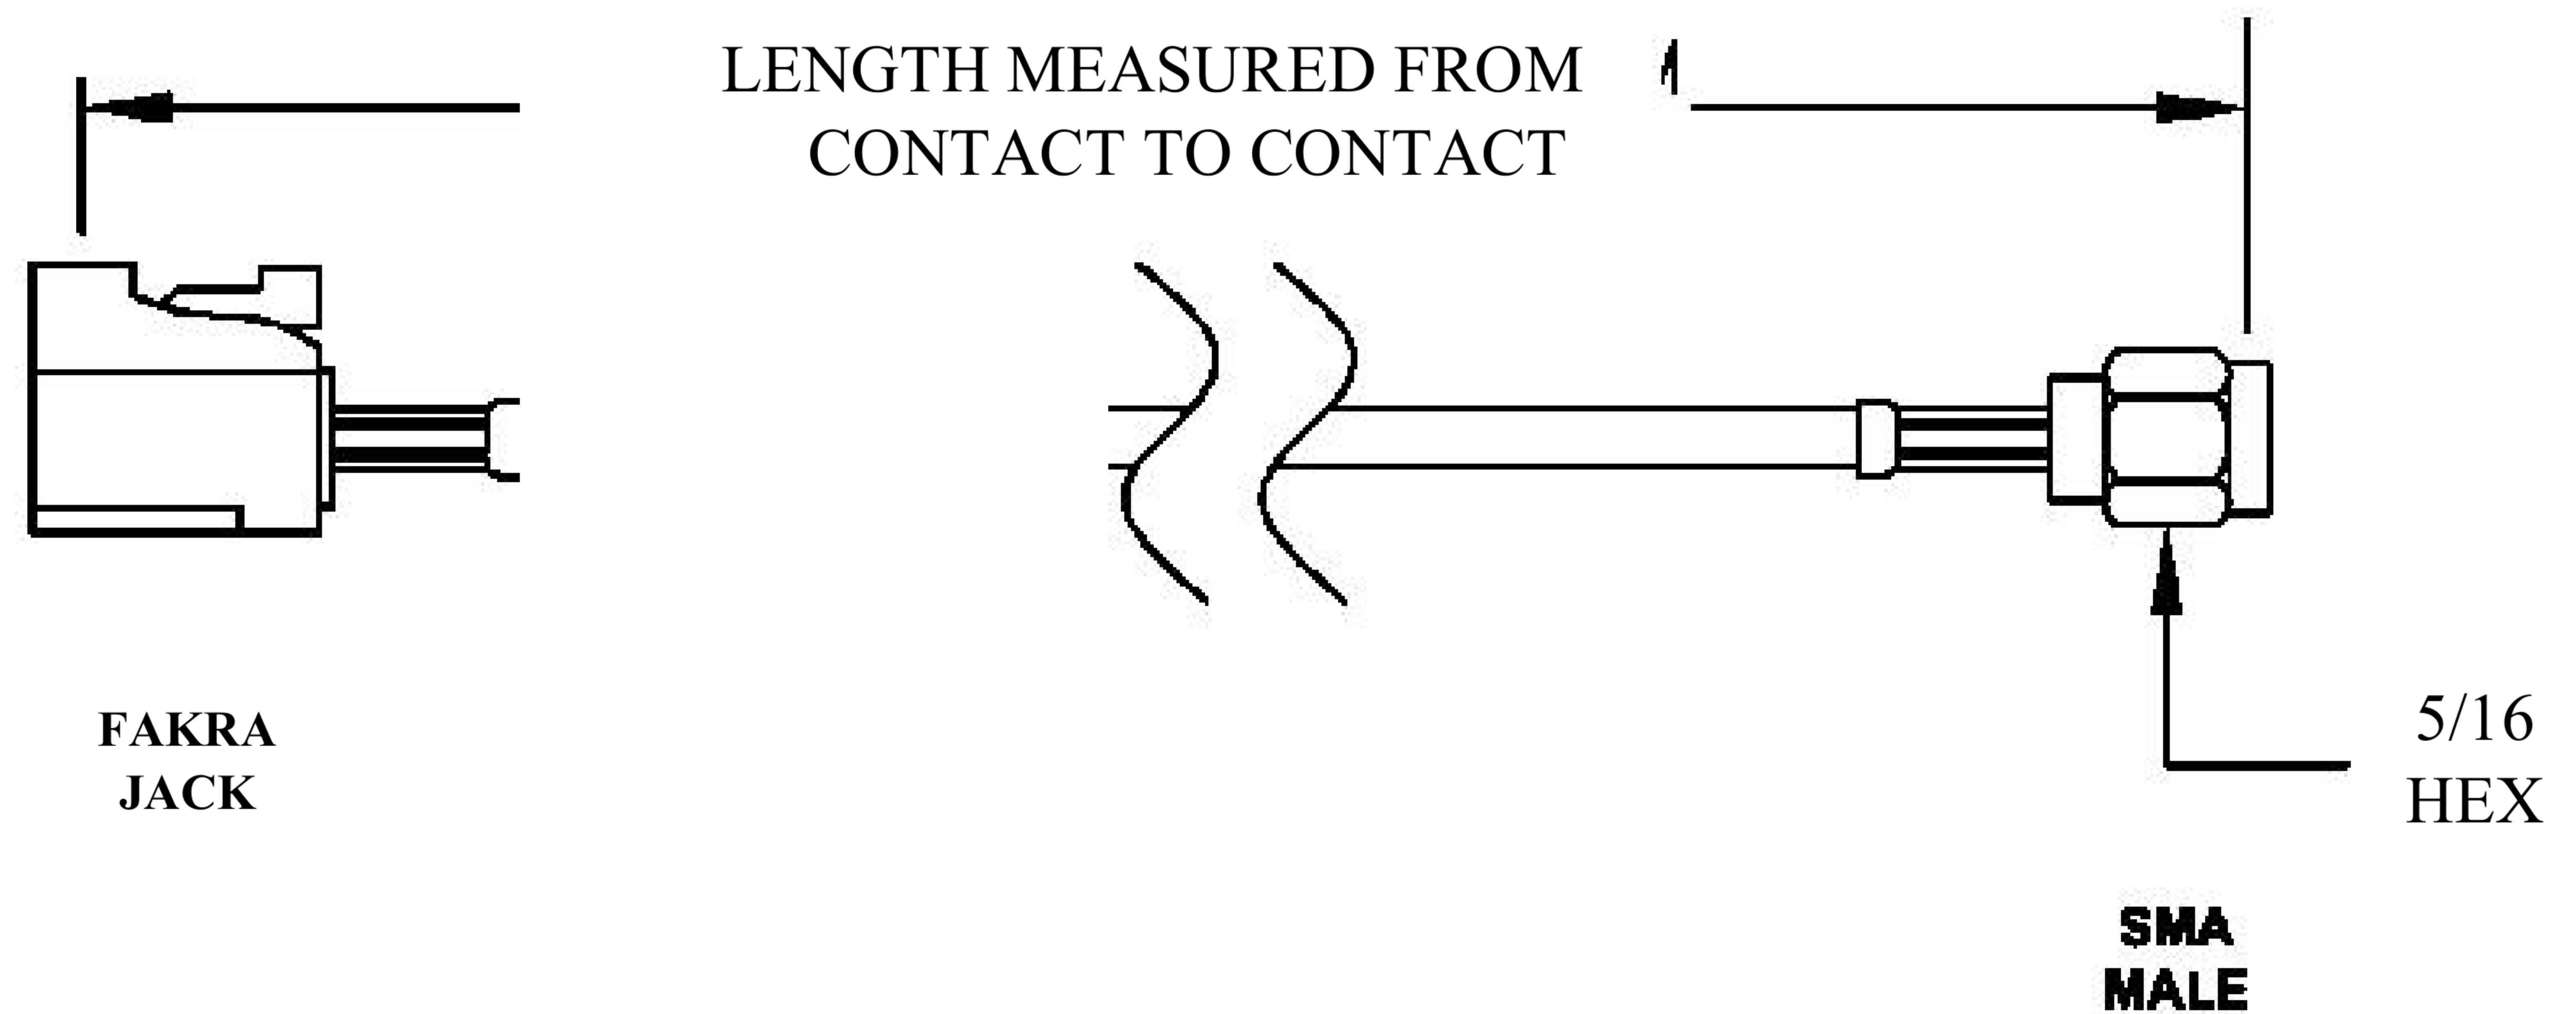

COMPONENTS	IMPEDANCE
FAKRAJACK	50 OHM
SMA MALE	50 OHM
ET38414	50 OHM

Standard Lengths	
-12	12"
-24	24"
-36	36"
-48	48"
-60	60"
-XXX	Custom Length in Inches

Part Configurator			
1. Replace Y with code.			
2. Replace XX with length in inches.			
CODING	JACK	COLOR	APPLICATION
A	H	BLACK	RADIO WITH PHANTOM SUPPLY
B	H	WHITE	RADIO WITHOUT PHANTOM SUPPLY
C	D	BLUE	GPS: TELEMATICS OR NAVIGATION
D	D	BORDEAUX	GSM: CELLULAR PHONE
H	T	VIOLET	GPS: TELEMATICS AND NAVIGATION
I	R	BEIGE	BLUETOOTH
K	H	CURRY	RADIO WITH IF OUTPUT (ANTENNA DIVERSITY)
Z	R	WATER BLUE	NEUTRAL CODING

COAXIAL & FIBER OPTICS

DWG TITLE	ET22601	DES_	sma-male-to-beige-fakra-jack-cable-12-inch-length-using-rg316-coax-0022600
-----------	---------	------	--

SIZE A | FSCM NO. 53919 | CAD FILE 073102 | SCALE N/A | 127