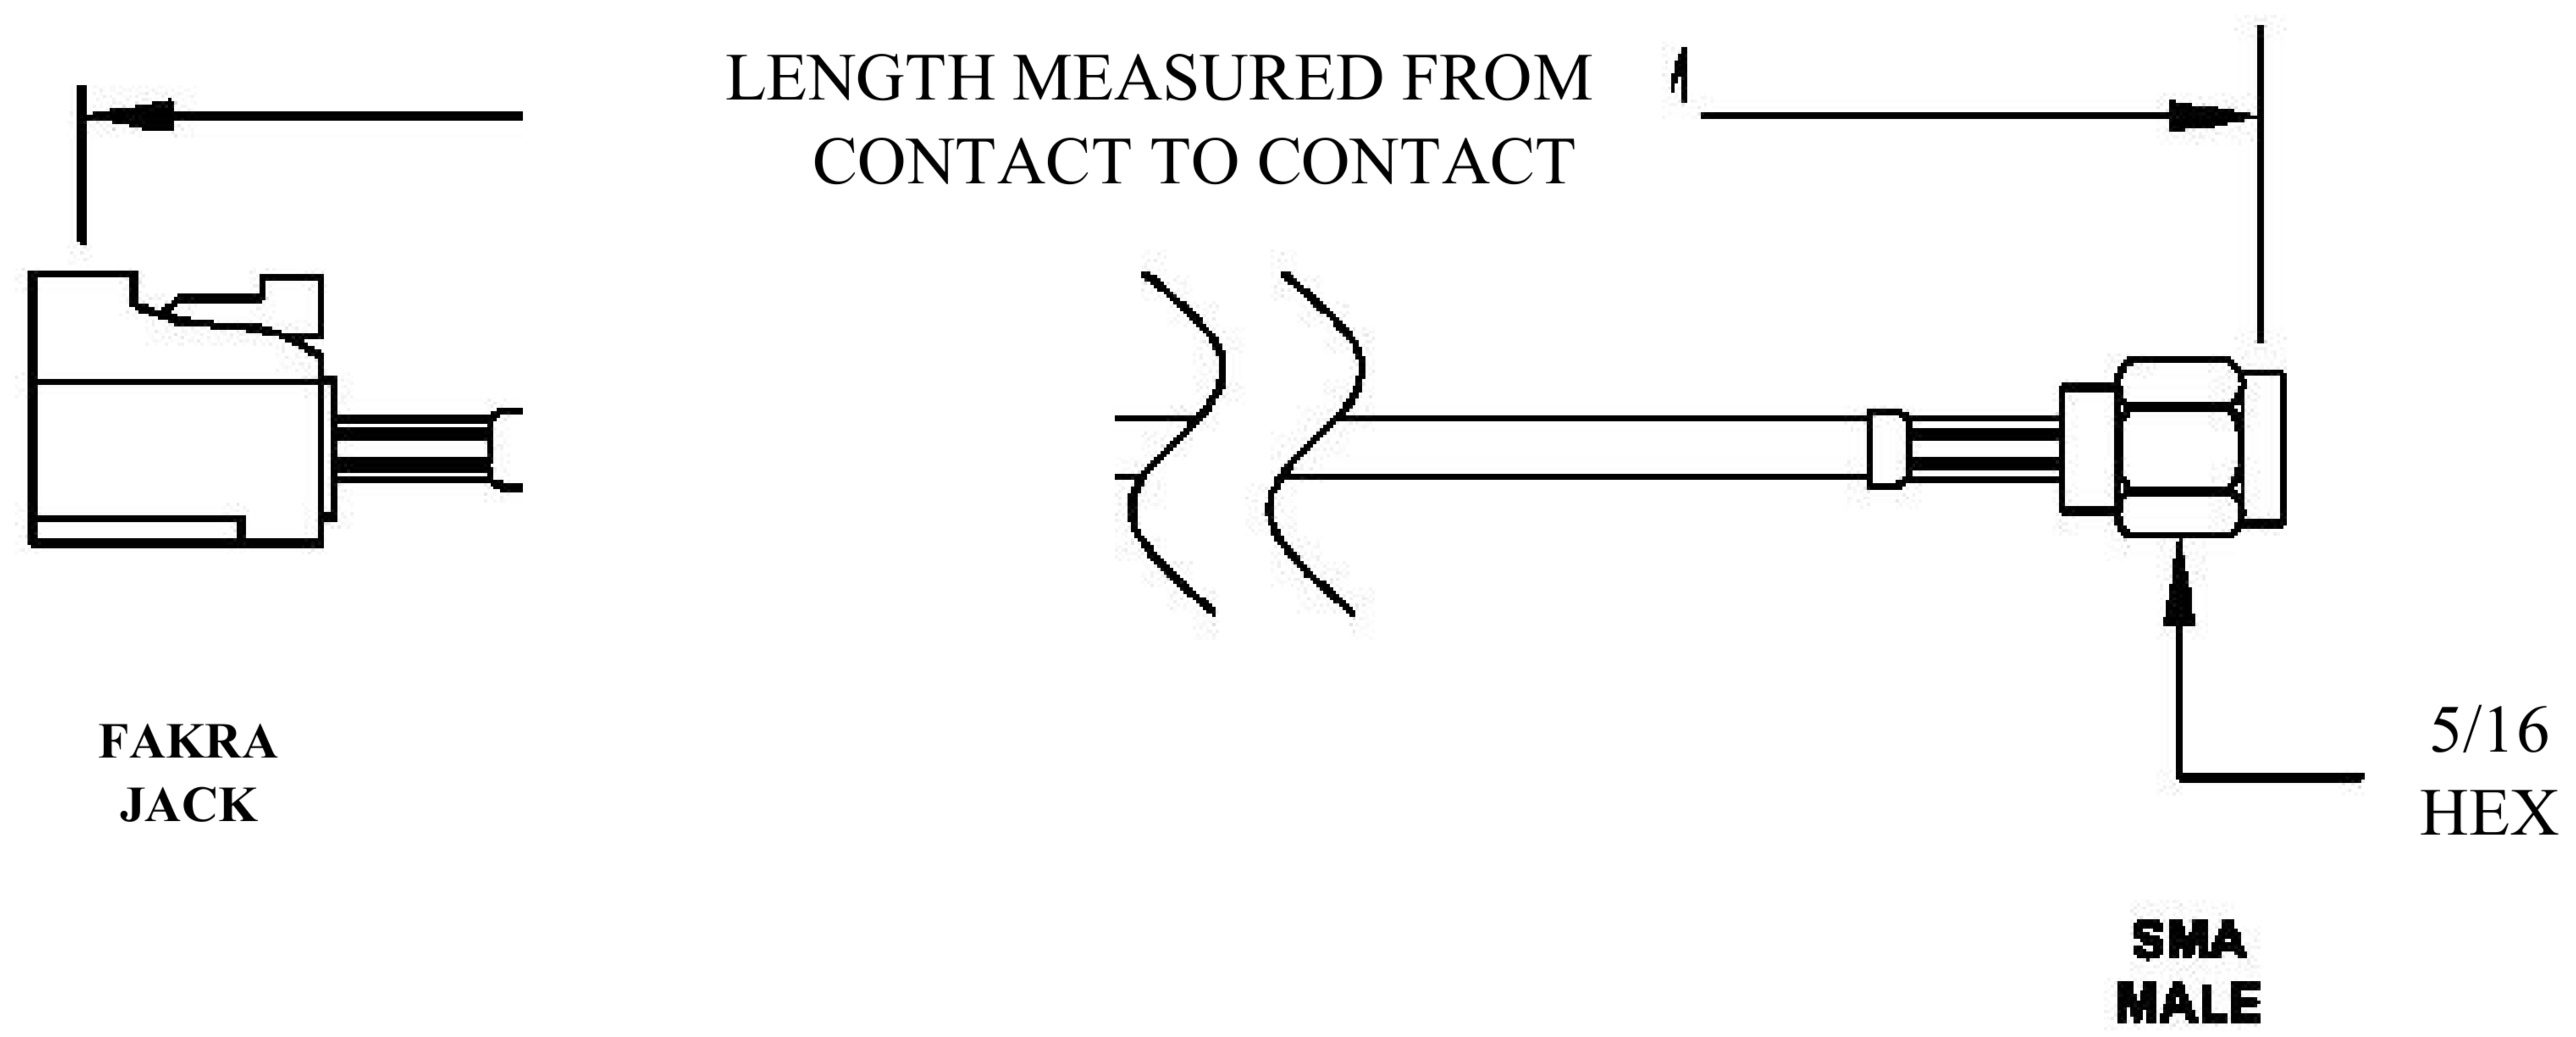

COMPONENTS	IMPEDANCE
FAKRAJACK	50 OHM
SMA MALE	50 OHM
ET38414	50 OHM

Standard Lengths	
-12	12"
-24	24"
-36	36"
-48	48"
-60	60"
-XXX	Custom Length in Inches

Part Configurator			
1. Replace Y with code.			
2. Replace XX with length in inches.			
CODING	JACK	COLOR	APPLICATION
A	H	BLACK	RADIO WITH PHANTOM SUPPLY
B	H	WHITE	RADIO WITHOUT PHANTOM SUPPLY
C	D	BLUE	GPS: TELEMATICS OR NAVIGATION
D	D	BORDEAUX	GSM: CELLULAR PHONE
H	T	VIOLET	GPS: TELEMATICS AND NAVIGATION
I	R	BEIGE	BLUETOOTH
K	H	CURRY	RADIO WITH IF OUTPUT (ANTENNA DIVERSITY)
Z	R	WATER BLUE	NEUTRAL CODING

DWG TITLE	ET22602	DES_	sma-male-to-beige-fakra-jack-cable-12-inch-length-using-rg316-coax-0022600
-----------	---------	------	--

SIZE A | FSCM NO. 53919 | CAD FILE 073102 | SCALE N/A | 127

- NOTES:
- UNLESS OTHERWISE SPECIFIED ALL DIMENSIONS ARE NOMINAL.
 - ALL SPECIFICATIONS ARE SUBJECT TO CHANGE WITHOUT NOTICE AT ANY TIME.