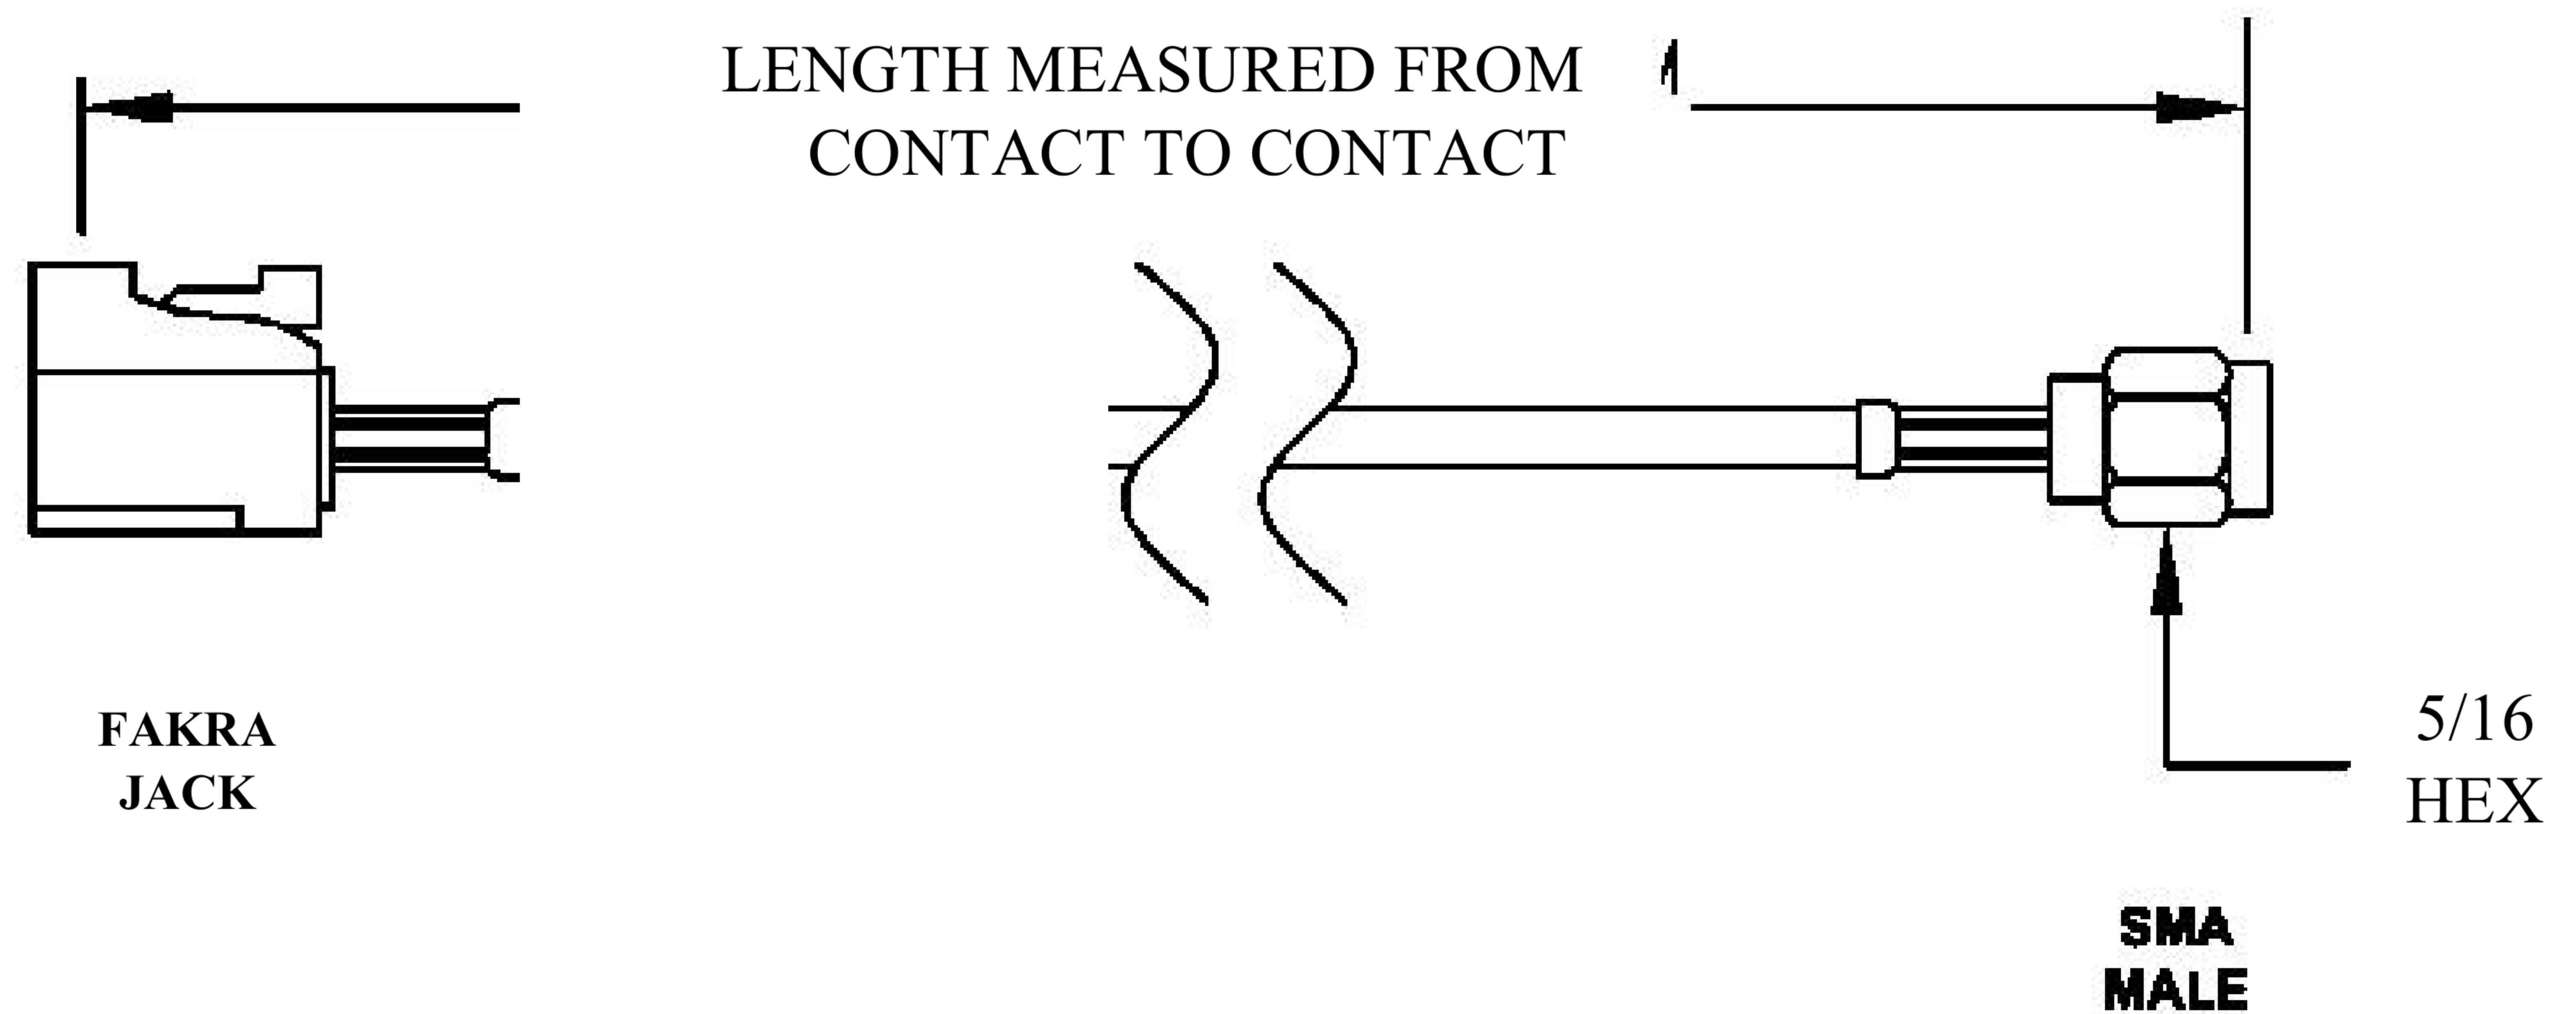

COMPONENTS	IMPEDANCE
FAKRAJACK	50 OHM
SMA MALE	50 OHM
ET38414	50 OHM

Standard Lengths	
-12	12"
-24	24"
-36	36"
-48	48"
-60	60"
-XXX	Custom Length in Inches

Part Configurator			
1. Replace Y with code.			
2. Replace XX with length in inches.			
CODING	JACK	COLOR	APPLICATION
A	H	BLACK	RADIO WITH PHANTOM SUPPLY
B	H	WHITE	RADIO WITHOUT PHANTOM SUPPLY
C	D	BLUE	GPS: TELEMATICS OR NAVIGATION
D	D	BORDEAUX	GSM: CELLULAR PHONE
H	T	VIOLET	GPS: TELEMATICS AND NAVIGATION
I	R	BEIGE	BLUETOOTH
K	H	CURRY	RADIO WITH IF OUTPUT (ANTENNA DIVERSITY)
Z	R	WATER BLUE	NEUTRAL CODING

DWG TITLE	ET22603	DES_	sma-male-to-beige-fakra-jack-cable-12-inch-length-using-rg316-coax-0022600
-----------	---------	------	----------------------------------------------------------------------------

SIZE A | FSCM NO. 53919 | CAD FILE 073102 | SCALE N/A | 127

NOTES:

- UNLESS OTHERWISE SPECIFIED ALL DIMENSIONS ARE NOMINAL.
- ALL SPECIFICATIONS ARE SUBJECT TO CHANGE WITHOUT NOTICE AT ANY TIME.