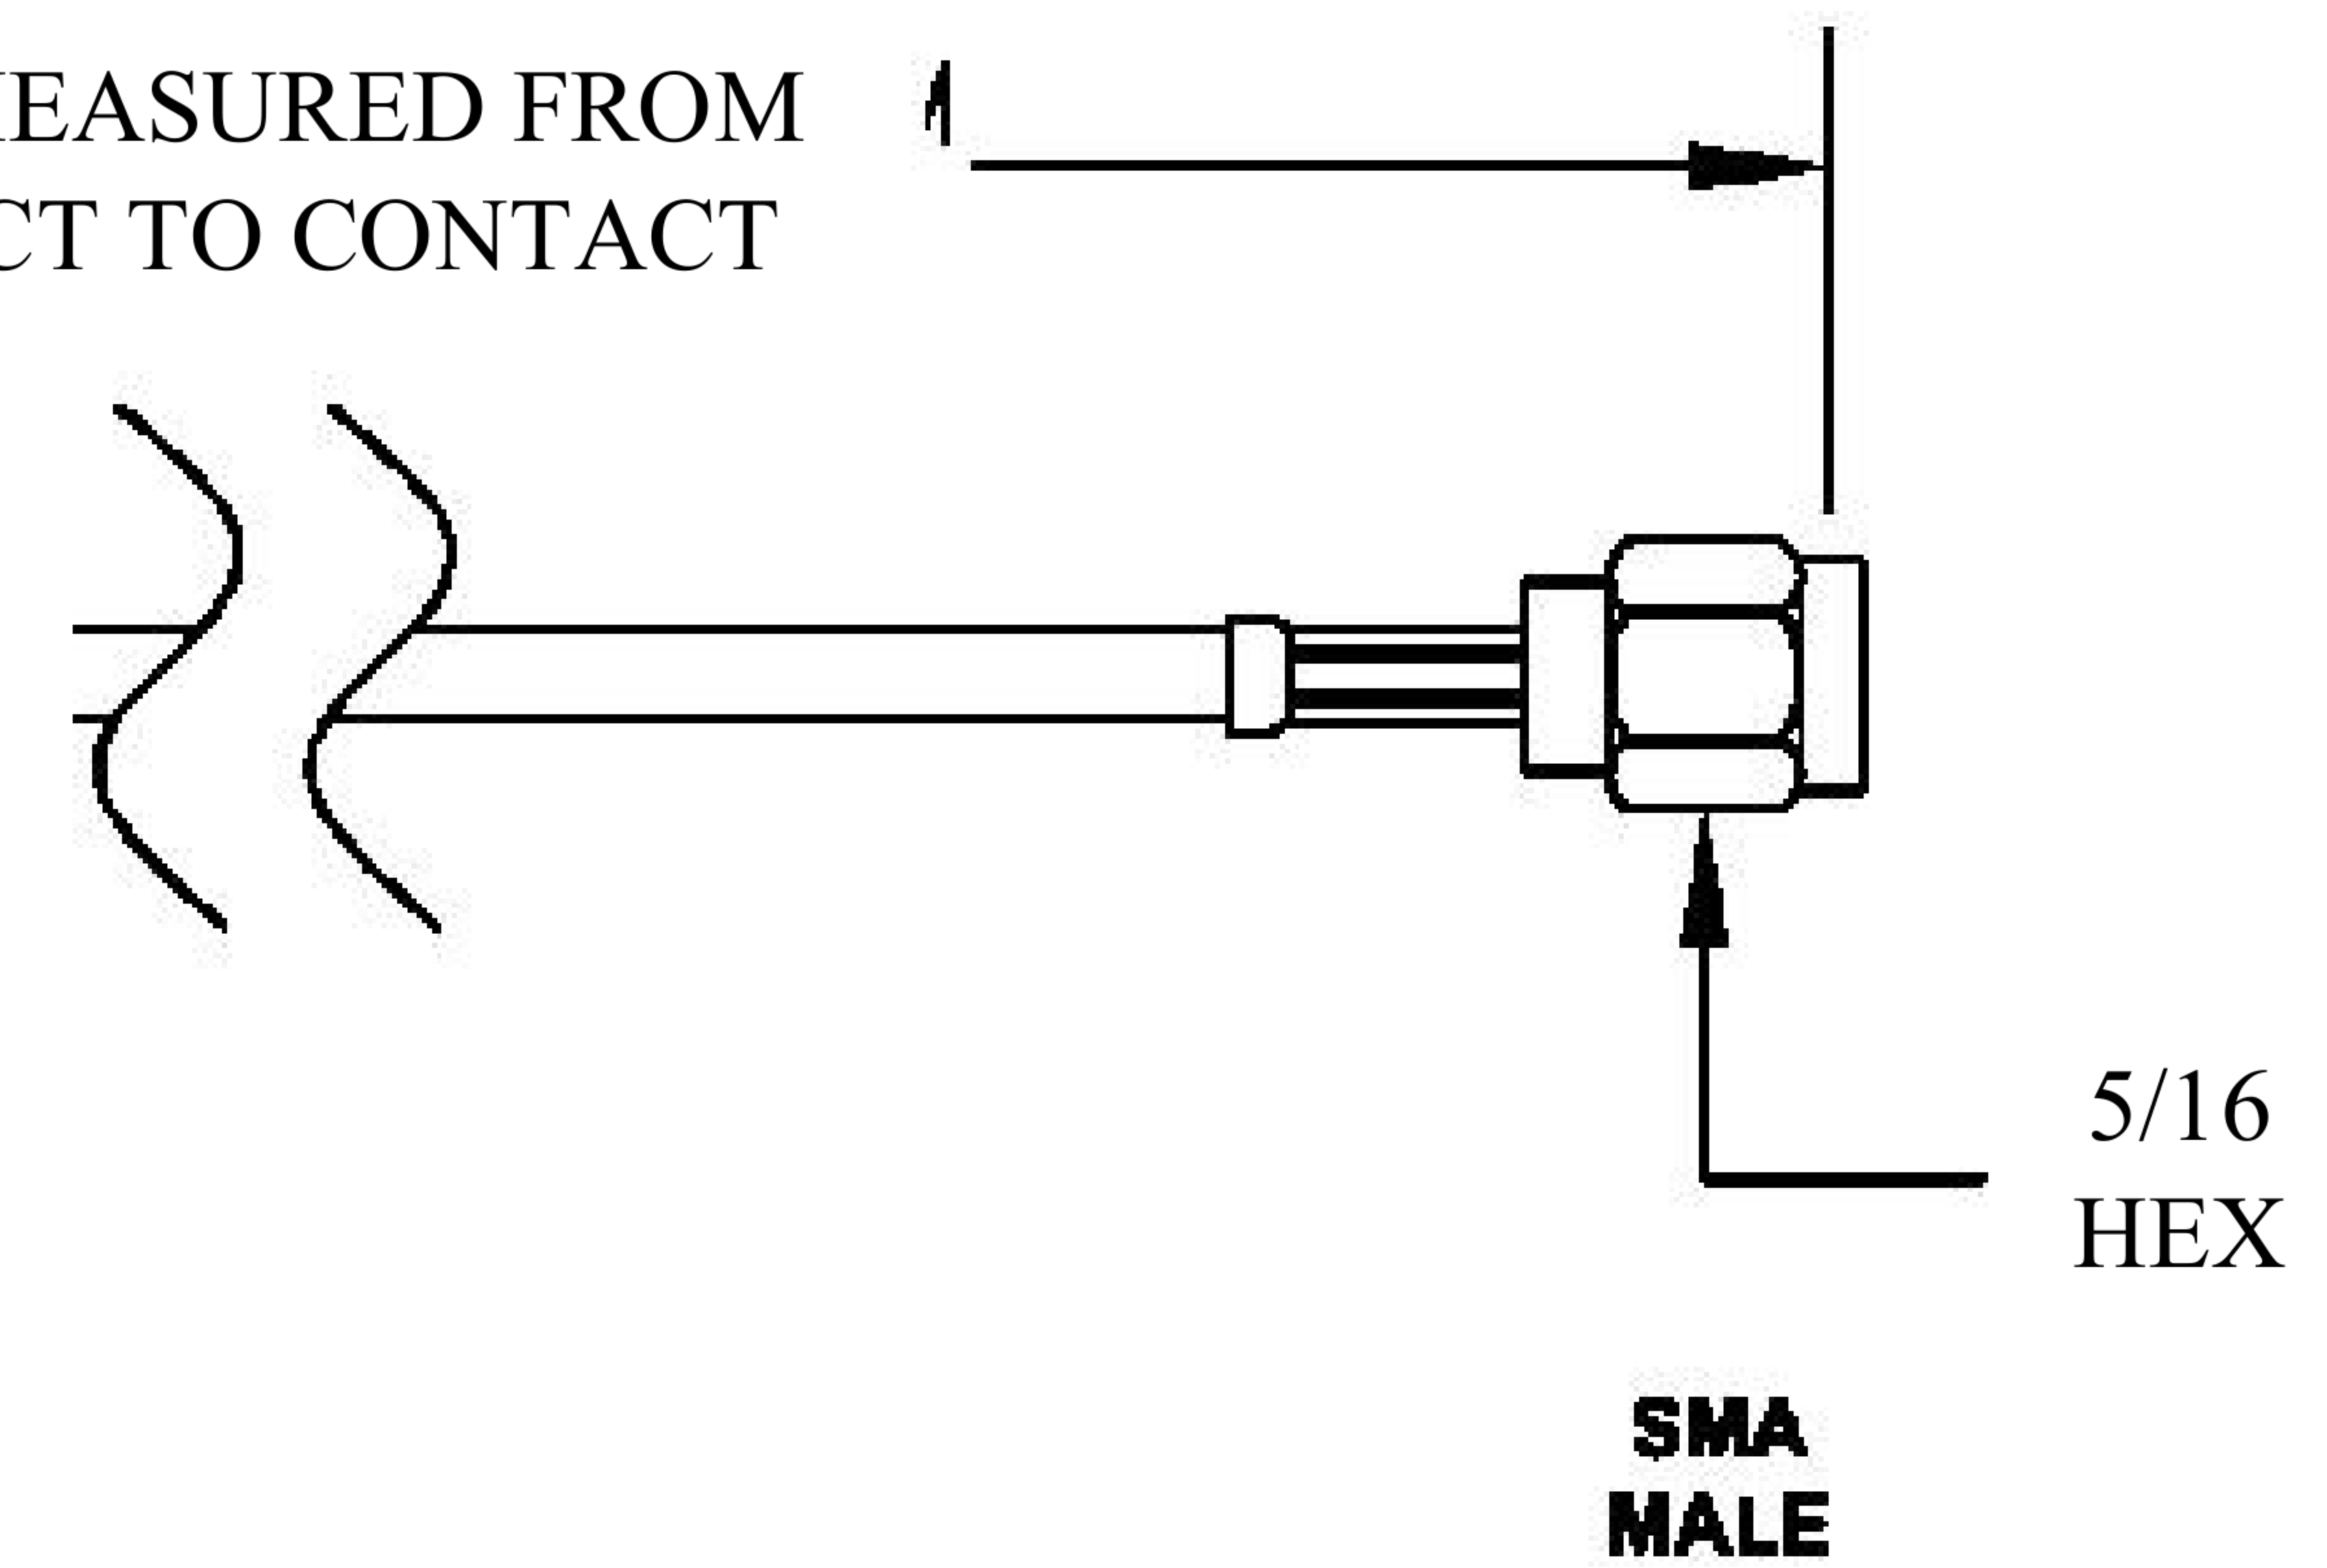

COMPONENTS	IMPEDANCE
FAKRAJACK	50 OHM
SMA MALE	50 OHM
ET38414	50 OHM

Standard Lengths

-12	12"
-24	24"
-36	36"
-48	48"
-60	60"
-XXX	Custom Length in Inches

Part Configurator			
1. Replace Y with code.			
2. Replace XX with length in inches.			
CODING	JACK	COLOR	APPLICATION
A	H	BLACK	RADIO WITH PHANTOM SUPPLY
B	H	WHITE	RADIO WITHOUT PHANTOM SUPPLY
C	D	BLUE	GPS: TELEMATICS OR NAVIGATION
D	D	BORDEAUX	GSM: CELLULAR PHONE
H	T	VIOLET	GPS: TELEMATICS AND NAVIGATION
I	R	BEIGE	BLUETOOTH
K	H	CURRY	RADIO WITH IF OUTPUT (ANTENNA DIVERSITY)
Z	R	WATER BLUE	NEUTRAL CODING

FAKRA JACK

LENGTH MEASURED FROM CONTACT TO CONTACT

8th Floor, Building 1, Yongfu Science and Technology Center Industrial Park, Nanzha District 5, Humen, 523900, Dongguan, Guangdong, China.

Website: www.ebeestock.com

Email: sales@ebeestock.com

COAXIAL & FIBER OPTICS

DWG TITLE	ET22604	DES_	sma-male-to-beige-fakra-jack-cable-12-inch-length-using-rg316-coax-0022600
SIZE A FSCM NO. 53919 CAD FILE 073102 SCALE N/A		127	

NOTES: