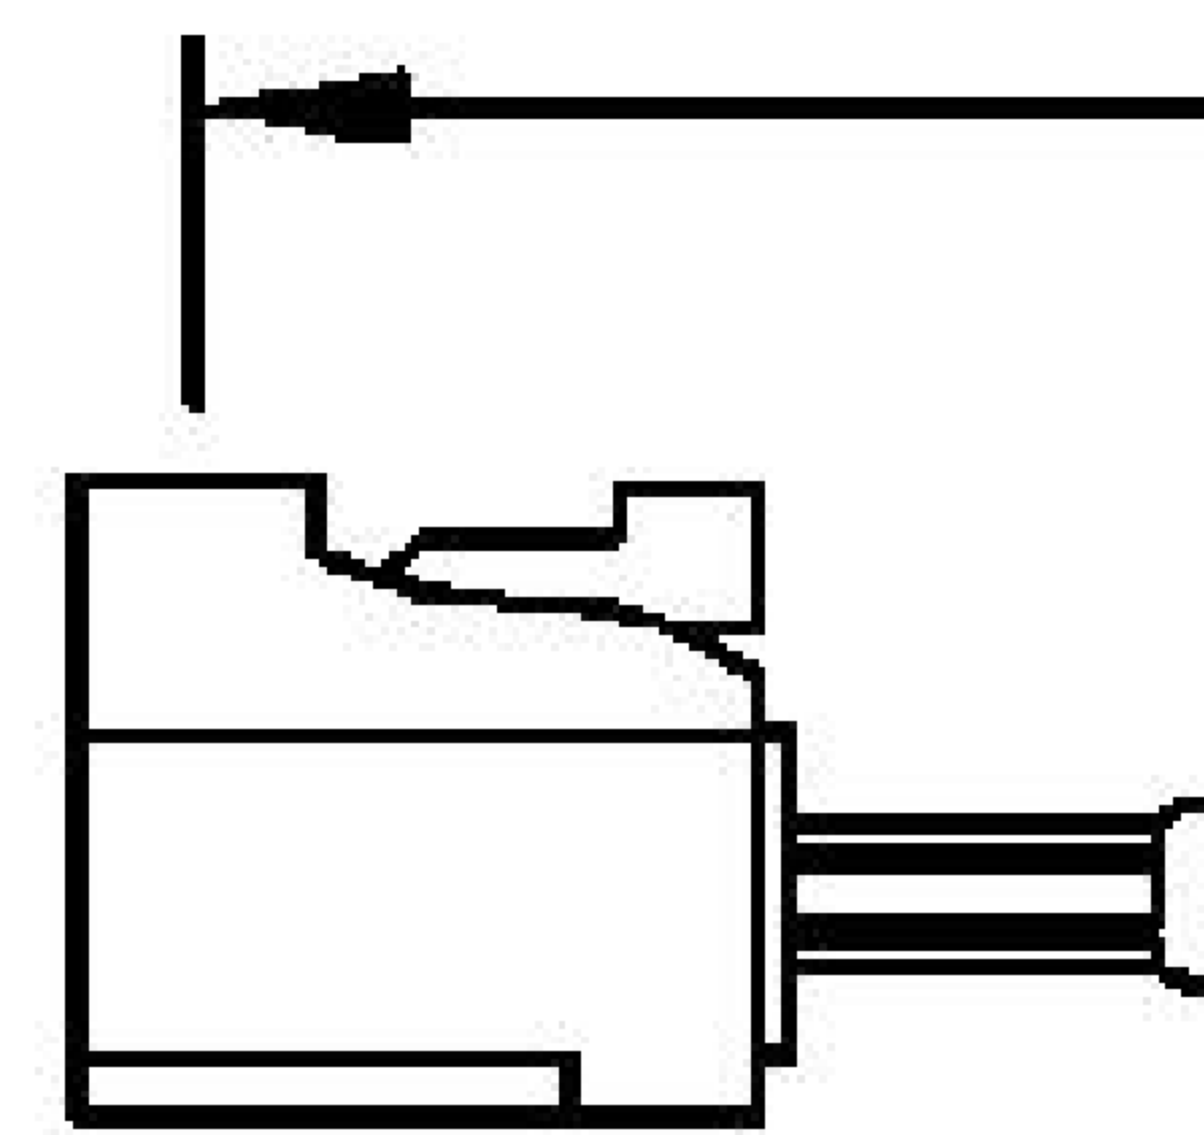

COMPONENTS	IMPEDANCE
FAKRAJACK	50 OHM
SMA MALE	50 OHM
ET38414	50 OHM

Standard Lengths

-12	12"
-24	24"
-36	36"
-48	48"
-60	60"
-XXX	Custom Length in Inches

Part Configurator			
1. Replace Y with code.			
2. Replace XX with length in inches.			
CODING	JACK	COLOR	APPLICATION
A	H	BLACK	RADIO WITH PHANTOM SUPPLY
B	H	WHITE	RADIO WITHOUT PHANTOM SUPPLY
C	D	BLUE	GPS: TELEMATICS OR NAVIGATION
D	D	BORDEAUX	GSM: CELLULAR PHONE
H	T	VIOLET	GPS: TELEMATICS AND NAVIGATION
I	R	BEIGE	BLUETOOTH
K	H	CURRY	RADIO WITH IF OUTPUT (ANTENNA DIVERSITY)
Z	R	WATER BLUE	NEUTRAL CODING

FAKRA JACK

LENGTH MEASURED FROM CONTACT TO CONTACT

8th Floor, Building 1, Yongfu Science and Technology Center Industrial Park, Nanzha District 5, Humen, 523900, Dongguan, Guangdong, China.

Website: www.ebeestock.com

Email: sales@ebeestock.com

COAXIAL & FIBER OPTICS

DWG TITLE	ET22604	DES_	sma-male-to-beige-fakra-jack-cable-12-inch-length-using-rg316-coax-0022600
SIZE A FSCM NO. 53919 CAD FILE 073102 SCALE N/A		127	

NOTES: