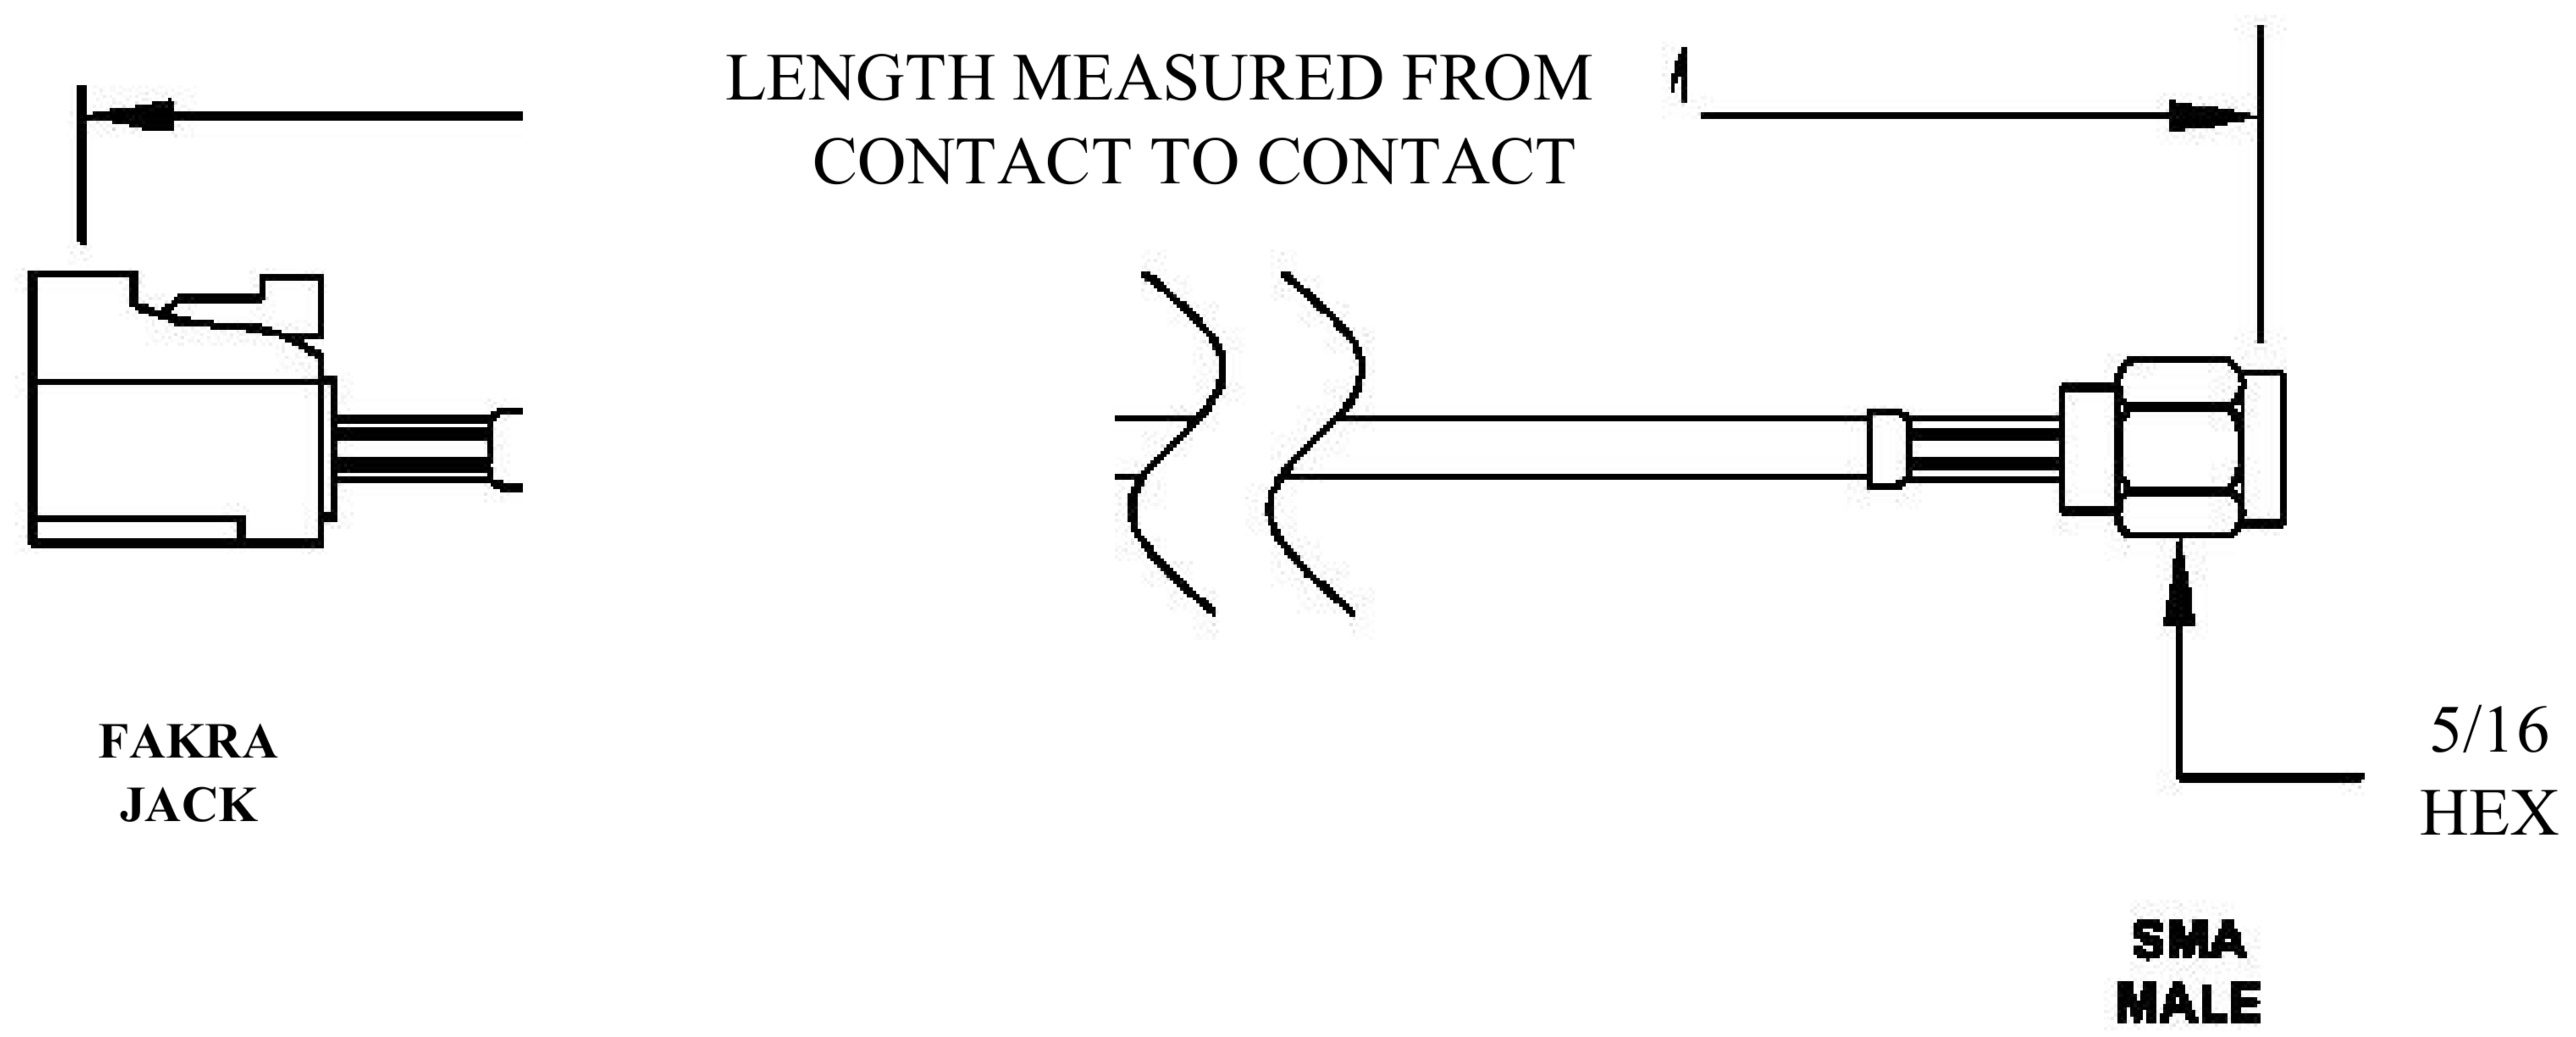

COMPONENTS	IMPEDANCE
FAKRAJACK	50 OHM
SMA MALE	50 OHM
ET38414	50 OHM

Standard Lengths	
-12	12"
-24	24"
-36	36"
-48	48"
-60	60"
-XXX	Custom Length in Inches

Part Configurator			
1. Replace Y with code.			
2. Replace XX with length in inches.			
CODING	JACK	COLOR	APPLICATION
A	H	BLACK	RADIO WITH PHANTOM SUPPLY
B	H	WHITE	RADIO WITHOUT PHANTOM SUPPLY
C	D	BLUE	GPS: TELEMATICS OR NAVIGATION
D	D	BORDEAUX	GSM: CELLULAR PHONE
H	T	VIOLET	GPS: TELEMATICS AND NAVIGATION
I	R	BEIGE	BLUETOOTH
K	H	CURRY	RADIO WITH IF OUTPUT (ANTENNA DIVERSITY)
Z	R	WATER BLUE	NEUTRAL CODING

DWG TITLE ET22605	DES_ sma-male-to-curry-fakra-jack-cable-12-inch-length-using-rg316-coax-002 2605
----------------------	--

SIZE A | **FSCM NO. 53919** | CAD FILE 073102 | SCALE N/A | 127

- NOTES:
- UNLESS OTHERWISE SPECIFIED ALL DIMENSIONS ARE NOMINAL.
 - ALL SPECIFICATIONS ARE SUBJECT TO CHANGE WITHOUT NOTICE AT ANY TIME.