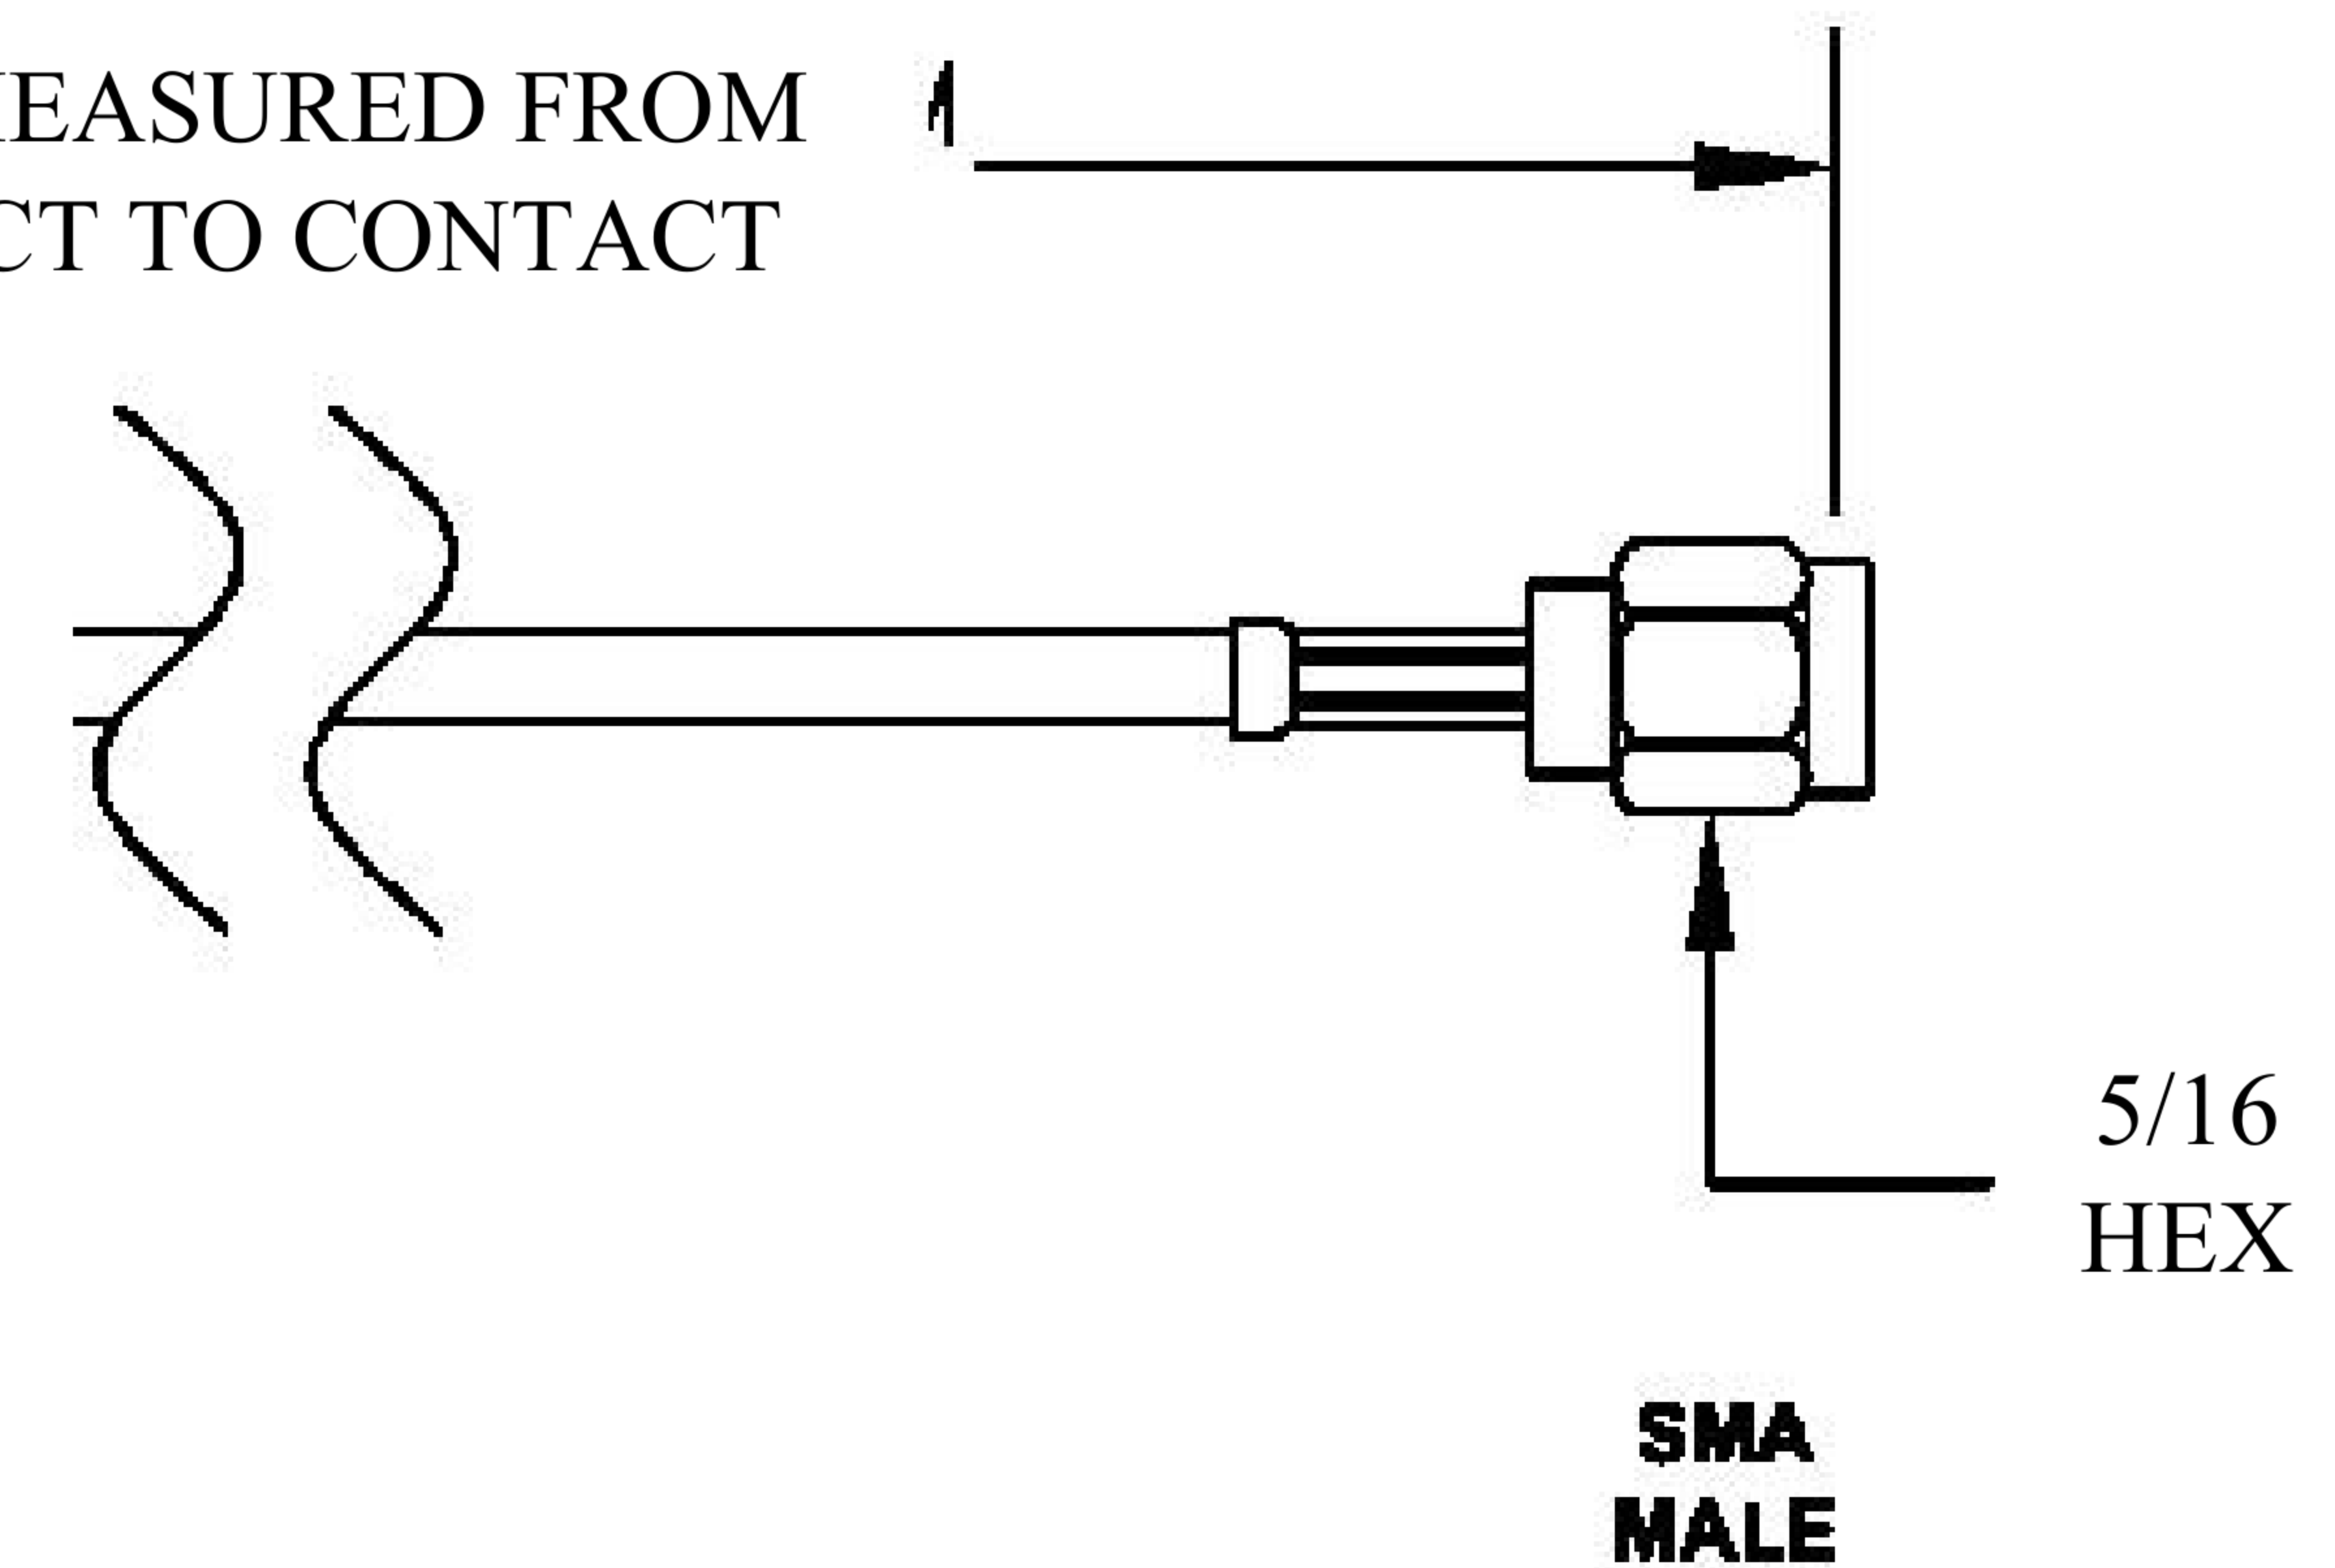

COMPONENTS	IMPEDANCE
FAKRAJACK	50 OHM
SMA MALE	50 OHM
ET38414	50 OHM

Standard Lengths

-12	12"
-24	24"
-36	36"
-48	48"
-60	60"
-XXX	Custom Length in Inches

Part Configurator			
1. Replace Y with code.			
2. Replace XX with length in inches.			
CODING	JACK	COLOR	APPLICATION
A	H	BLACK	RADIO WITH PHANTOM SUPPLY
B	H	WHITE	RADIO WITHOUT PHANTOM SUPPLY
C	D	BLUE	GPS: TELEMATICS OR NAVIGATION
D	D	BORDEAUX	GSM: CELLULAR PHONE
H	T	VIOLET	GPS: TELEMATICS AND NAVIGATION
I	R	BEIGE	BLUETOOTH
K	H	CURRY	RADIO WITH IF OUTPUT (ANTENNA DIVERSITY)
Z	R	WATER BLUE	NEUTRAL CODING

FAKRA JACK

LENGTH MEASURED FROM CONTACT TO CONTACT

8th Floor, Building 1, Yongfu Science and Technology Center Industrial Park, Nanzha District 5, Humen, 523900, Dongguan, Guangdong, China.

Website: www.ebeestock.com

Email: sales@ebeestock.com

COAXIAL & FIBER OPTICS

DWG TITLE	ET22606	DES_	sma-male-to-curry-fakra-jack-cable-12-inch-length-using-rg316-coax-0022605
-----------	---------	------	--

SIZE A | FSCM NO. 53919 | CAD FILE 073102 | SCALE N/A | 127