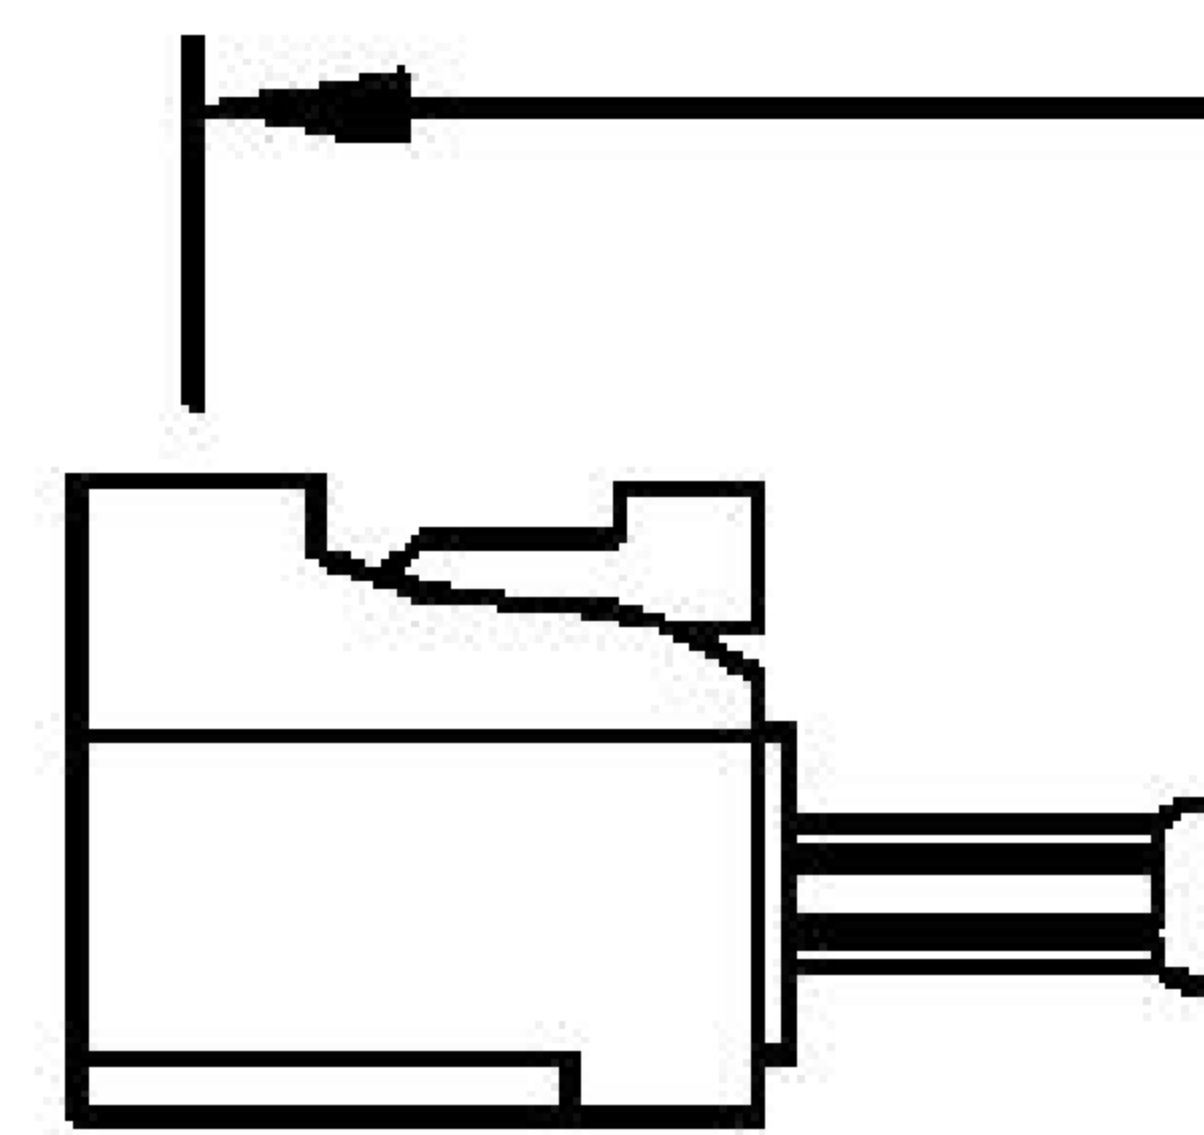

COMPONENTS	IMPEDANCE
FAKRAJACK	50 OHM
SMA MALE	50 OHM
ET38414	50 OHM

Standard Lengths

-12	12"
-24	24"
-36	36"
-48	48"
-60	60"
-XXX	Custom Length in Inches

Part Configurator			
1. Replace Y with code.			
2. Replace XX with length in inches.			
CODING	JACK	COLOR	APPLICATION
A	H	BLACK	RADIO WITH PHANTOM SUPPLY
B	H	WHITE	RADIO WITHOUT PHANTOM SUPPLY
C	D	BLUE	GPS: TELEMATICS OR NAVIGATION
D	D	BORDEAUX	GSM: CELLULAR PHONE
H	T	VIOLET	GPS: TELEMATICS AND NAVIGATION
I	R	BEIGE	BLUETOOTH
K	H	CURRY	RADIO WITH IF OUTPUT (ANTENNA DIVERSITY)
Z	R	WATER BLUE	NEUTRAL CODING

FAKRA JACK

LENGTH MEASURED FROM CONTACT TO CONTACT

8th Floor, Building 1, Yongfu Science and Technology Center Industrial Park, Nanzha District 5, Humen, 523900, Dongguan, Guangdong, China.

Website: www.ebeestock.com

Email: sales@ebeestock.com

COAXIAL & FIBER OPTICS

DWG TITLE	ET22606	DES_	sma-male-to-curry-fakra-jack-cable-12-inch-length-using-rg316-coax-0022605
-----------	---------	------	--

SIZE A | FSCM NO. 53919 | CAD FILE 073102 | SCALE N/A | 127