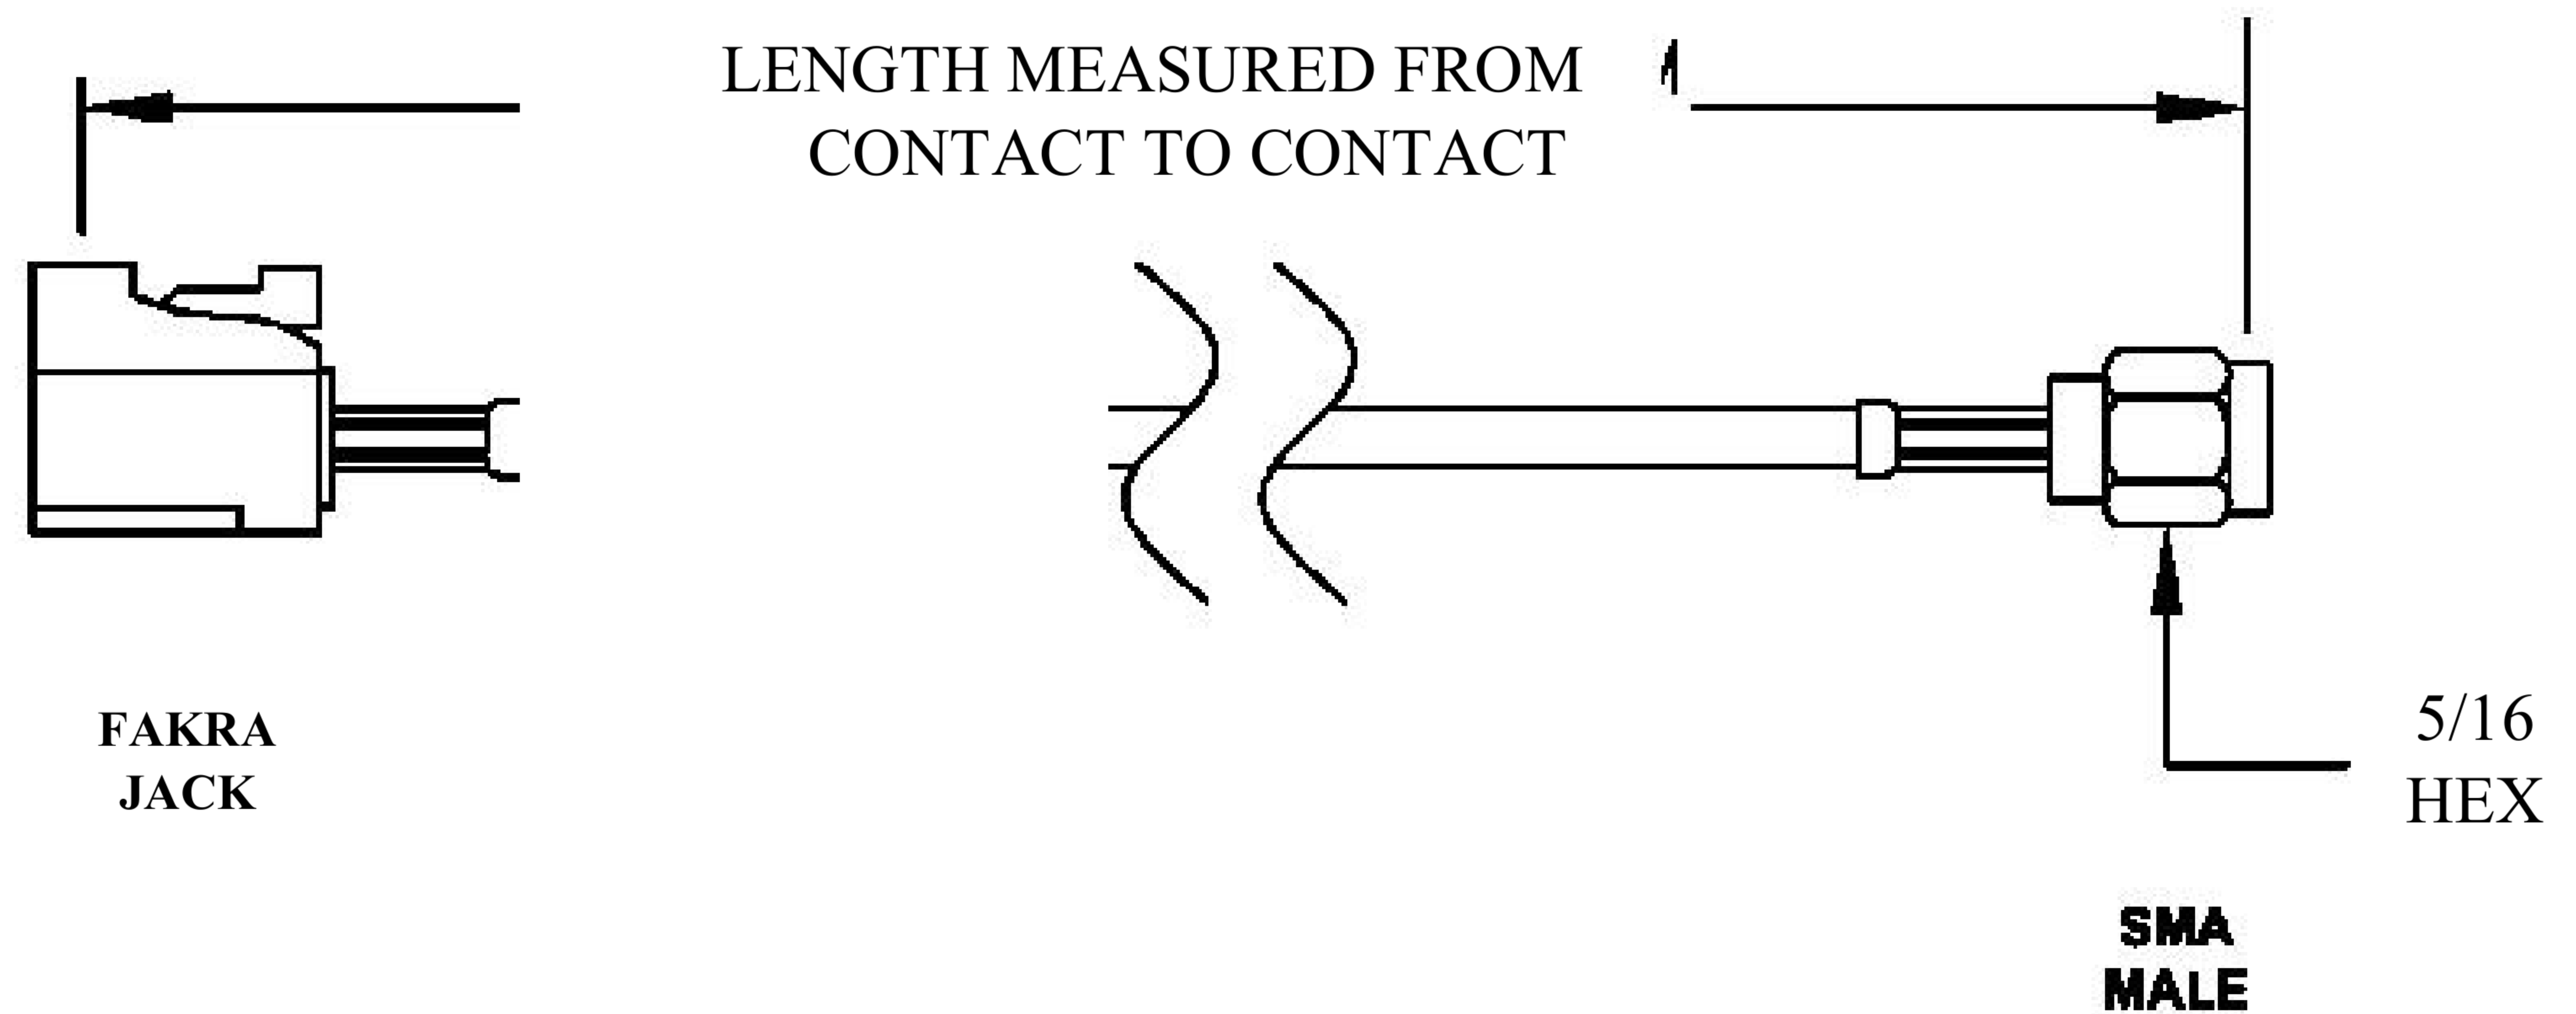

COMPONENTS	IMPEDANCE
FAKRAJACK	50 OHM
SMA MALE	50 OHM
ET38414	50 OHM

Standard Lengths	
-12	12"
-24	24"
-36	36"
-48	48"
-60	60"
-XXX	Custom Length in Inches

Part Configurator			
1. Replace Y with code.			
2. Replace XX with length in inches.			
CODING	JACK	COLOR	APPLICATION
A	H	BLACK	RADIO WITH PHANTOM SUPPLY
B	H	WHITE	RADIO WITHOUT PHANTOM SUPPLY
C	D	BLUE	GPS: TELEMATICS OR NAVIGATION
D	D	BORDEAUX	GSM: CELLULAR PHONE
H	T	VIOLET	GPS: TELEMATICS AND NAVIGATION
I	R	BEIGE	BLUETOOTH
K	H	CURRY	RADIO WITH IF OUTPUT (ANTENNA DIVERSITY)
Z	R	WATER BLUE	NEUTRAL CODING

COAXIAL & FIBER OPTICS

DWG TITLE	ET22607	DES_	sma-male-to-curry-fakra-jack-cable-12-inch-length-using-rg316-coax-0022605
-----------	---------	------	--

SIZE A | FSCM NO. 53919 | CAD FILE 073102 | SCALE N/A | 127