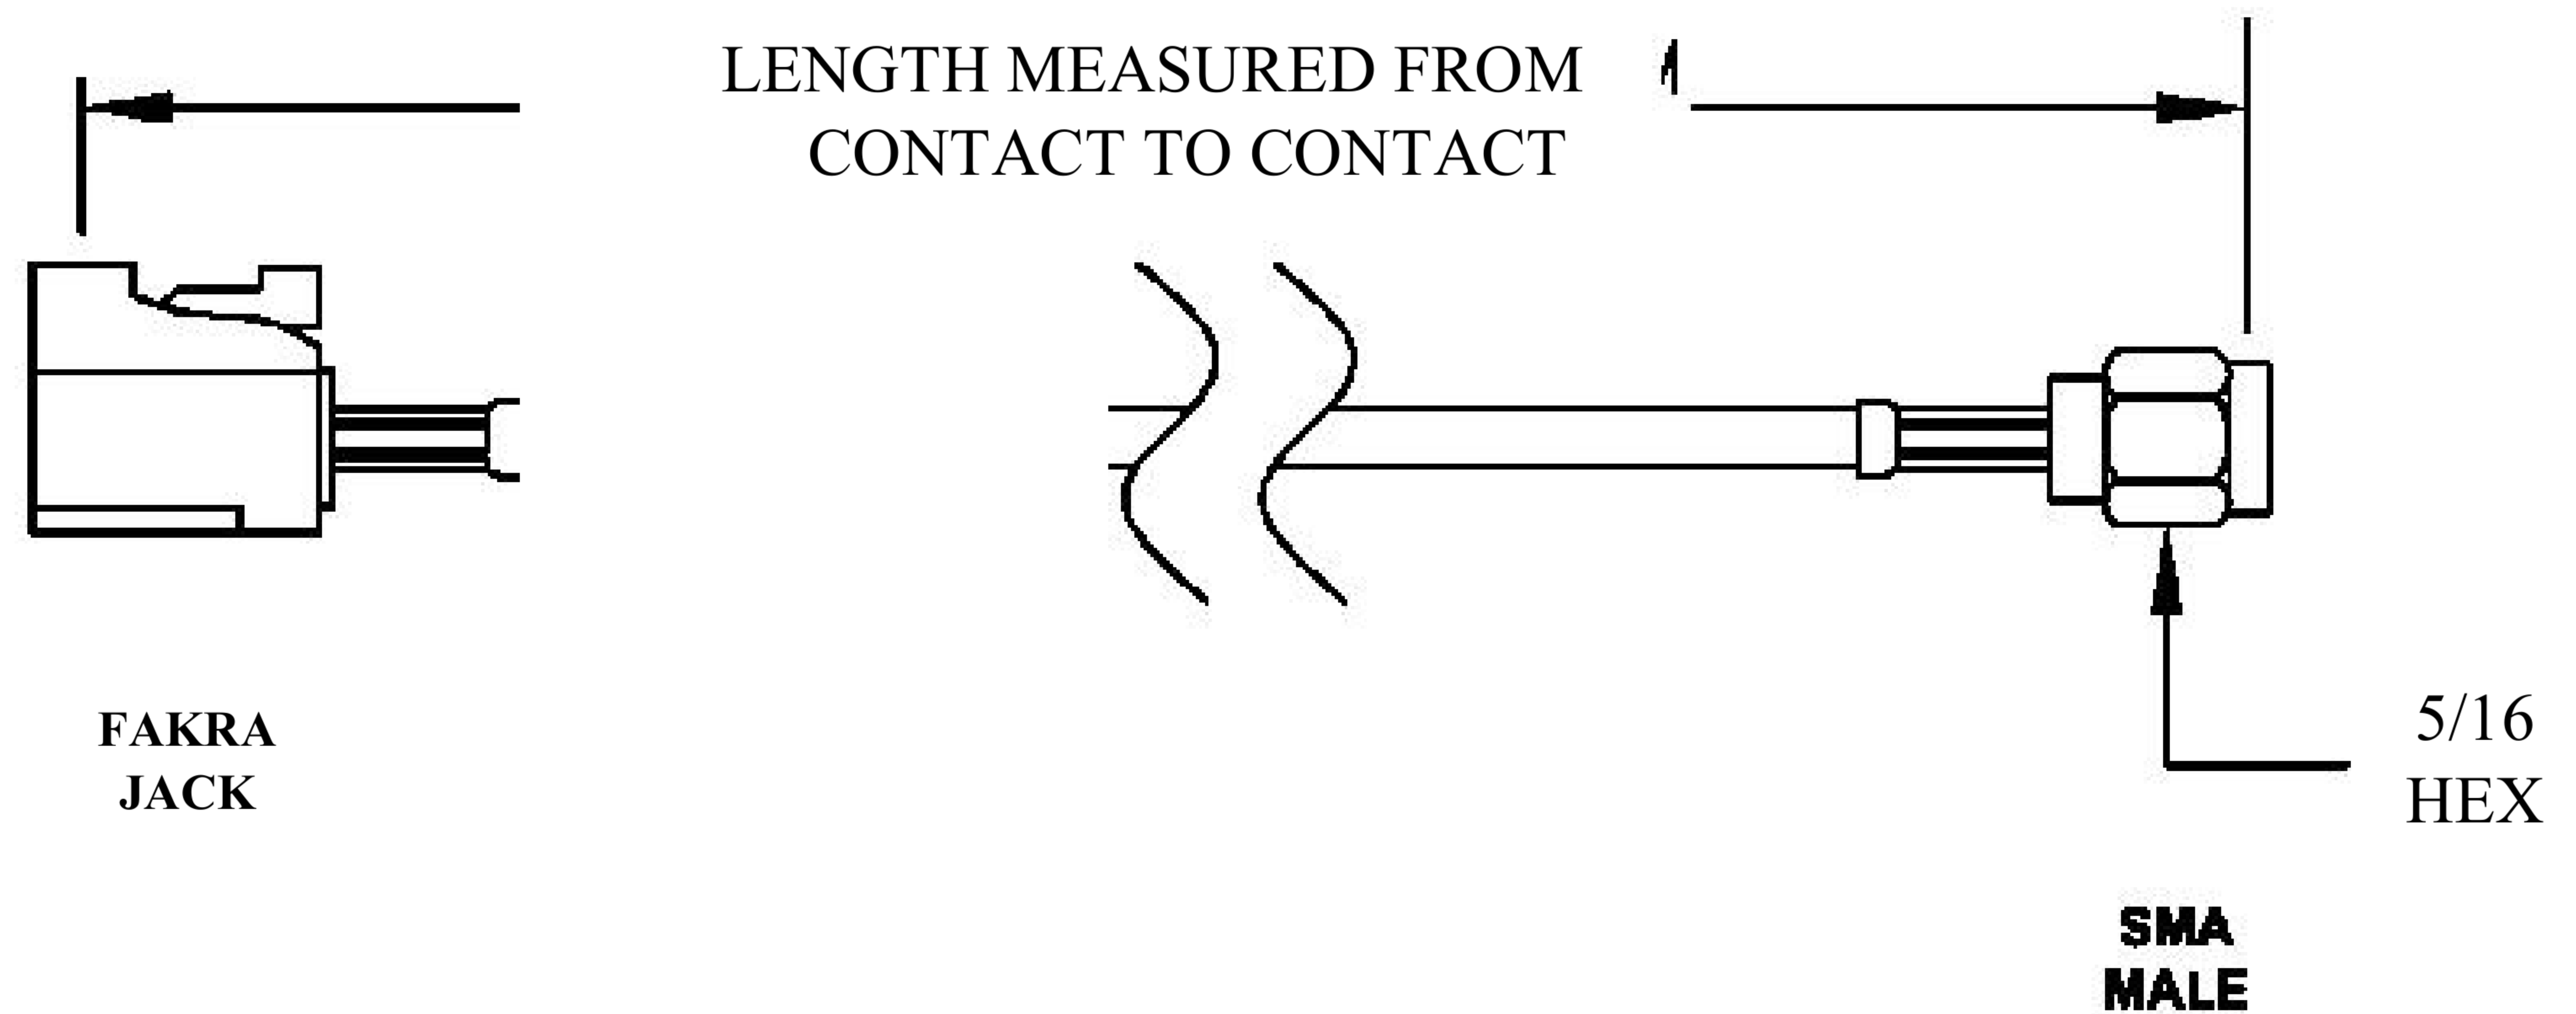

COMPONENTS	IMPEDANCE
FAKRAJACK	50 OHM
SMA MALE	50 OHM
ET38414	50 OHM

Standard Lengths	
-12	12"
-24	24"
-36	36"
-48	48"
-60	60"
-XXX	Custom Length in Inches

Part Configurator			
1. Replace Y with code.			
2. Replace XX with length in inches.			
CODING	JACK	COLOR	APPLICATION
A	H	BLACK	RADIO WITH PHANTOM SUPPLY
B	H	WHITE	RADIO WITHOUT PHANTOM SUPPLY
C	D	BLUE	GPS: TELEMATICS OR NAVIGATION
D	D	BORDEAUX	GSM: CELLULAR PHONE
H	T	VIOLET	GPS: TELEMATICS AND NAVIGATION
I	R	BEIGE	BLUETOOTH
K	H	CURRY	RADIO WITH IF OUTPUT (ANTENNA DIVERSITY)
Z	R	WATER BLUE	NEUTRAL CODING

DWG TITLE	ET22608	DES_	sma-male-to-curry-fakra-jack-cable-12-inch-length-using-rg316-coax-0022605
SIZE A FSCM NO. 53919 CAD FILE 073102 SCALE N/A		127	

NOTES:

- UNLESS OTHERWISE SPECIFIED ALL DIMENSIONS ARE NOMINAL.
- ALL SPECIFICATIONS ARE SUBJECT TO CHANGE WITHOUT NOTICE AT ANY TIME.