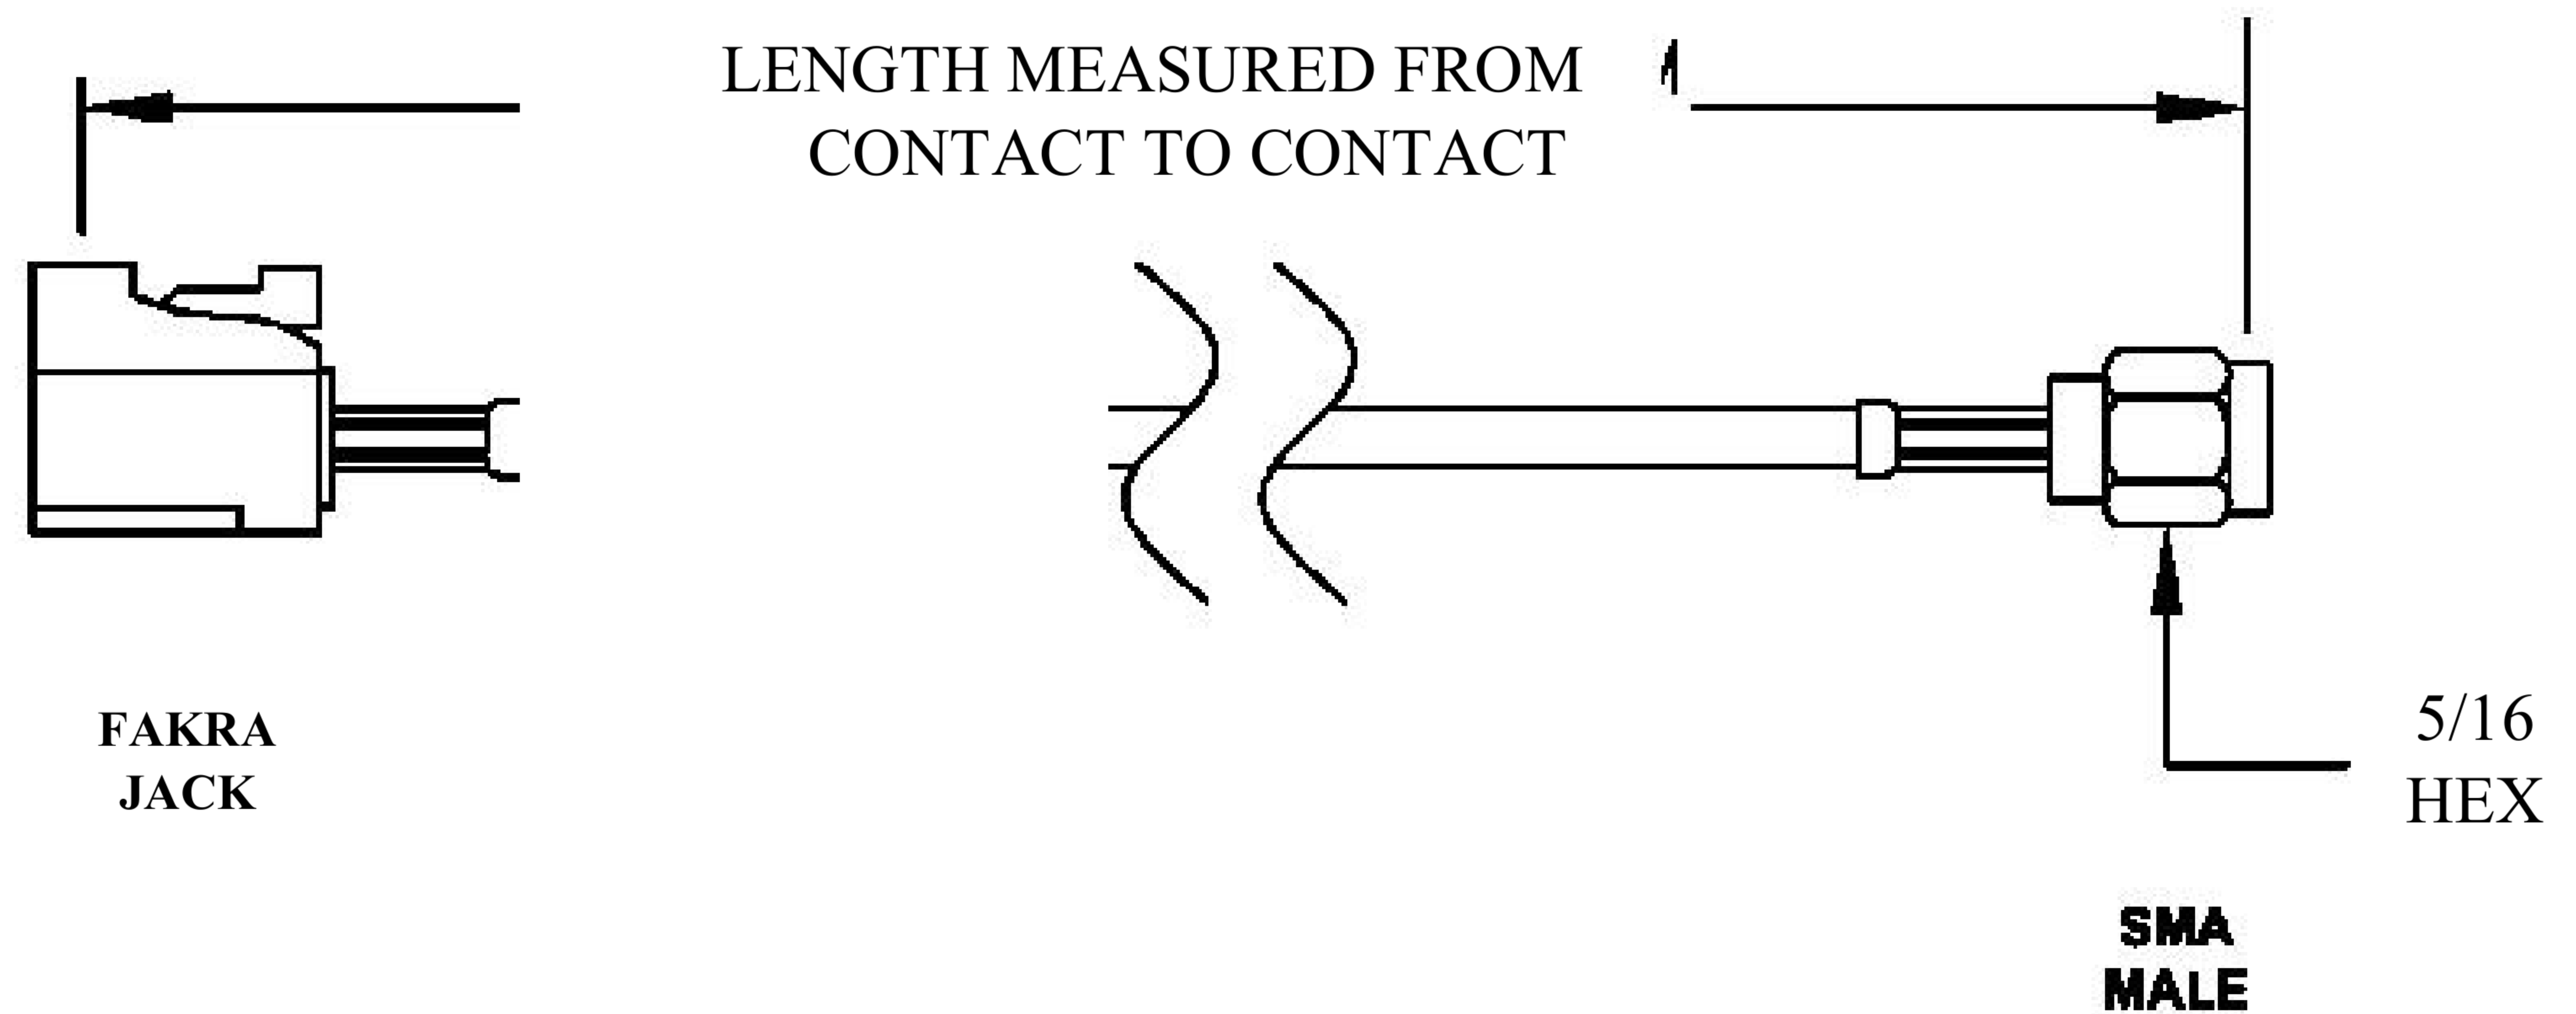

COMPONENTS	IMPEDANCE
FAKRAJACK	50 OHM
SMA MALE	50 OHM
ET38414	50 OHM

Standard Lengths	
-12	12"
-24	24"
-36	36"
-48	48"
-60	60"
-XXX	Custom Length in Inches

Part Configurator			
1. Replace Y with code.			
2. Replace XX with length in inches.			
CODING	JACK	COLOR	APPLICATION
A	H	BLACK	RADIO WITH PHANTOM SUPPLY
B	H	WHITE	RADIO WITHOUT PHANTOM SUPPLY
C	D	BLUE	GPS: TELEMATICS OR NAVIGATION
D	D	BORDEAUX	GSM: CELLULAR PHONE
H	T	VIOLET	GPS: TELEMATICS AND NAVIGATION
I	R	BEIGE	BLUETOOTH
K	H	CURRY	RADIO WITH IF OUTPUT (ANTENNA DIVERSITY)
Z	R	WATER BLUE	NEUTRAL CODING

DWG TITLE	ET22609	DES_	sma-male-to-curry-fakra-jack-cable-12-inch-length-using-rg316-coax-0022605
-----------	---------	------	--

SIZE A | FSCM NO. 53919 | CAD FILE 073102 | SCALE N/A | 127

NOTES:

- UNLESS OTHERWISE SPECIFIED ALL DIMENSIONS ARE NOMINAL.
- ALL SPECIFICATIONS ARE SUBJECT TO CHANGE WITHOUT NOTICE AT ANY TIME.