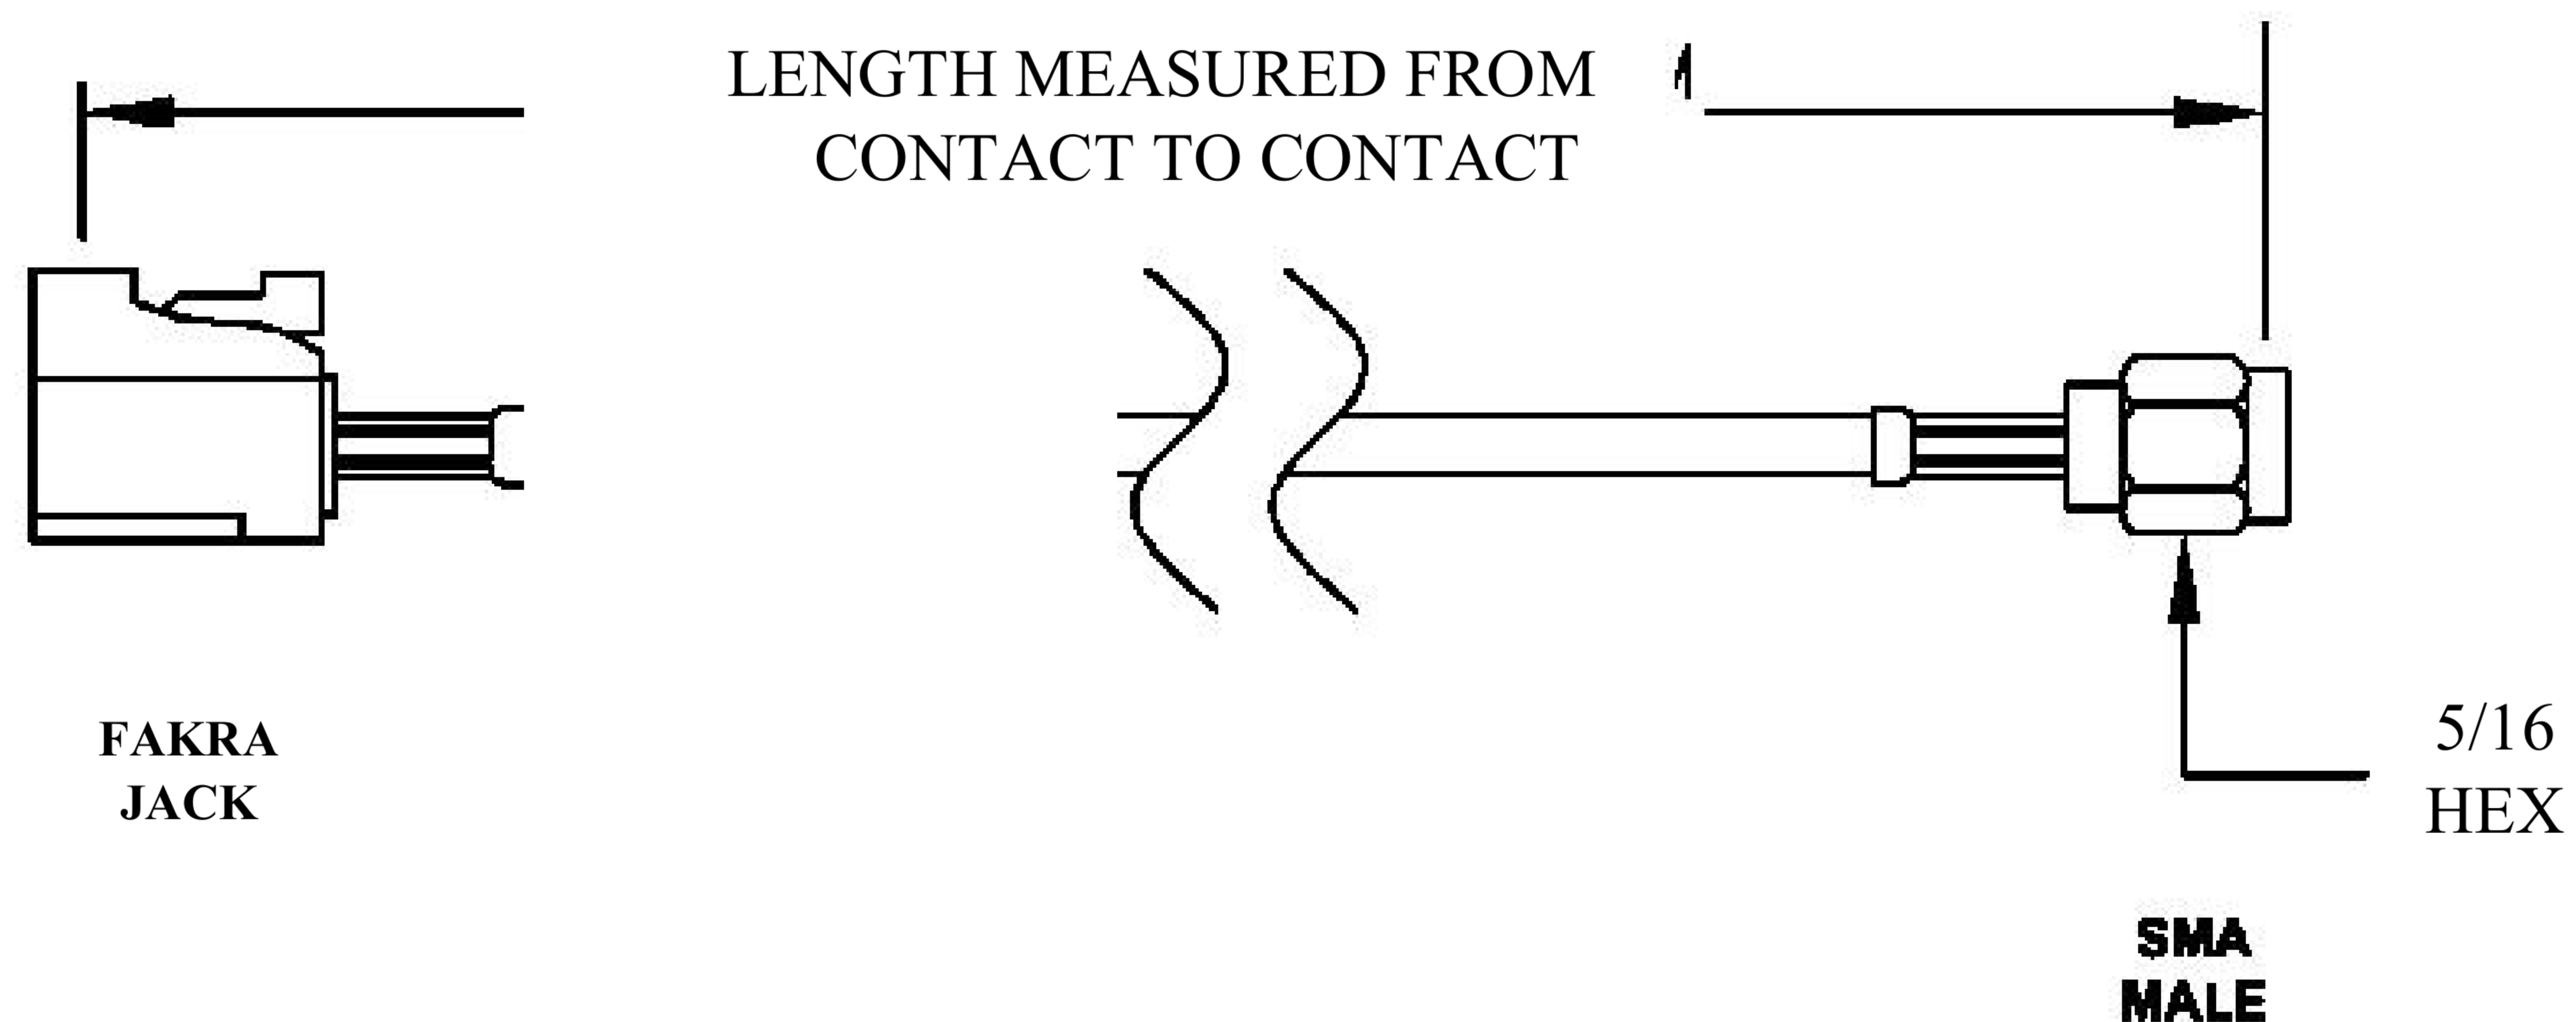

COMPONENTS	IMPEDANCE
FAKRAJACK	50 OHM
SMA MALE	50 OHM
ET38414	50 OHM

Standard Lengths	
-12	12"
-24	24"
-36	36"
-48	48"
-60	60"
-XXX	Custom Length in Inches

Part Configurator			
1. Replace Y with code.			
2. Replace XX with length in inches.			
CODING	JACK	COLOR	APPLICATION
A	H	BLACK	RADIO WITH PHANTOM SUPPLY
B	H	WHITE	RADIO WITHOUT PHANTOM SUPPLY
C	D	BLUE	GPS: TELEMATICS OR NAVIGATION
D	D	BORDEAUX	GSM: CELLULAR PHONE
H	T	VIOLET	GPS: TELEMATICS AND NAVIGATION
I	R	BEIGE	BLUETOOTH
K	H	CURRY	RADIO WITH IF OUTPUT (ANTENNA DIVERSITY)
Z	R	WATER BLUE	NEUTRAL CODING

DWG TITLE	ET22610	DES_	sma-male-to-water-blue-fakra-jack-cable-12-inch-length-using-rg316-coax-0022610
-----------	---------	------	---

SIZE A | FSCM NO. 53919 | CAD FILE 073102 | SCALE N/A | 127

NOTES: