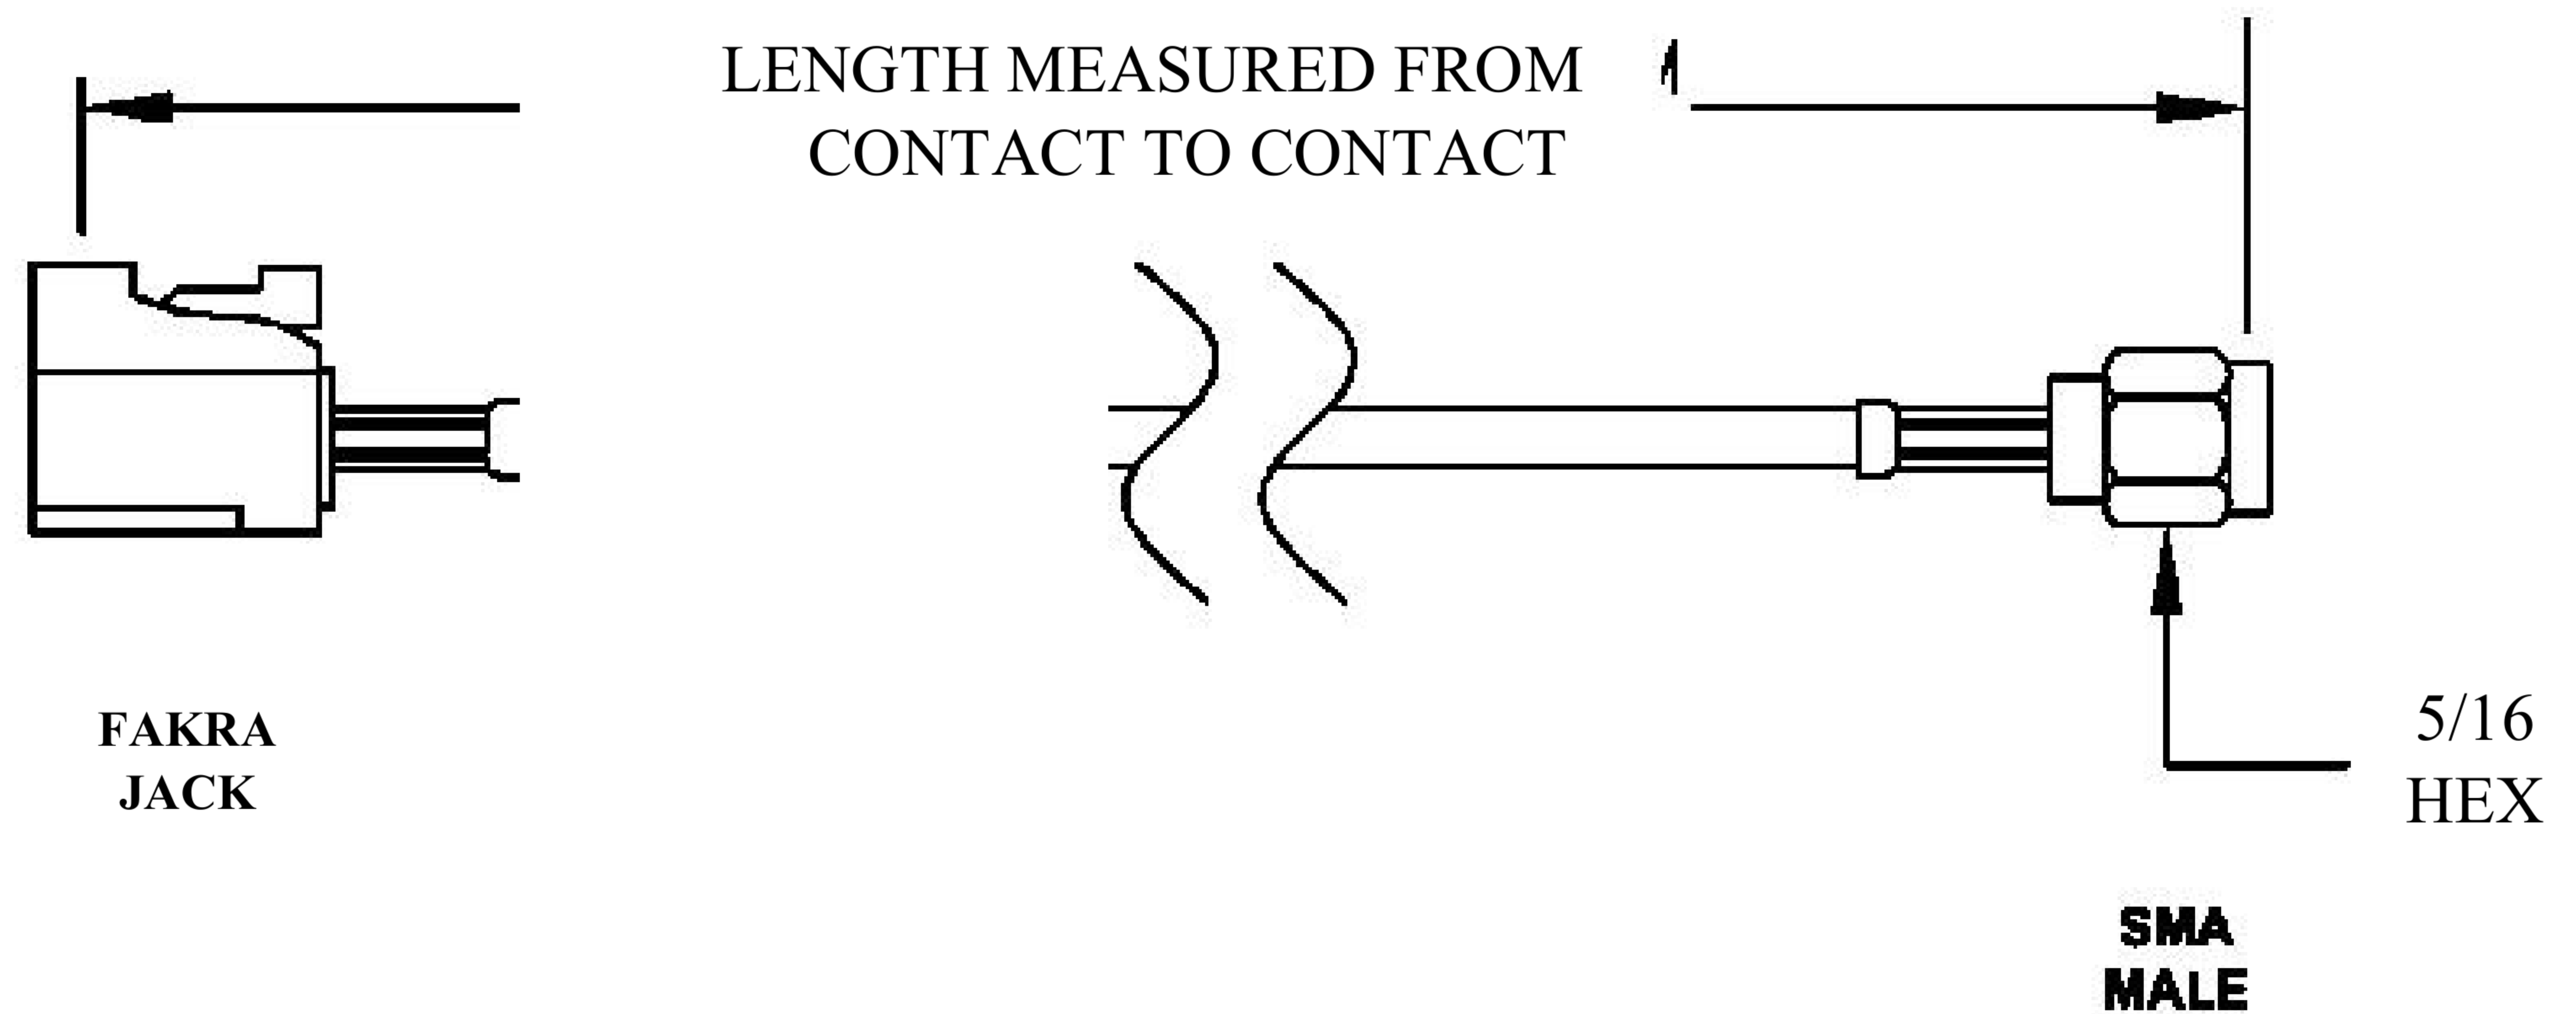

COMPONENTS	IMPEDANCE
FAKRAJACK	50 OHM
SMA MALE	50 OHM
ET38414	50 OHM

Standard Lengths	
-12	12"
-24	24"
-36	36"
-48	48"
-60	60"
-XXX	Custom Length in Inches

Part Configurator			
1. Replace Y with code.			
2. Replace XX with length in inches.			
CODING	JACK	COLOR	APPLICATION
A	H	BLACK	RADIO WITH PHANTOM SUPPLY
B	H	WHITE	RADIO WITHOUT PHANTOM SUPPLY
C	D	BLUE	GPS: TELEMATICS OR NAVIGATION
D	D	BORDEAUX	GSM: CELLULAR PHONE
H	T	VIOLET	GPS: TELEMATICS AND NAVIGATION
I	R	BEIGE	BLUETOOTH
K	H	CURRY	RADIO WITH IF OUTPUT (ANTENNA DIVERSITY)
Z	R	WATER BLUE	NEUTRAL CODING

DWG TITLE	ET22611	DES_	sma-male-to-water-blue-fakra-jack-cable-12-inch-length-using-rg316-coax-0022610
-----------	---------	------	---

SIZE A | FSCM NO. 53919 | CAD FILE 073102 | SCALE N/A | 127

NOTES: