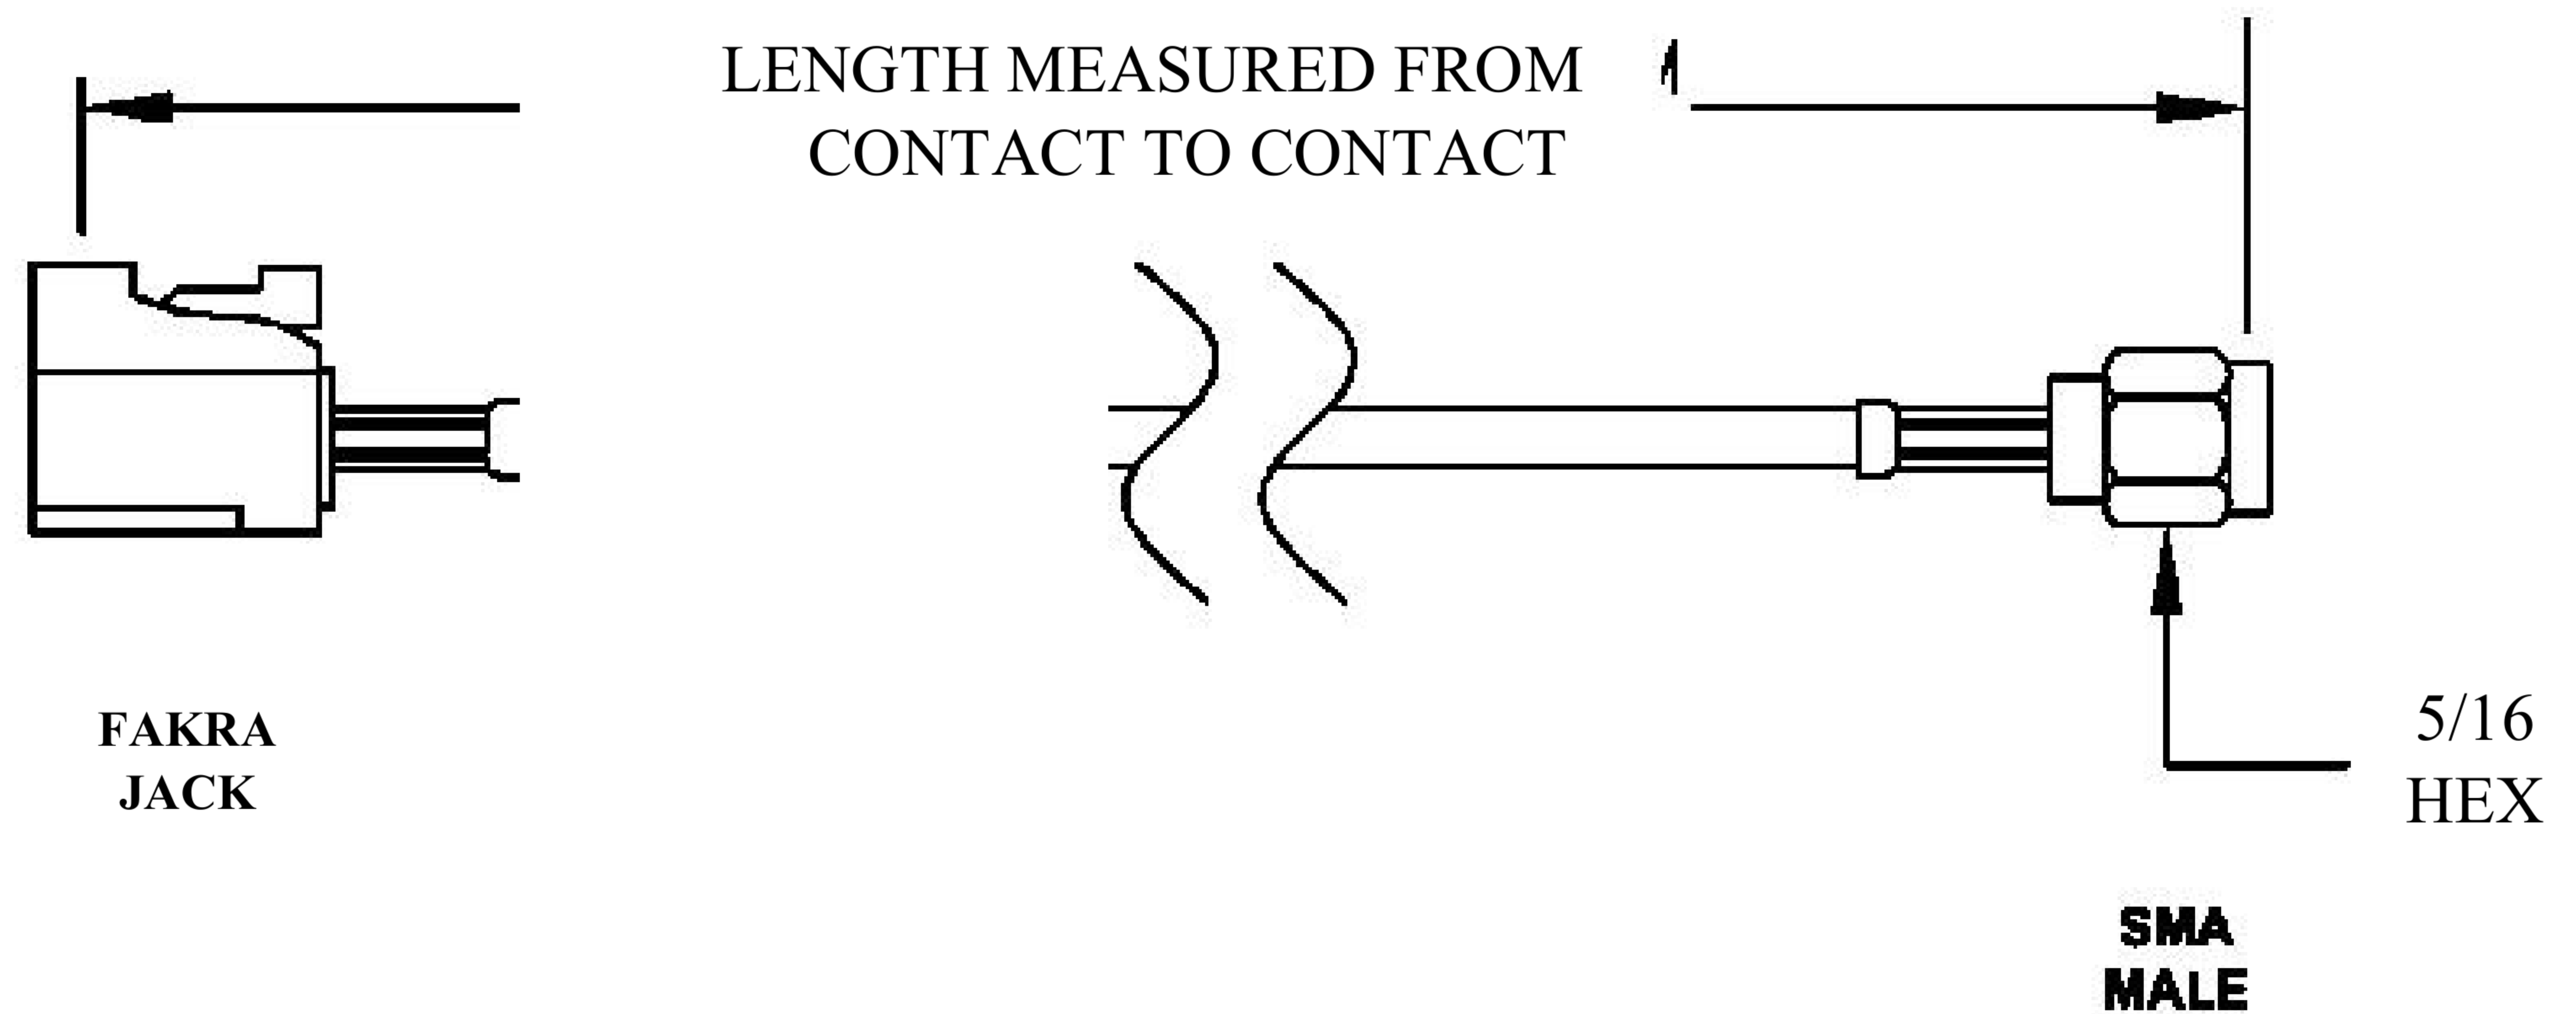

COMPONENTS	IMPEDANCE
FAKRAJACK	50 OHM
SMA MALE	50 OHM
ET38414	50 OHM

Standard Lengths	
-12	12"
-24	24"
-36	36"
-48	48"
-60	60"
-XXX	Custom Length in Inches

Part Configurator			
1. Replace Y with code.			
2. Replace XX with length in inches.			
CODING	JACK	COLOR	APPLICATION
A	H	BLACK	RADIO WITH PHANTOM SUPPLY
B	H	WHITE	RADIO WITHOUT PHANTOM SUPPLY
C	D	BLUE	GPS: TELEMATICS OR NAVIGATION
D	D	BORDEAUX	GSM: CELLULAR PHONE
H	T	VIOLET	GPS: TELEMATICS AND NAVIGATION
I	R	BEIGE	BLUETOOTH
K	H	CURRY	RADIO WITH IF OUTPUT (ANTENNA DIVERSITY)
Z	R	WATER BLUE	NEUTRAL CODING

DWG TITLE	ET22612	DES_	sma-male-to-water-blue-fakra-jack-cable-12-inch-length-using-rg316-coax-0022610
-----------	---------	------	---

SIZE A | FSCM NO. 53919 | CAD FILE 073102 | SCALE N/A | 127

NOTES: