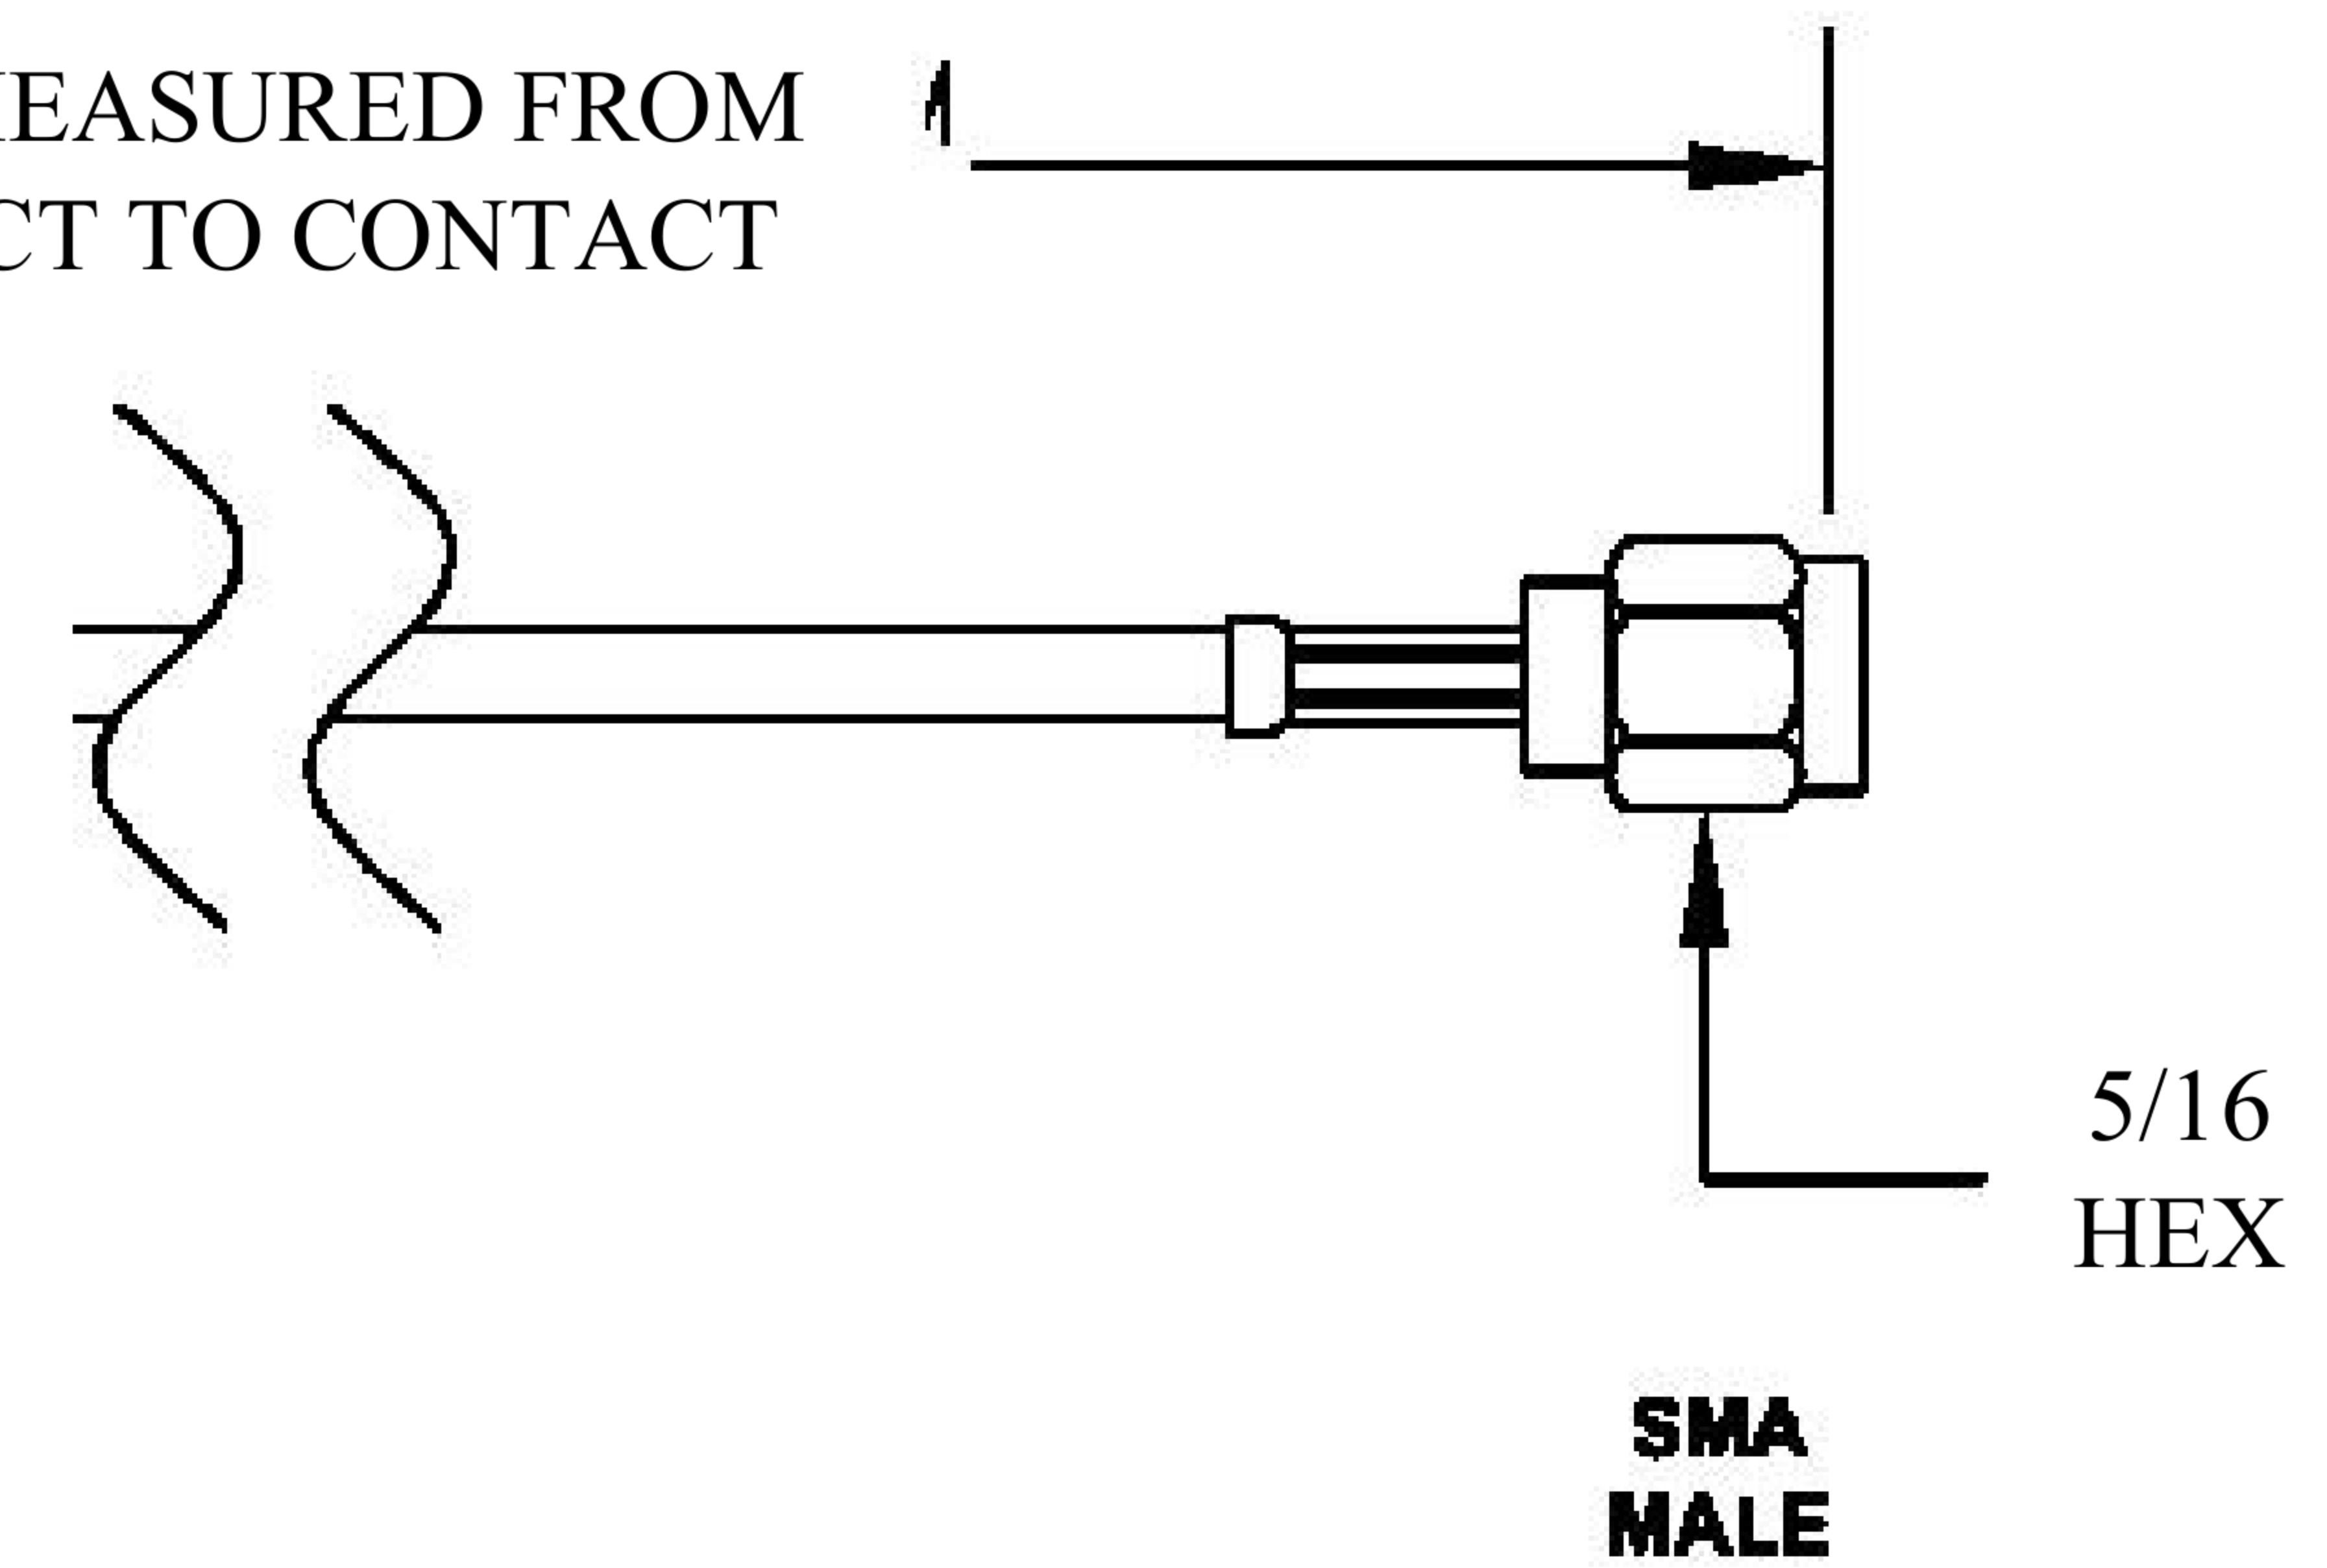

COMPONENTS	IMPEDANCE
FAKRAJACK	50 OHM
SMA MALE	50 OHM
ET38414	50 OHM

Standard Lengths

-12	12"
-24	24"
-36	36"
-48	48"
-60	60"
-XXX	Custom Length in Inches

Part Configurator			
1. Replace Y with code.			
2. Replace XX with length in inches.			
CODING	JACK	COLOR	APPLICATION
A	H	BLACK	RADIO WITH PHANTOM SUPPLY
B	H	WHITE	RADIO WITHOUT PHANTOM SUPPLY
C	D	BLUE	GPS: TELEMATICS OR NAVIGATION
D	D	BORDEAUX	GSM: CELLULAR PHONE
H	T	VIOLET	GPS: TELEMATICS AND NAVIGATION
I	R	BEIGE	BLUETOOTH
K	H	CURRY	RADIO WITH IF OUTPUT (ANTENNA DIVERSITY)
Z	R	WATER BLUE	NEUTRAL CODING

FAKRA JACK

LENGTH MEASURED FROM CONTACT TO CONTACT

8th Floor, Building 1, Yongfu Science and Technology Center Industrial Park, Nanzha District 5, Humen, 523900, Dongguan, Guangdong, China.

Website: www.ebeestock.com

Email: sales@ebeestock.com

COAXIAL & FIBER OPTICS

DWG TITLE	ET22613	DES_	sma-male-to-water-blue-fakra-jack-cable-12-inch-length-using-rg316-coax-0022610
-----------	---------	------	---

SIZE A | FSCM NO. 53919 | CAD FILE 073102 | SCALE N/A | 127