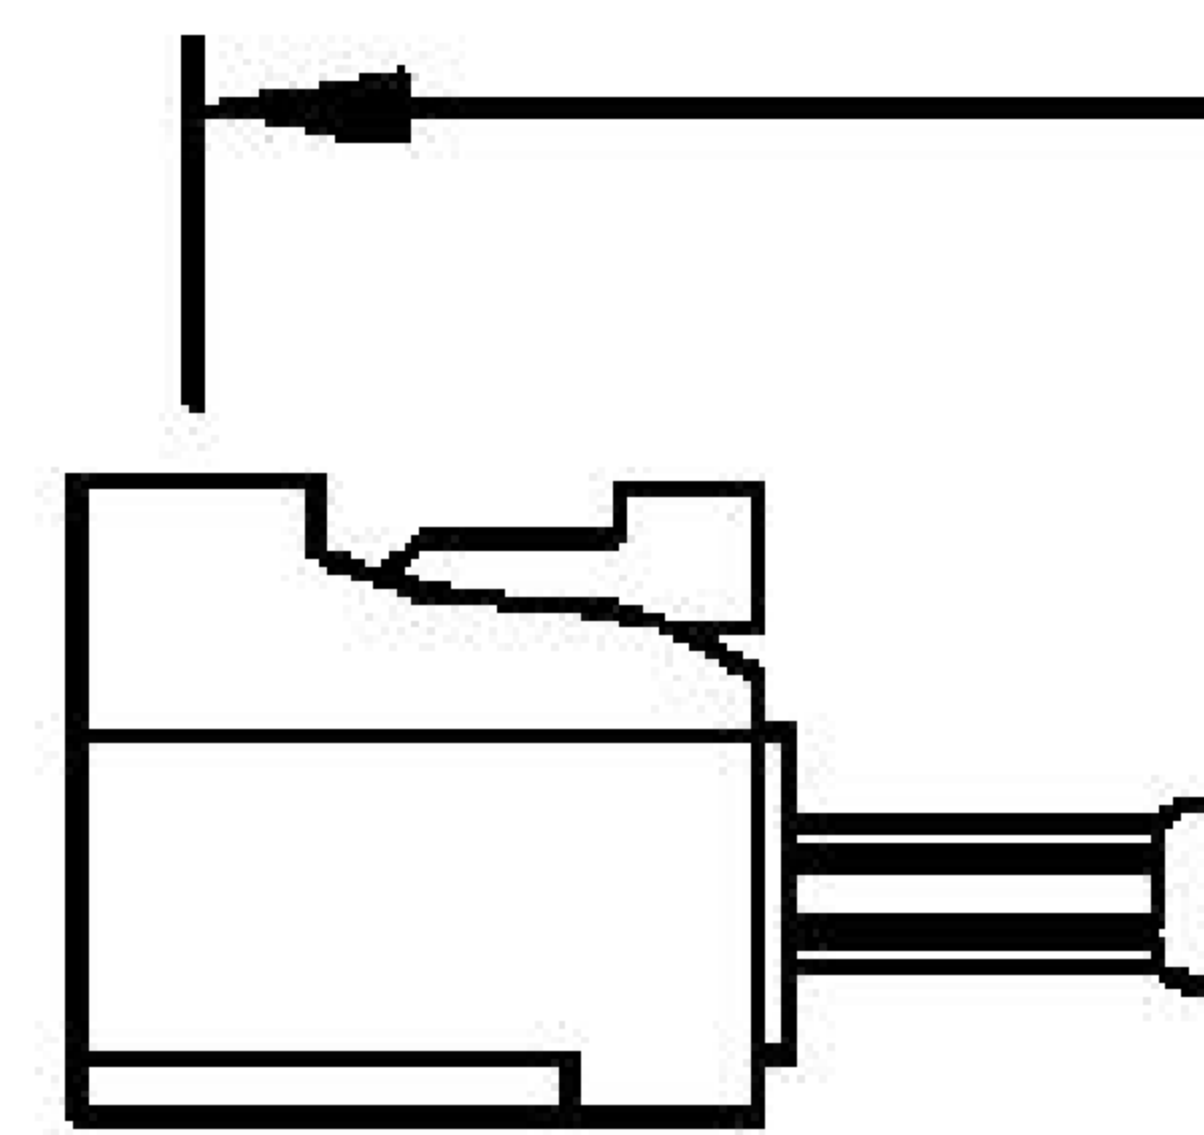

COMPONENTS	IMPEDANCE
FAKRAJACK	50 OHM
SMA MALE	50 OHM
ET38414	50 OHM

Standard Lengths

-12	12"
-24	24"
-36	36"
-48	48"
-60	60"
-XXX	Custom Length in Inches

Part Configurator			
1. Replace Y with code.			
2. Replace XX with length in inches.			
CODING	JACK	COLOR	APPLICATION
A	H	BLACK	RADIO WITH PHANTOM SUPPLY
B	H	WHITE	RADIO WITHOUT PHANTOM SUPPLY
C	D	BLUE	GPS: TELEMATICS OR NAVIGATION
D	D	BORDEAUX	GSM: CELLULAR PHONE
H	T	VIOLET	GPS: TELEMATICS AND NAVIGATION
I	R	BEIGE	BLUETOOTH
K	H	CURRY	RADIO WITH IF OUTPUT (ANTENNA DIVERSITY)
Z	R	WATER BLUE	NEUTRAL CODING

FAKRA JACK

LENGTH MEASURED FROM CONTACT TO CONTACT

8th Floor, Building 1, Yongfu Science and Technology Center Industrial Park, Nanzha District 5, Humen, 523900, Dongguan, Guangdong, China.

Website: www.ebeestock.com

Email: sales@ebeestock.com

COAXIAL & FIBER OPTICS

DWG TITLE	ET22613	DES_	sma-male-to-water-blue-fakra-jack-cable-12-inch-length-using-rg316-coax-0022610
-----------	---------	------	---

SIZE A | FSCM NO. 53919 | CAD FILE 073102 | SCALE N/A | 127