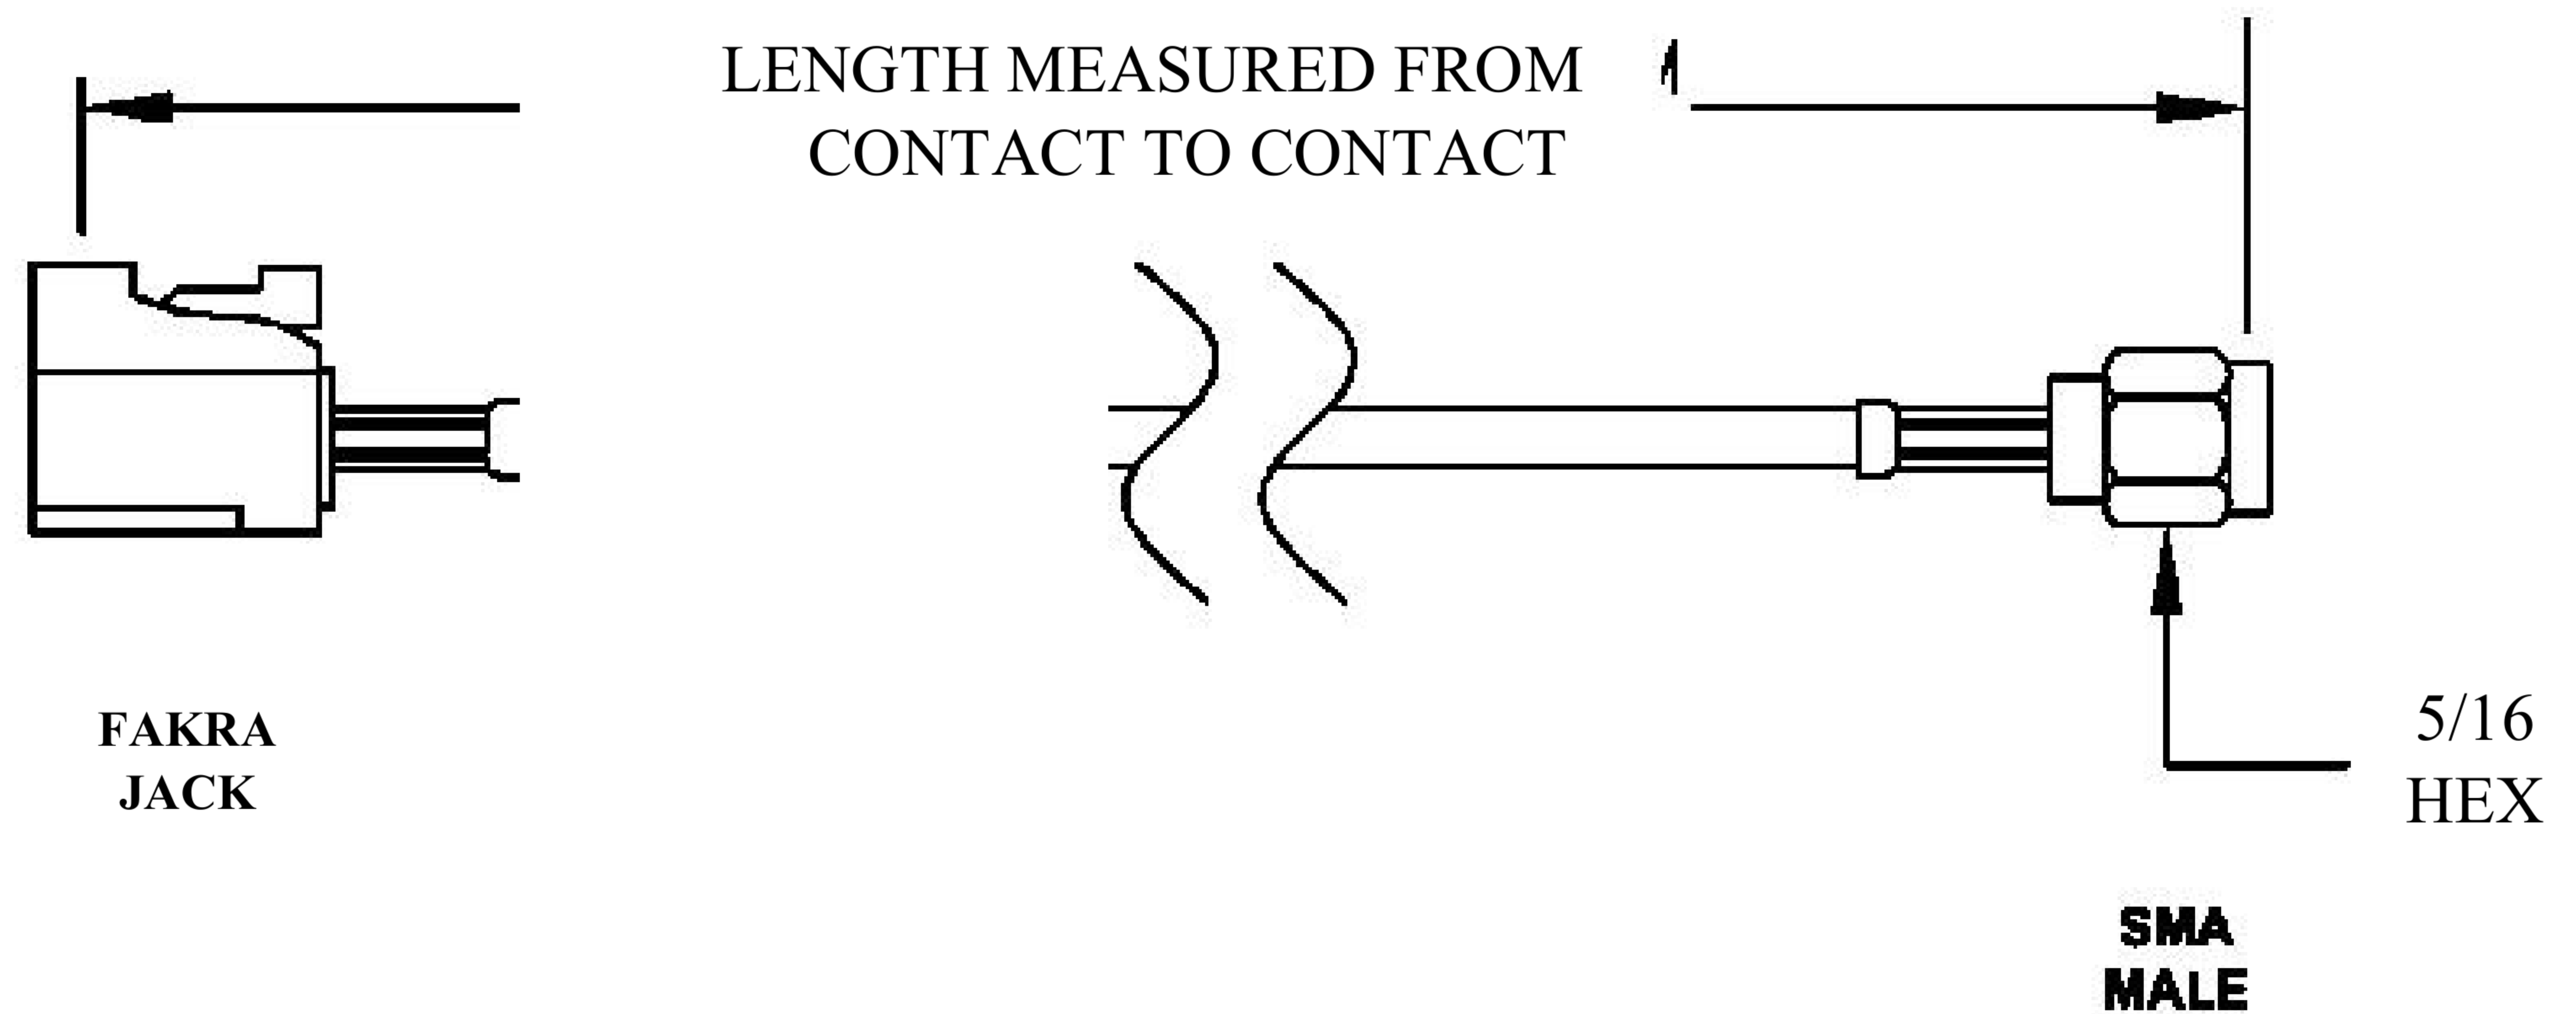

COMPONENTS	IMPEDANCE
FAKRAJACK	50 OHM
SMA MALE	50 OHM
ET38414	50 OHM

Standard Lengths	
-12	12"
-24	24"
-36	36"
-48	48"
-60	60"
-XXX	Custom Length in Inches

Part Configurator			
1. Replace Y with code.			
2. Replace XX with length in inches.			
CODING	JACK	COLOR	APPLICATION
A	H	BLACK	RADIO WITH PHANTOM SUPPLY
B	H	WHITE	RADIO WITHOUT PHANTOM SUPPLY
C	D	BLUE	GPS: TELEMATICS OR NAVIGATION
D	D	BORDEAUX	GSM: CELLULAR PHONE
H	T	VIOLET	GPS: TELEMATICS AND NAVIGATION
I	R	BEIGE	BLUETOOTH
K	H	CURRY	RADIO WITH IF OUTPUT (ANTENNA DIVERSITY)
Z	R	WATER BLUE	NEUTRAL CODING

COAXIAL & FIBER OPTICS

DWG TITLE	ET22614	DES_	sma-male-to-water-blue-fakra-jack-cable-12-inch-length-using-rg316-coax-0022610
-----------	---------	------	---

SIZE A | FSCM NO. 53919 | CAD FILE 073102 | SCALE N/A | 127