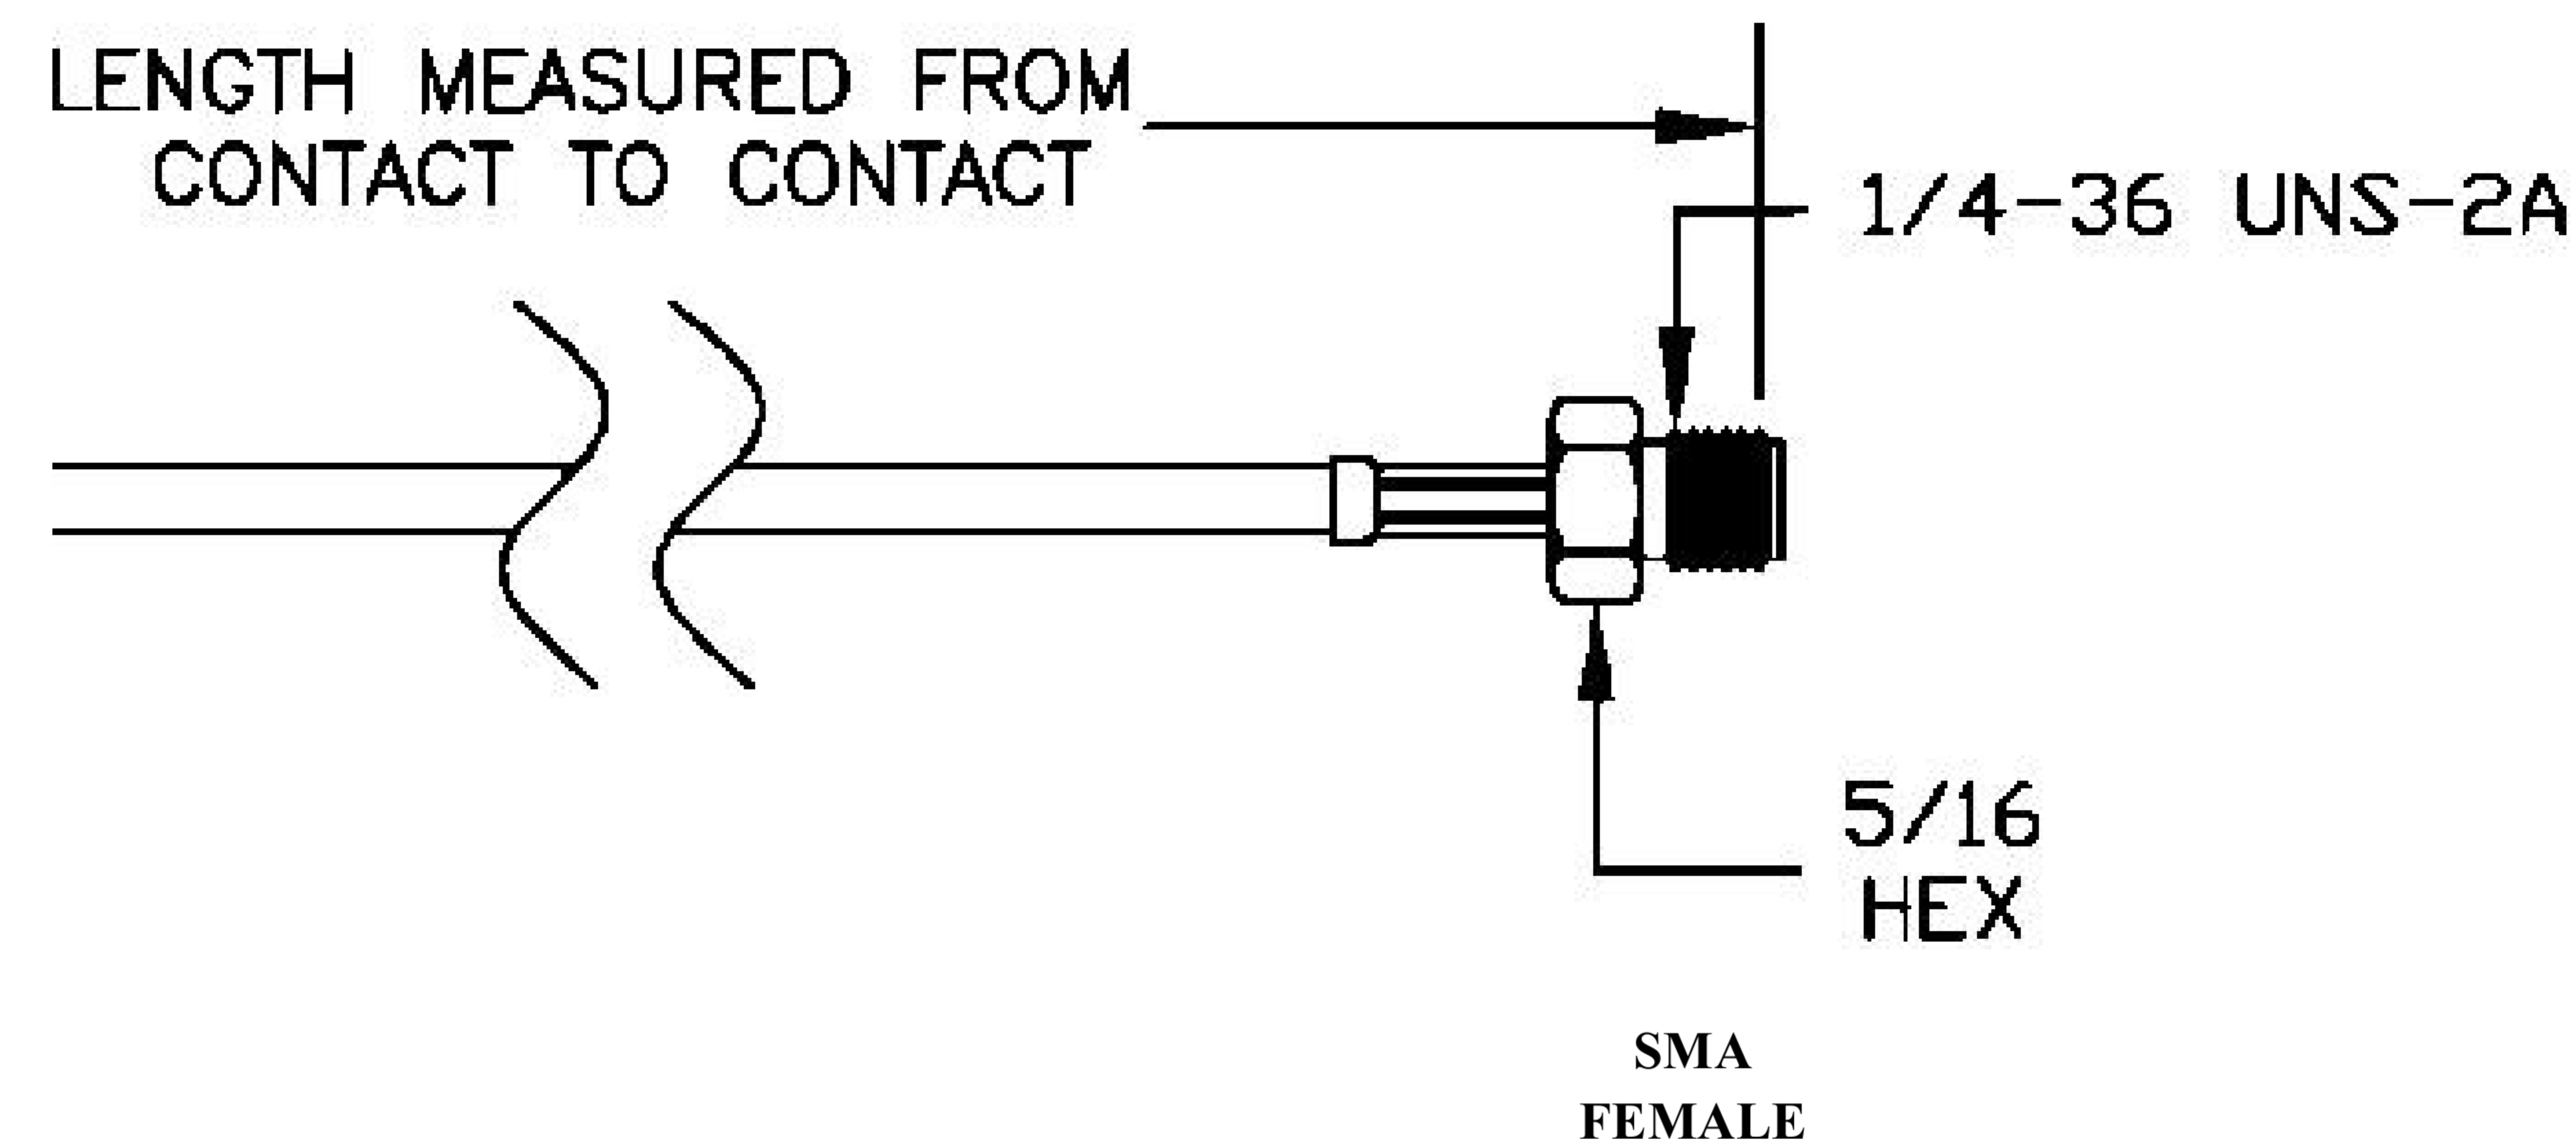

COMPONENTS	IMPEDANCE
FAKRAJACK	50 OHM
SMAFEMALE	50 OHM
ET-C100	50 OHM

Standard Lengths	
-12	12"
-24	24"
-36	36"
-48	48"
-60	60"
-XXX	Custom Length in Inches

Part Configurator			
1. Replace Y with code.			
2. Replace XX with length in inches.			
CODING	JACK	COLOR	APPLICATION
A	H	BLACK	RADIO WITH PHANTOM SUPPLY
B	H	WHITE	RADIO WITHOUT PHANTOM SUPPLY
C	D	BLUE	GPS: TELEMATICS OR NAVIGATION
D	D	BORDEAUX	GSM: CELLULAR PHONE
H	T	VIOLET	GPS: TELEMATICS AND NAVIGATION
I	R	BEIGE	BLUETOOTH
K	H	CURRY	RADIO WITH IF OUTPUT (ANTENNA DIVERSITY)
Z	R	WATER BLUE	NEUTRAL CODING

FAKRA JACK

8th Floor, Building 1, Yongfu Science and Technology Center Industrial Park, Nanzha District 5, Humen, 523900, Dongguan, Guangdong, China.

Website: www.ebeestock.com

Email: sales@ebeestock.com

COAXIAL & FIBER OPTICS

DWG TITLE	ET22615	DES_	sma-female-to-black-fakra-jack-cable-12-inch-length-using-pe-c100-lszh-coax-0022615

SIZE A | FSCM NO. 53919 | CAD FILE 073102 | SCALE N/A | 127

NOTES:

1. UNLESS OTHERWISE SPECIFIED ALL DIMENSIONS ARE NOMINAL.
2. ALL SPECIFICATIONS ARE SUBJECT TO CHANGE WITHOUT NOTICE AT ANY TIME.