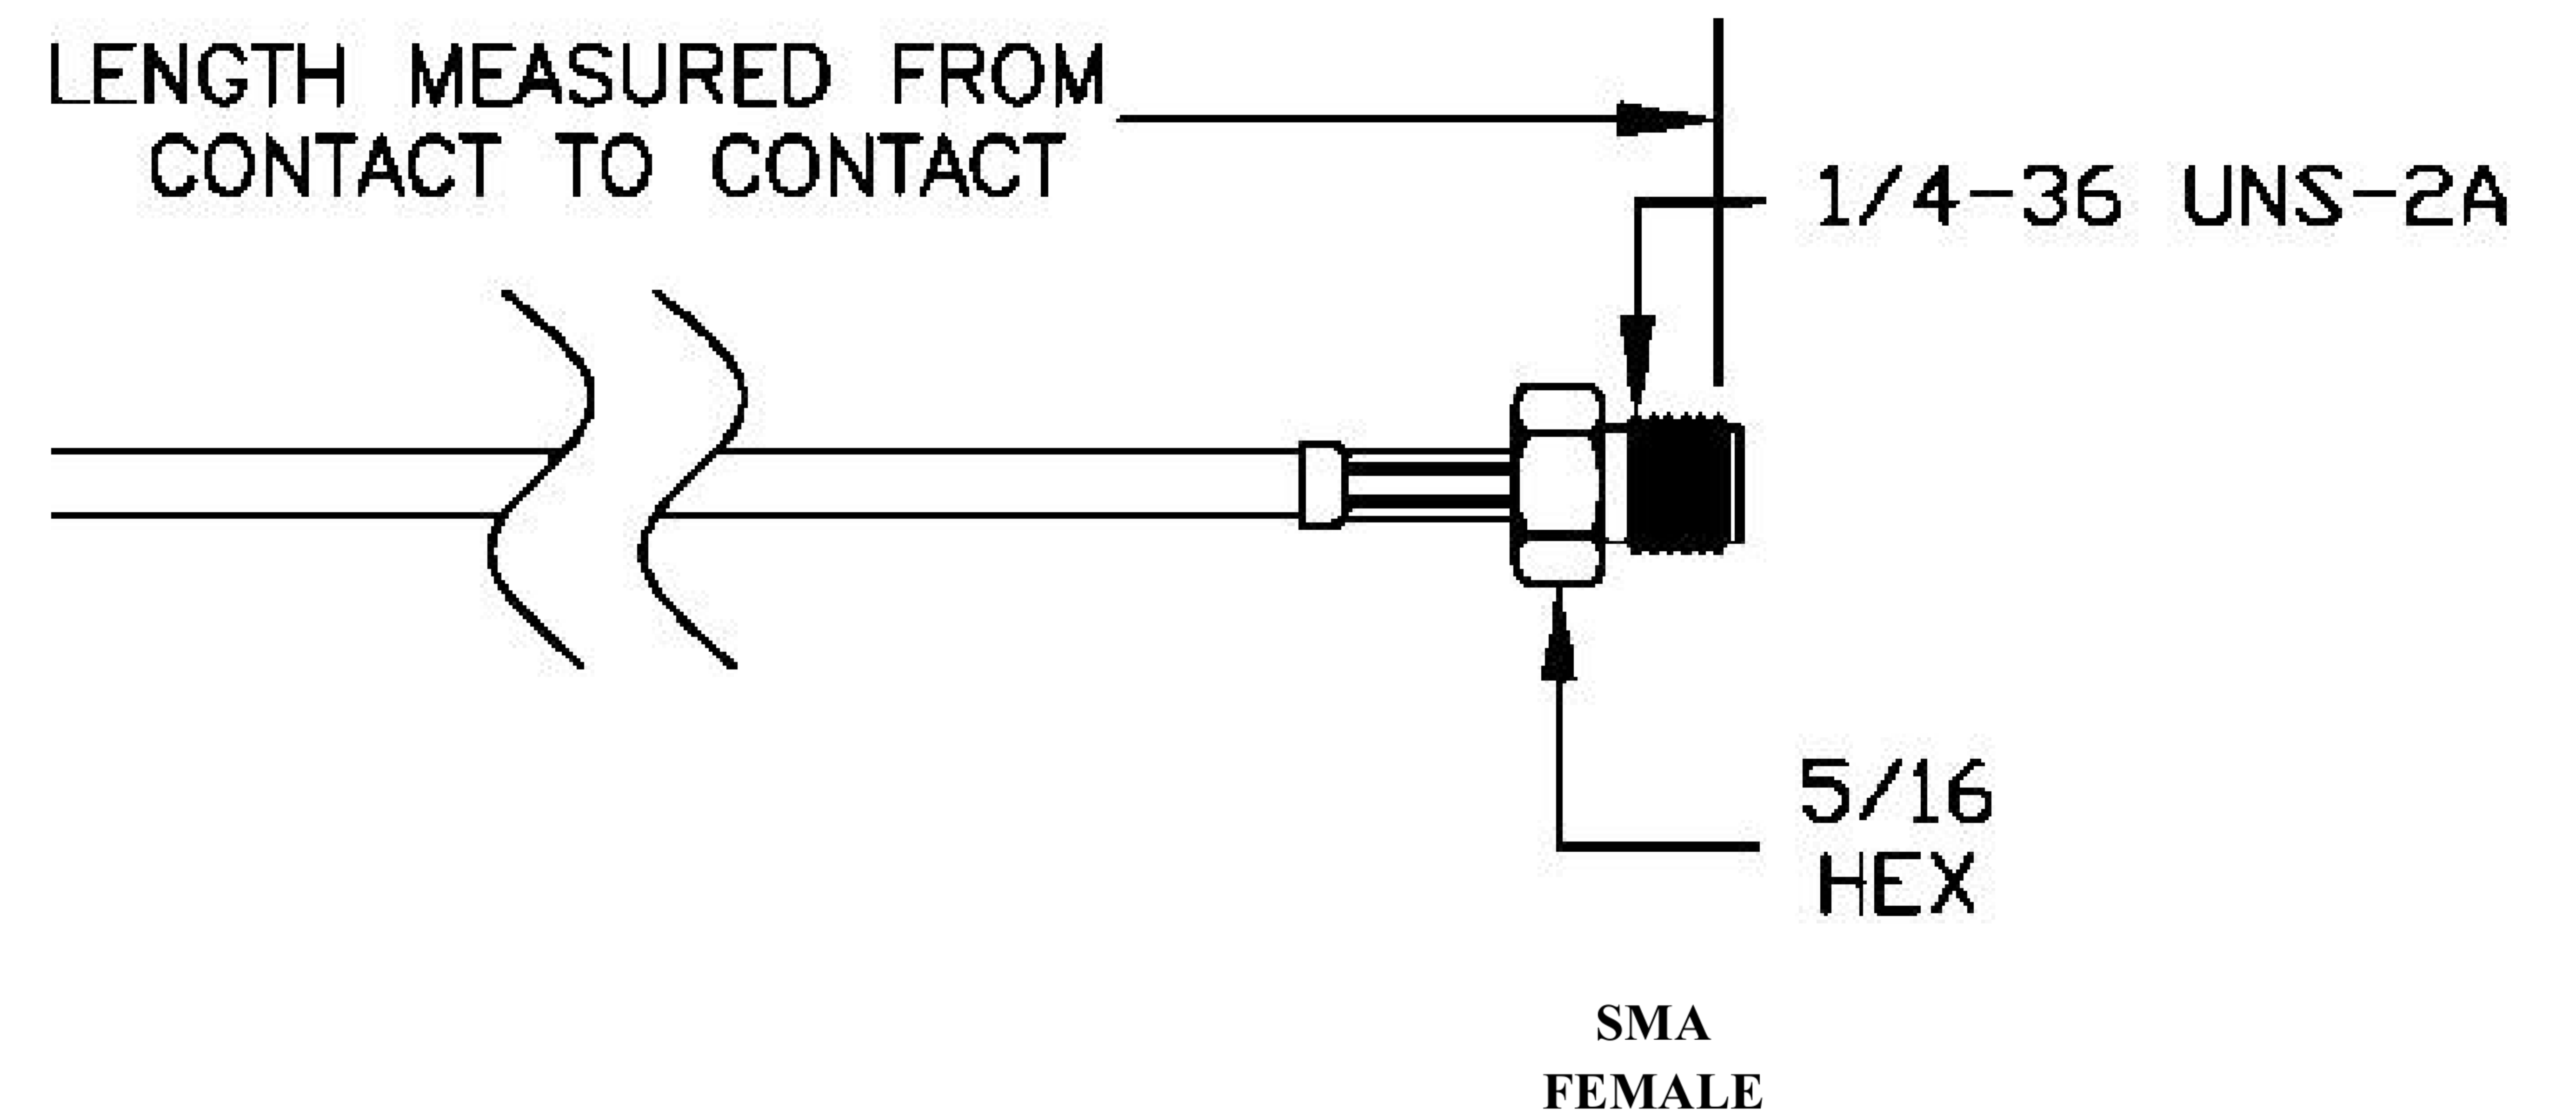

COMPONENTS	IMPEDANCE
FAKRAJACK	50 OHM
SMAFEMALE	50 OHM
ET-C100	50 OHM

Standard Lengths	
-12	12"
-24	24"
-36	36"
-48	48"
-60	60"
-XXX	Custom Length in Inches

Part Configurator			
1. Replace Y with code.			
2. Replace XX with length in inches.			
CODING	JACK	COLOR	APPLICATION
A	H	BLACK	RADIO WITH PHANTOM SUPPLY
B	H	WHITE	RADIO WITHOUT PHANTOM SUPPLY
C	D	BLUE	GPS: TELEMATICS OR NAVIGATION
D	D	BORDEAUX	GSM: CELLULAR PHONE
H	T	VIOLET	GPS: TELEMATICS AND NAVIGATION
I	R	BEIGE	BLUETOOTH
K	H	CURRY	RADIO WITH IF OUTPUT (ANTENNA DIVERSITY)
Z	R	WATER BLUE	NEUTRAL CODING

FAKRA JACK

8th Floor, Building 1, Yongfu Science and Technology Center Industrial Park, Nanzha District 5, Humen, 523900, Dongguan, Guangdong, China.

Website: www.ebeestock.com

Email: sales@ebeestock.com

COAXIAL & FIBER OPTICS

DWG TITLE	ET22620	DES_	sma-female-to-white-fakra-jack-cable-12-inch-length-using-pe-c100-lszh-coax-0022620

SIZE A | FSCM NO. 53919 | CAD FILE 073102 | SCALE N/A | 127

NOTES:

1. UNLESS OTHERWISE SPECIFIED ALL DIMENSIONS ARE NOMINAL.
2. ALL SPECIFICATIONS ARE SUBJECT TO CHANGE WITHOUT NOTICE AT ANY TIME.