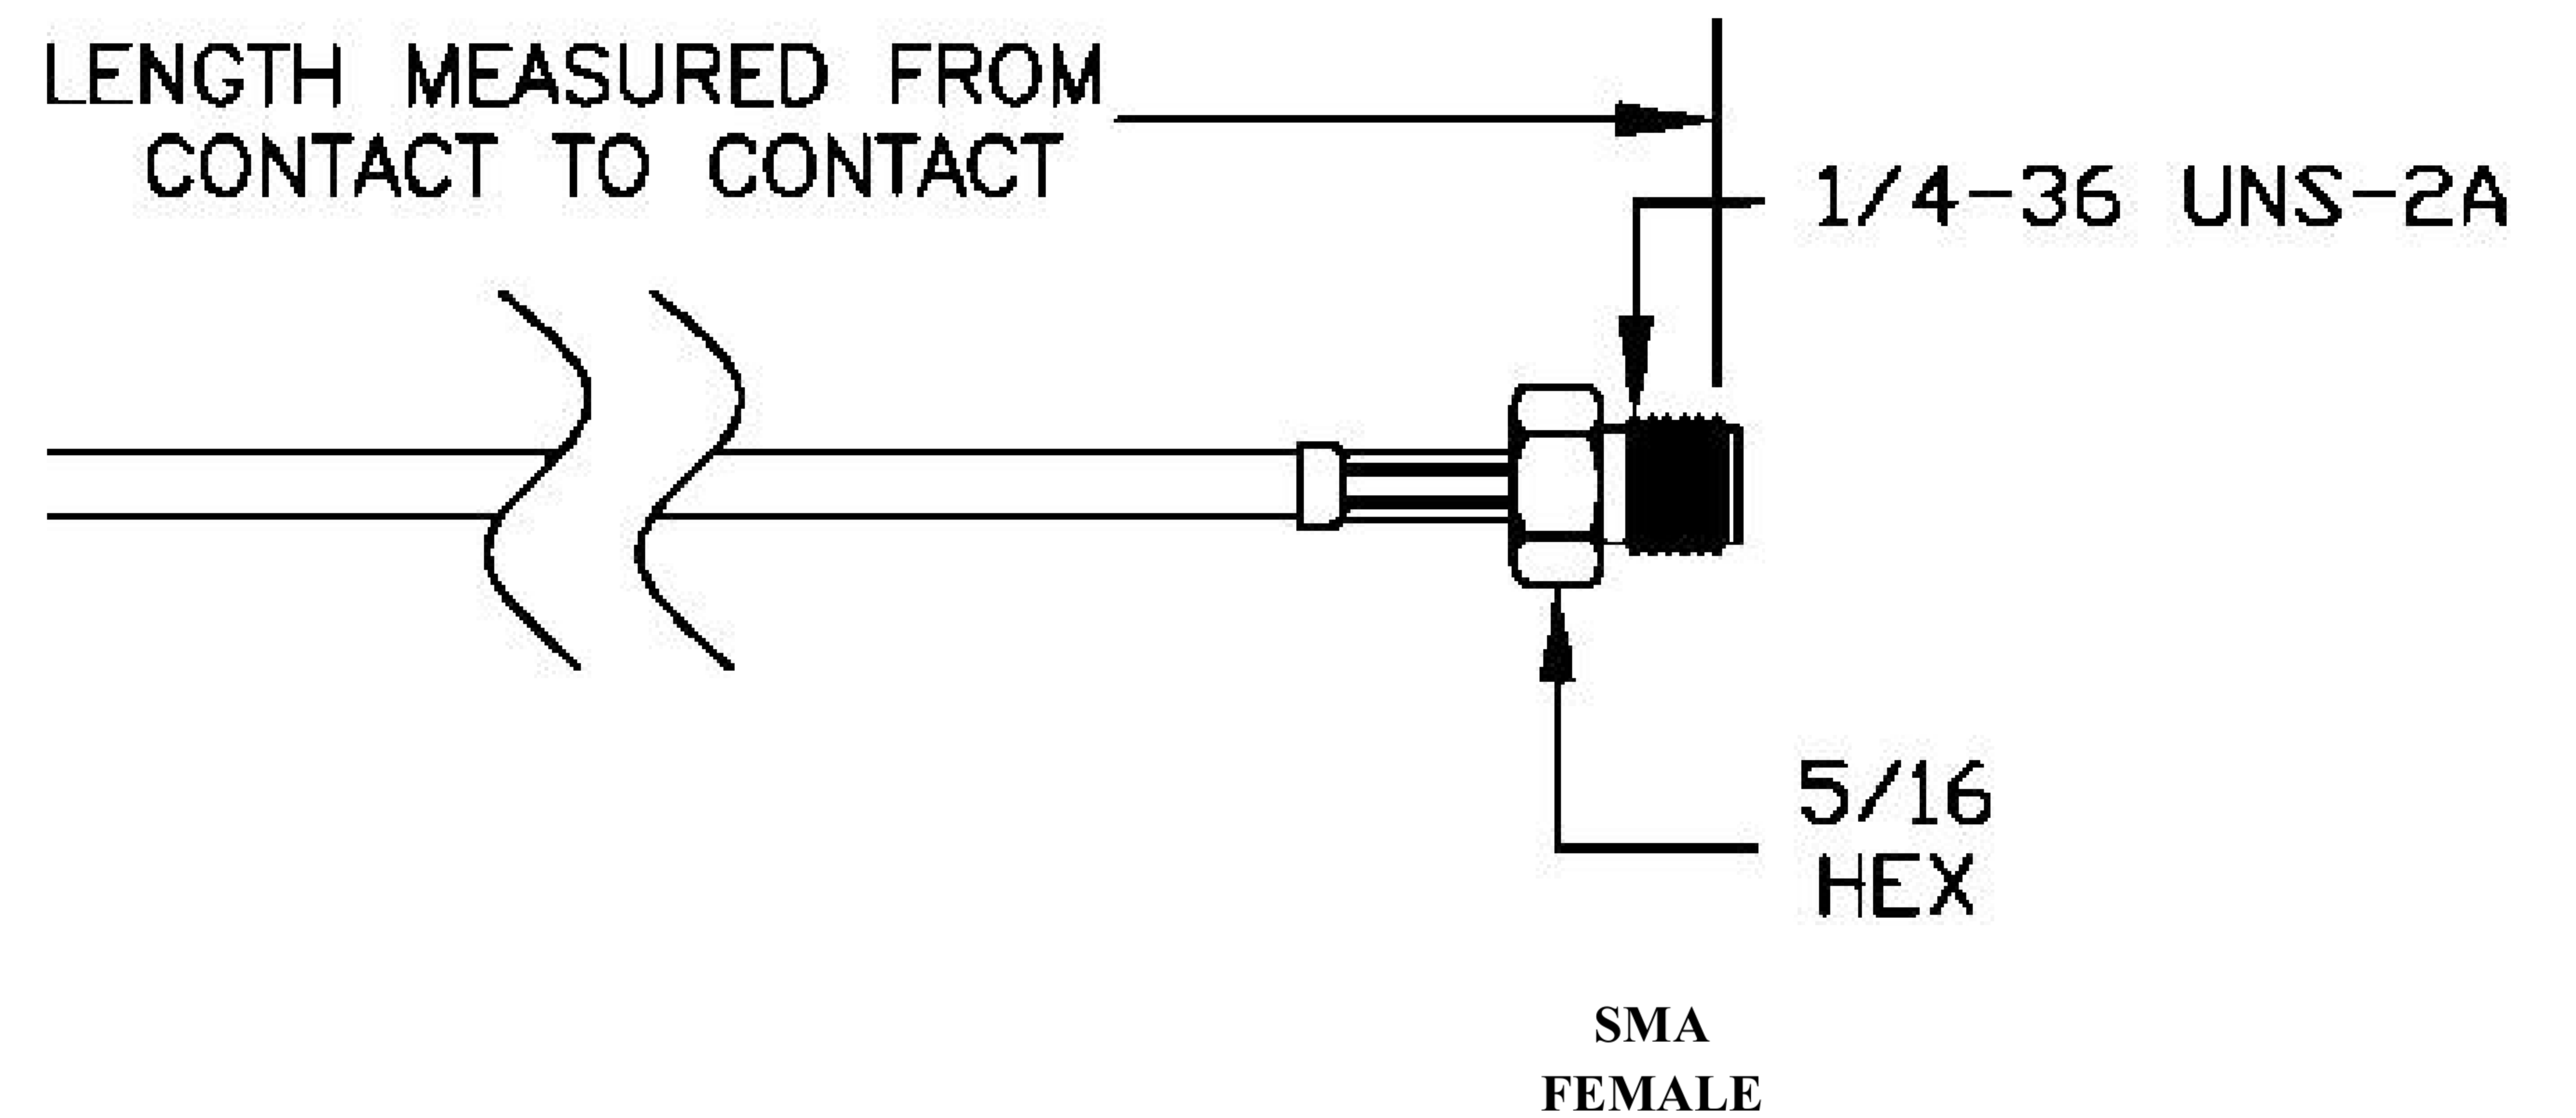

COMPONENTS	IMPEDANCE
FAKRAJACK	50 OHM
SMAFEMALE	50 OHM
ET-C100	50 OHM

Standard Lengths	
-12	12"
-24	24"
-36	36"
-48	48"
-60	60"
-XXX	Custom Length in Inches

Part Configurator			
1. Replace Y with code.			
2. Replace XX with length in inches.			
CODING	JACK	COLOR	APPLICATION
A	H	BLACK	RADIO WITH PHANTOM SUPPLY
B	H	WHITE	RADIO WITHOUT PHANTOM SUPPLY
C	D	BLUE	GPS: TELEMATICS OR NAVIGATION
D	D	BORDEAUX	GSM: CELLULAR PHONE
H	T	VIOLET	GPS: TELEMATICS AND NAVIGATION
I	R	BEIGE	BLUETOOTH
K	H	CURRY	RADIO WITH IF OUTPUT (ANTENNA DIVERSITY)
Z	R	WATER BLUE	NEUTRAL CODING

FAKRA JACK

8th Floor, Building 1, Yongfu Science and Technology Center Industrial Park, Nanzha District 5, Humen, 523900, Dongguan, Guangdong, China.

Website: www.ebeestock.com

Email: sales@ebeestock.com

COAXIAL & FIBER OPTICS

DWG TITLE	ET22621	DES_	sma-female-to-white-fakra-jack-cable-12-inch-length-using-pe-c100-lszh-coax-0022620

SIZE A | **FSCM NO. 53919** | CAD FILE 073102 | SCALE N/A | 127

NOTES:

1. UNLESS OTHERWISE SPECIFIED ALL DIMENSIONS ARE NOMINAL.
2. ALL SPECIFICATIONS ARE SUBJECT TO CHANGE WITHOUT NOTICE AT ANY TIME.