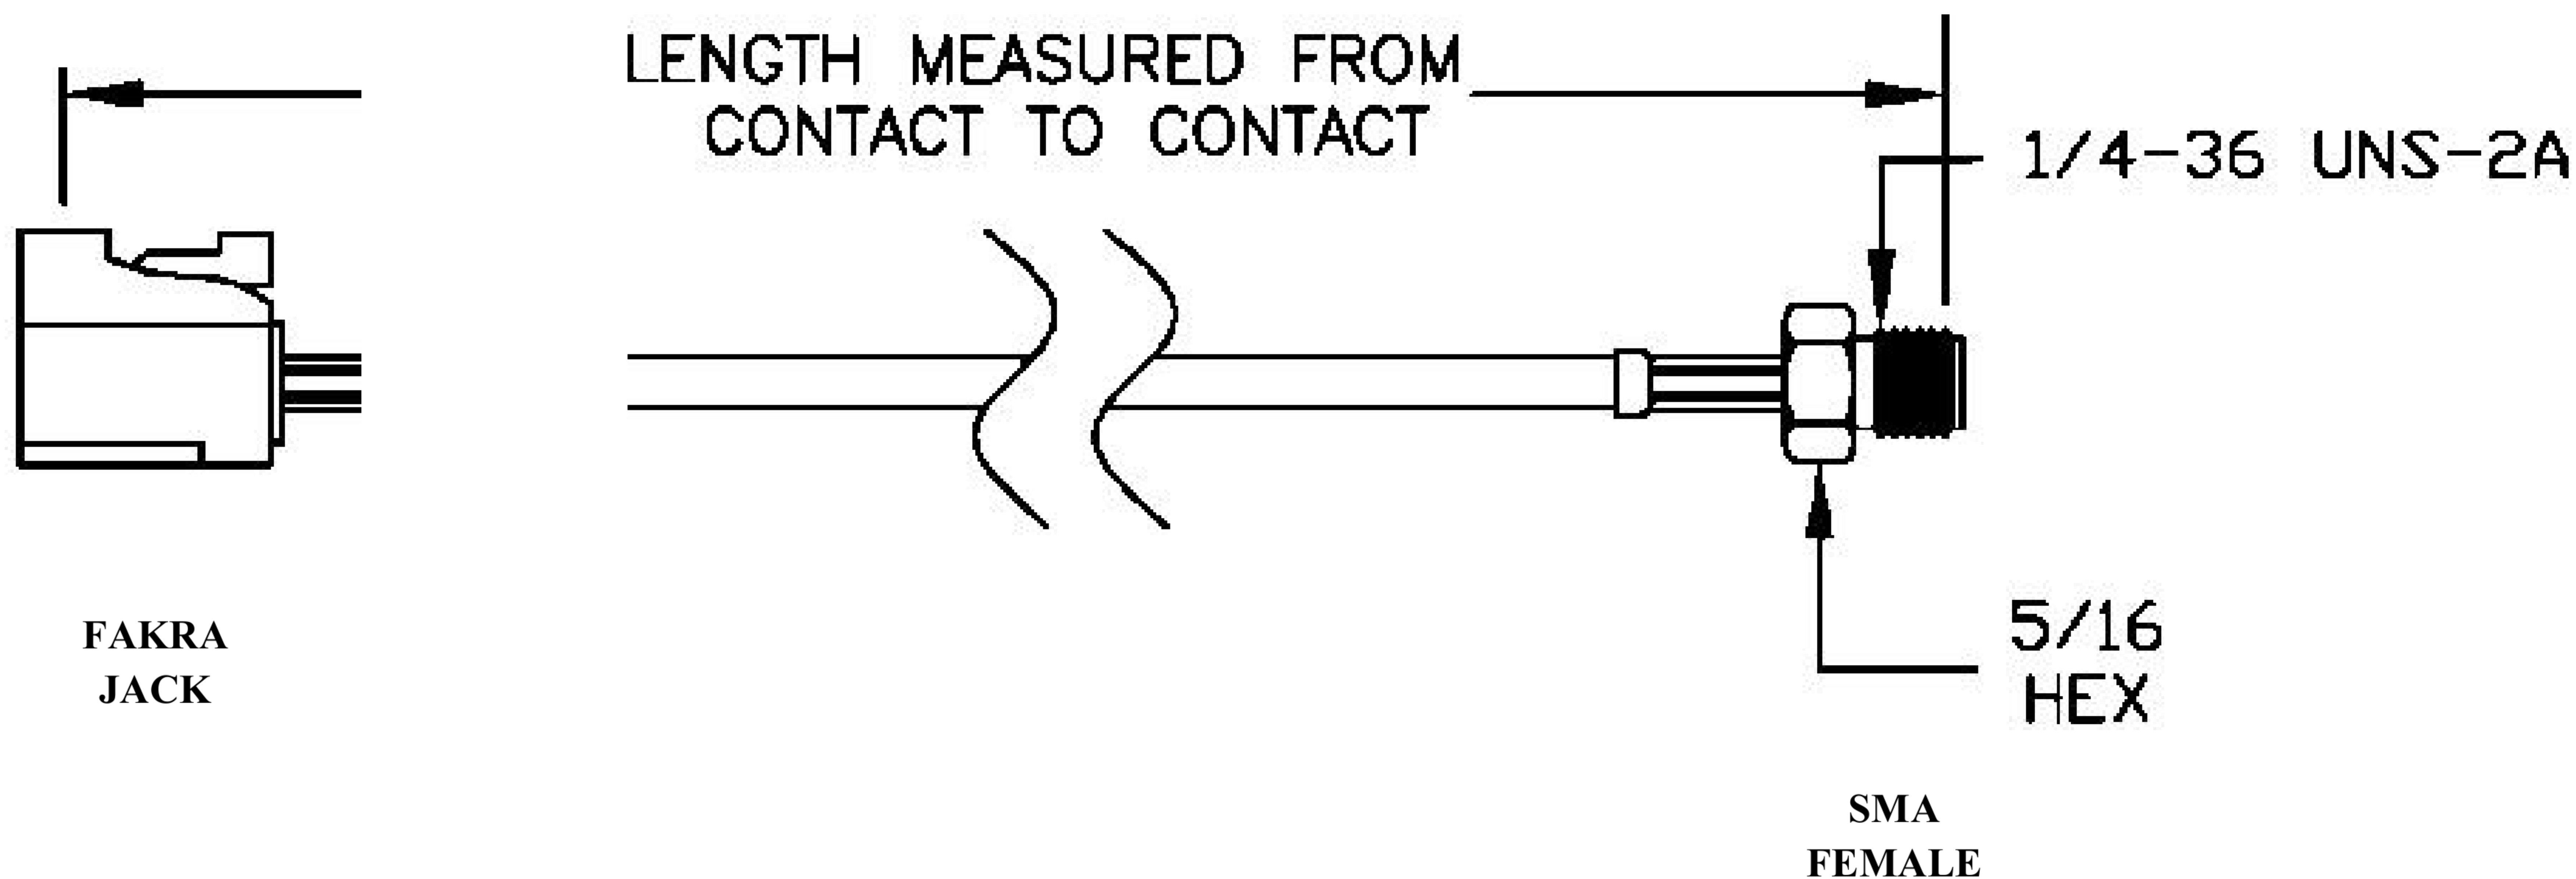

COMPONENTS	IMPEDANCE
FAKRAJACK	50 OHM
SMAFEMALE	50 OHM
ET-C100	50 OHM

Standard Lengths	
-12	12"
-24	24"
-36	36"
-48	48"
-60	60"
-XXX	Custom Length in Inches

Part Configurator			
1. Replace Y with code.			
2. Replace XX with length in inches.			
CODING	JACK	COLOR	APPLICATION
A	H	BLACK	RADIO WITH PHANTOM SUPPLY
B	H	WHITE	RADIO WITHOUT PHANTOM SUPPLY
C	D	BLUE	GPS: TELEMATICS OR NAVIGATION
D	D	BORDEAUX	GSM: CELLULAR PHONE
H	T	VIOLET	GPS: TELEMATICS AND NAVIGATION
I	R	BEIGE	BLUETOOTH
K	H	CURRY	RADIO WITH IF OUTPUT (ANTENNA DIVERSITY)
Z	R	WATER BLUE	NEUTRAL CODING

DWG TITLE	ET22622	DES_	sma-female-to-white-fakra-jack-cable-12-inch-length-using-pe-c100-lszh-coax-0022620
-----------	---------	------	---

SIZE A | FSCM NO. 53919 | CAD FILE 073102 | SCALE N/A | 127

NOTES: