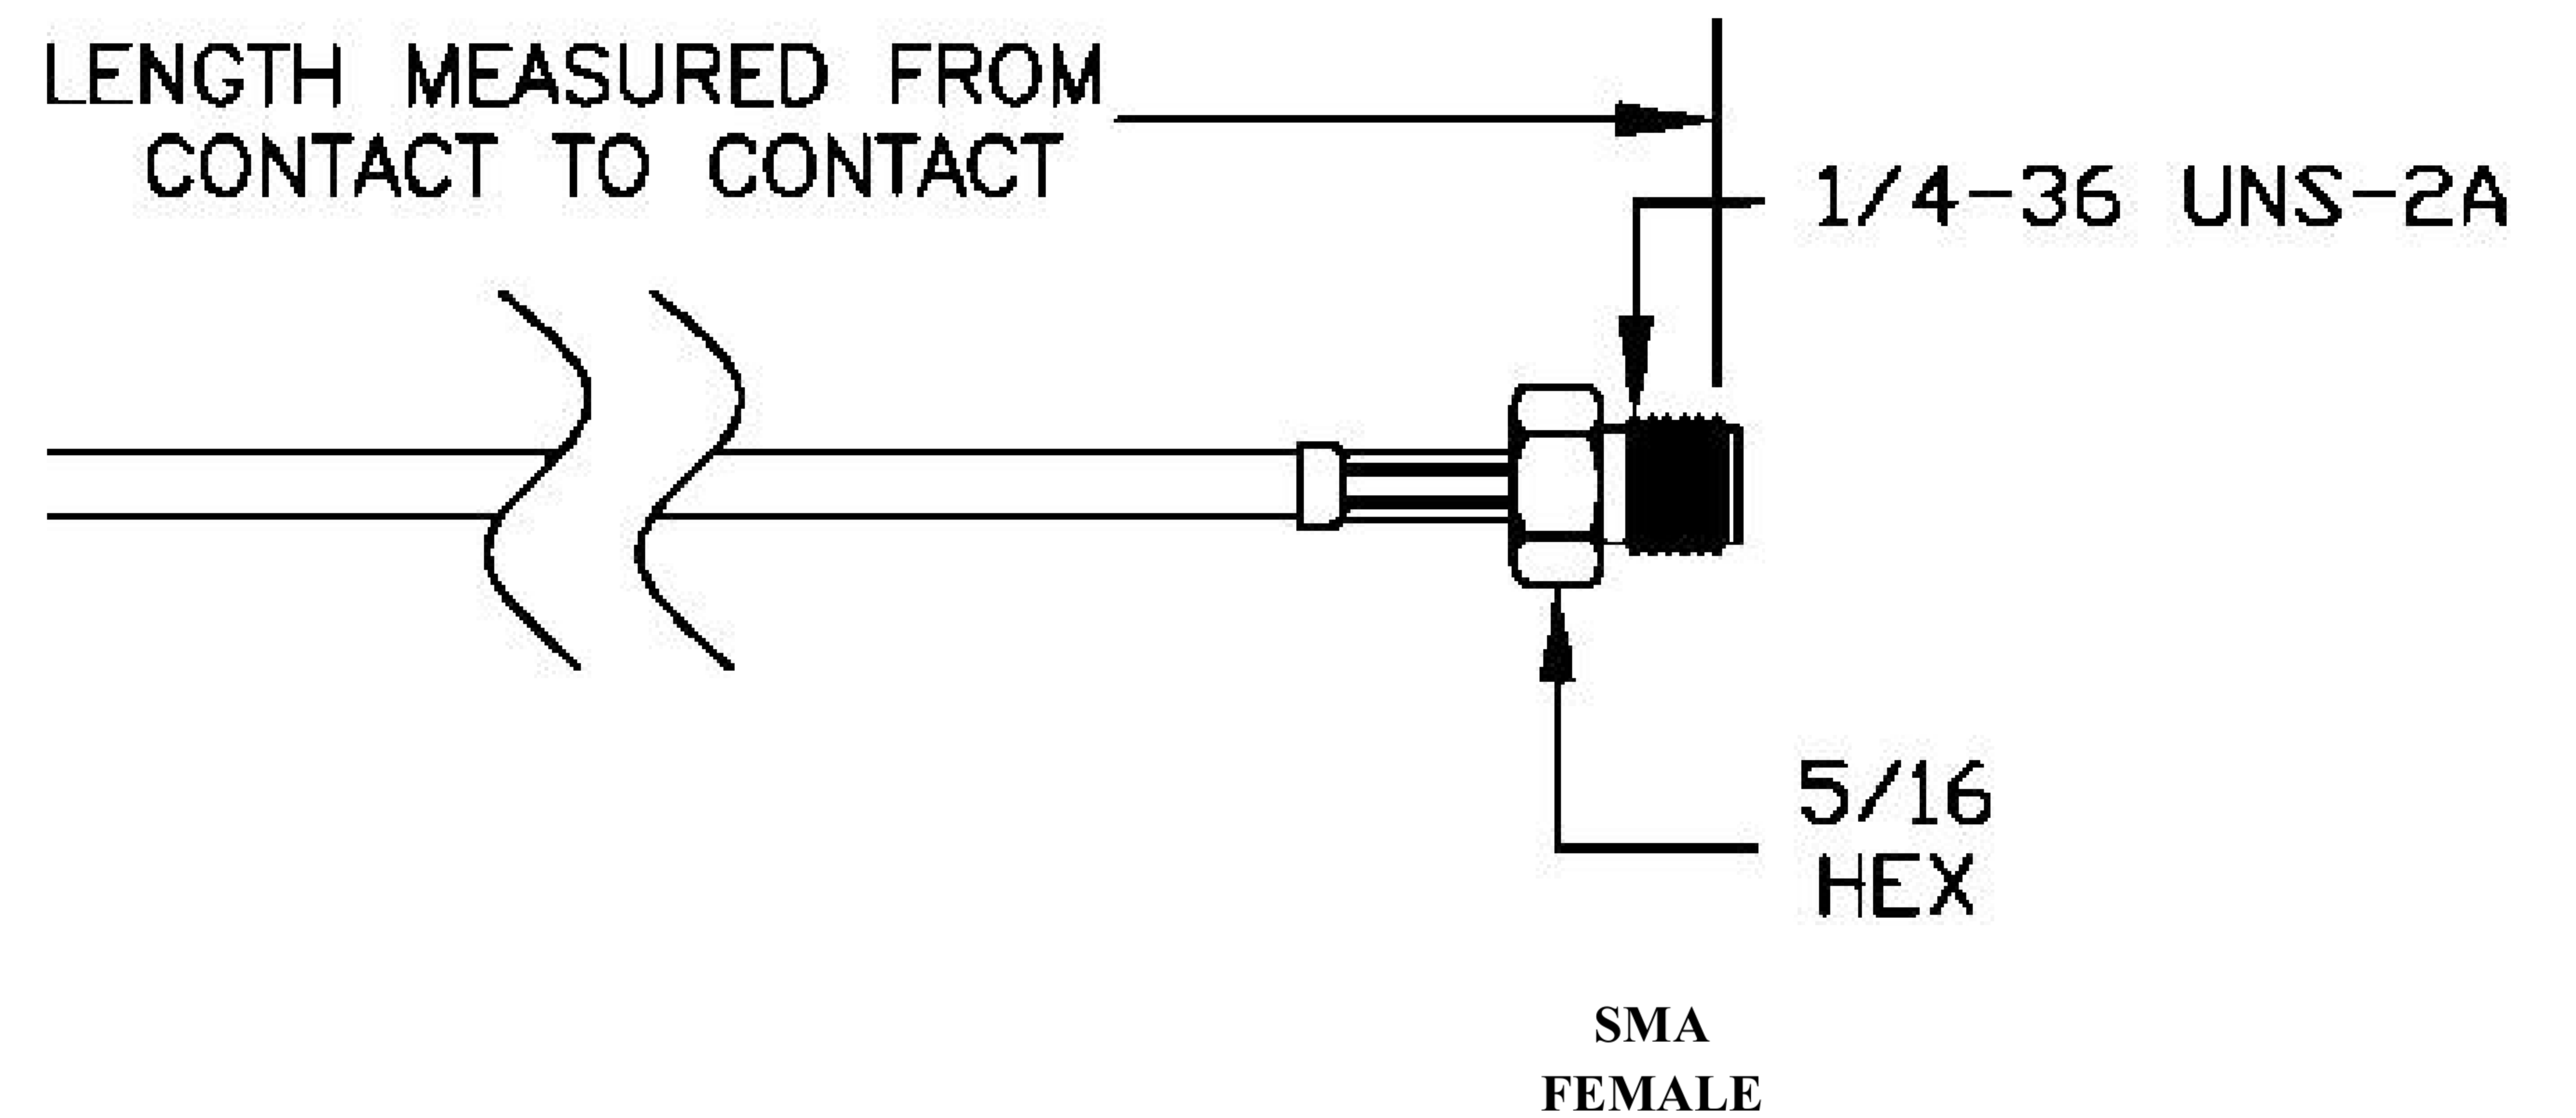

COMPONENTS	IMPEDANCE
FAKRAJACK	50 OHM
SMAFEMALE	50 OHM
ET-C100	50 OHM

Standard Lengths	
-12	12"
-24	24"
-36	36"
-48	48"
-60	60"
-XXX	Custom Length in Inches

Part Configurator			
1. Replace Y with code.			
2. Replace XX with length in inches.			
CODING	JACK	COLOR	APPLICATION
A	H	BLACK	RADIO WITH PHANTOM SUPPLY
B	H	WHITE	RADIO WITHOUT PHANTOM SUPPLY
C	D	BLUE	GPS: TELEMATICS OR NAVIGATION
D	D	BORDEAUX	GSM: CELLULAR PHONE
H	T	VIOLET	GPS: TELEMATICS AND NAVIGATION
I	R	BEIGE	BLUETOOTH
K	H	CURRY	RADIO WITH IF OUTPUT (ANTENNA DIVERSITY)
Z	R	WATER BLUE	NEUTRAL CODING

FAKRA JACK

8th Floor, Building 1, Yongfu Science and Technology Center Industrial Park, Nanzha District 5, Humen, 523900, Dongguan, Guangdong, China.

Website: www.ebeestock.com

Email: sales@ebeestock.com

COAXIAL & FIBER OPTICS

DWG TITLE	ET22623	DES_	sma-female-to-white-fakra-jack-cable-12-inch-length-using-pe-c100-lszh-coax-0022620

SIZE A | FSCM NO. 53919 | CAD FILE 073102 | SCALE N/A | 127

NOTES:

1. UNLESS OTHERWISE SPECIFIED ALL DIMENSIONS ARE NOMINAL.
2. ALL SPECIFICATIONS ARE SUBJECT TO CHANGE WITHOUT NOTICE AT ANY TIME.