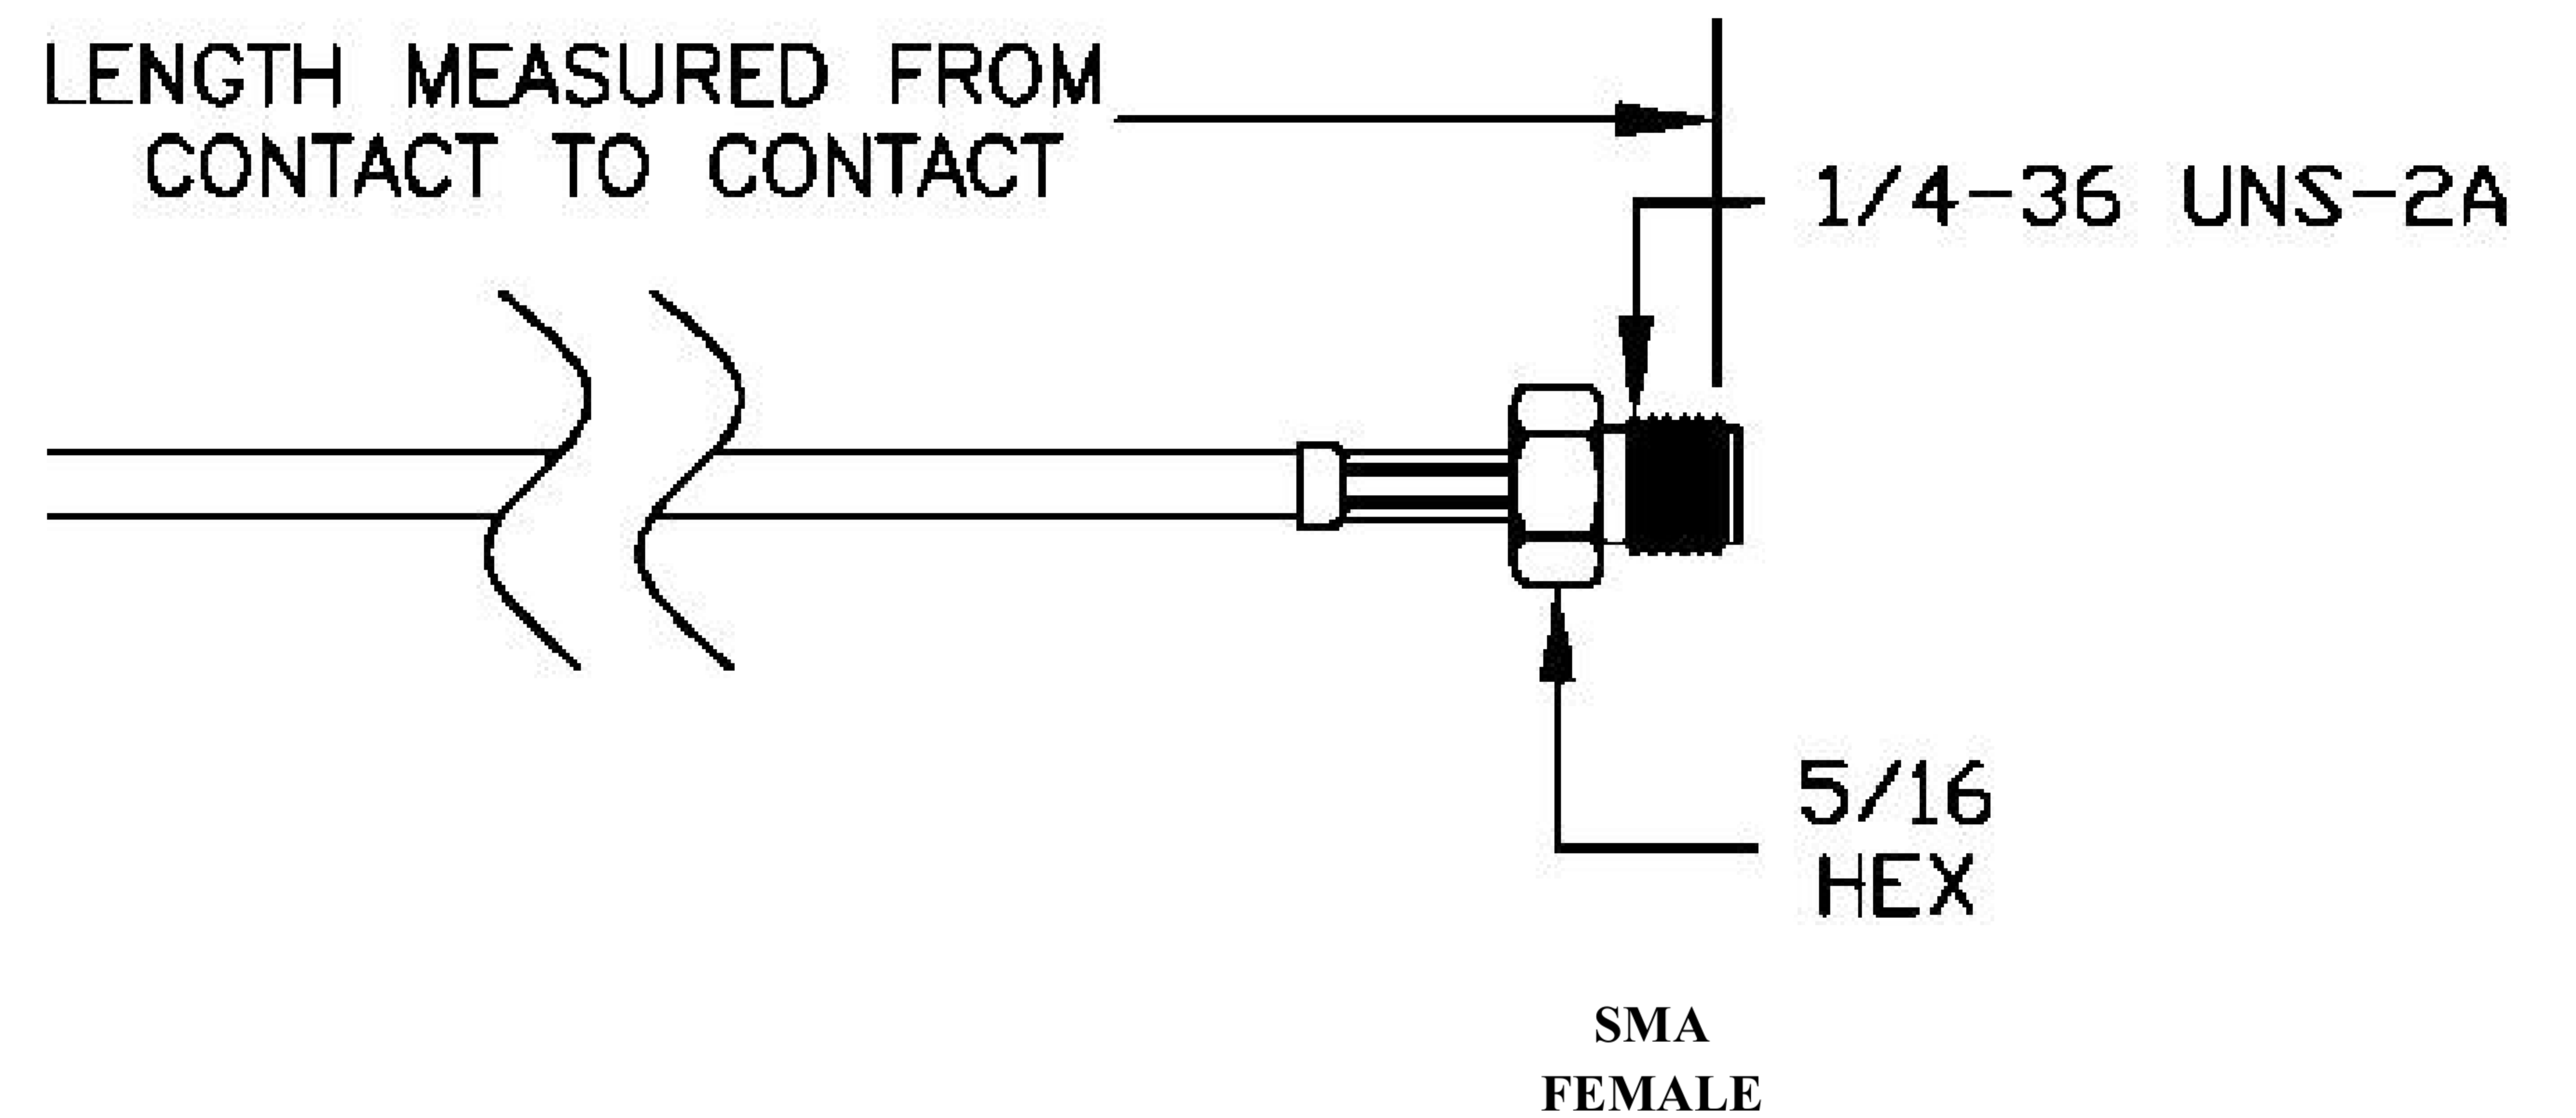

COMPONENTS	IMPEDANCE
FAKRAJACK	50 OHM
SMAFEMALE	50 OHM
ET-C100	50 OHM

Standard Lengths	
-12	12"
-24	24"
-36	36"
-48	48"
-60	60"
-XXX	Custom Length in Inches

Part Configurator			
1. Replace Y with code.			
2. Replace XX with length in inches.			
CODING	JACK	COLOR	APPLICATION
A	H	BLACK	RADIO WITH PHANTOM SUPPLY
B	H	WHITE	RADIO WITHOUT PHANTOM SUPPLY
C	D	BLUE	GPS: TELEMATICS OR NAVIGATION
D	D	BORDEAUX	GSM: CELLULAR PHONE
H	T	VIOLET	GPS: TELEMATICS AND NAVIGATION
I	R	BEIGE	BLUETOOTH
K	H	CURRY	RADIO WITH IF OUTPUT (ANTENNA DIVERSITY)
Z	R	WATER BLUE	NEUTRAL CODING

FAKRA JACK

8th Floor, Building 1, Yongfu Science and Technology Center Industrial Park, Nanzha District 5, Humen, 523900, Dongguan, Guangdong, China.

Website: www.ebeestock.com

Email: sales@ebeestock.com

COAXIAL & FIBER OPTICS

DWG TITLE	ET22624	DES_	sma-female-to-white-fakra-jack-cable-12-inch-length-using-pe-c100-lszh-coax-0022620

SIZE A | FSCM NO. 53919 | CAD FILE 073102 | SCALE N/A | 127

NOTES:

1. UNLESS OTHERWISE SPECIFIED ALL DIMENSIONS ARE NOMINAL.
2. ALL SPECIFICATIONS ARE SUBJECT TO CHANGE WITHOUT NOTICE AT ANY TIME.